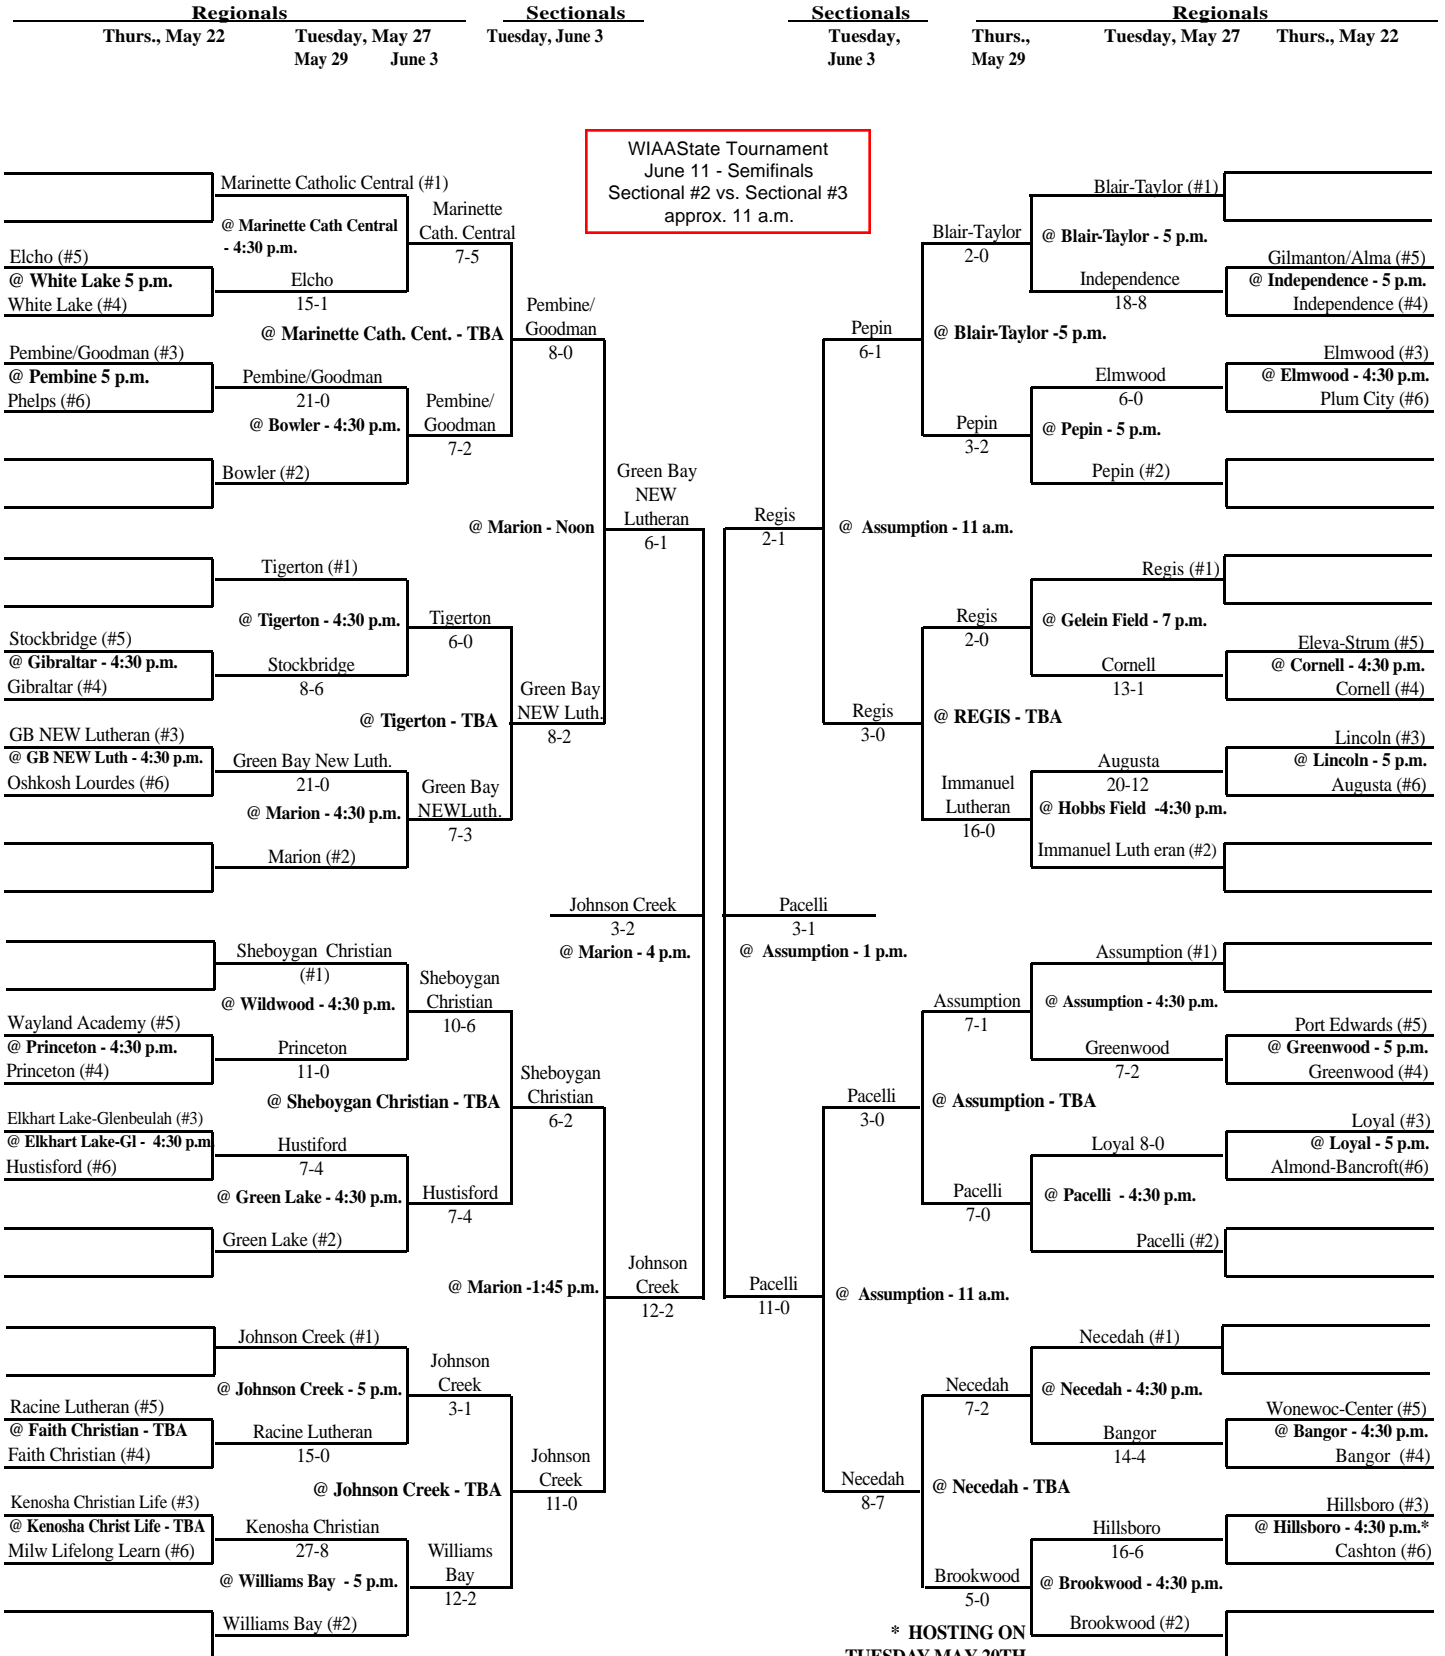

2003 Softball Assignments – Division 4

The highest seeded team will host through the regional final game, unless their field is unavailable or unplayable. If the lower seed's field is playable they will host. If the lower seed's field is also unplayable an alternate site can be used if agreeable to both teams. Games should not be postponed if a playable field is available.

SECTIONAL #2

SECTIONAL #3

WIAA State Tournament
June 11 - Semifinals
Sectional #2 vs. Sectional #3
approx. 11 a.m.

* HOSTING ON
TUESDAY MAY 20TH