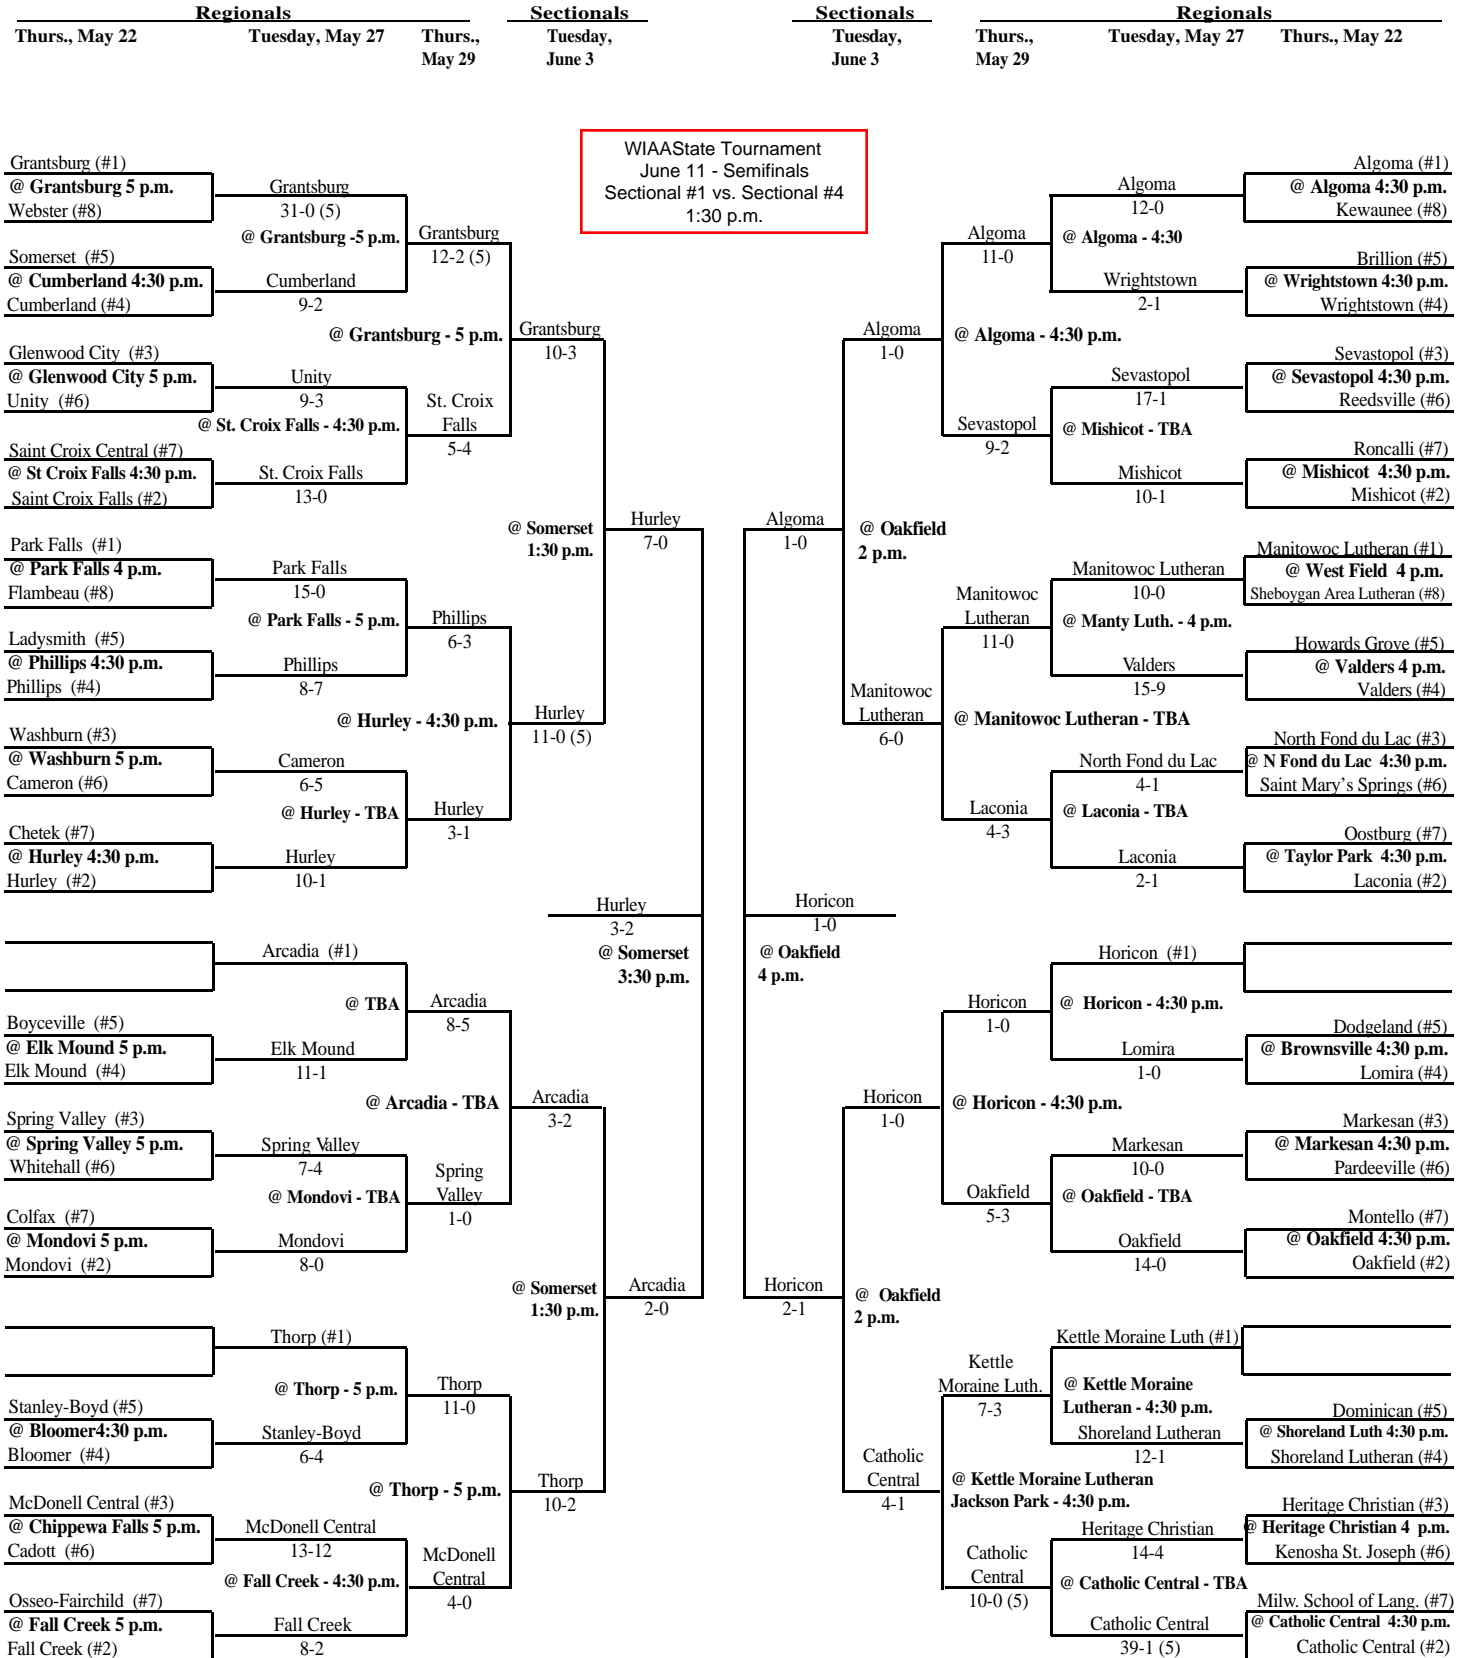

updated 6/3/03

2003 Softball Assignments – Division 3

The highest seeded team will host through the regional final game, unless their field is unavailable or unplayable. If the lower seed's field is playable they will host. If the lower seed's field is also unplayable an alternate site can be used if agreeable to both teams. Games should not be postponed if a playable field is available.

SECTIONAL #1

SECTIONAL #4

WIAA State Tournament
 June 11 - Semifinals
 Sectional #1 vs. Sectional #4
 1:30 p.m.

2003 Softball Assignments – Division 3

The highest seeded team will host through the regional final game, unless their field is unavailable or unplayable. If the lower seed's field is playable they will host. If the lower seed's field is also unplayable an alternate site can be used if agreeable to both teams. Games should not be postponed if a playable field is available.