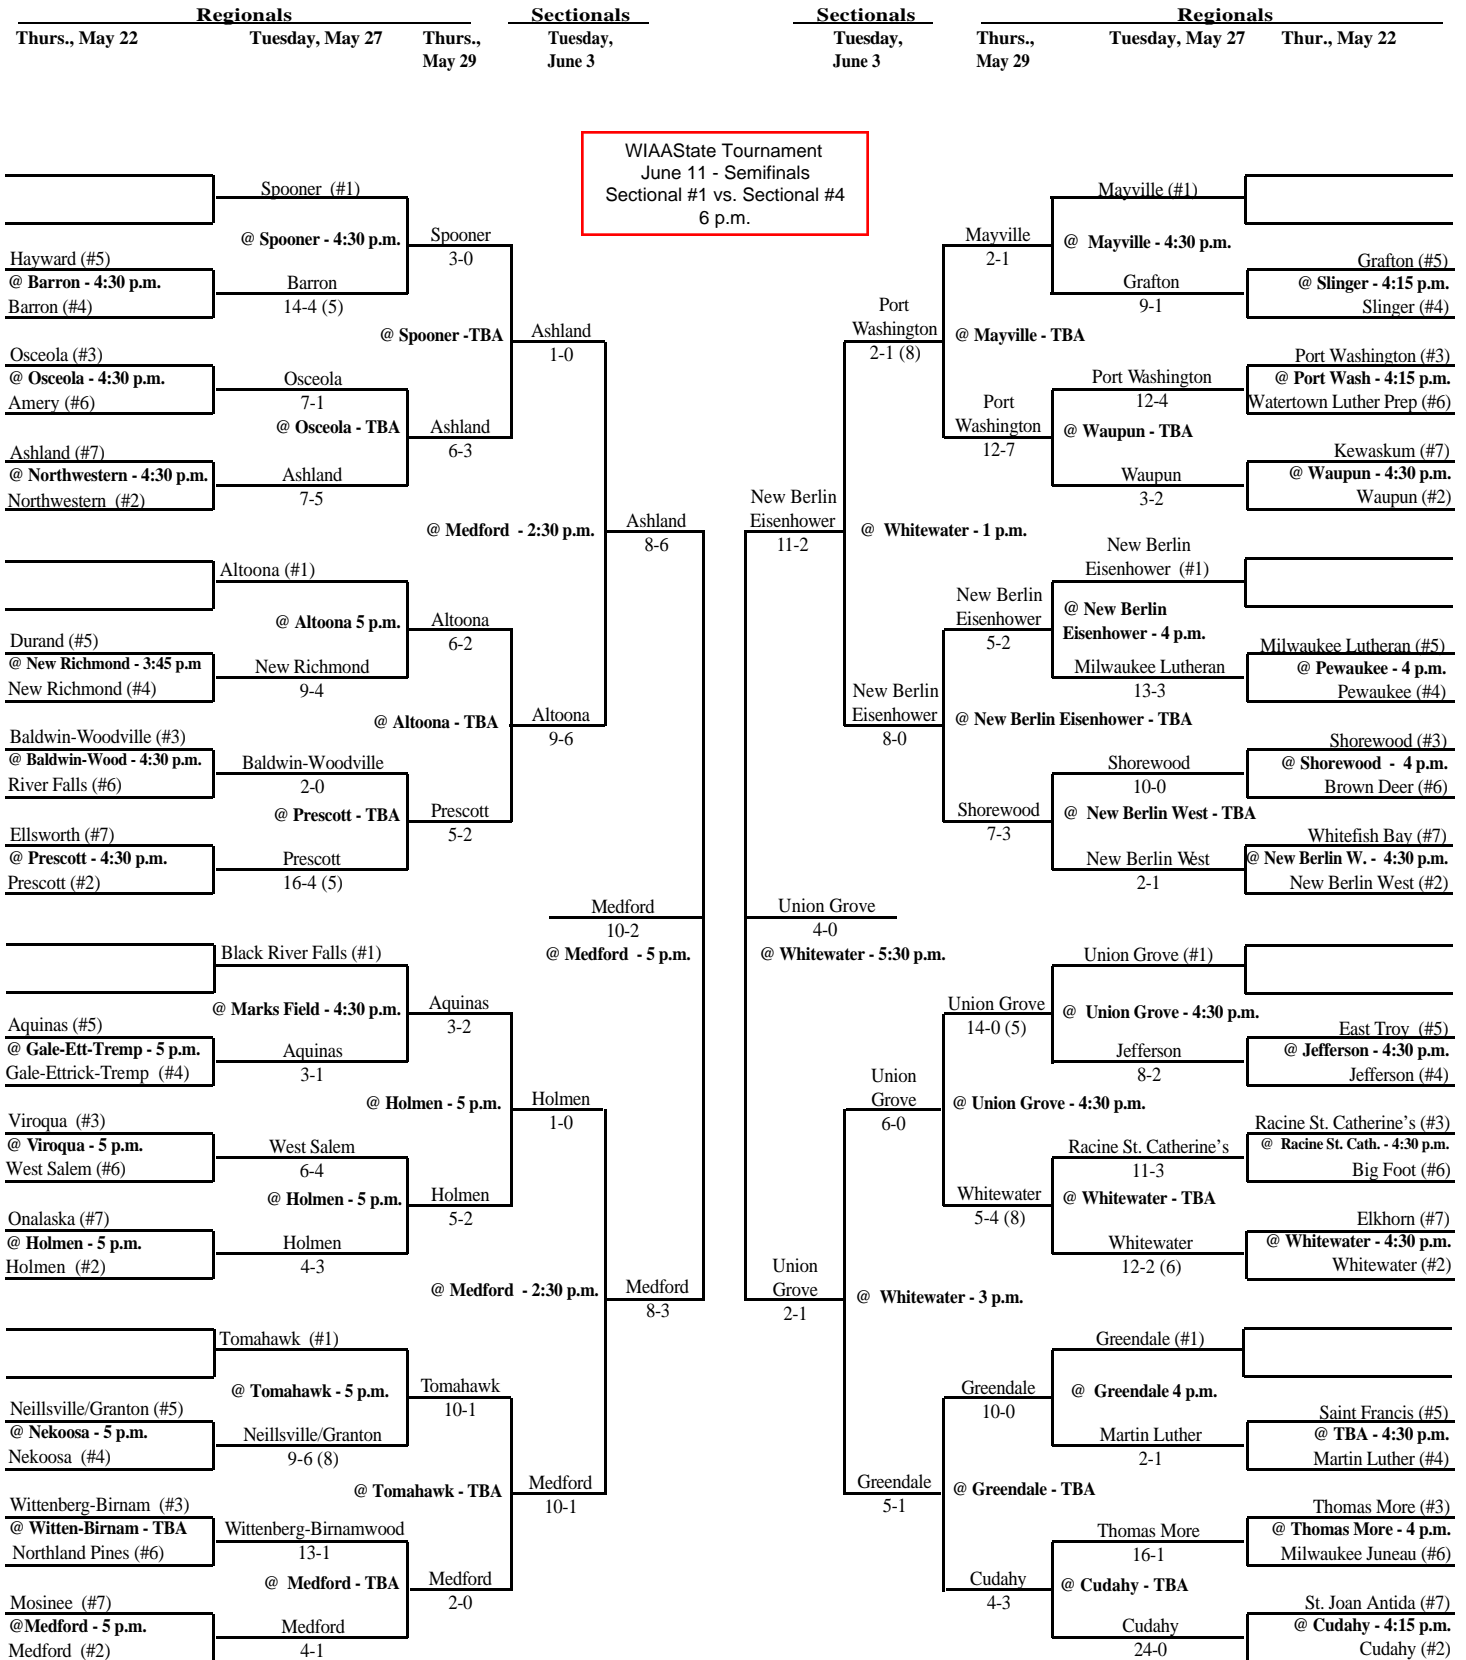

Updated 6/3/03

2003 Softball Assignments – Division 2

The highest seeded team will host through the regional final game, unless their field is unavailable or unplayable. If the lower seed's field is playable they will host. If the lower seed's field is also unplayable an alternate site can be used if agreeable to both teams. Games should not be postponed if a playable field is available.

SECTIONAL #1

SECTIONAL #4