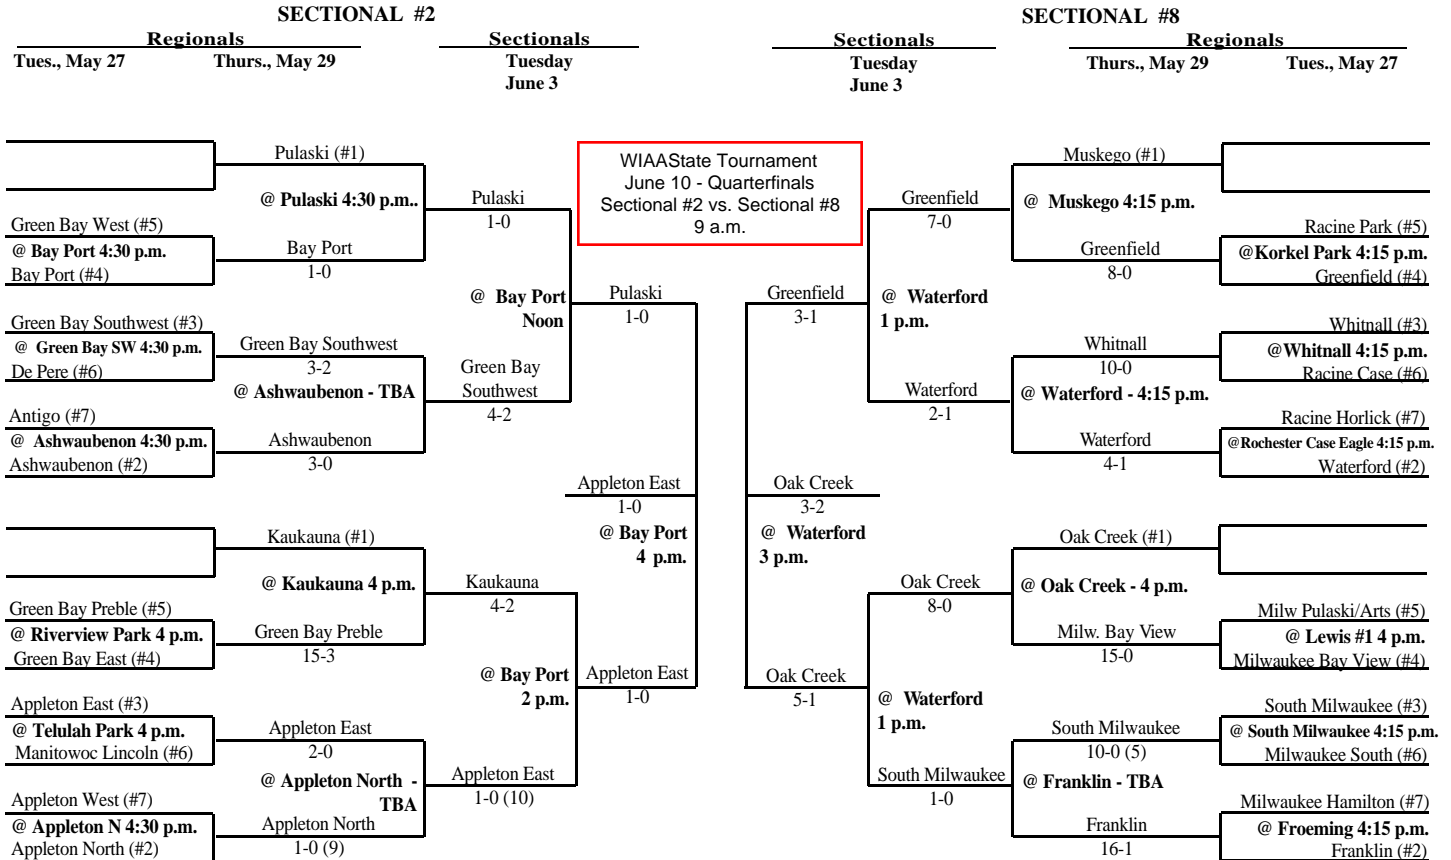

2005 SOUVENIR ASSIGNMENTS - DIVISION 1

The highest seeded team will host through the regional final game, unless their field is unavailable or unplayable. If the lower seed's field is playable they will host. If the lower seed's field is also unplayable an alternate site can be used if agreeable to both teams. Games should not be postponed if a playable field is available.

2005 SOFTBALL ASSIGNMENTS - DIVISION 1

The highest seeded team will host through the regional final game, unless their field is unavailable or unplayable. If the lower seed's field is playable they will host. If the lower seed's field is also unplayable an alternate site can be used if agreeable to both teams. Games should not be postponed if a playable field is available.