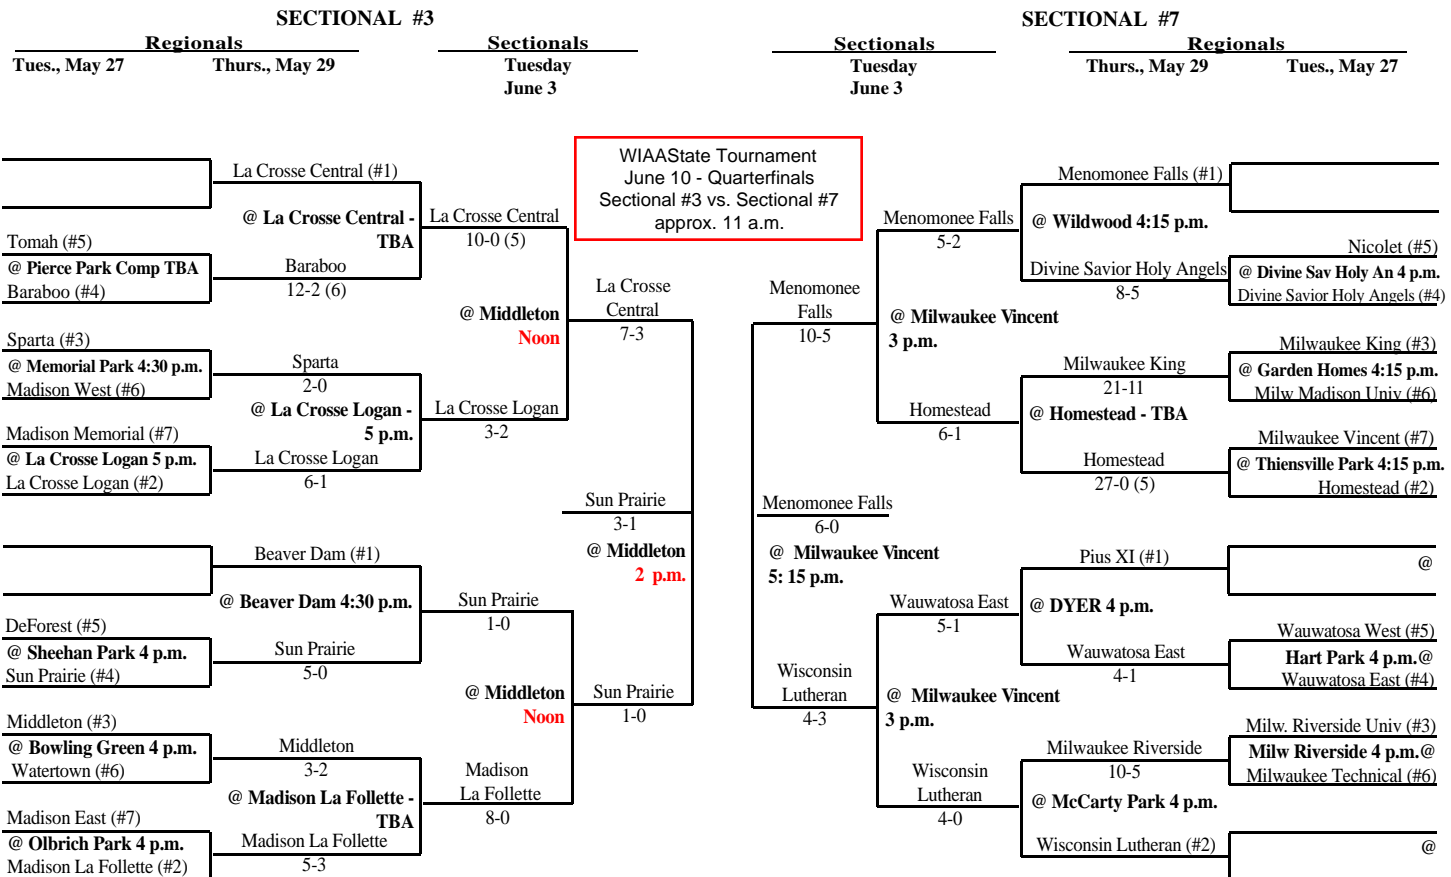

2005 SOUVENIR ASSIGNMENTS - DIVISION 1

The highest seeded team will host through the regional final game, unless their field is unavailable or unplayable. If the lower seed's field is playable they will host. If the lower seed's field is also unplayable an alternate site can be used if agreeable to both teams. Games should not be postponed if a playable field is available.

2005 SOFTBALL ASSIGNMENTS - DIVISION 1

The highest seeded team will host through the regional final game, unless their field is unavailable or unplayable. If the lower seed's field is playable they will host. If the lower seed's field is also unplayable an alternate site can be used if agreeable to both teams. Games should not be postponed if a playable field is available.