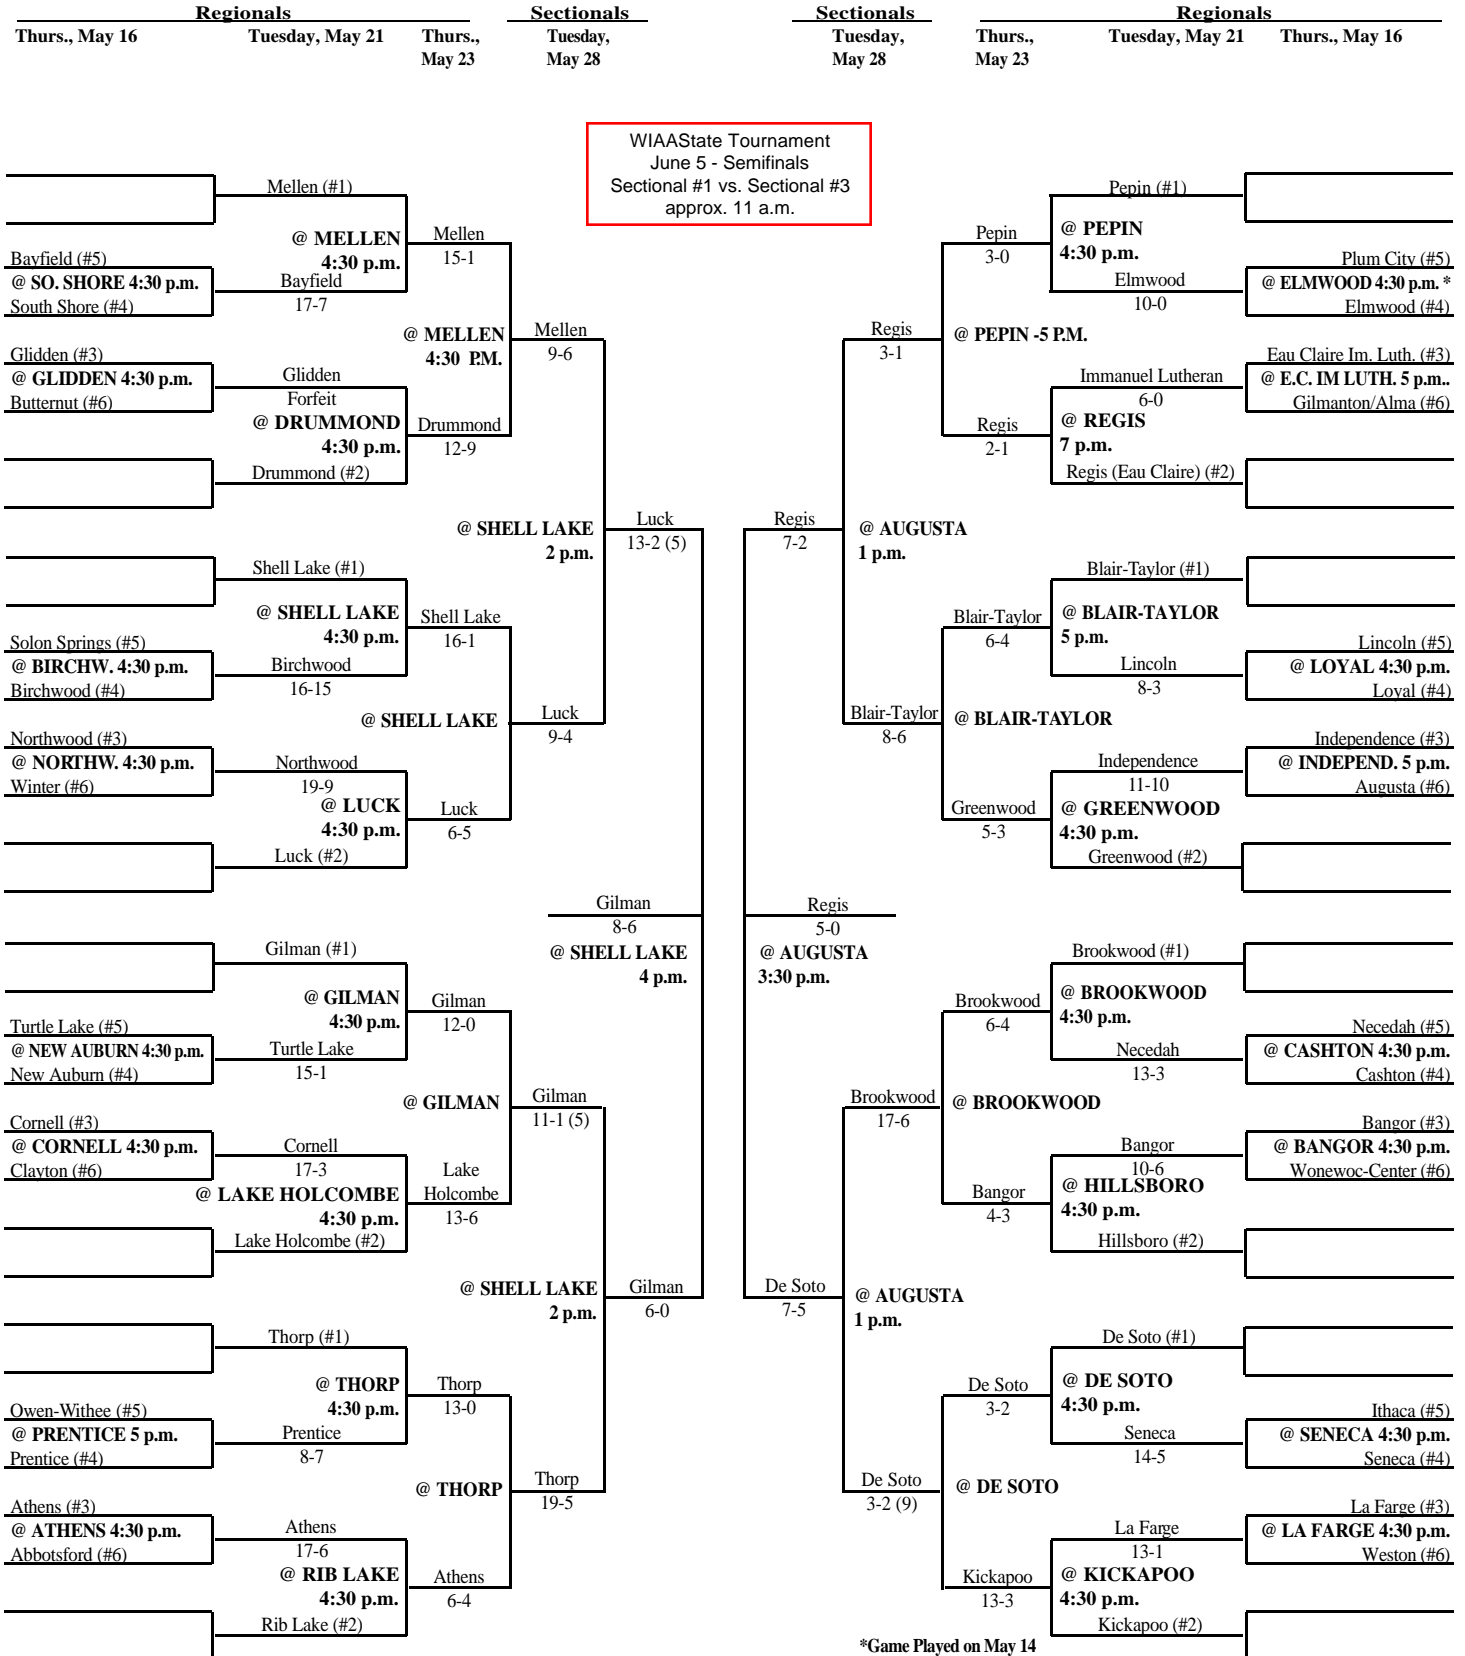

2002 Softball Assignments – Division 4

The highest seeded team will host through the regional final game, unless their field is unavailable or unplayable. If the lower seed's field is playable they will host. If the lower seed's field is also unplayable an alternate site can be used if agreeable to both teams. Games should not be postponed if a playable field is available.

SECTIONAL #2

SECTIONAL #4

#Game Played on May 15

2002 Softball Assignments – Division 4

The highest seeded team will host through the regional final game, unless their field is unavailable or unplayable. If the lower seed's field is playable they will host. If the lower seed's field is also unplayable an alternate site can be used if agreeable to both teams. Games should not be postponed if a playable field is available.

SECTIONAL #1

SECTIONAL #3

*Game Played on May 14