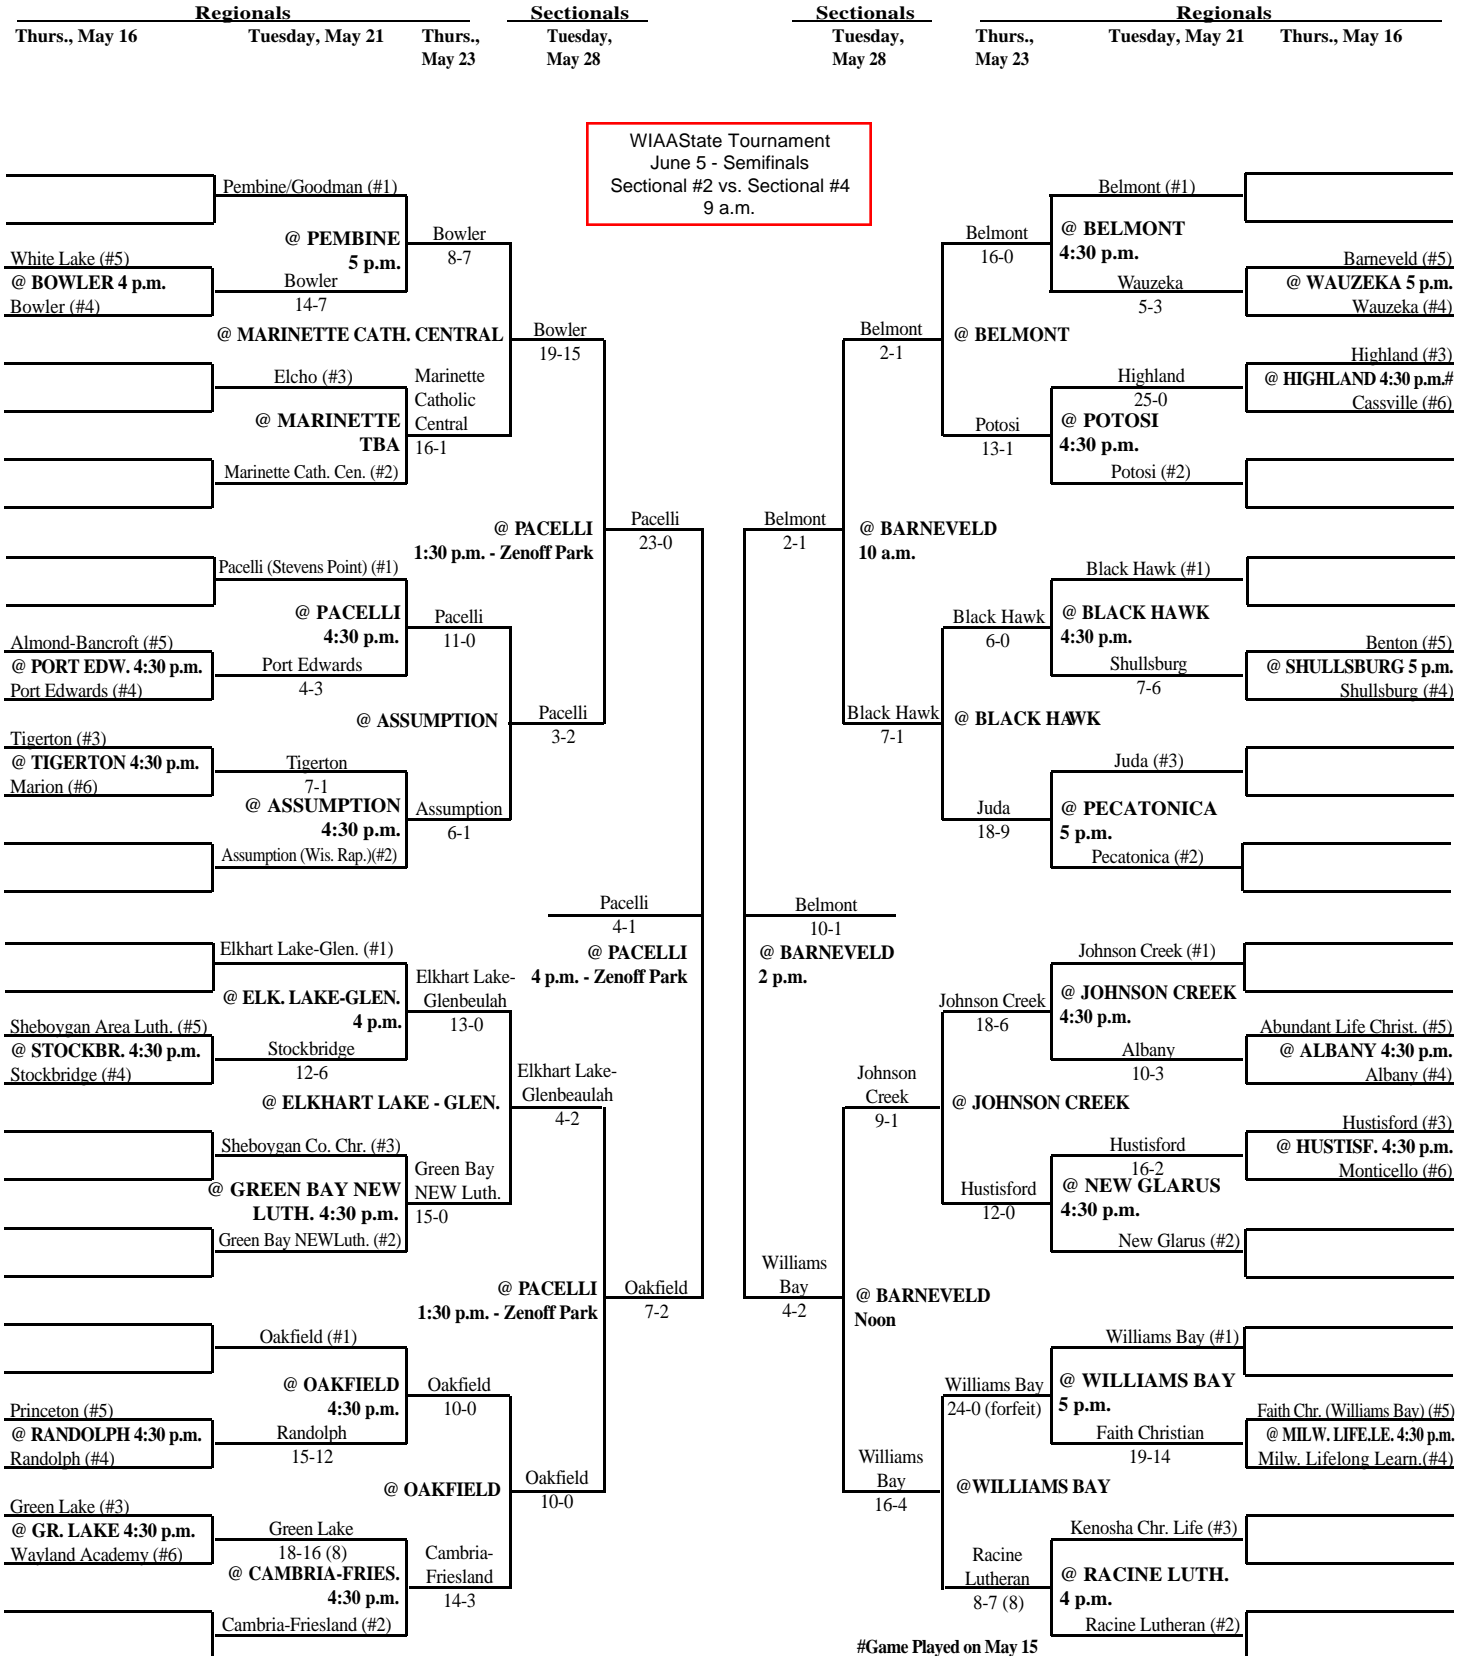

2002 Softball Assignments – Division 4

The highest seeded team will host through the regional final game, unless their field is unavailable or unplayable. If the lower seed's field is playable they will host. If the lower seed's field is also unplayable an alternate site can be used if agreeable to both teams. Games should not be postponed if a playable field is available.

SECTIONAL #2

SECTIONAL #4

#Game Played on May 15

2002 Softball Assignments – Division 4

The highest seeded team will host through the regional final game, unless their field is unavailable or unplayable. If the lower seed's field is playable they will host. If the lower seed's field is also unplayable an alternate site can be used if agreeable to both teams. Games should not be postponed if a playable field is available.

SECTIONAL #1

SECTIONAL #3

*Game Played on May 14