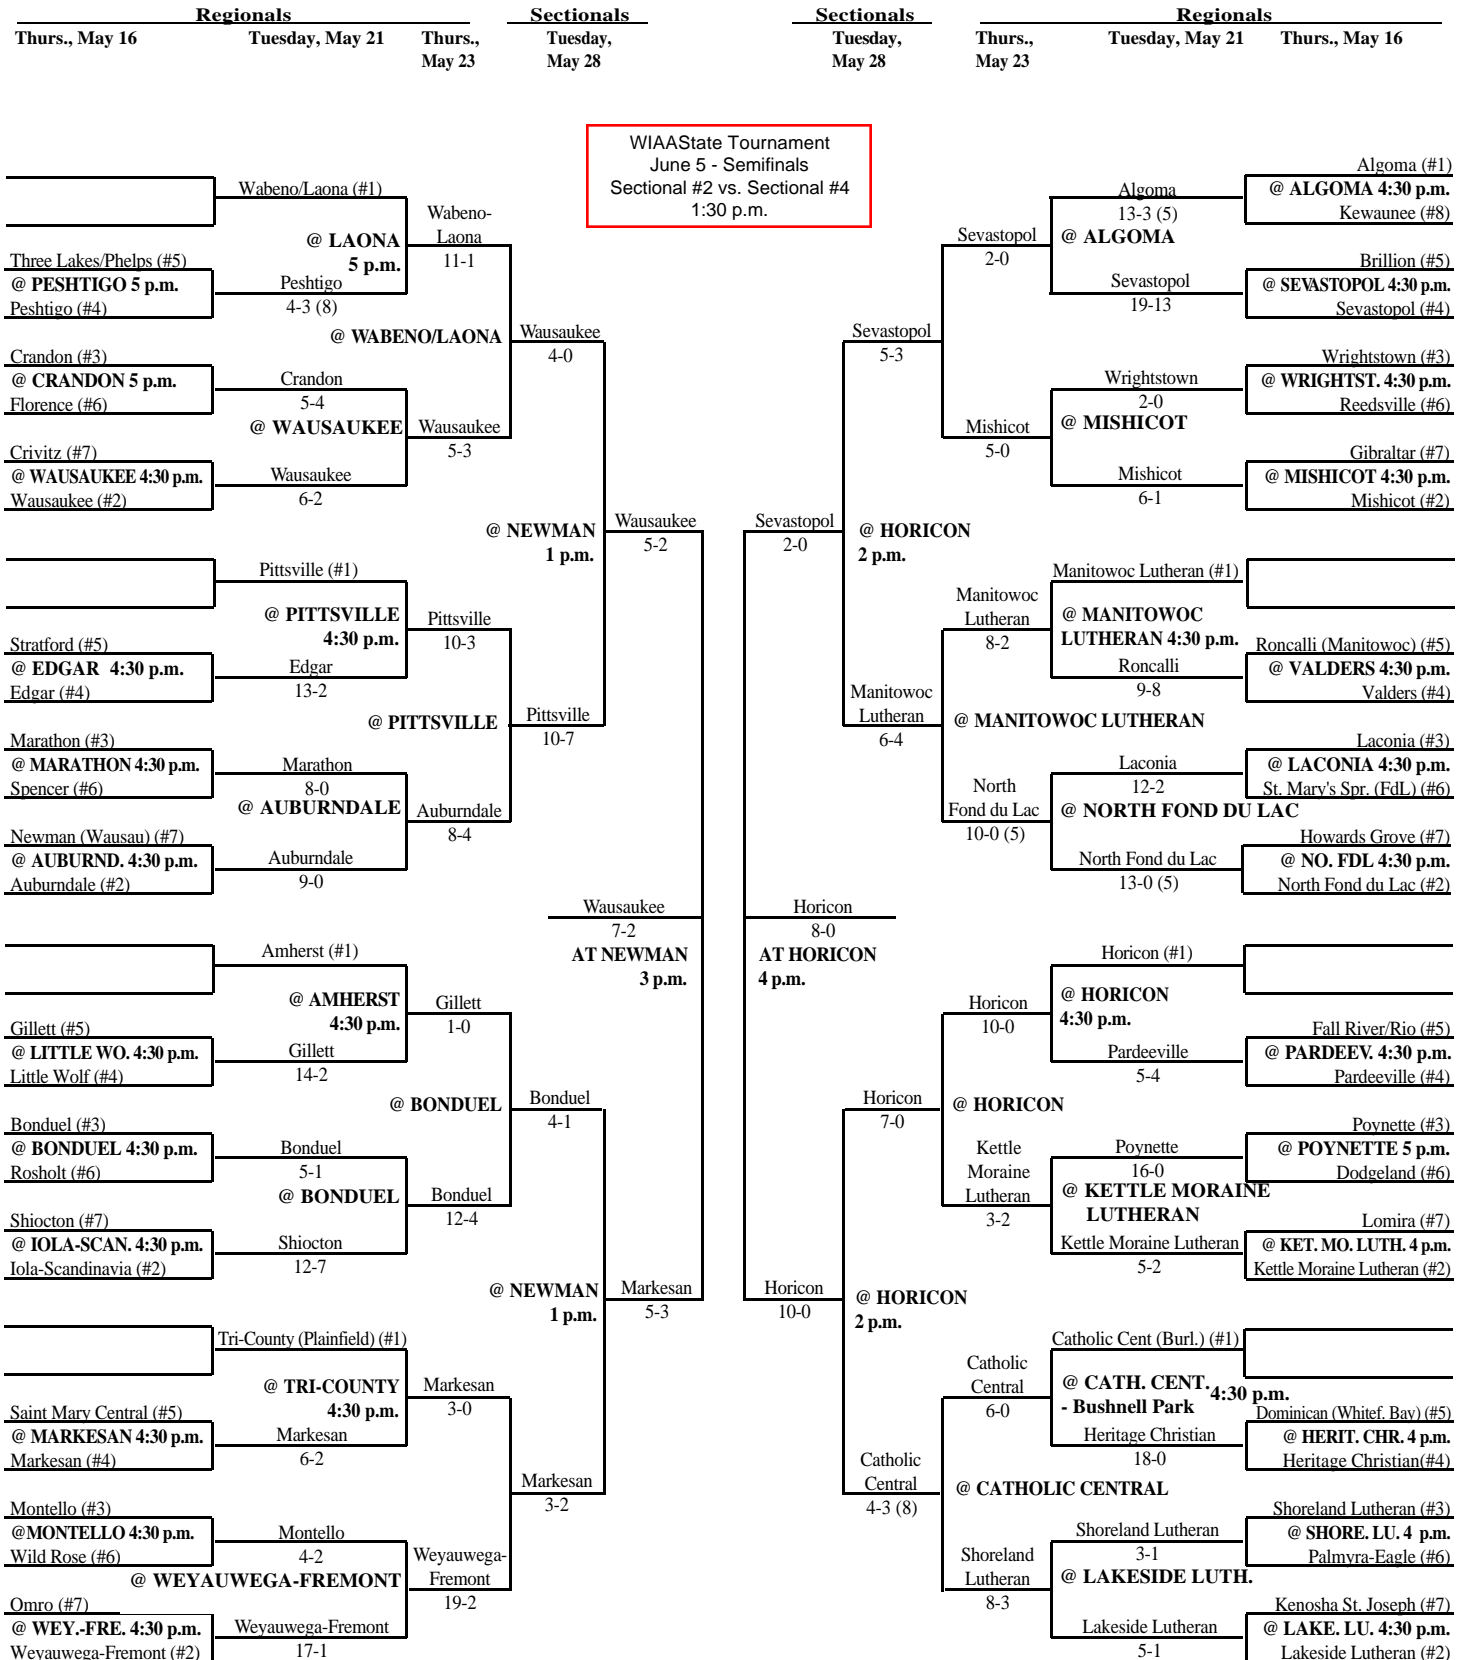

2002 Softball Assignments – Division 3

The highest seeded team will host through the regional final game, unless their field is unavailable or unplayable. If the lower seed's field is playable they will host. If the lower seed's field is also unplayable an alternate site can be used if agreeable to both teams. Games should not be postponed if a playable field is available.

SECTIONAL #2

SECTIONAL #4

2002 Softball Assignments – Division 3

The highest seeded team will host through the regional final game, unless their field is unavailable or unplayable. If the lower seed's field is playable they will host. If the lower seed's field is also unplayable an alternate site can be used if agreeable to both teams. Games should not be postponed if a playable field is available.