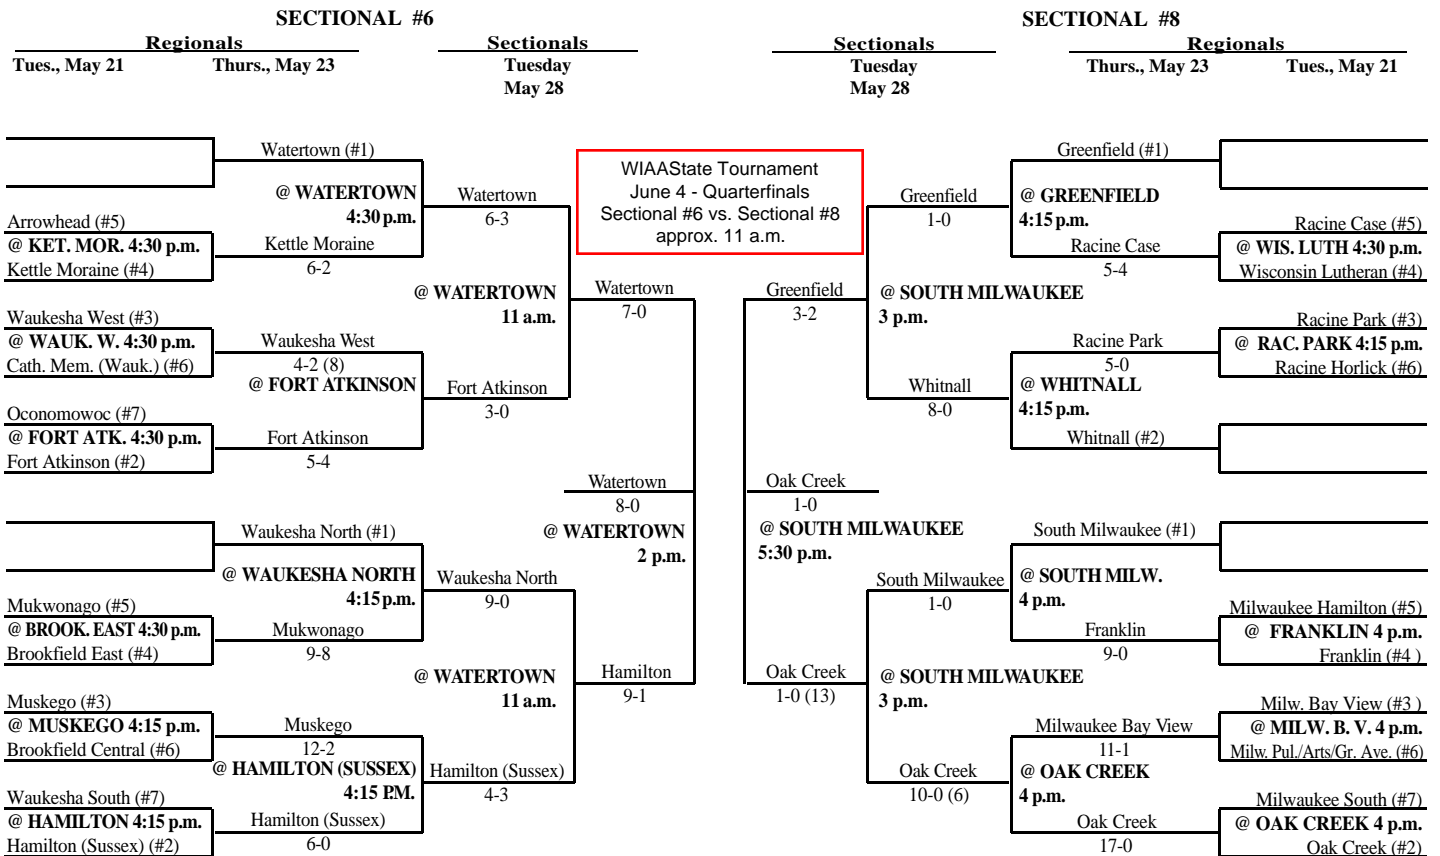

2002 SOUVENIR ASSIGNMENTS – DIVISION 1

The highest seeded team will host through the regional final game, unless their field is unavailable or unplayable. If the lower seed's field is playable they will host. If the lower seed's field is also unplayable an alternate site can be used if agreeable to both teams. Games should not be postponed if a playable field is available.