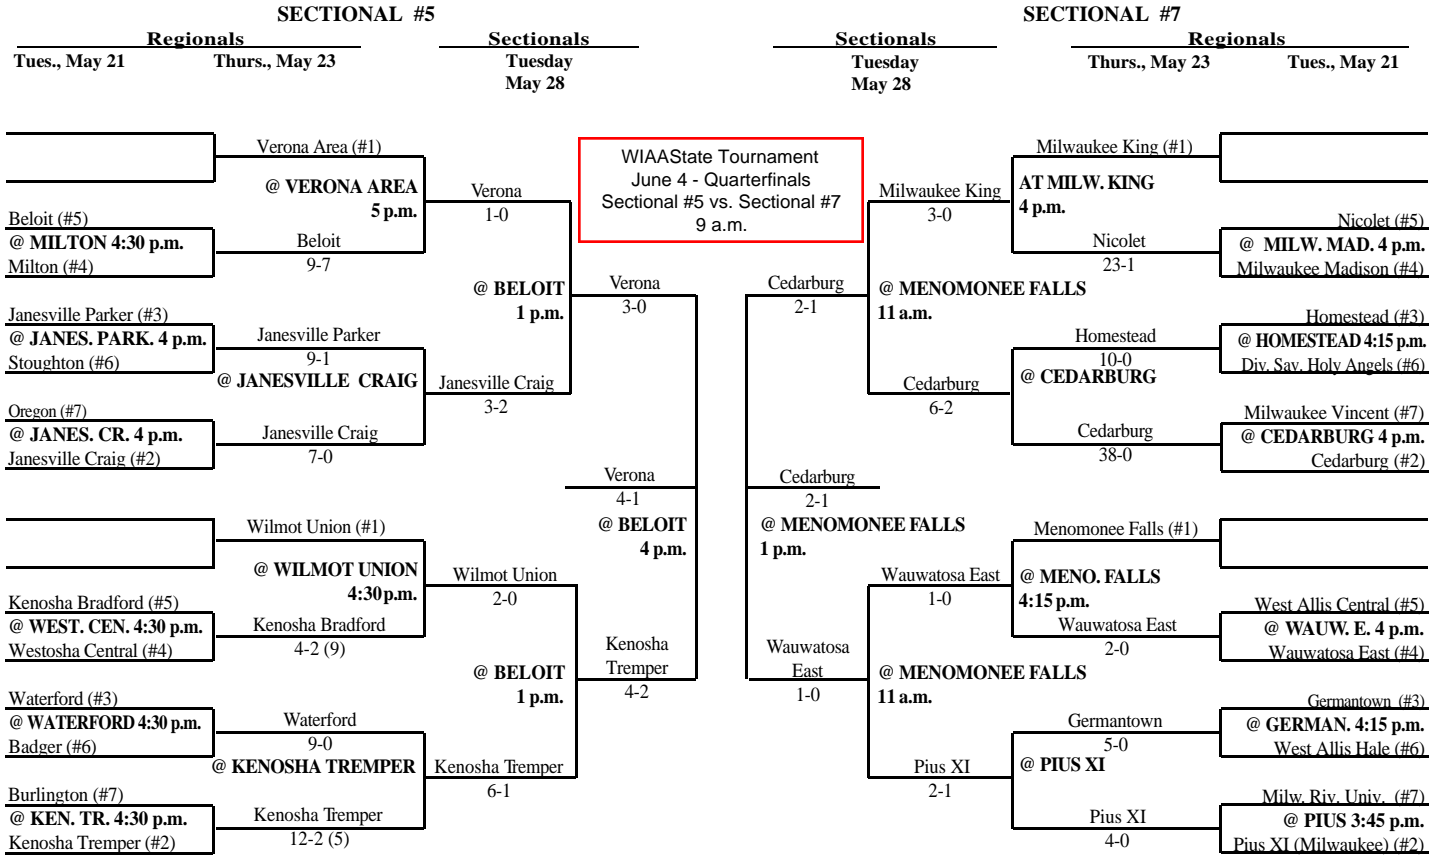

2002 SOUVENIR ASSIGNMENTS – DIVISION 1

The highest seeded team will host through the regional final game, unless their field is unavailable or unplayable. If the lower seed's field is playable they will host. If the lower seed's field is also unplayable an alternate site can be used if agreeable to both teams. Games should not be postponed if a playable field is available.