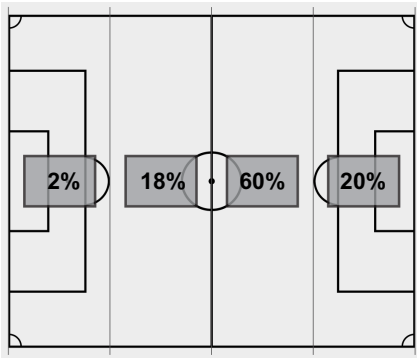

##	Goalkeepers	Dec	Min	GA	Saves
55	Brooke Braga		90:00	0	3

##	Goalkeepers	Dec	Min	GA	Saves
1	Kate Eithun		90:00	4	7

Shots by period	1	2	Total
Rockets	13	6	19
Royals	1	4	5

Saves by period	1	2	Total
Rockets	0	3	3
Royals	6	1	7

Corner kicks	1	2	Total
Rockets	4	1	5
Royals	0	1	1

Fouls	1	2	Total
Rockets	0	1	1
Royals	0	2	2

Scoring summary:

No.	Time	Team	Goal scorer	Assist	Description
1.	10:38	CGB	Alexis Bahr (1)	(unassisted)	
2.	36:47	CGB	Alexis Bahr (2)	Jessica Sutryk	
3.	43:12	CGB	Payton Navis (1)	Alyssa Mentink	
4.	82:51	CGB	Gracie Gauger (1)	Alexis Bahr	

Cautions and ejections:

Stadium: Uihlein Park
 Officials: Referee: Jean Lyons; Asst. Referee: Matt Riesen; Jeff Ribar;
 Offsides: Cedar Grove-Belgium 0, Assumption 0.

Soccer Box Score (End of 2nd Half)
Cedar Grove-Belgium vs. Assumption
Cedar Grove-Belgium vs Assumption (6/25/2021 at Milwaukee, Wis., United States)