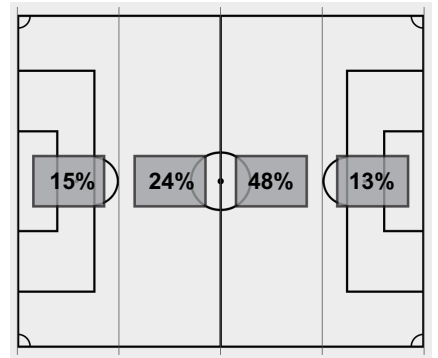

Corner kicks	1	2	Total
Rockets	4	1	5
Royals	0	1	1

Fouls	1	2	Total
Rockets	0	1	1
Royals	0	2	2

Scoring summary:

No.	Time	Team	Goal scorer	Assist	Description
1.	10:38	CGB	Alexis Bahr (1)	(unassisted)	
2.	36:47	CGB	Alexis Bahr (2)	Jessica Sutryk	
3.	43:12	CGB	Payton Navis (1)	Alyssa Mentink	
4.	82:51	CGB	Gracie Gauger (1)	Alexis Bahr	

Cautions and ejections:

Stadium: Uihlein Park
 Officials: Referee: Jean Lyons; Asst. Referee: Matt Riesen; Jeff Ribar;
 Offsides: Cedar Grove-Belgium 0, Assumption 0.

Soccer Box Score (End of 2nd Half)
Cedar Grove-Belgium vs. Assumption
Cedar Grove-Belgium vs Assumption (6/25/2021 at Milwaukee, Wis., United States)

Attacking Direction →

19	TOTAL SHOTS	5
11	SHOTS ON TARGET	3
3	SAVES	7
5	CORNERS	1
0	OFFSIDES	0
0	YELLOW CARDS	0
0	RED CARDS	0
64%	POSSESSION TOTAL	36%

← Attacking Direction

Official's signature _____