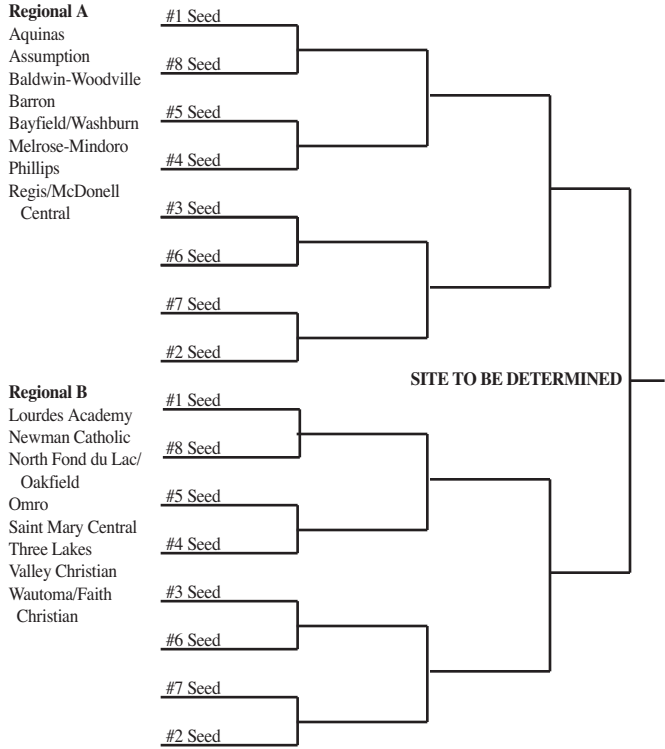

# 2014 Girls Soccer Assignments – Division 4

updated 4/8/14

Higher seed hosts through sectional semifinal if they have an approved soccer facility.

## SECTIONAL #1

**Regionals**                      **Sectionals**  
 Thu., June 5    Sat., June 7                      Thu., June 12    Sat., June 14

## SECTIONAL #2

**Regionals**                      **Sectionals**  
 Thu., June 5    Sat., June 7                      Thu., June 12    Sat., June 14

## SECTIONAL #3

**Regionals**                      **Sectionals**  
 Thu., June 5    Sat., June 7                      Thu., June 12    Sat., June 14