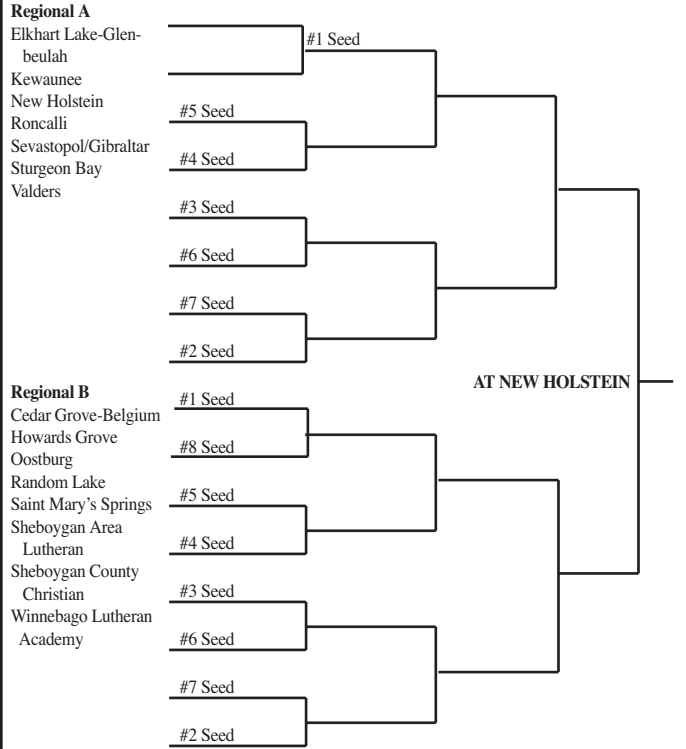

# 2014 Girls Soccer Assignments – Division 4

updated 4/8/14

Higher seed hosts through sectional semifinal if they have an approved soccer facility.

## SECTIONAL #1

**Regionals**                      **Sectionals**  
 Thu., June 5    Sat., June 7                      Thu., June 12    Sat., June 14

## SECTIONAL #2

**Regionals**                      **Sectionals**  
 Thu., June 5    Sat., June 7                      Thu., June 12    Sat., June 14

## SECTIONAL #3

**Regionals**                      **Sectionals**  
 Thu., June 5    Sat., June 7                      Thu., June 12    Sat., June 14