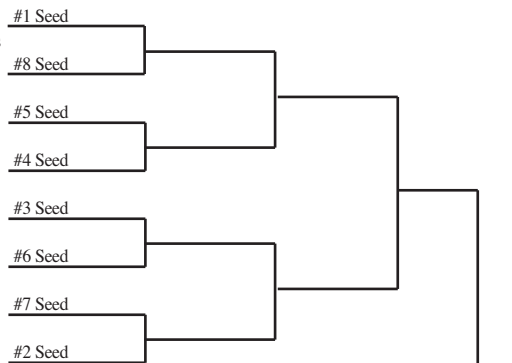

SECTIONAL #2

Regionals **Sectionals**
 Thur., June 5 Sat., June 7 Thur., June 12 Sat., June 14

Regional A

Denmark
 Freedom
 Luxemburg-Casco
 Marinette
 Notre Dame
 Seymour
 Wrightstown

AT SEYMOUR

Regional B

Berlin
 Clintonville
 Fox Valley Lutheran
 Little Chute
 New London
 Ripon
 Winneconne
 Xavier

SECTIONAL #3

Regionals **Sectionals**
 Thur., June 5 Sat., June 7 Thur., June 12 Sat., June 14

Regional A

Belleville/New Glarus
 Edgewood
 Lodi
 Mauston
 McFarland
 Mount Horeb
 Platteville/Lancaster
 River Valley

AT EVANSVILLE

Regional B

Big Foot/Williams Bay
 Cambridge/Deerfield
 Delavan-Darien
 Edgerton
 Evansville
 Jefferson
 Monroe
 Whitewater

SECTIONAL #4

Regionals **Sectionals**
 Thur., June 5 Sat., June 7 Thur., June 12 Sat., June 14