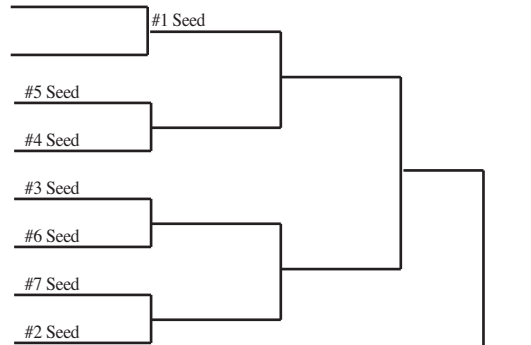

2014 Girls Soccer Assignments – Division 3

updated 5/14/14

Higher seed hosts through sectional semifinal if they have an approved soccer facility.

SECTIONAL #1

Regionals **Sectionals**
 Thur., June 5 Sat., June 7 Thur., June 12 Sat., June 14

Regional A

Amery
 Ashland
 Hayward
 Osceola
 Rice Lake
 Somerset
 Spooner/Shell Lake

SITE TO BE DETERMINED

Regional B

Amherst
 Lakeland
 Medford Area
 Mosinee
 Northland Pines
 Sparta
 Waupaca
 West Salem

SECTIONAL #2

Regionals **Sectionals**
 Thur., June 5 Sat., June 7 Thur., June 12 Sat., June 14

Regional A

Denmark
 Freedom
 Luxemburg-Casco
 Marinette
 Notre Dame
 Seymour
 Wrightstown

AT SEYMOUR

Regional B