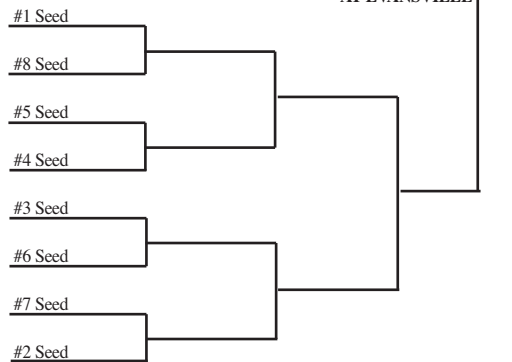

SECTIONAL #2

Regionals **Sectionals**
 Thur., June 5 Sat., June 7 Thur., June 12 Sat., June 14

Regional A

Denmark
 Freedom
 Luxemburg-Casco
 Marinette
 Notre Dame
 Seymour
 Wrightstown

AT SEYMOUR

Regional B

Berlin
 Clintonville
 Fox Valley Lutheran
 Little Chute
 New London
 Ripon
 Winneconne
 Xavier

SECTIONAL #3

Regionals **Sectionals**
 Thur., June 5 Sat., June 7 Thur., June 12 Sat., June 14

Regional A

Belleville/New Glarus
 Edgewood
 Lodi
 Mauston
 McFarland
 Mount Horeb
 Platteville/Lancaster
 River Valley

AT EVANSVILLE

Regional B

Big Foot/Williams Bay
 Cambridge/Deerfield
 Delavan-Darien
 Edgerton
 Evansville
 Jefferson
 Monroe
 Whitewater

SECTIONAL #4

Regionals **Sectionals**
 Thur., June 5 Sat., June 7 Thur., June 12 Sat., June 14