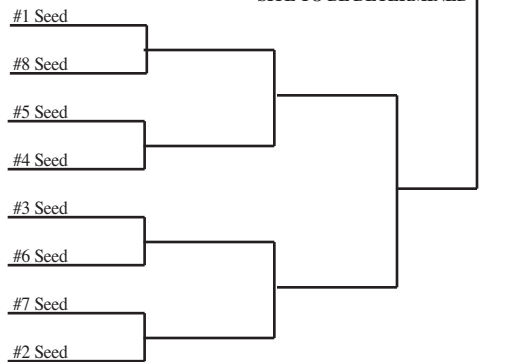

2014 Girls Soccer Assignments – Division 3

updated 5/14/14

Higher seed hosts through sectional semifinal if they have an approved soccer facility.

SECTIONAL #1

Regionals **Sectionals**
 Thur., June 5 Sat., June 7 Thur., June 12 Sat., June 14

Regional A

Amery
 Ashland
 Hayward
 Osceola
 Rice Lake
 Somerset
 Spooner/Shell Lake

SITE TO BE DETERMINED

Regional B

Amherst
 Lakeland
 Medford Area
 Mosinee
 Northland Pines
 Sparta
 Waupaca
 West Salem

SECTIONAL #2

Regionals **Sectionals**
 Thur., June 5 Sat., June 7 Thur., June 12 Sat., June 14

Regional A

Denmark
 Freedom
 Luxemburg-Casco
 Marinette
 Notre Dame
 Seymour
 Wrightstown

AT SEYMOUR

Regional B