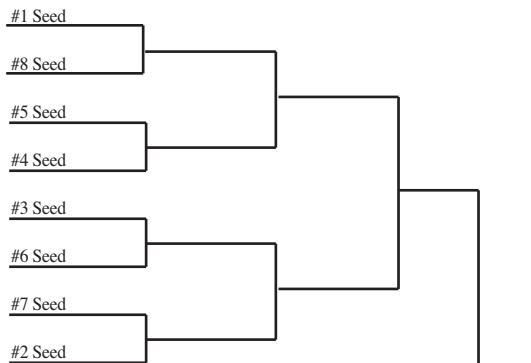

Regional A

Brown Deer
Campbellsport
Grafton
Kewaskum
Kiel
Plymouth
Sheboygan Falls
Waupun