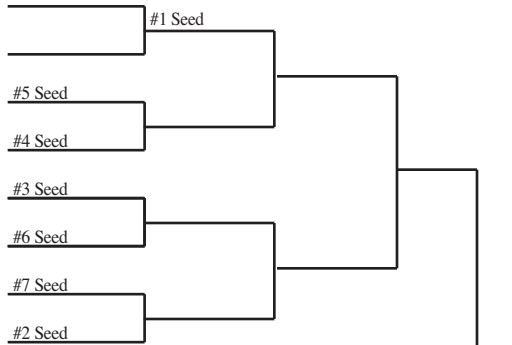

2014 Girls Soccer Assignments – Division 3

updated 5/14/14

Higher seed hosts through sectional semifinal if they have an approved soccer facility.

SECTIONAL #1

Regionals **Sectionals**
 Thur., June 5 Sat., June 7 Thur., June 12 Sat., June 14

Regional A

Amery
 Ashland
 Hayward
 Osceola
 Rice Lake
 Somerset
 Spooner/Shell Lake

SITE TO BE DETERMINED

Regional B

Amherst
 Lakeland
 Medford Area
 Mosinee
 Northland Pines
 Sparta
 Waupaca
 West Salem

SECTIONAL #2

Regionals **Sectionals**
 Thur., June 5 Sat., June 7 Thur., June 12 Sat., June 14

Regional A

Denmark
 Freedom
 Luxemburg-Casco
 Marinette
 Notre Dame
 Seymour
 Wrightstown

AT SEYMOUR

Regional B

AT EVANSVILLE

Regional B

Big Foot/Williams Bay
 Cambridge/Deerfield
 Delavan-Darien
 Edgerton
 Evansville
 Jefferson
 Monroe
 Whitewater

SECTIONAL #4

Regionals **Sectionals**
 Thur., June 5 Sat., June 7 Thur., June 12 Sat., June 14