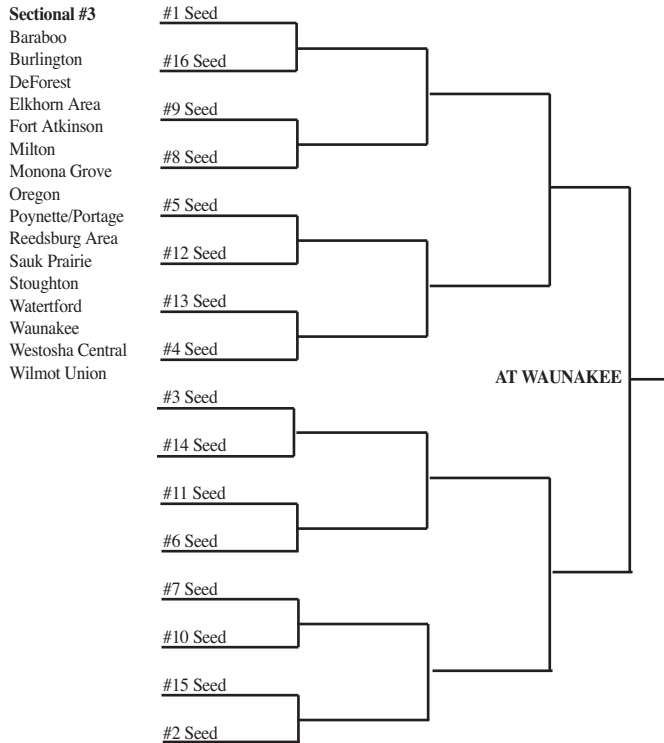

2014 Girls Soccer Assignments – Division 2

updated 5/28/14

(Higher seed will host through the sectional semifinal if an approved site.)

SECTIONAL #1

Regionals **Sectionals**
 Thur., June 5 Sat., June 7 Thur., June 12 Sat., June 14

SECTIONAL #2

Regionals **Sectionals**
 Thur., June 5 Sat., June 7 Thur., June 12 Sat., June 14

SECTIONAL #3

Regionals **Sectionals**
 Thur., June 5 Sat., June 7 Thur., June 12 Sat., June 14

SECTIONAL #4

Regionals **Sectionals**
 Thur., June 5 Sat., June 7 Thur., June 12 Sat., June 14