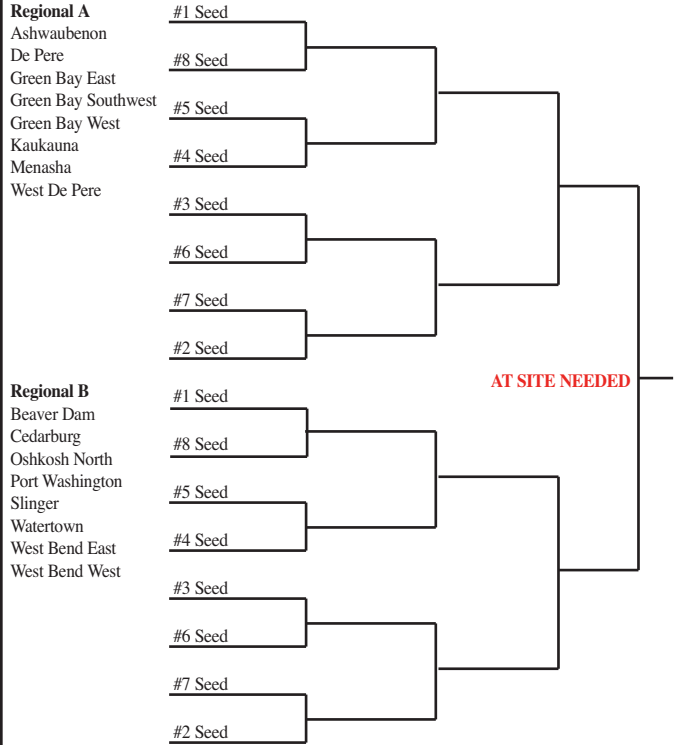

2014 Girls Soccer Assignments – Division 2

updated 5/28/14

(Higher seed will host through the sectional semifinal if an approved site.)

SECTIONAL #1

Regionals **Sectionals**
 Thur., June 5 Sat., June 7 Thur., June 12 Sat., June 14

SECTIONAL #2

Regionals **Sectionals**
 Thur., June 5 Sat., June 7 Thur., June 12 Sat., June 14

SECTIONAL #3

Regionals **Sectionals**
 Thur., June 5 Sat., June 7 Thur., June 12 Sat., June 14

SECTIONAL #4

Regionals **Sectionals**
 Thur., June 5 Sat., June 7 Thur., June 12 Sat., June 14