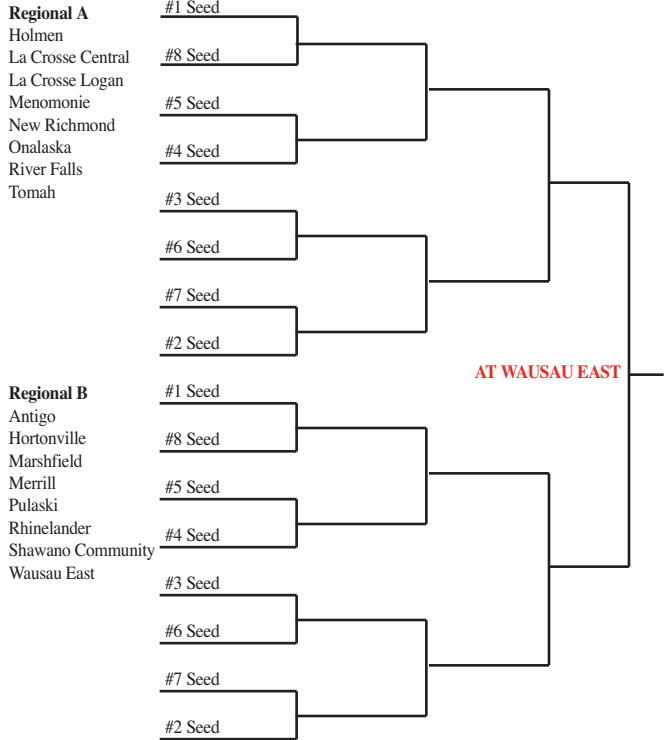

2014 Girls Soccer Assignments – Division 2

updated 5/28/14

(Higher seed will host through the sectional semifinal if an approved site.)

SECTIONAL #1

Regionals **Sectionals**
 Thur., June 5 Sat., June 7 Thur., June 12 Sat., June 14

SECTIONAL #2

Regionals **Sectionals**
 Thur., June 5 Sat., June 7 Thur., June 12 Sat., June 14

SECTIONAL #3

Regionals **Sectionals**
 Thur., June 5 Sat., June 7 Thur., June 12 Sat., June 14

SECTIONAL #4

Regionals **Sectionals**
 Thur., June 5 Sat., June 7 Thur., June 12 Sat., June 14