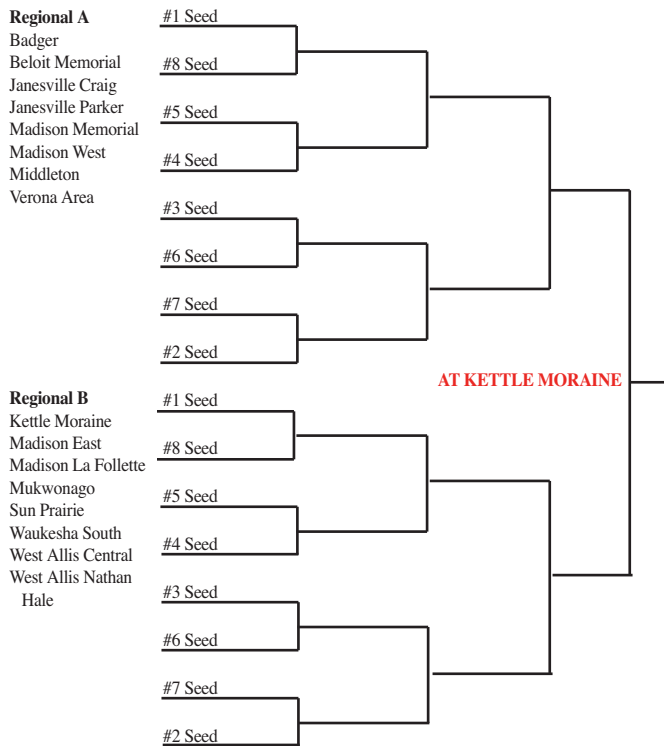

2014 Girls Soccer Assignments – Division 1

updated 5/1/14

(Higher seed will host through the sectional semifinal if an approved site.)

SECTIONAL #1

Regionals **Sectionals**
 Thur., June 5 Sat., June 7 Thur., June 12 Sat., June 14

SECTIONAL #2

Regionals **Sectionals**
 Thur., June 5 Sat., June 7 Thur., June 12 Sat., June 14

SECTIONAL #3

Regionals **Sectionals**
 Thur., June 5 Sat., June 7 Thur., June 12 Sat., June 14

SECTIONAL #4

Regionals **Sectionals**
 Thur., June 5 Sat., June 7 Thur., June 12 Sat., June 14