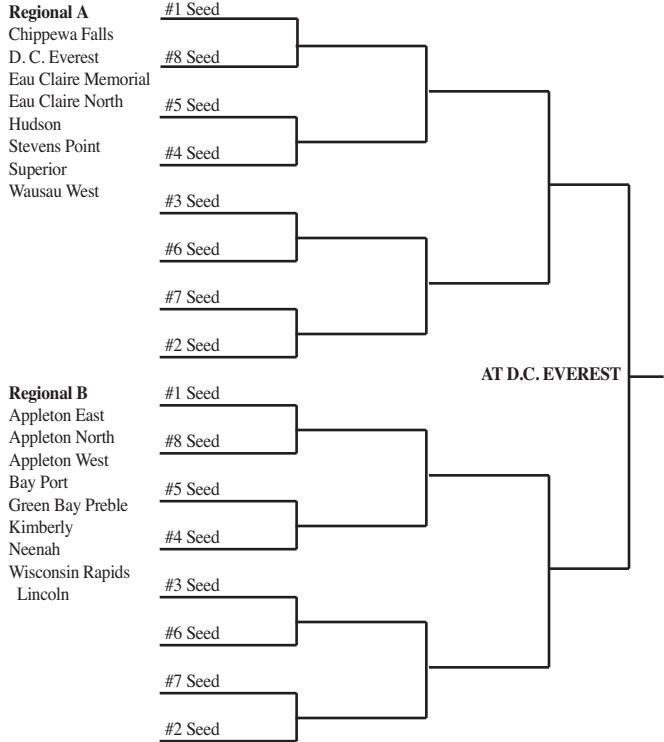

2014 Girls Soccer Assignments – Division 1

updated 5/1/14

(Higher seed will host through the sectional semifinal if an approved site.)

SECTIONAL #1

Regionals **Sectionals**
 Thur., June 5 Sat., June 7 Thur., June 12 Sat., June 14

SECTIONAL #2

Regionals **Sectionals**
 Thur., June 5 Sat., June 7 Thur., June 12 Sat., June 14

SECTIONAL #3

Regionals **Sectionals**
 Thur., June 5 Sat., June 7 Thur., June 12 Sat., June 14

SECTIONAL #4

Regionals **Sectionals**
 Thur., June 5 Sat., June 7 Thur., June 12 Sat., June 14