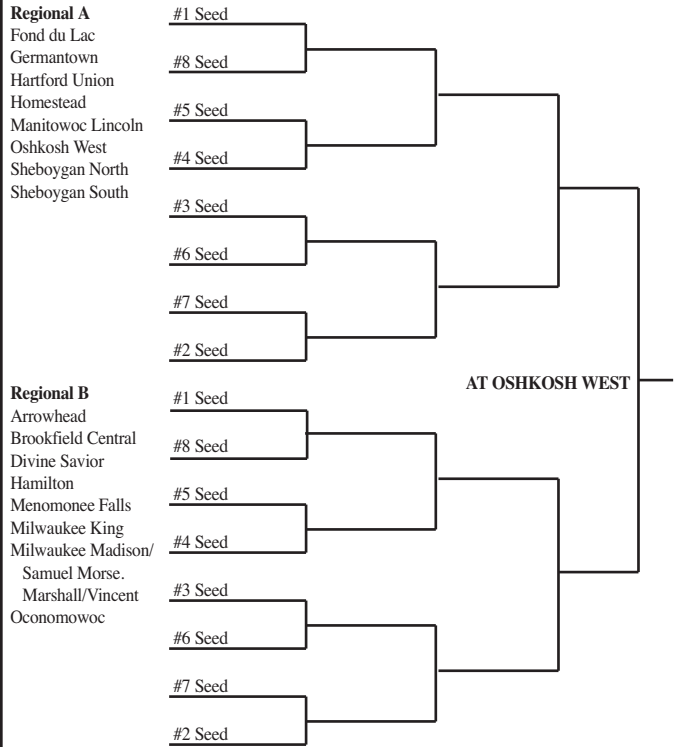

2014 Girls Soccer Assignments – Division 1

updated 5/1/14

(Higher seed will host through the sectional semifinal if an approved site.)

SECTIONAL #1

Regionals **Sectionals**
 Thur., June 5 Sat., June 7 Thur., June 12 Sat., June 14

SECTIONAL #2

Regionals **Sectionals**
 Thur., June 5 Sat., June 7 Thur., June 12 Sat., June 14

SECTIONAL #3

Regionals **Sectionals**
 Thur., June 5 Sat., June 7 Thur., June 12 Sat., June 14

SECTIONAL #4

Regionals **Sectionals**
 Thur., June 5 Sat., June 7 Thur., June 12 Sat., June 14