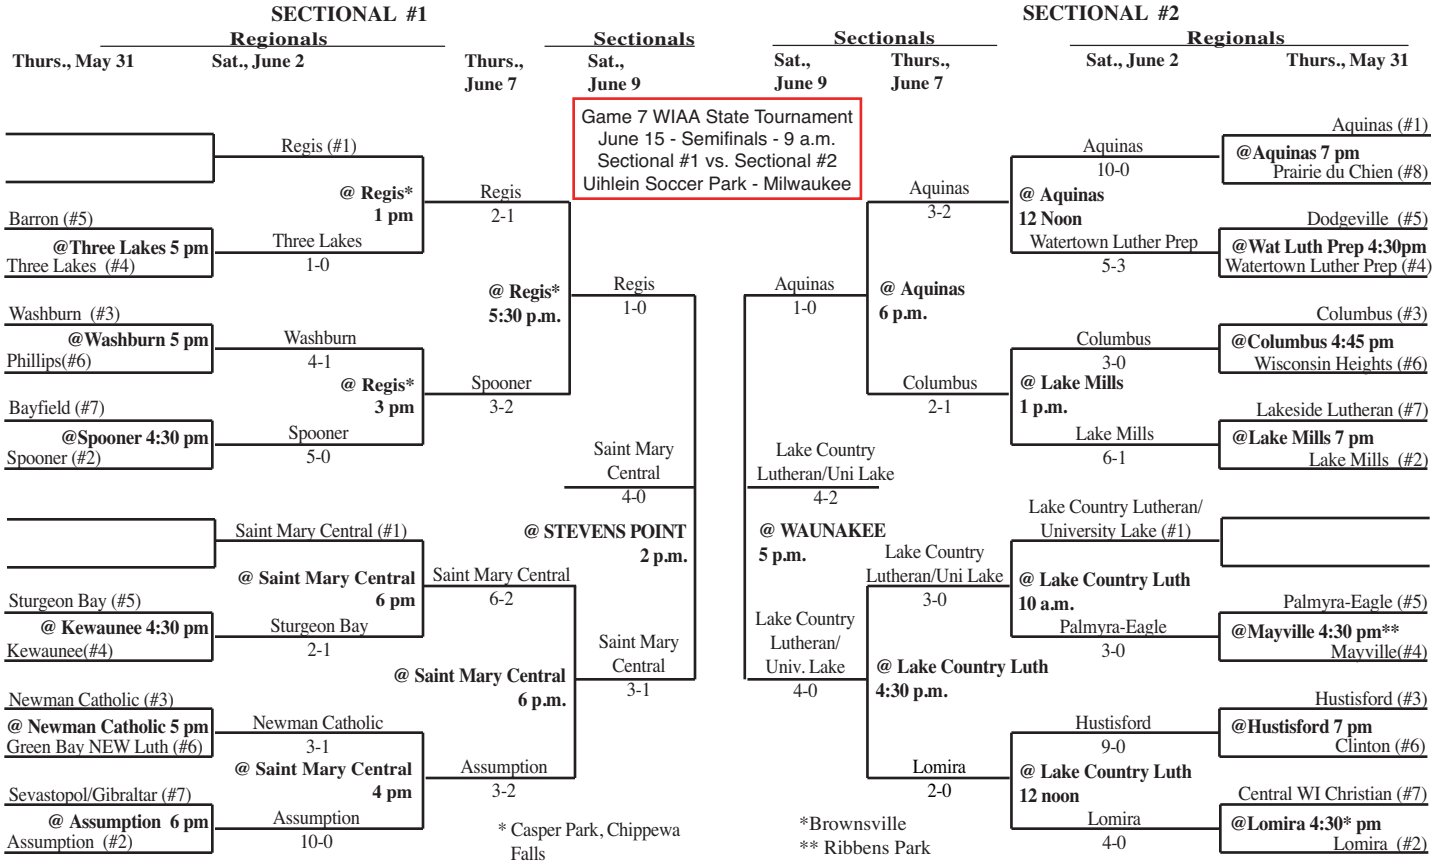

2012 Girls Soccer Assignments – Division 3

(Higher seed will host through sectional semifinal if on approved site list. June 2 games are doubleheaders.)

*Pershing Park
\$ Uihlein - Pat Jones Field