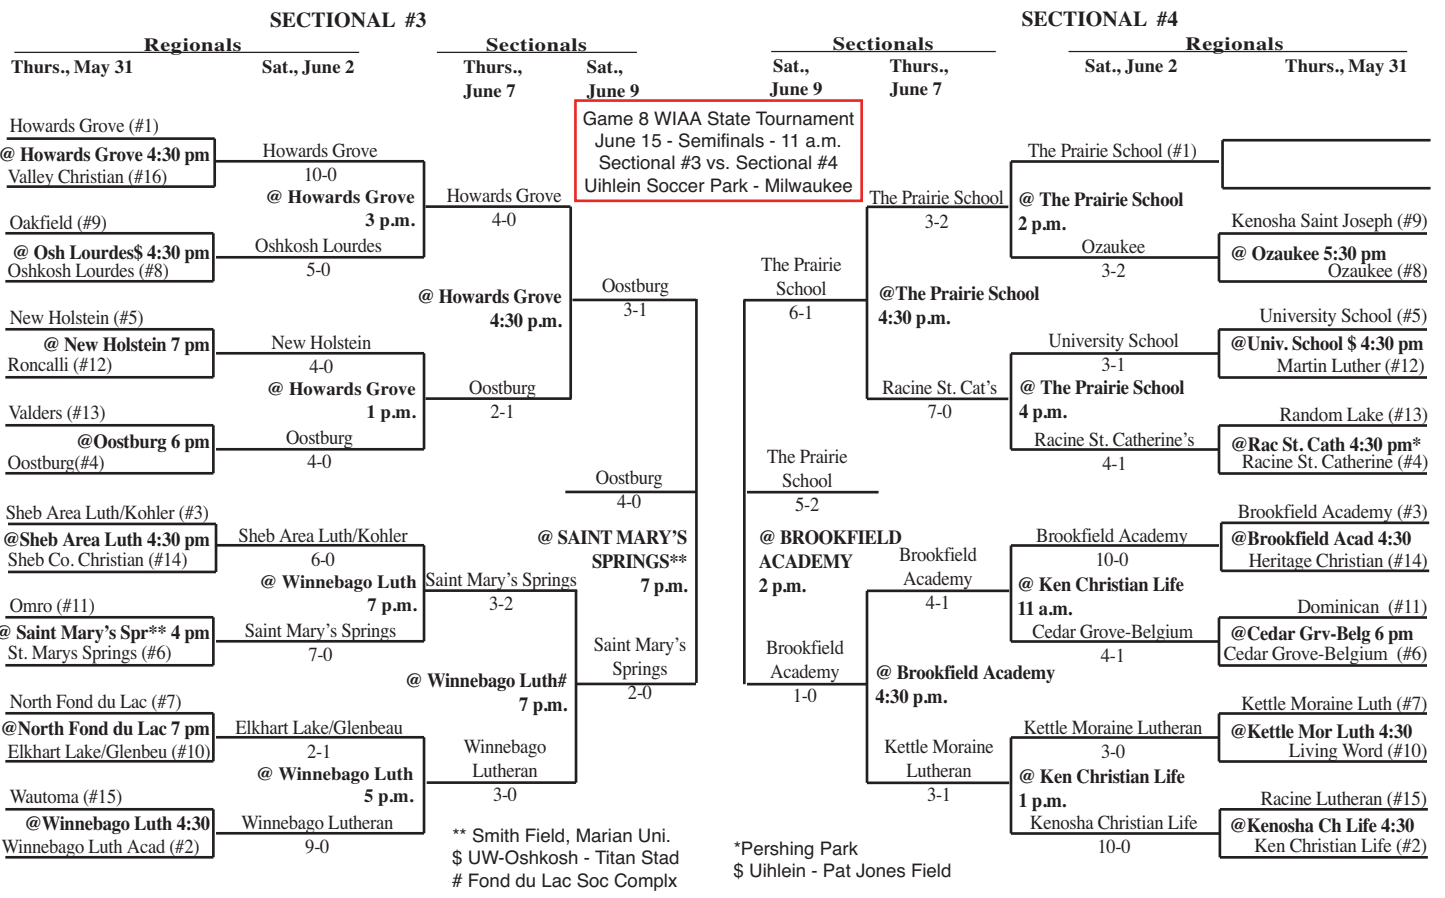

2012 Girls Soccer Assignments – Division 3

(Higher seed will host through sectional semifinal if on approved site list. June 2 games are doubleheaders.)

*Pershing Park
\$ Uihlein - Pat Jones Field