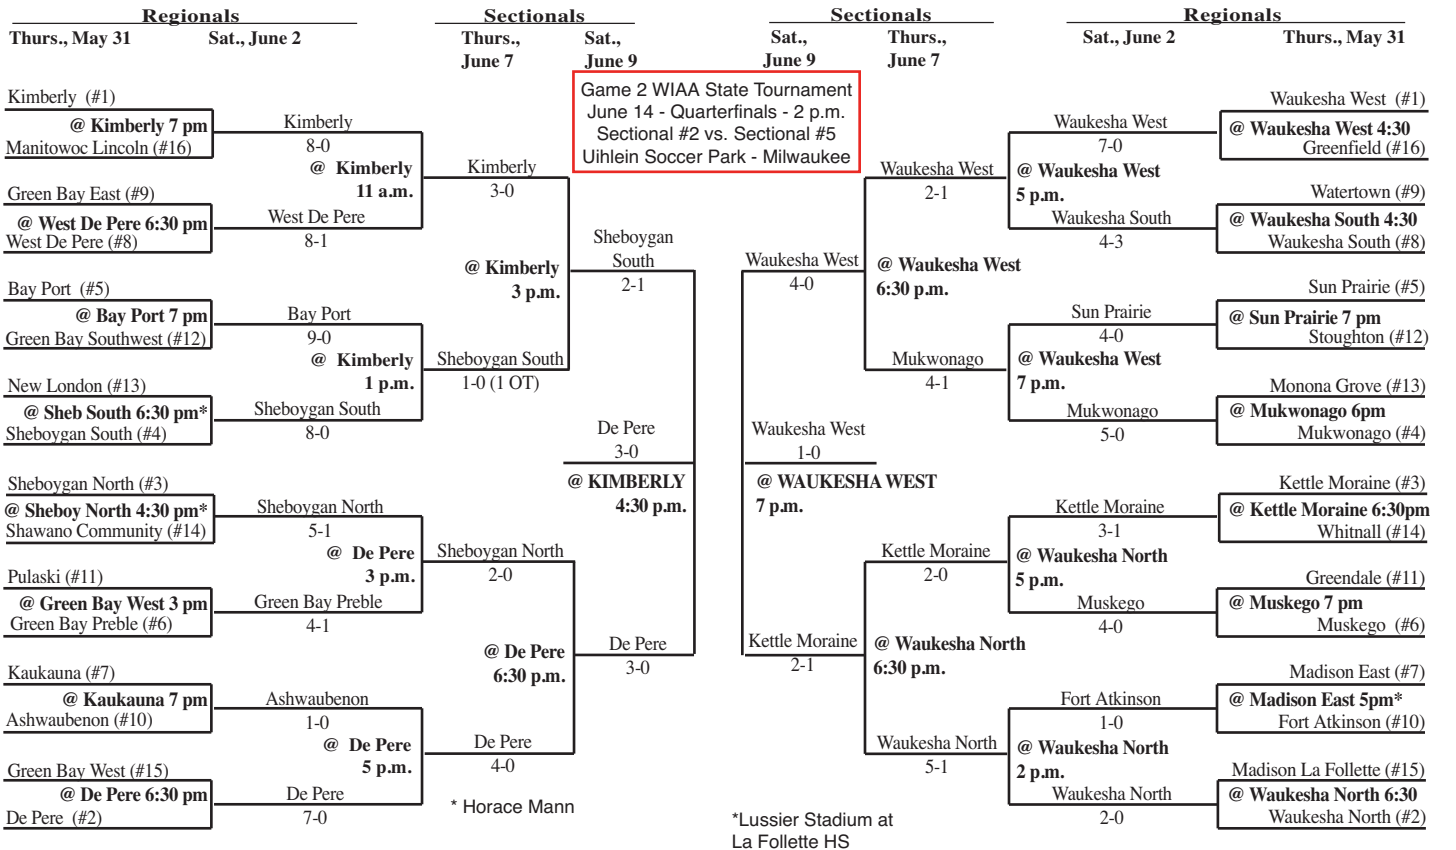

SECTIONAL #2

SECTIONAL #5

*Lussier Stadium at La Follette HS