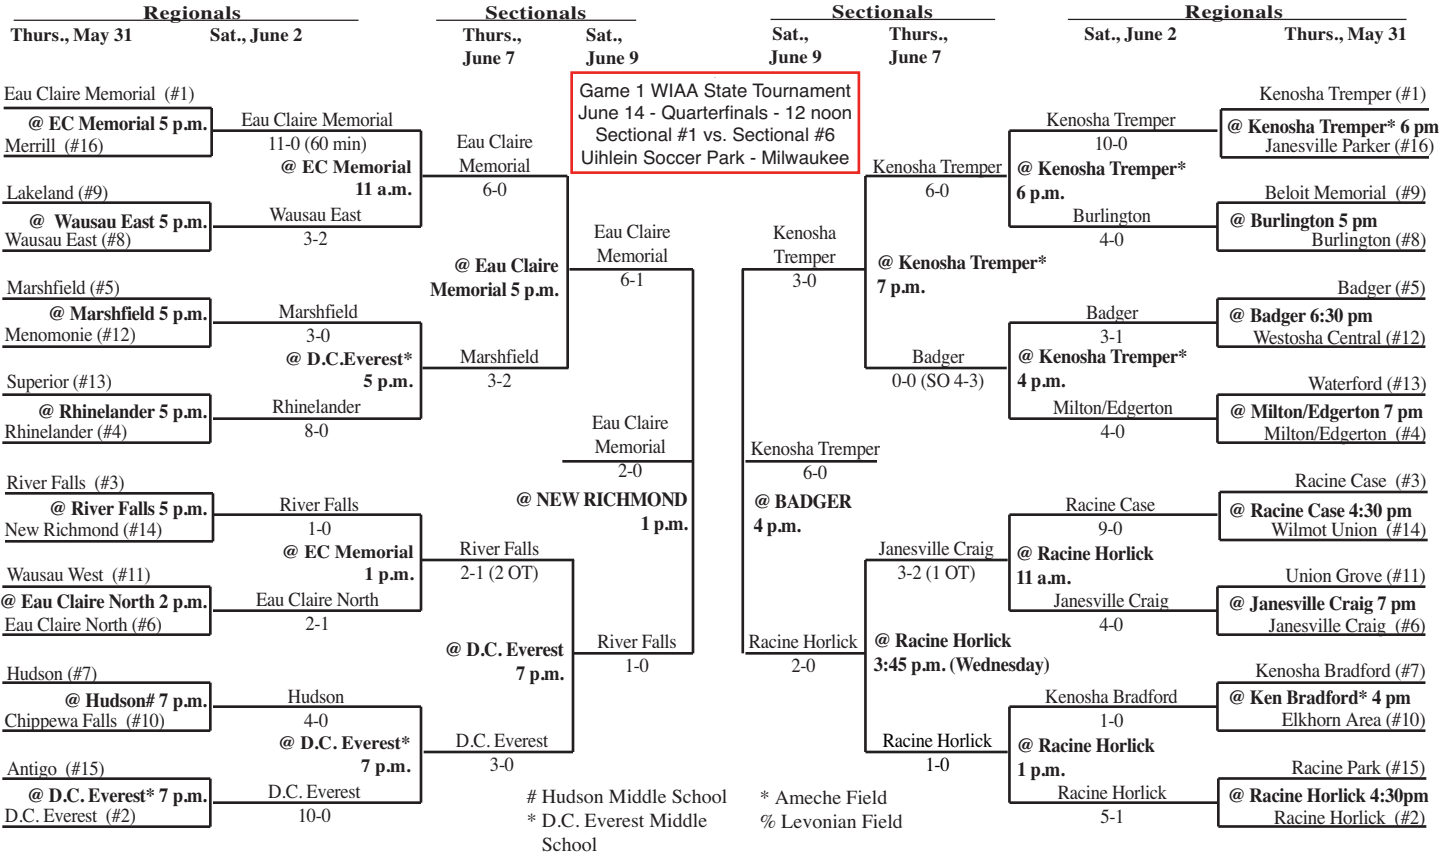

updated 6/11 9:26 am

2012 Girls Soccer Assignments – Division 1

(Higher seed will host through sectional semifinal if on approved site. June 2 games are doubleheaders.)

SECTIONAL #1

SECTIONAL #6

SECTIONAL #2

Titan Stadium - UW-O
** Portage County Youth Complex