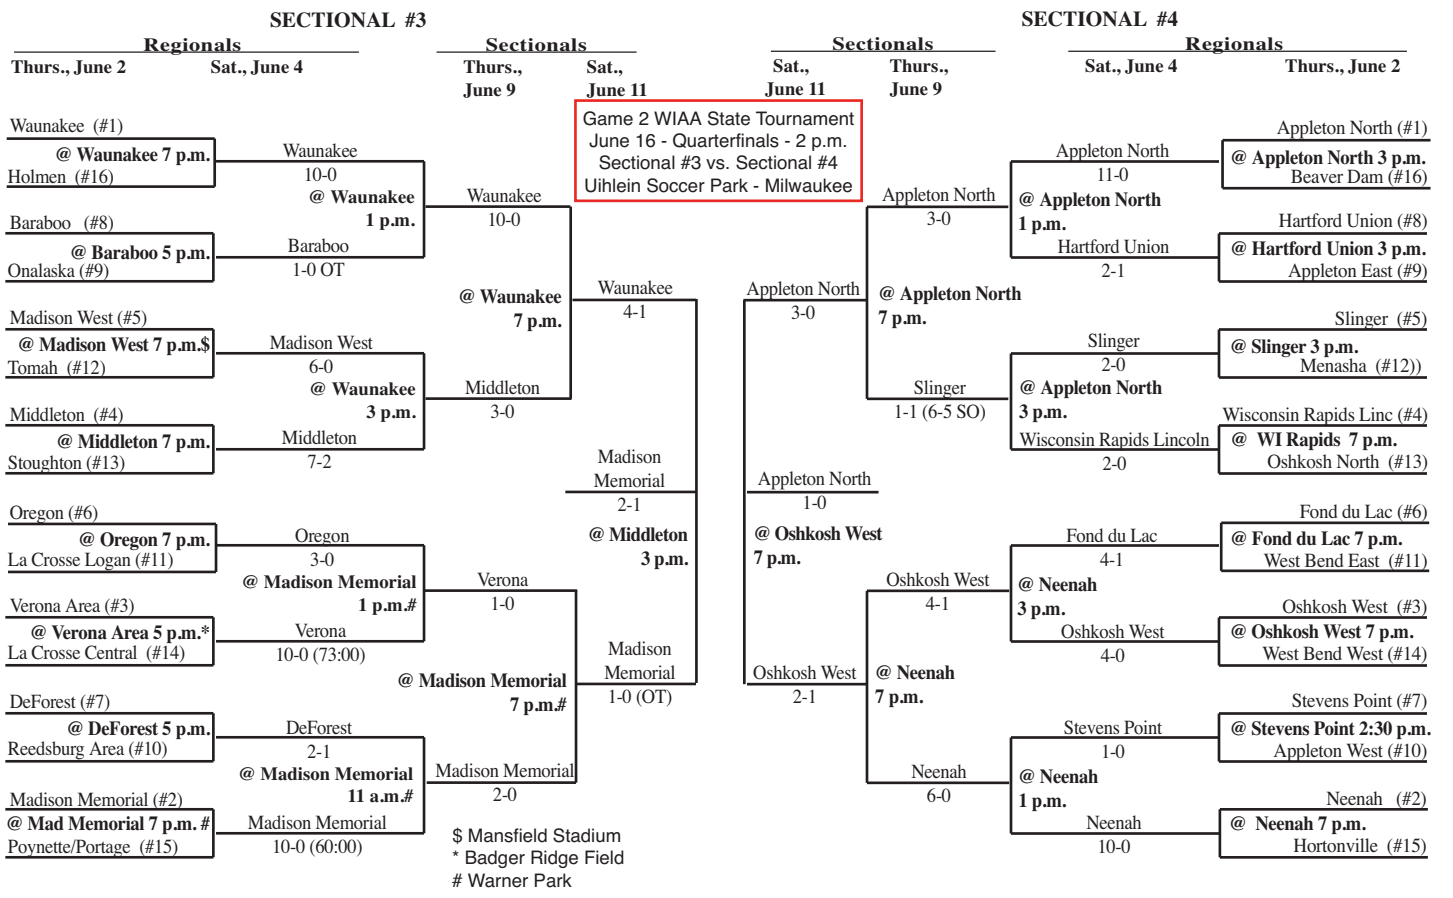

updated 6/11/11 - 8:50 p.m.

2011 Girls Soccer Assignments – Division 1

(Higher seed will host through sectional semifinal if on approved site. June 4 games are doubleheaders.)

2011 Girls Soccer Assignments – Division 1