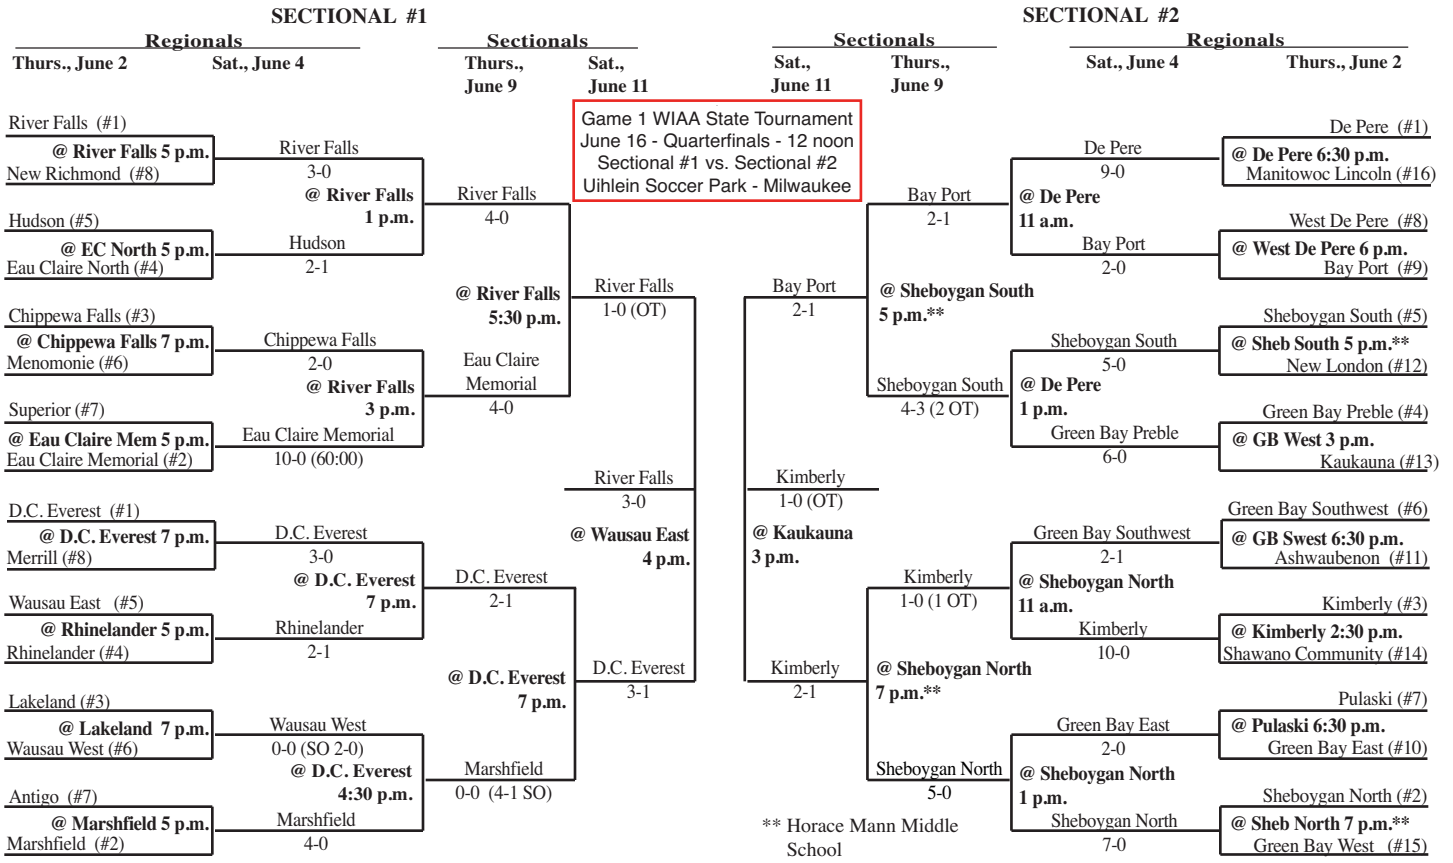

updated 6/11/11 - 8:50 p.m.

2011 Girls Soccer Assignments – Division 1

(Higher seed will host through sectional semifinal if on approved site. June 4 games are doubleheaders.)

2011 Girls Soccer Assignments – Division 1