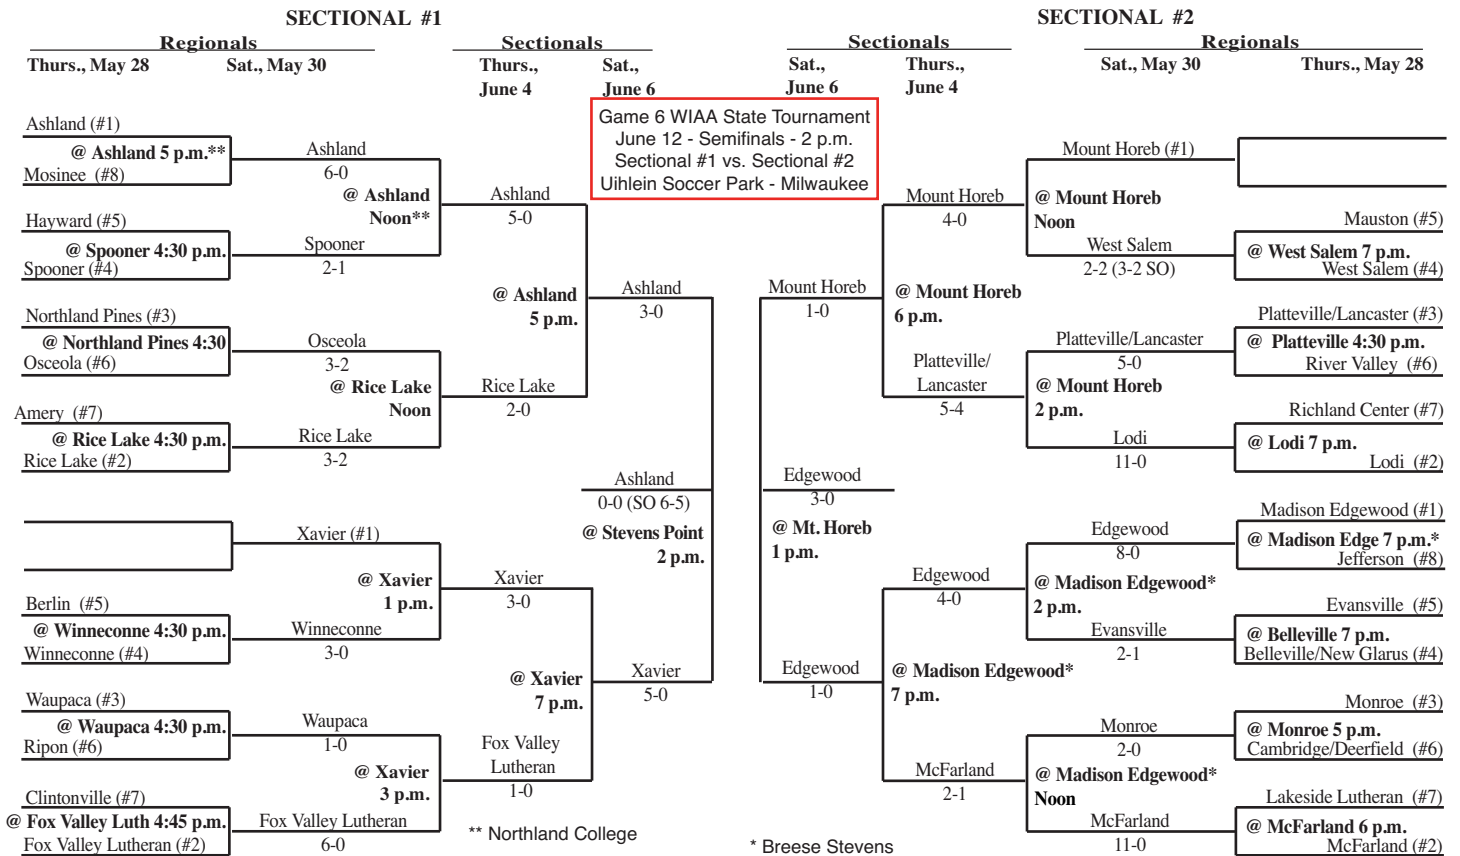

2009 Girls Soccer Assignments – Division 2

(Higher seed will host through sectional semifinal if on approved site list. May 30 games are double-headers.)

** Northland College

* Breese Stevens