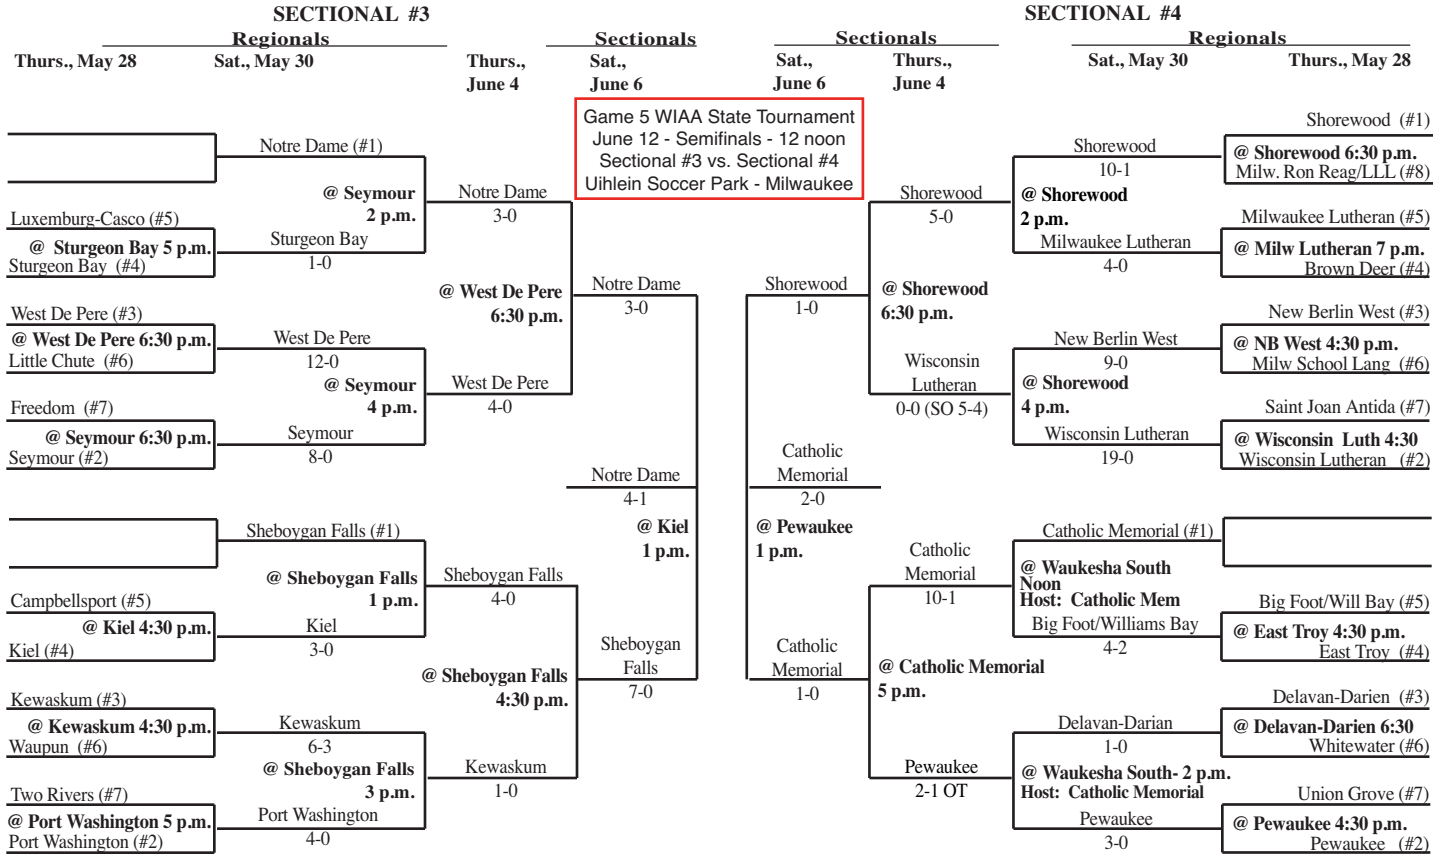

2009 Girls Soccer Assignments – Division 2

(Higher seed will host through sectional semifinal if on approved site list. May 30 games are double-headers.)

** Northland College

* Breese Stevens