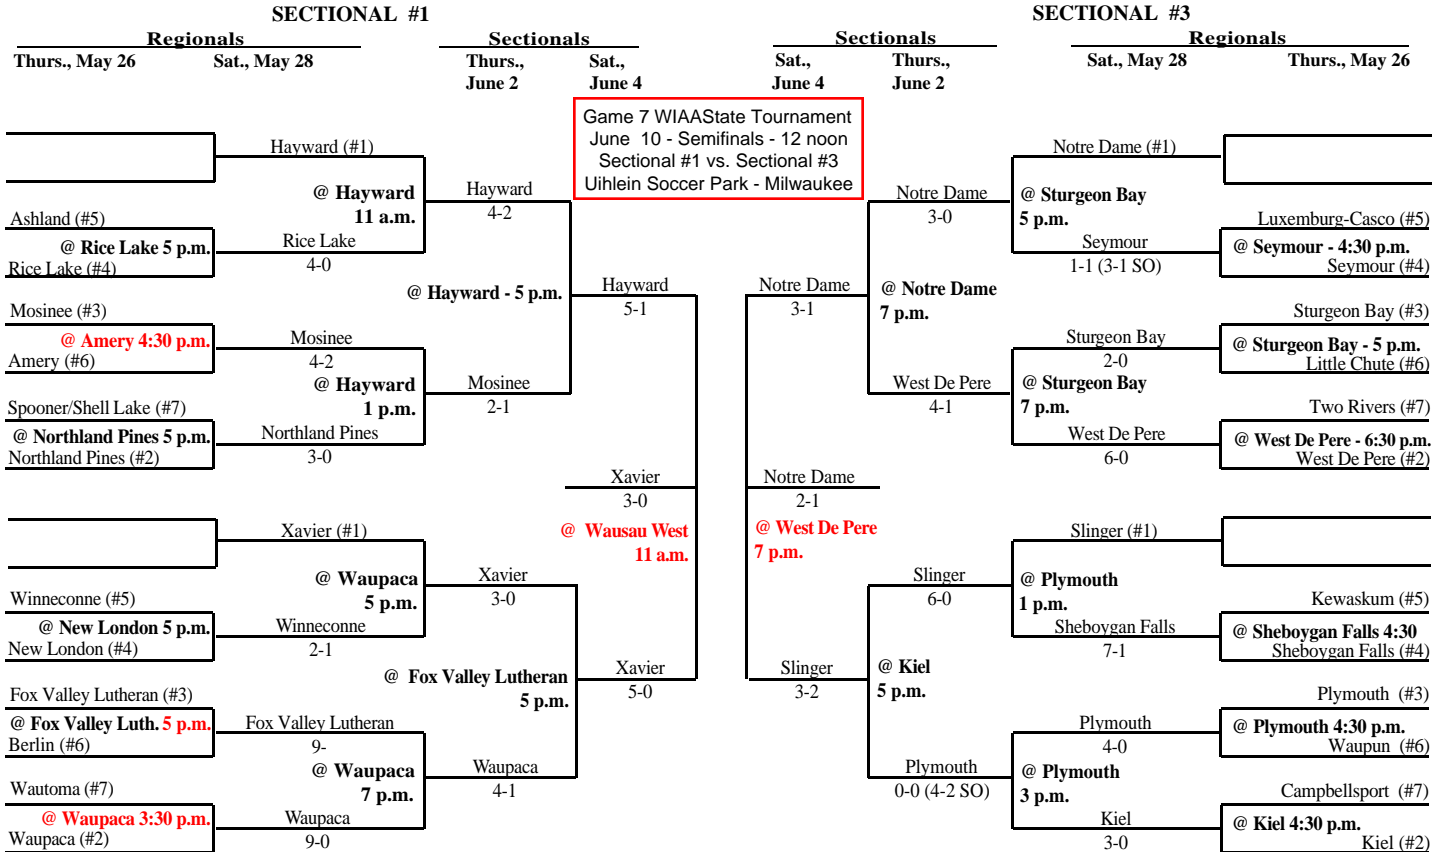

# 2005 Girls Soccer Assignments – Division 2

updated 6/4

\*Uihlein Soccer Park