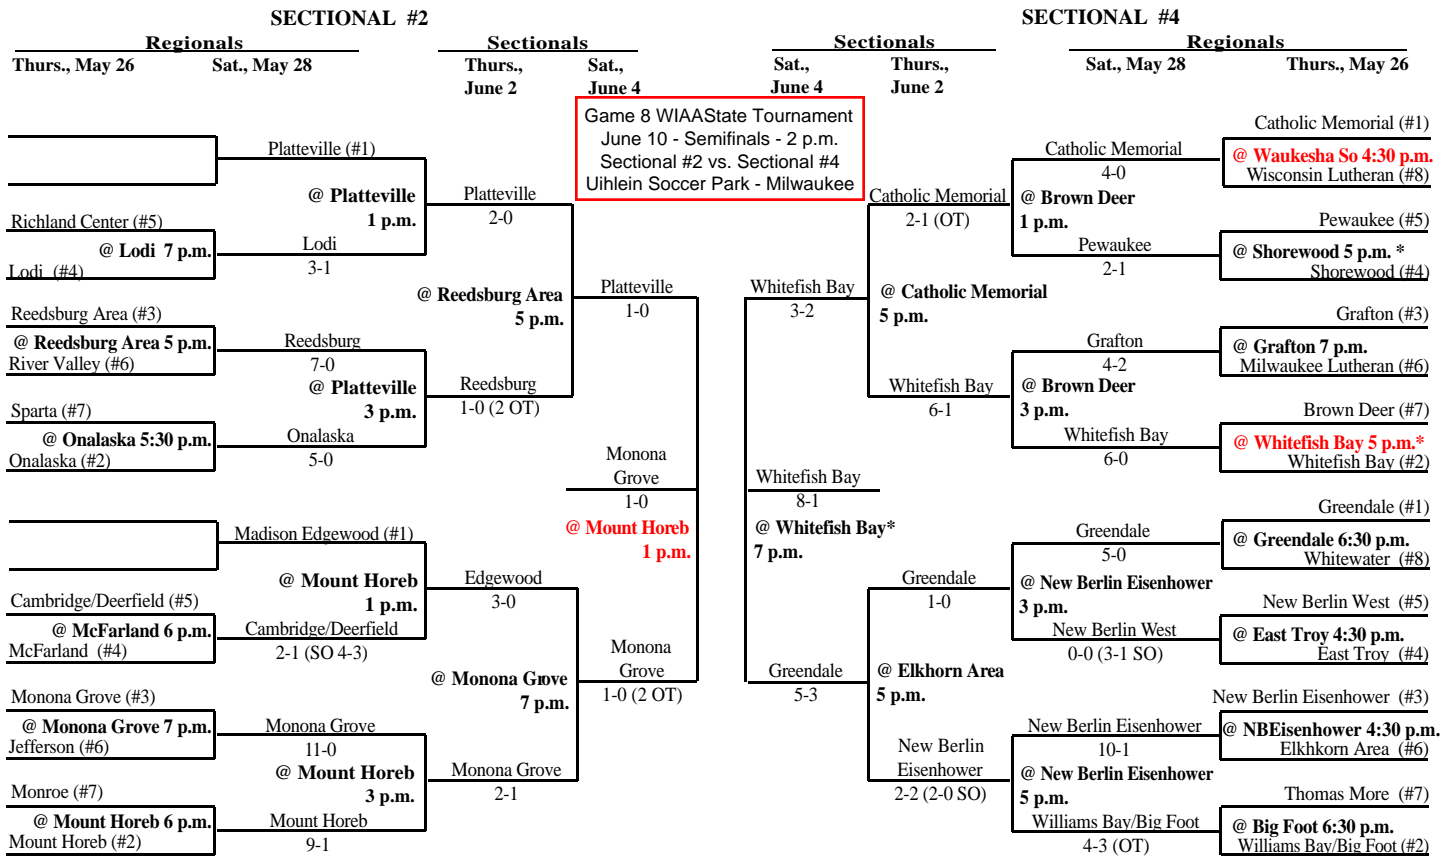

# 2005 Girls Soccer Assignments – Division 2

updated 6/4

\*Uihlein Soccer Park