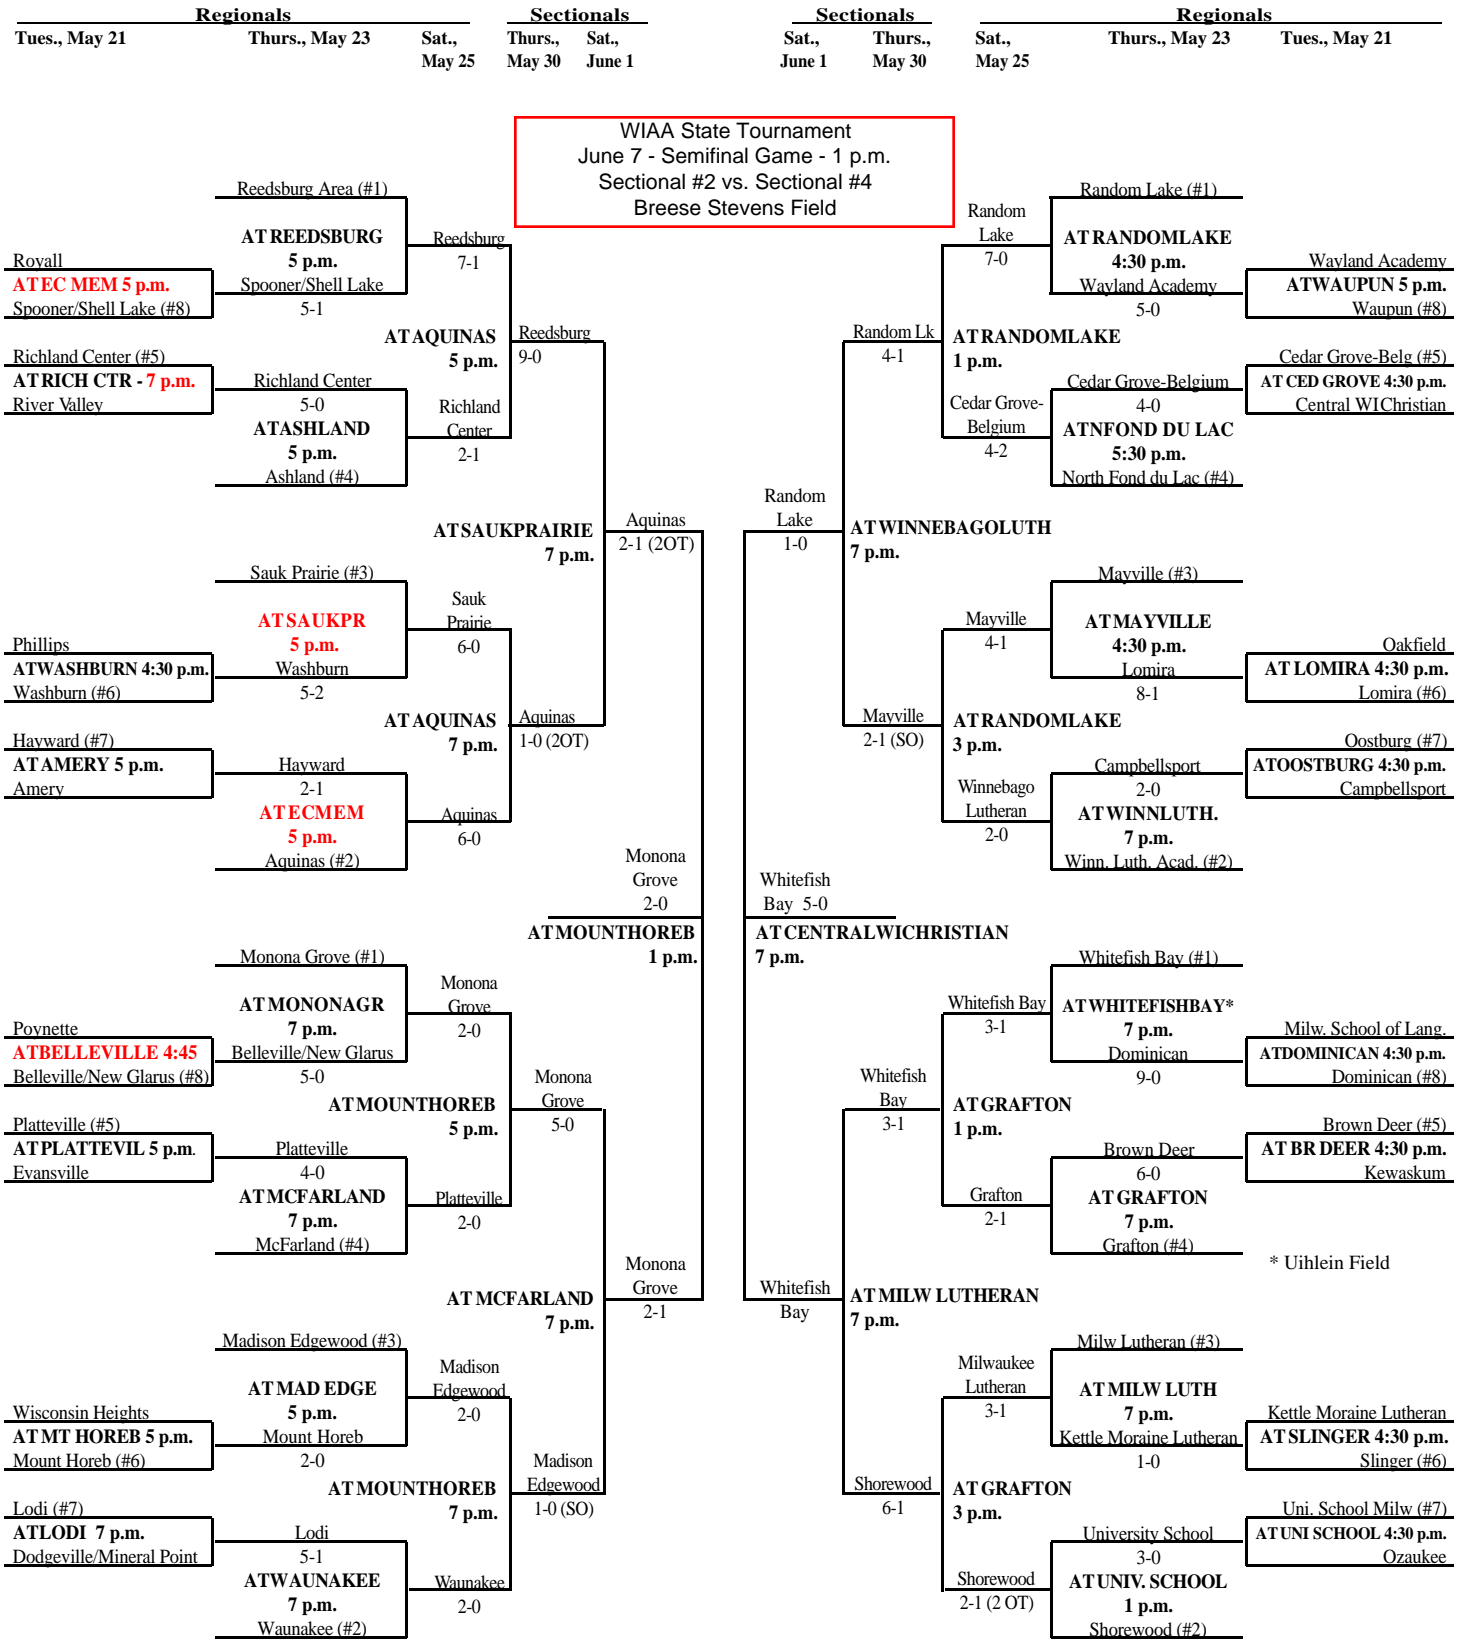

2002 Girls Soccer Assignments – Division 2

Updated 6/1/2002 - updated 8 p.m.

SECTIONAL #2

SECTIONAL #4

* Uihlein Field