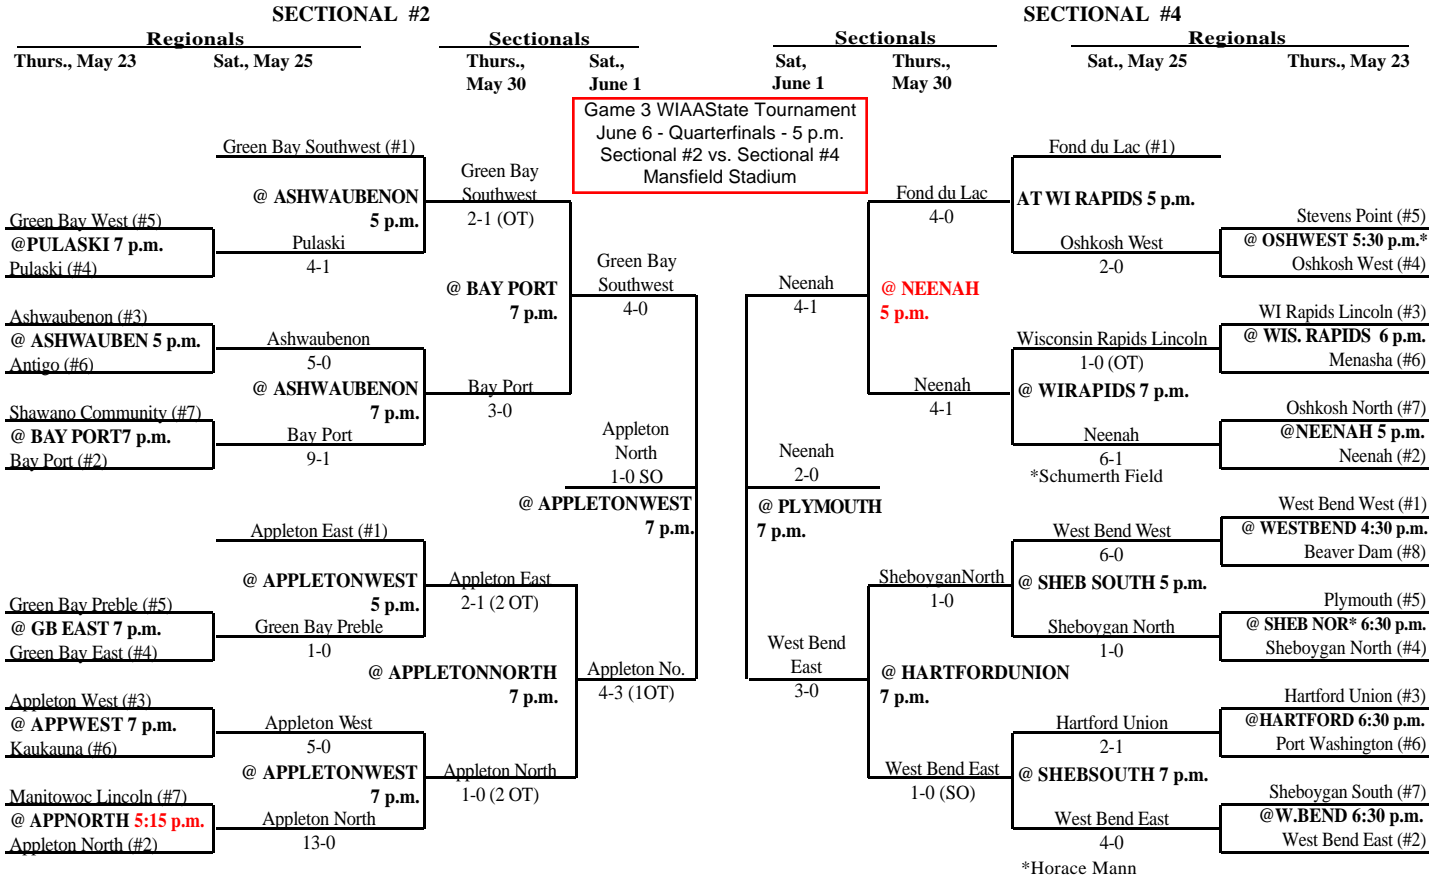

2002 Girls Soccer Assignments – Division 1

updated 6/1/2002 - updated 10:10 p.m.

2002 Girls Soccer Assignments – Division 1

*Horace Mann

*Breese Stevens Field