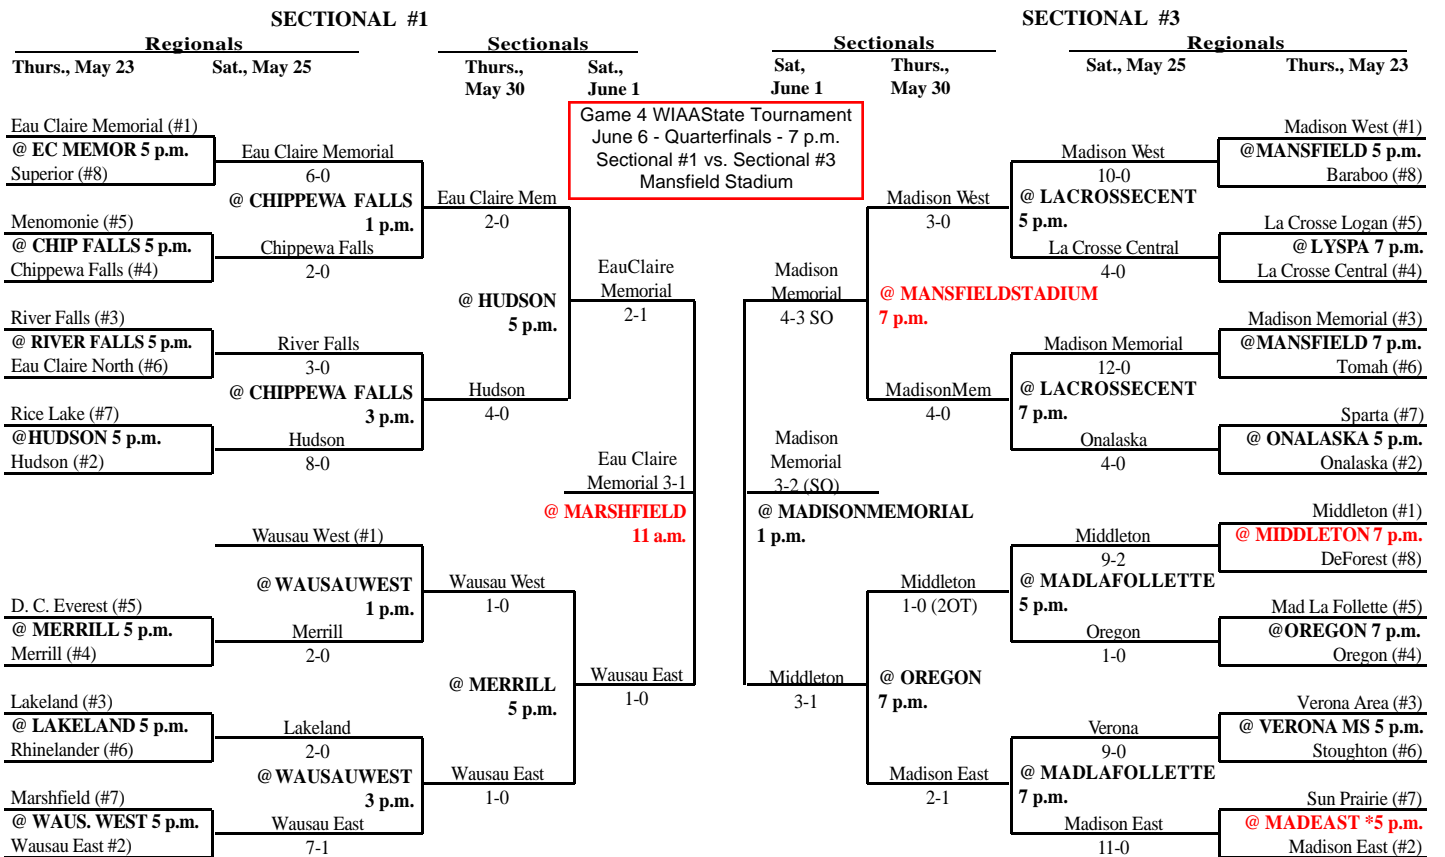

2002 Girls Soccer Assignments – Division 1

updated 6/1/2002 - updated 10:10 p.m.

2002 Girls Soccer Assignments – Division 1

*Horace Mann

*Breese Stevens Field