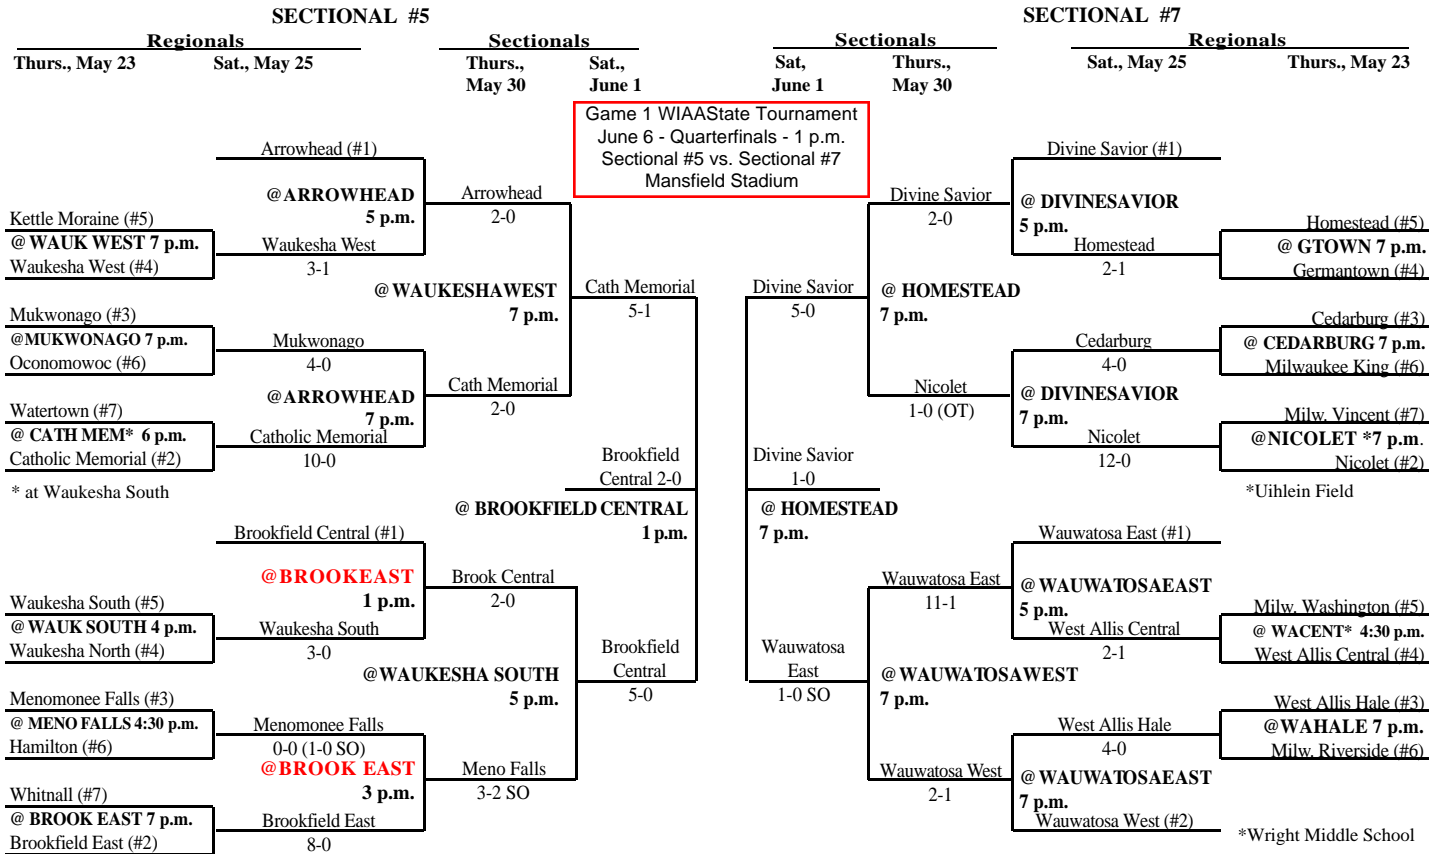

2002 Girls Soccer Assignments – Division 1

updated 6/1/2002 - updated 10:10 p.m.

2002 Girls Soccer Assignments – Division 1

*Horace Mann

*Breese Stevens Field