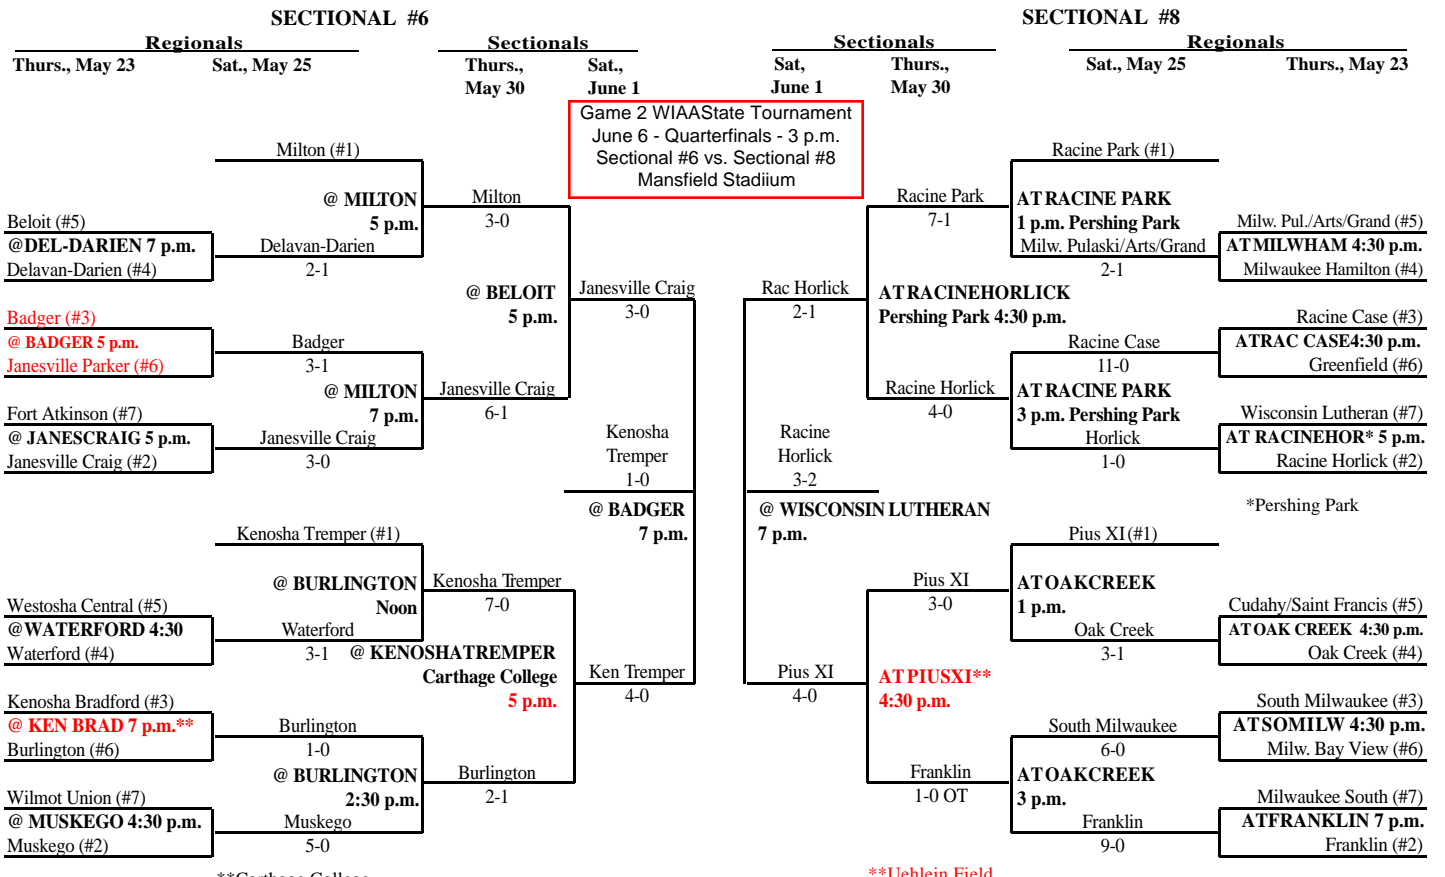

2002 Girls Soccer Assignments – Division 1

updated 6/1/2002 - updated 10:10 p.m.

2002 Girls Soccer Assignments – Division 1

*Horace Mann

*Breese Stevens Field