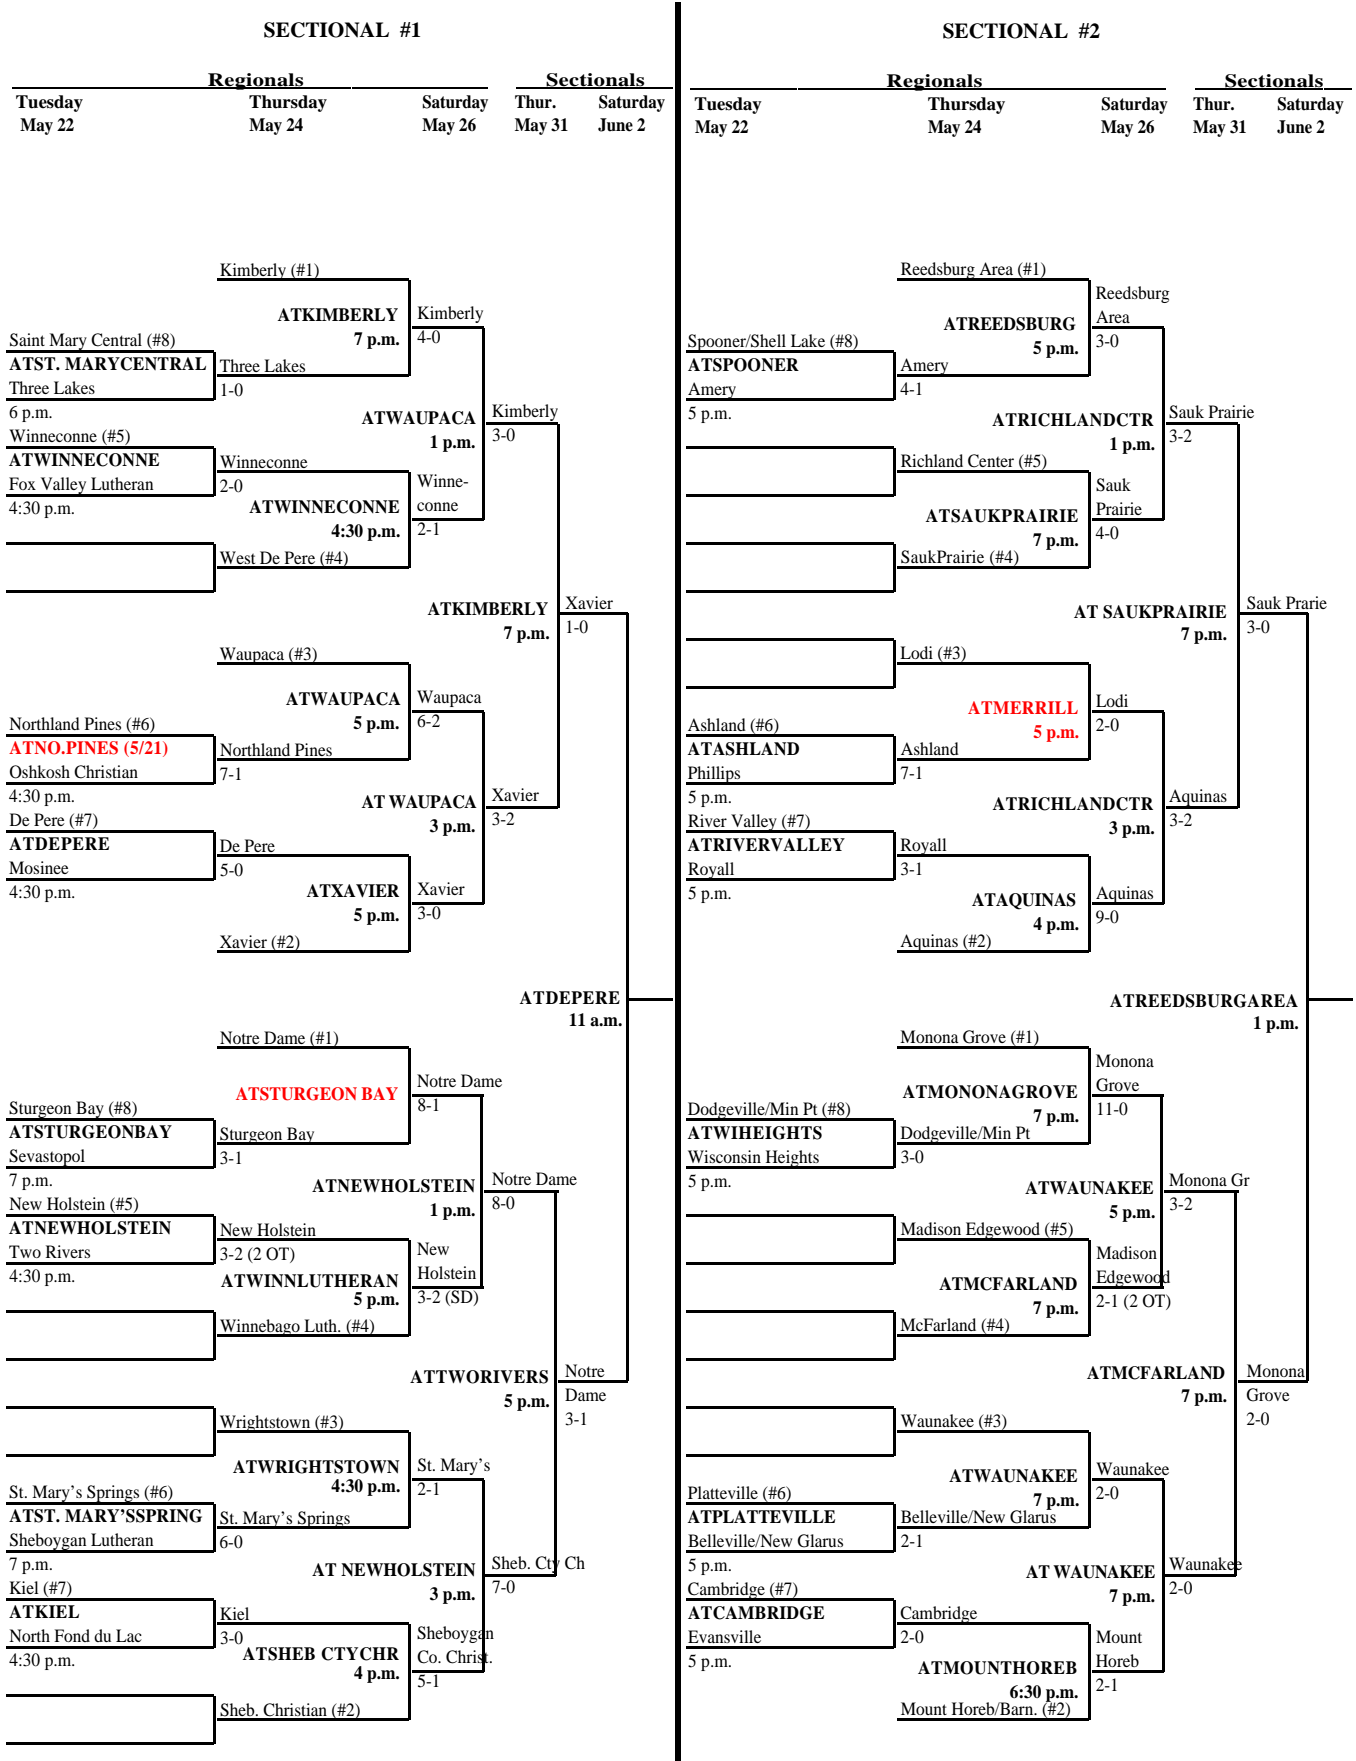

2001 Girls Soccer Assignments – Division 2

changes in red - updated 5/29/01

2001 Girls Soccer Assignments – Division 2

SECTIONAL #3

SECTIONAL #4

Regionals			Sectionals	
Tuesday May 22	Thursday May 24	Saturday May 26	Thur. May 31	Saturday June 2
	Lake Mills (#1)			
Watertown Luther Prep (#8)	ATLAKEMILLS 5 p.m.	Lake Mills		
ATUNIVERSITYLAKE University Lake School 4:30 p.m.	Luther Prep 10-0	2-1		
	ATLAKEMILLS	Hustisford		
Whitewater (#5)	Whitewater	10 a.m.		
ATWHITEWATER Jefferson 7 p.m.	8-0	1-0		
	ATHUSTISFORD 5 p.m.	Hustisford		
	Hustisford (#4)	3-0		
	AT ELKHORNAREA 7 p.m. Wed. 5/30	Hustisford		
	Elkhorn Area (#3)	3-0		
	ATELKHORNAREA 7 p.m.	Elkhorn Area		
Big Foot/Williams Bay (#6)	Big Foot/Williams Bay	3-2		
ATBIGFOOT East Troy 7 p.m.	5-0			
	ATLAKEMILLS 12 Noon	Del-Dar		
Palmyra-Eagle (#7)	Palmyra-Eagle	3-2		
ATPALMYRA-EAGLE Columbus 6 p.m.	3-2 (SD)			
	ATDEL-DARIEN 7 p.m.	Delavan-Darien		
	Delavan-Darien (#2)	4-0		
	ATNEWBERLINWEST 1 p.m.			
	The Prairie School (#1)			
	THEPRAIRIESCHOOL 4:30 p.m.	The Prairie School		
Milw. Thomas More (#8)	Thomas More	3-0		
ATBROOKFIELDACAD Brookfield Academy 4:30 p.m.	1-0			
	ATPEWAUKEE 5 p.m.	The Prairie School		
Pewaukee (#5)	Pewaukee	3-1		
ATPEWAUKEE Racine Lutheran 4:30 p.m.	10-0			
	ATNEWBERLINEISEN. 5 p.m.	Racine St. Cath.		
	New Berlin Eisen (#4)	2-1		
	ATRACINESTCATH. 7 p.m.	Racine St. Catherine's		
Martin Luther (#6)	Martin Luther	2-0		
ATMARTINLUTHER Greendale 7 p.m.	3-0			
	ATPEWAUKEE 7 p.m.	Racine St. C		
Heritage Christian (#7)	Heritage Christian	3-2		
ATHERTCHRISTIAN Kenosha St. Joseph 4:30 p.m.	9-0			
	ATNBWEST 4:30 p.m.	New Berlin West		
	New BerlinWest (#2)	2-1		