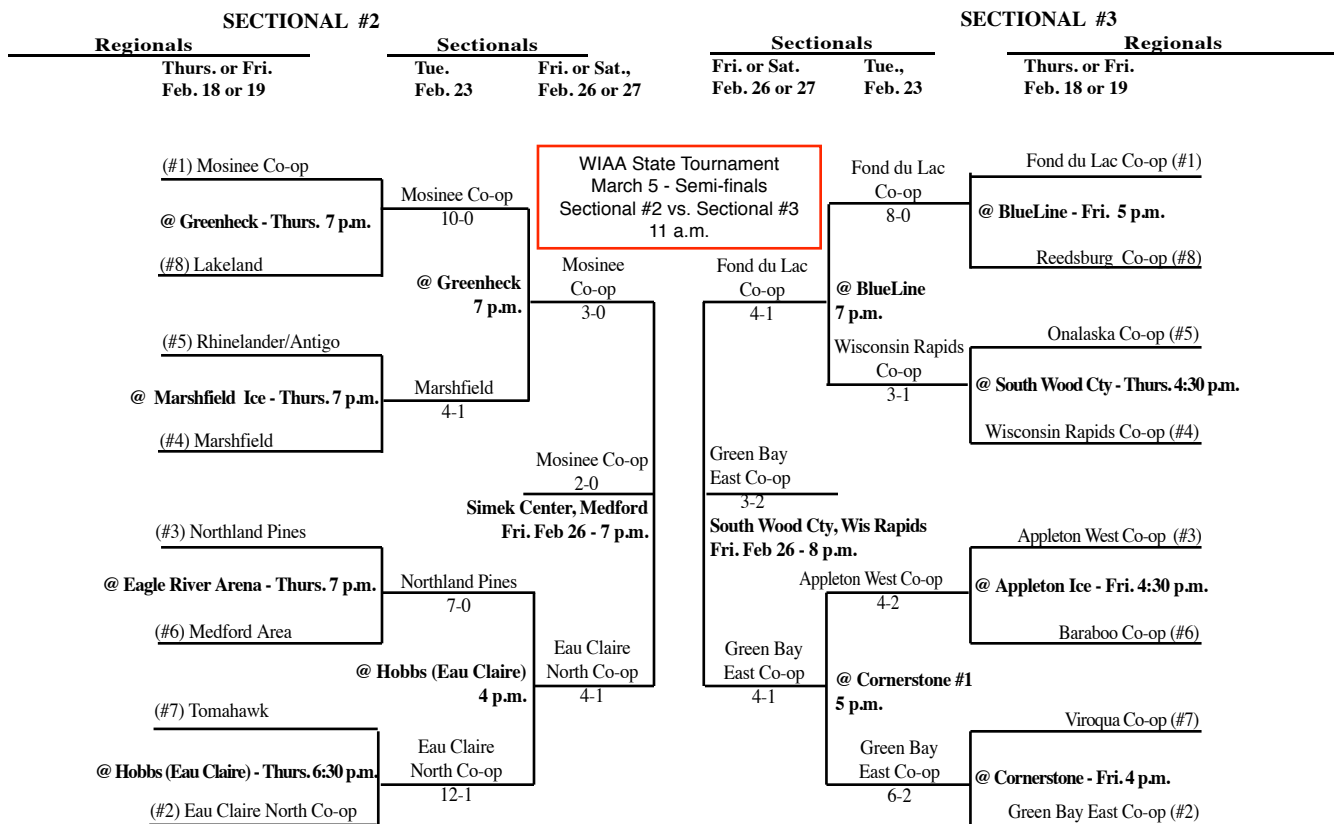

2010 Girls Hockey Assignments

Updated 2/27 - 9:15 p.m.

WIAA State Tournament
March 5 - Semi-finals
Sectional #2 vs. Sectional #3
11 a.m.

WIAA State Tournament
March 5 - Semi-finals
Sectional #1 vs. Sectional #4
approx. 1:15 p.m.