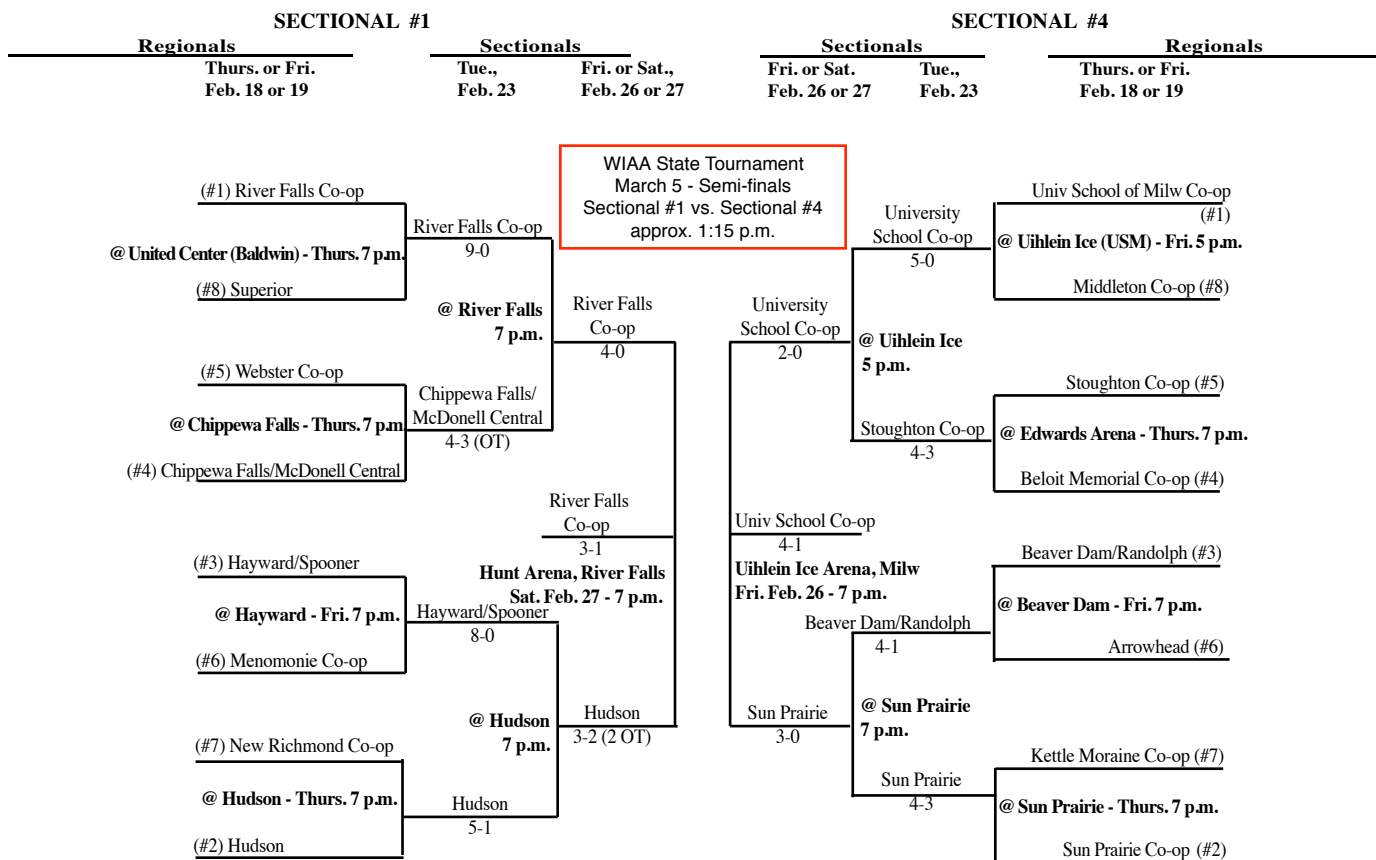

2010 Girls Hockey Assignments

Updated 2/27 - 9:15 p.m.

WIAA State Tournament
March 5 - Semi-finals
Sectional #2 vs. Sectional #3
11 a.m.

WIAA State Tournament
March 5 - Semi-finals
Sectional #1 vs. Sectional #4
approx. 1:15 p.m.