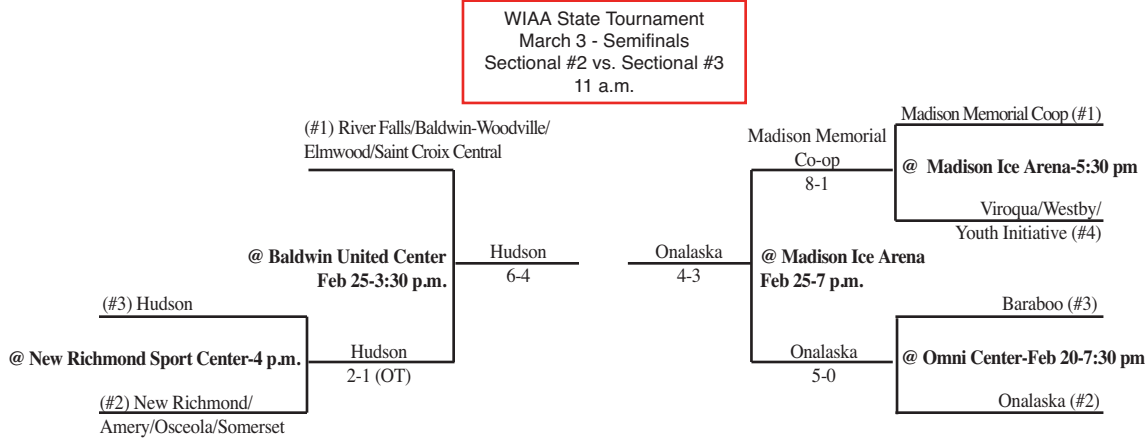

2006 Hockey Assignments

Sectionals Tuesday, Feb. 21	SECTIONAL #2 Fri.day or Saturday Feb. 24 or 25	SECTIONAL #3 Friday or Saturday Feb. 24 or 25	Sectionals Tuesday Feb. 21
--	---	--	---

Sectionals Tuesday Feb. 21	SECTIONAL #1 Friday or Saturday Feb. 24 or 25	SECTIONAL #4 Friday or Saturday Feb. 24 or 25	Sectionals Tuesday Feb. 21
---	--	--	---