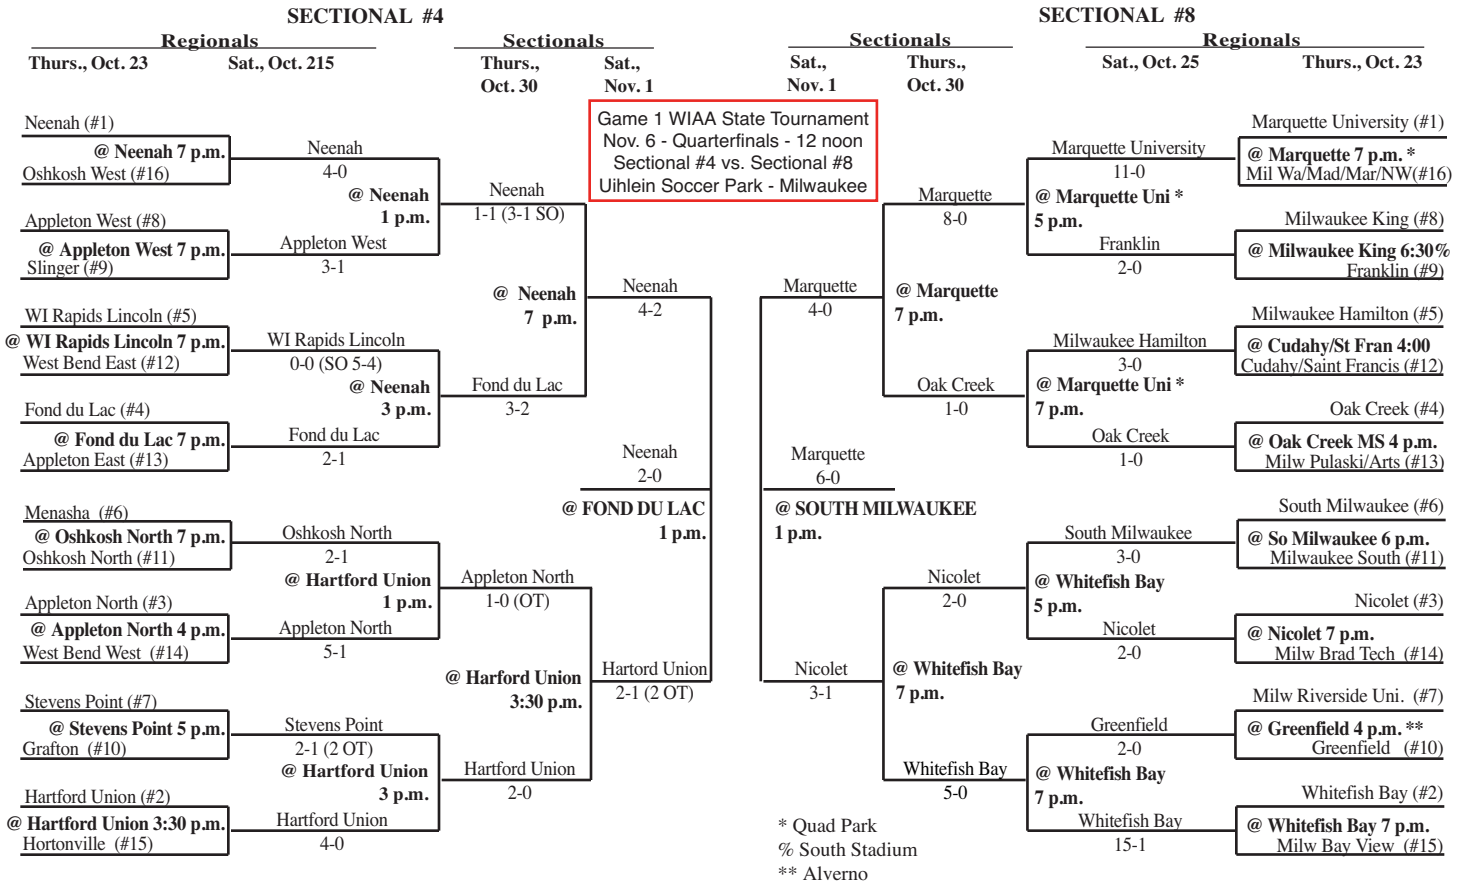

updated 11/1/08 - 9:55 p.m.

2008 Boys Soccer Assignments – Division 1

(Higher seed will host through sectional semifinal if on approved site. October 25 games are doubleheaders.)