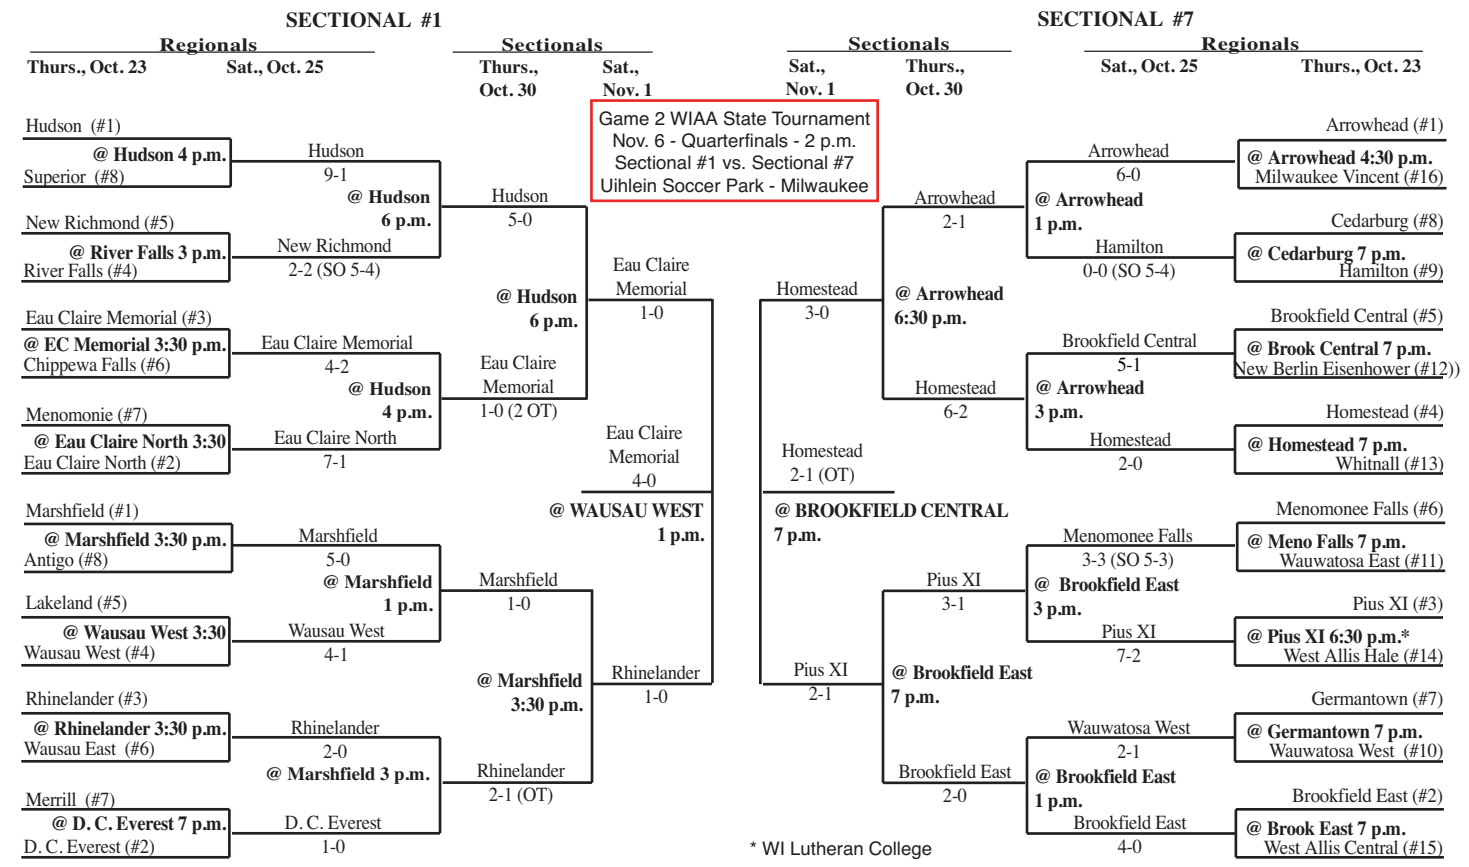

updated 11/1/08 - 9:55 p.m.

2008 Boys Soccer Assignments – Division 1

(Higher seed will host through sectional semifinal if on approved site. October 25 games are doubleheaders.)