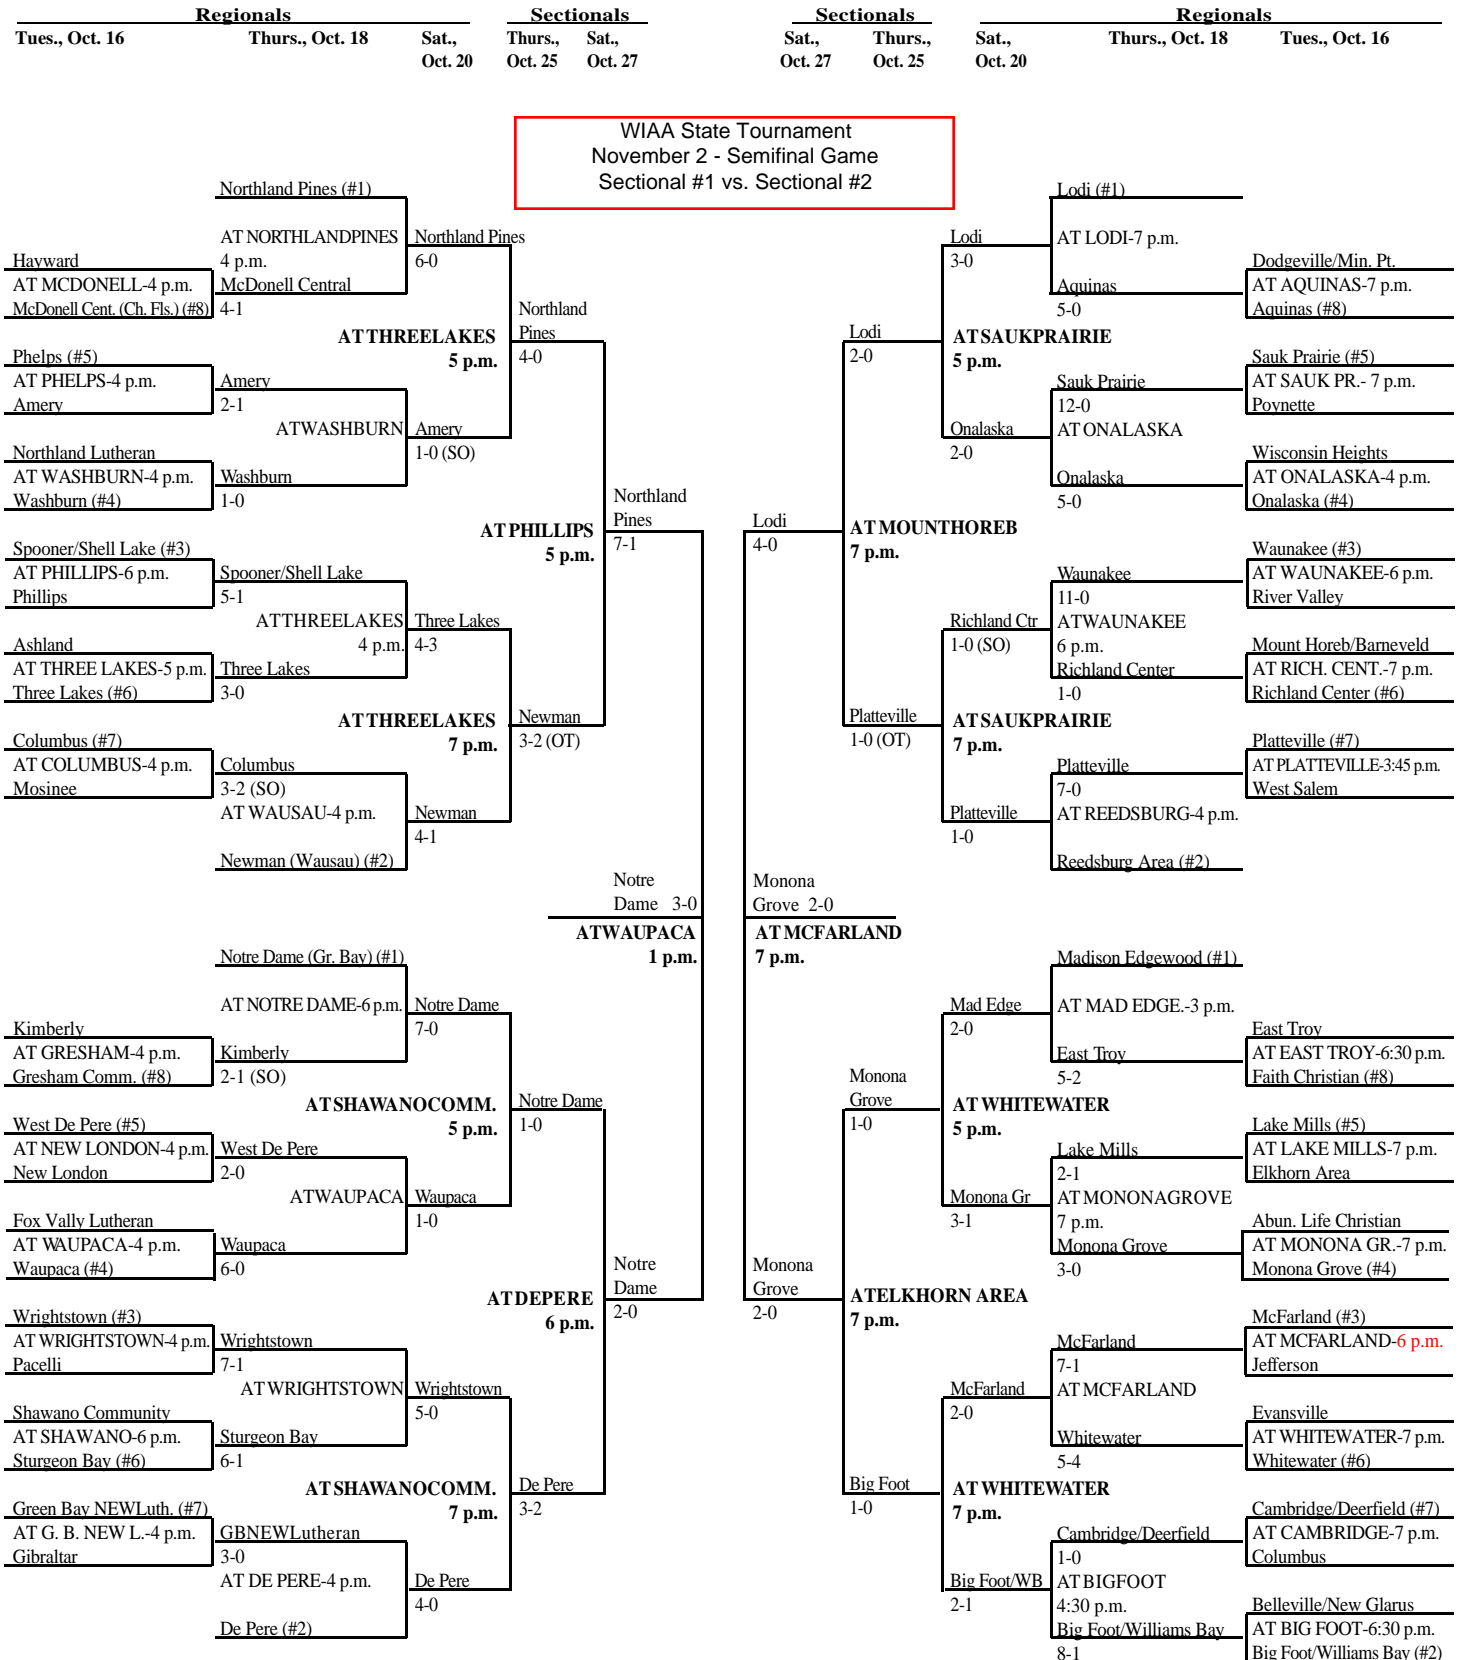

2001 Boys Soccer Assignments – Division 2

Updated 10/27/01

SECTIONAL #1

SECTIONAL #2

2001 Boys Soccer Assignments – Division 2

SECTIONAL #3

SECTIONAL #4

Regionals			Sectionals		Sectionals		Regionals		
Tues., Oct. 16	Thurs., Oct. 18	Sat., Oct. 20	Thurs., Oct. 25	Sat., Oct. 27	Sat., Oct. 27	Thurs., Oct. 25	Sat., Oct. 20	Thurs., Oct. 18	Tues., Oct. 16
<div style="border: 2px solid red; padding: 5px; display: inline-block;"> WIAA State Tournament November 2 - Semifinal Game Sectional #3 vs. Sectional #4 </div>									
Xavier (Appleton) (#1) AT XAVIER-4 p.m.			Xavier 6-0		Whitefish Bay 2-0		Whitefish Bay (#1) AT KMLUTH - 4 p.m.		
Wayland Academy AT WINNECONNE-4 p.m. Winneconne (#8)			Wayland Academy 3-2		Whitefish Bay 4-1		Kewaskum AT KET. MOR. LUT.-4 p.m. Kettle Moraine Luth. (#8)		
Omro (#5) AT OMRO-4 p.m.			Omro 5-2		AT GRAFTON 1 p.m.		Univ. School of Milw. (#5) AT UNIV. S. OF MILW.-4 p.m. Ozaukee		
Ripon AT VALL CHRISTIAN			Valley Christian 5-0		Grafton 3-1		University Lake School AT GRAFTON-7 p.m. Grafton (#4)		
Lomira AT VALLEY CHR.-4 p.m. Valley Christian (#4)			Valley Christian 6-0		AT GRAFTON 7 p.m.		St. John's NW Military AT DOMINICAN-4 p.m. St. John's NW Military		
Mayville (#3) AT RIBBENS PARK-4 p.m.			Mayville 7-0		Milw Luth 4-0		Watertown Luth. Prep AT MILW. LUTH-7p.m. Milwaukee Lutheran (#6)		
North Fond du Lac AT ST. MARY CEN.-7 p.m. Saint Mary Central (#6)			St. Mary Central 10-0		Shorewood 4-3		Brown Deer AT SLINGER-4 p.m. Brown Deer		
Waupun (#7) AT WAUPUN-4 p.m.			Waupun 3-1 (OT)		Racine St. Catherine's 5-4		Racine St. Catherine's (#1) AT PERSHING FIELD-4 p.m.		
Oakfield AT CENTWICHRI			Cent WI Ch 1-0		AT MILWAUKEELUTHERAN 7 p.m.		Shoreland Lutheran AT MILW. TH. M.-4 p.m. Milw. Thomas More (#8)		
Oshkosh Lourdes AT CENT. WI. CHR.-5 p.m. Central WI Christian (#2)			Cent WI Christian 11-0		Racine St. Catherine's 2-1		The Prairie School (#5) AT THE PRAIRIE-4 p.m. Kenosha St. Joseph		
Sheb. Cty. Christian (#1) AT SHEB. C. CHR.-4 p.m.			Sheb. Cty 4-1		AT PEWAUKEE 7 p.m.		Pewaukee (#3) AT PEWAUKEE-7 p.m. Racine Lutheran		
Stockbridge AT SHEB. AREA L.-4p.m. Sheb. Area Lutheran (#8)			Sheboygan Area Lutheran 8-0		Racine St. Catherine's 2-1		Brookfield Academy AT NEW BER. EISEN.-4 p.m. New Berlin Eisen. (#6)		
Kiel (#5) AT KIEL-4 p.m.			Kiel 7-0		AT NEWBERLIN 3 p.m.		Greendale (#7) AT GREENDALE-7 p.m. Martin Luther		
Two Rivers AT RANDOMLAKE			Kiel 3-1		AT KEN. CHRISTIAN LIFE 1 p.m.		The Prairie School AT THE PRAIRIE-4 p.m. Kenosha St. Joseph		
Kohler AT RANDOM L.-4:30 p.m. Random Lake (#4)			Random Lake 1-0		The Prairie School 5-3		ATNBWEST Parkway Christian AT NEW BER. W-4 p.m. New Berlin West (#4)		
Oostburg (#3) AT OOSTBURG- 3 p.m.			Oostburg 5-1		Racine St. Catherine's 4-1		New Berlin West 8-0		
Cedar Grove AT OOSTBURG			Oostburg 2-0		AT PEWAUKEE 7 p.m.		Pewaukee 9-0		
Campbellsport AT ST. LAWRENCE-4 p.m. St. Lawrence Sem. (#6)			St. Lawrence Seminary 3-2		AT PEWAUKEE 11-2		AT PEWAUKEE		
Winnebago Luth. Aca. (#7) AT WINN. LUT. AC.-7 p.m.			Winnebago Luth Acad 4-0		AT KEN. CHRISTIAN LIFE 3 p.m.		Brookfield Academy AT NEW BER. EISEN.-4 p.m. New Berlin Eisen. (#6)		
Saint Mary's Springs AT NEW HOLSTEIN			Winn Luth 2-1		Greendale 2-0		AT HERITAGECH		
Sheboygan Falls AT NEW HOLSTEIN-7 p.m. New Holstein (#2)			New Holstein 9-0		Greendale 1-0 (SO)		Kenosha Christian Life AT HERITAGE CH-4 p.m. Heritage Christian (#2)		