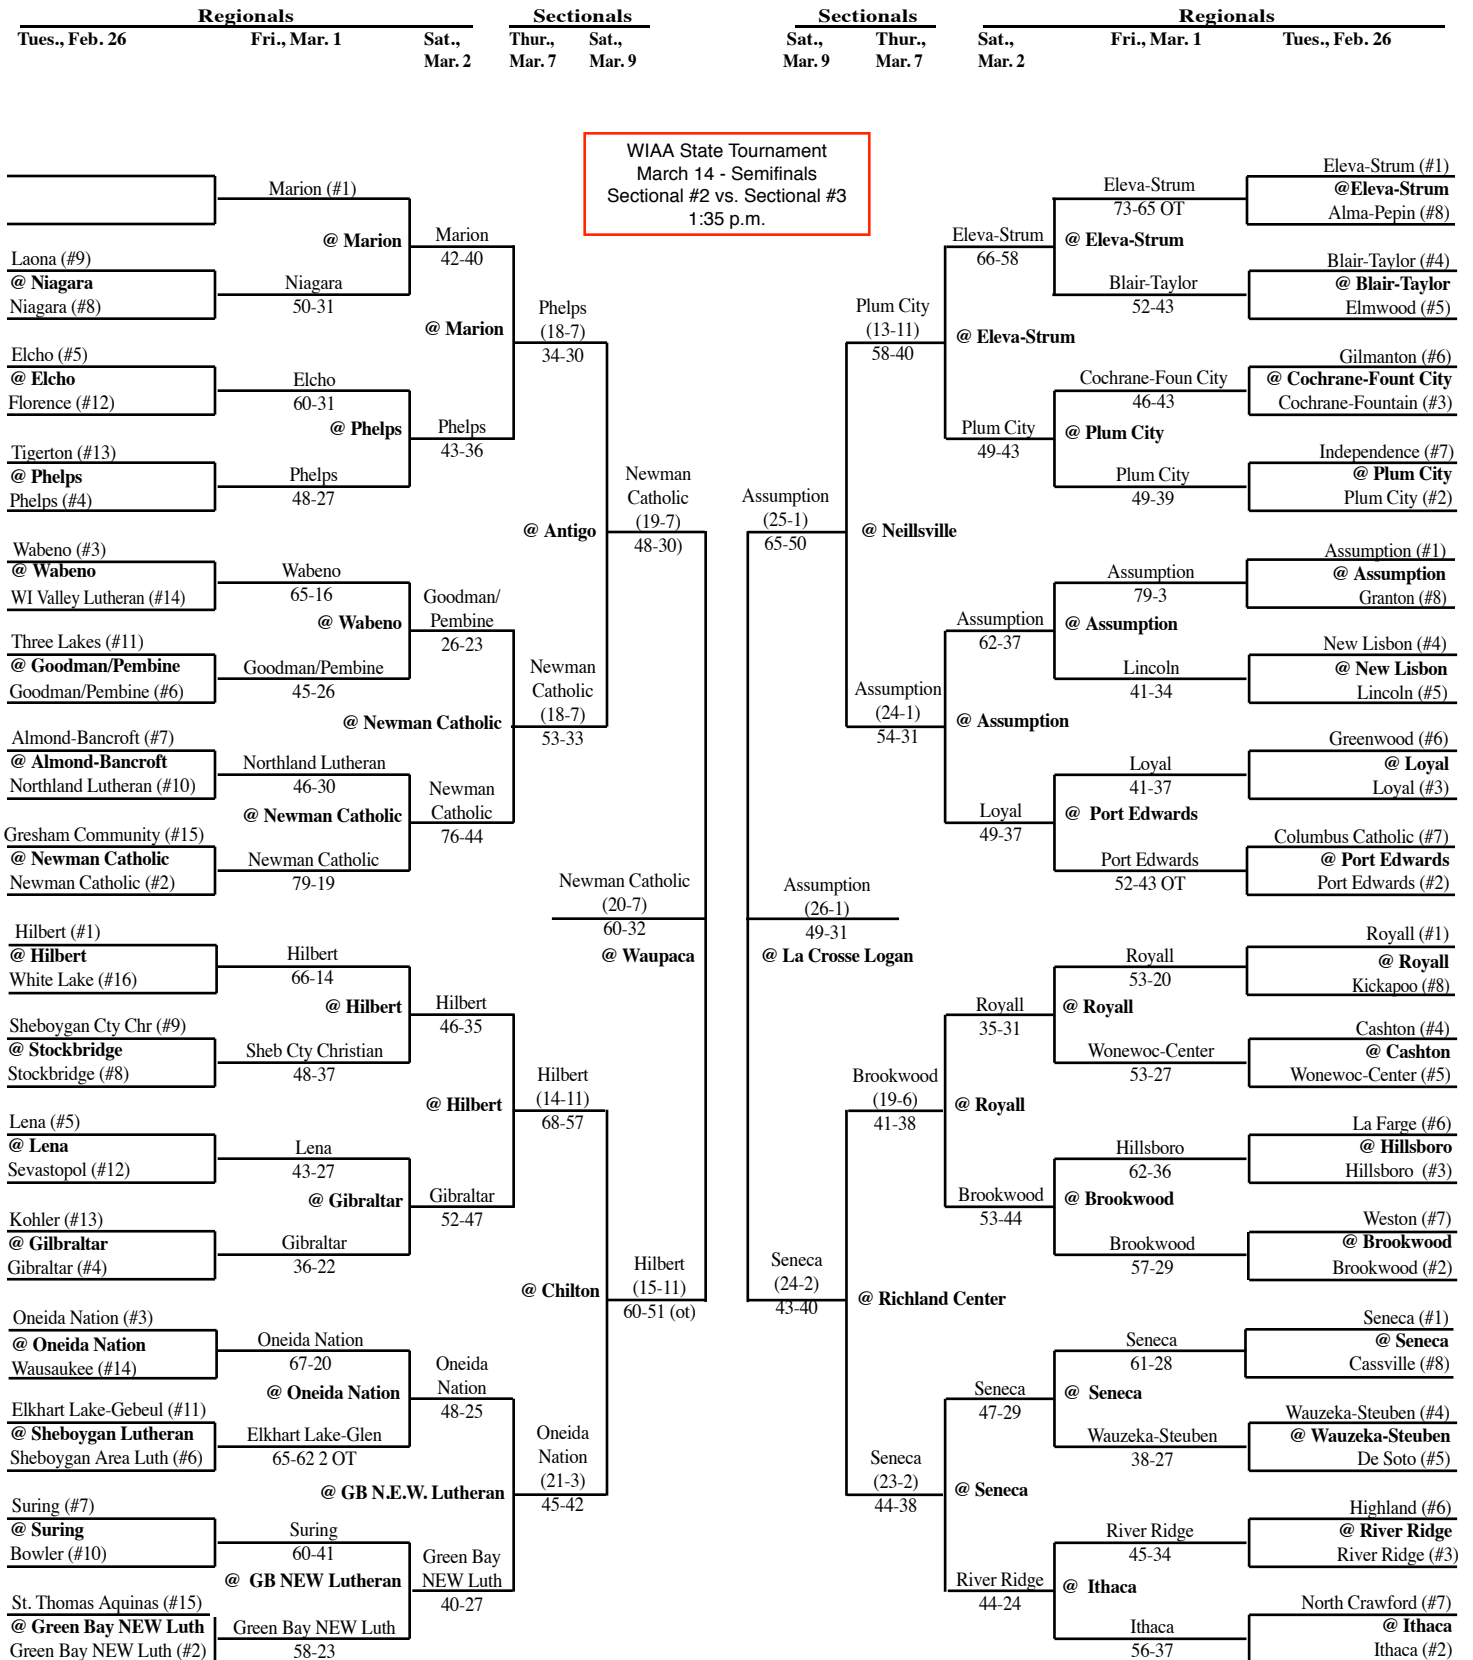

2013 Girls Basketball Assignments – Division 5

Higher seeded team hosts through the regional final game.

Game time - 7 p.m. unless otherwise noted. We attempt to post accurate game times, but not all host schools report changes to us. Check with host school for most accurate game times!

updated 3/9/13

SECTIONAL #2

SECTIONAL #3

2013 Girls Basketball Assignments – Division 5

Higher seeded team hosts through the regional final game.

Game time - 7 p.m. unless otherwise noted. We attempt to post accurate game times, but not all host schools report changes to us. Check with host school for most accurate game times!