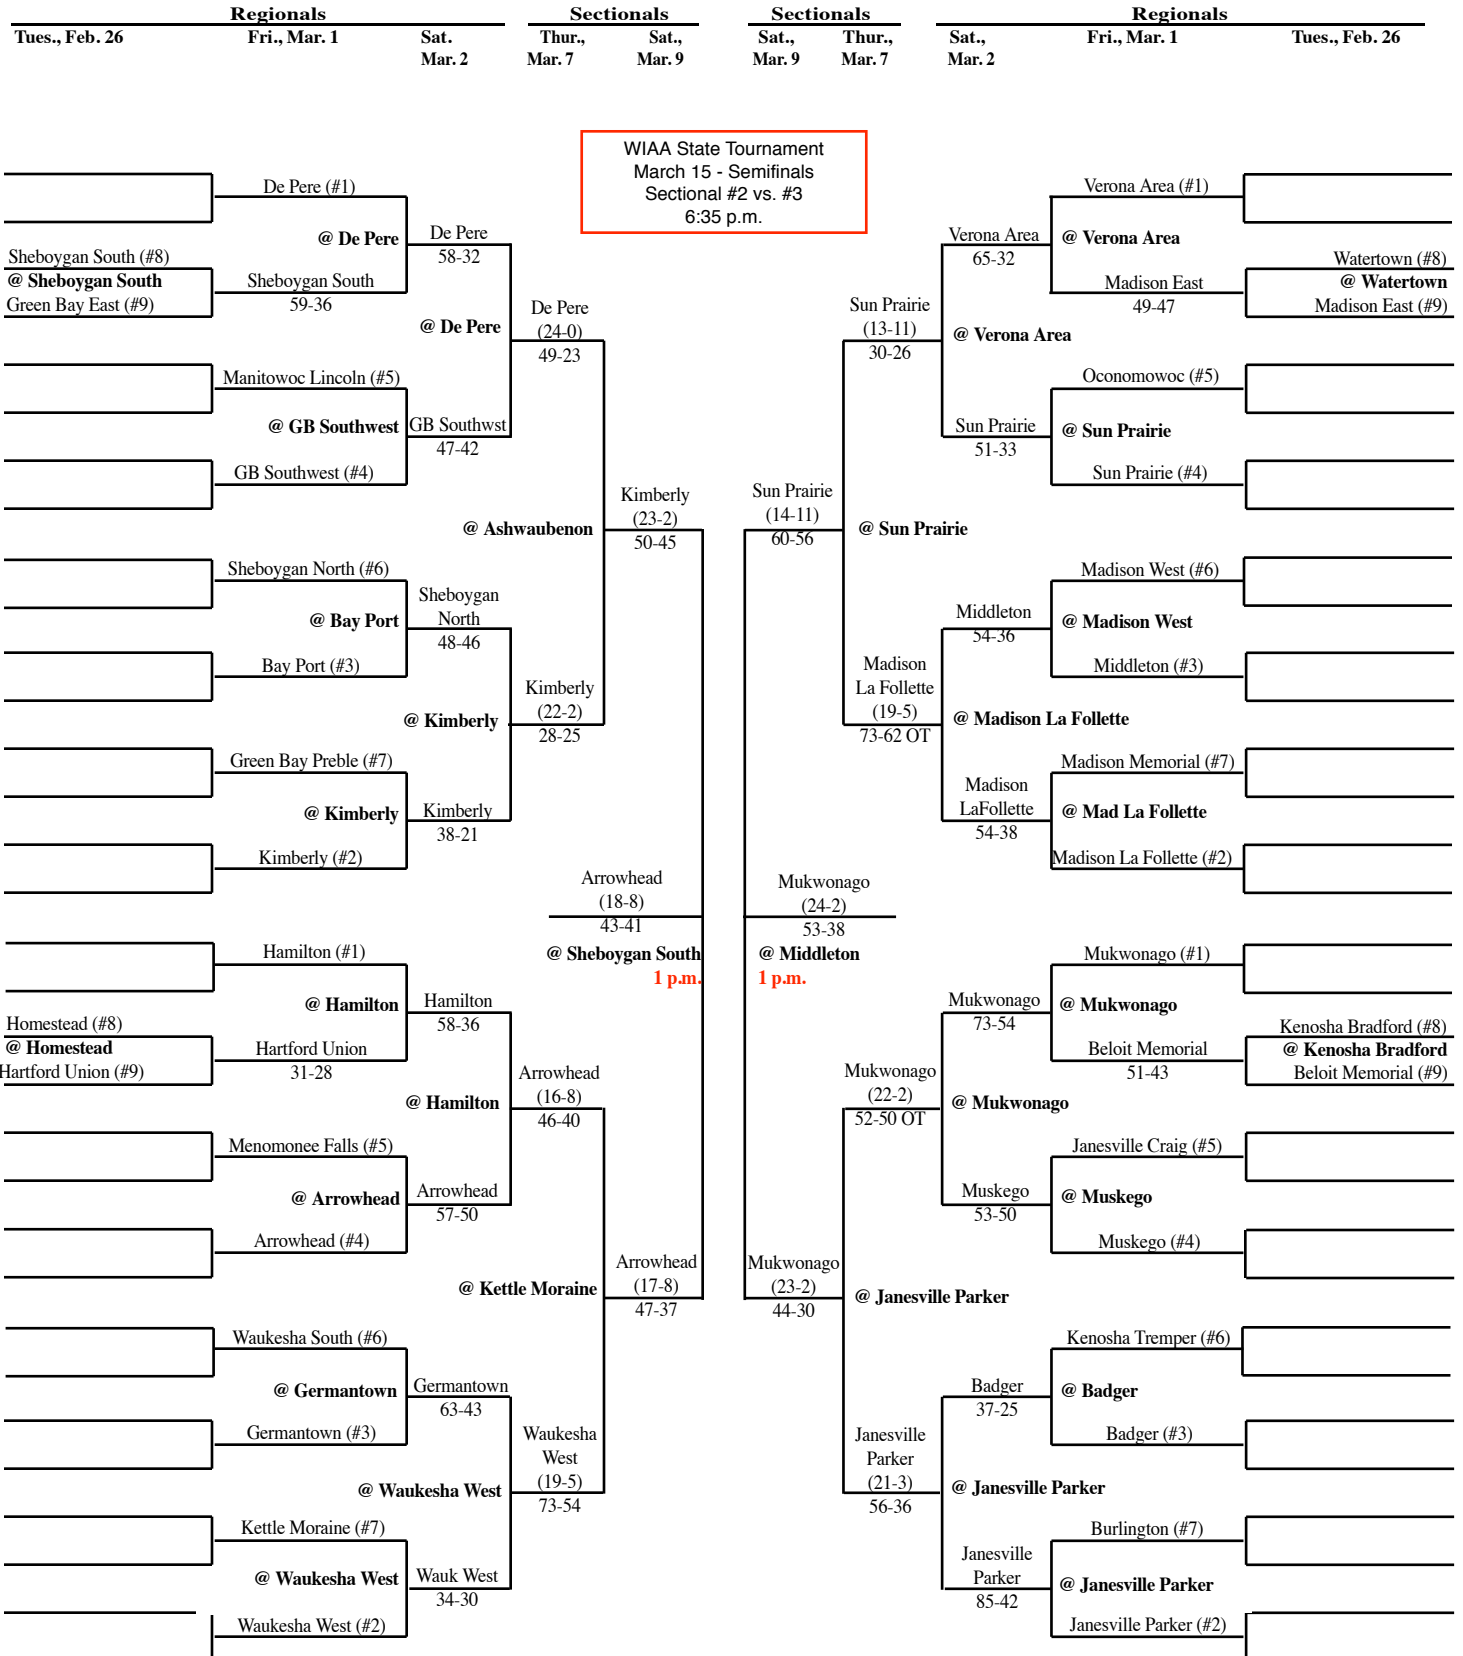

2013 Girls Basketball Assignments – Division 1

Higher seeded team hosts through the regional finals (March 2).

Game time - 7 p.m. unless otherwise noted. We attempt to post accurate game times, but not all host schools report changes to us. Check with host school for most accurate game times!

updated 3/9/13

SECTIONAL #2

SECTIONAL #3

WIAA State Tournament
March 15 - Semifinals
Sectional #2 vs. #3
6:35 p.m.

2013 Girls Basketball Assignments – Division 1

Higher seeded team hosts through the regional finals (March 2).