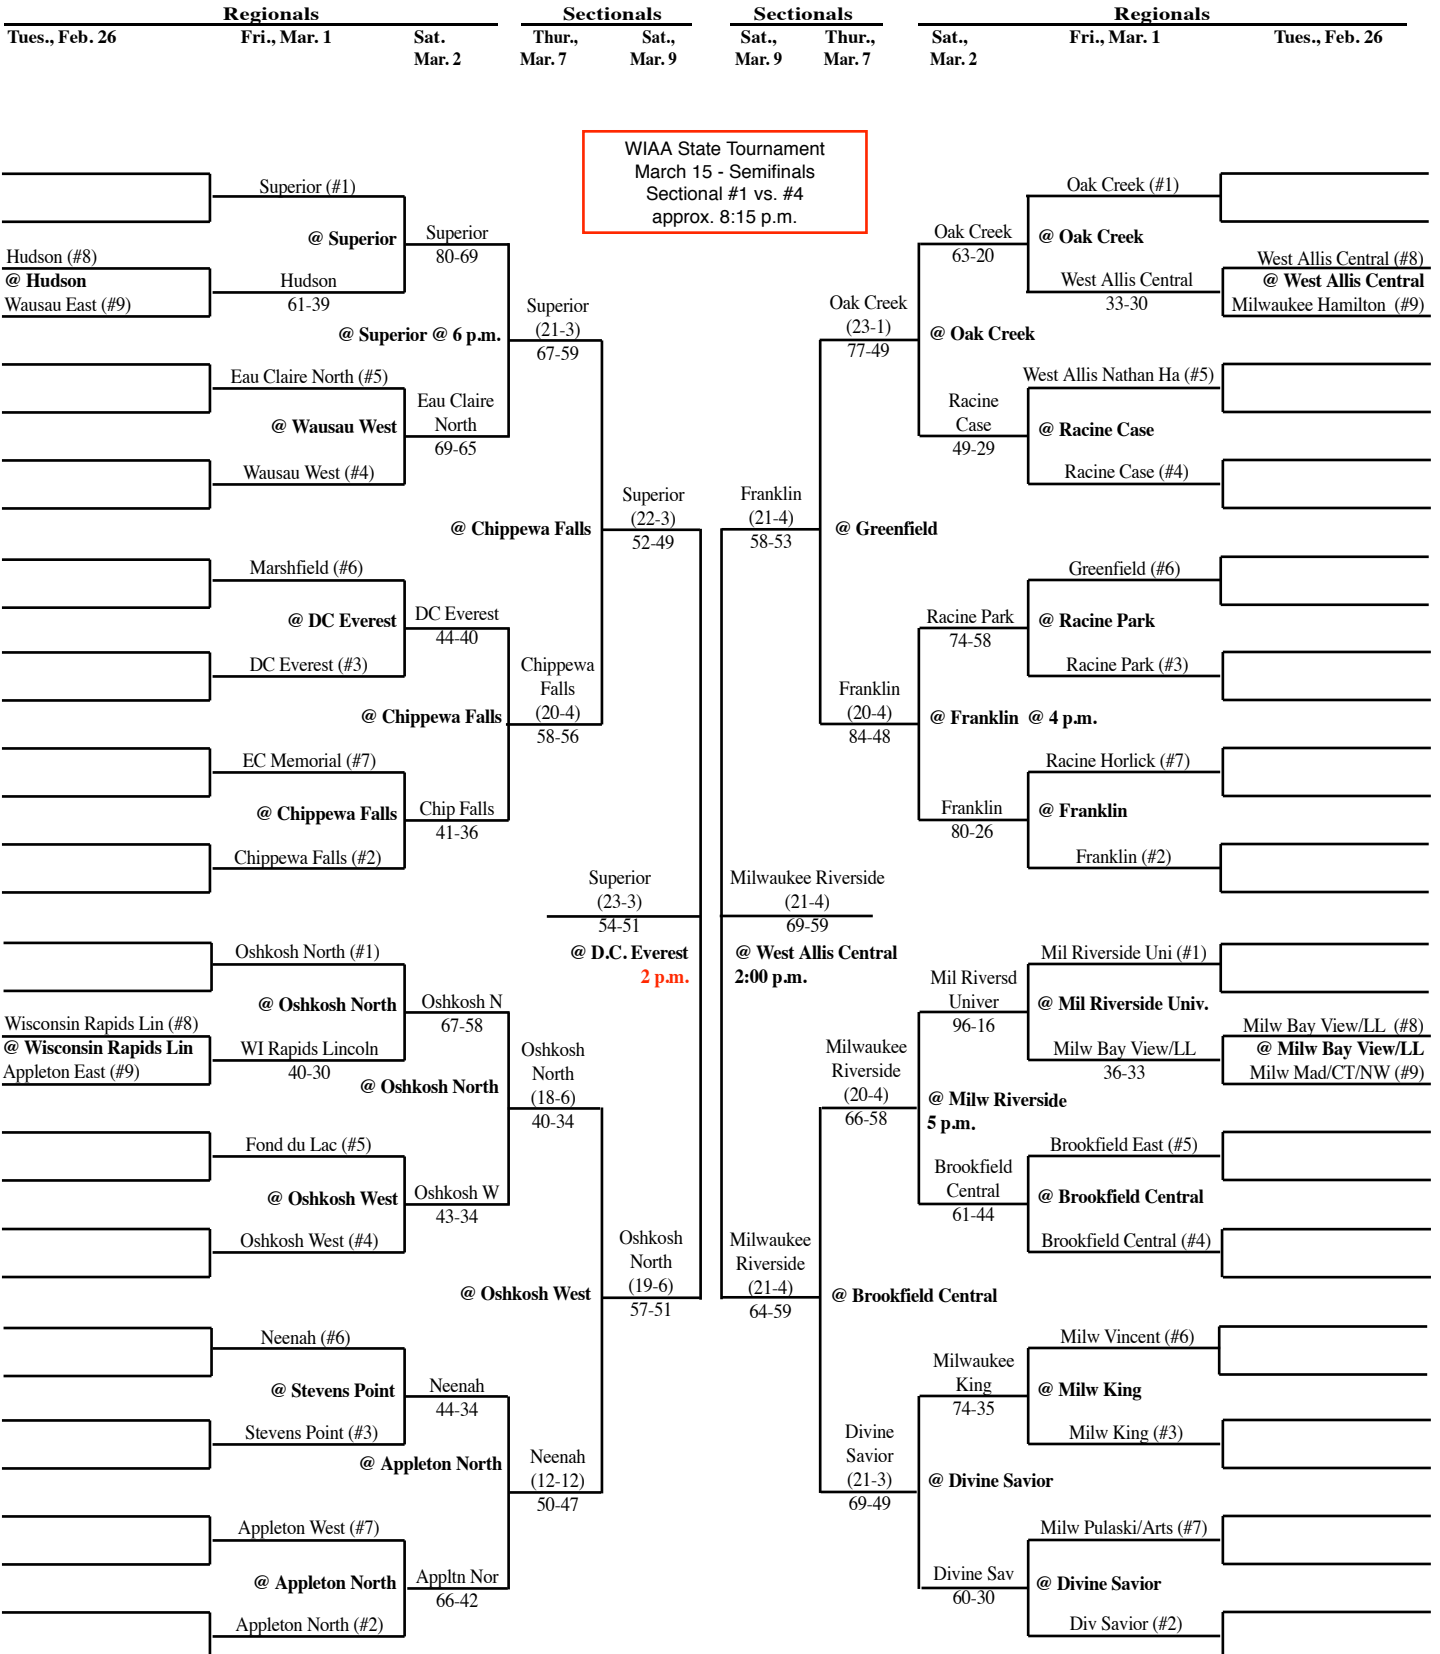

2013 Girls Basketball Assignments – Division 1

Higher seeded team hosts through the regional finals (March 2).

Game time - 7 p.m. unless otherwise noted. We attempt to post accurate game times, but not all host schools report changes to us. Check with host school for most accurate game times!

updated 3/9/13

SECTIONAL #2

SECTIONAL #3

WIAA State Tournament
March 15 - Semifinals
Sectional #2 vs. #3
6:35 p.m.

2013 Girls Basketball Assignments – Division 1

Higher seeded team hosts through the regional finals (March 2).

Game time - 7 p.m. unless otherwise noted. We attempt to post accurate game times, but not all host schools report changes to us. Check with host school for most accurate game times!

SECTIONAL #1

SECTIONAL #4