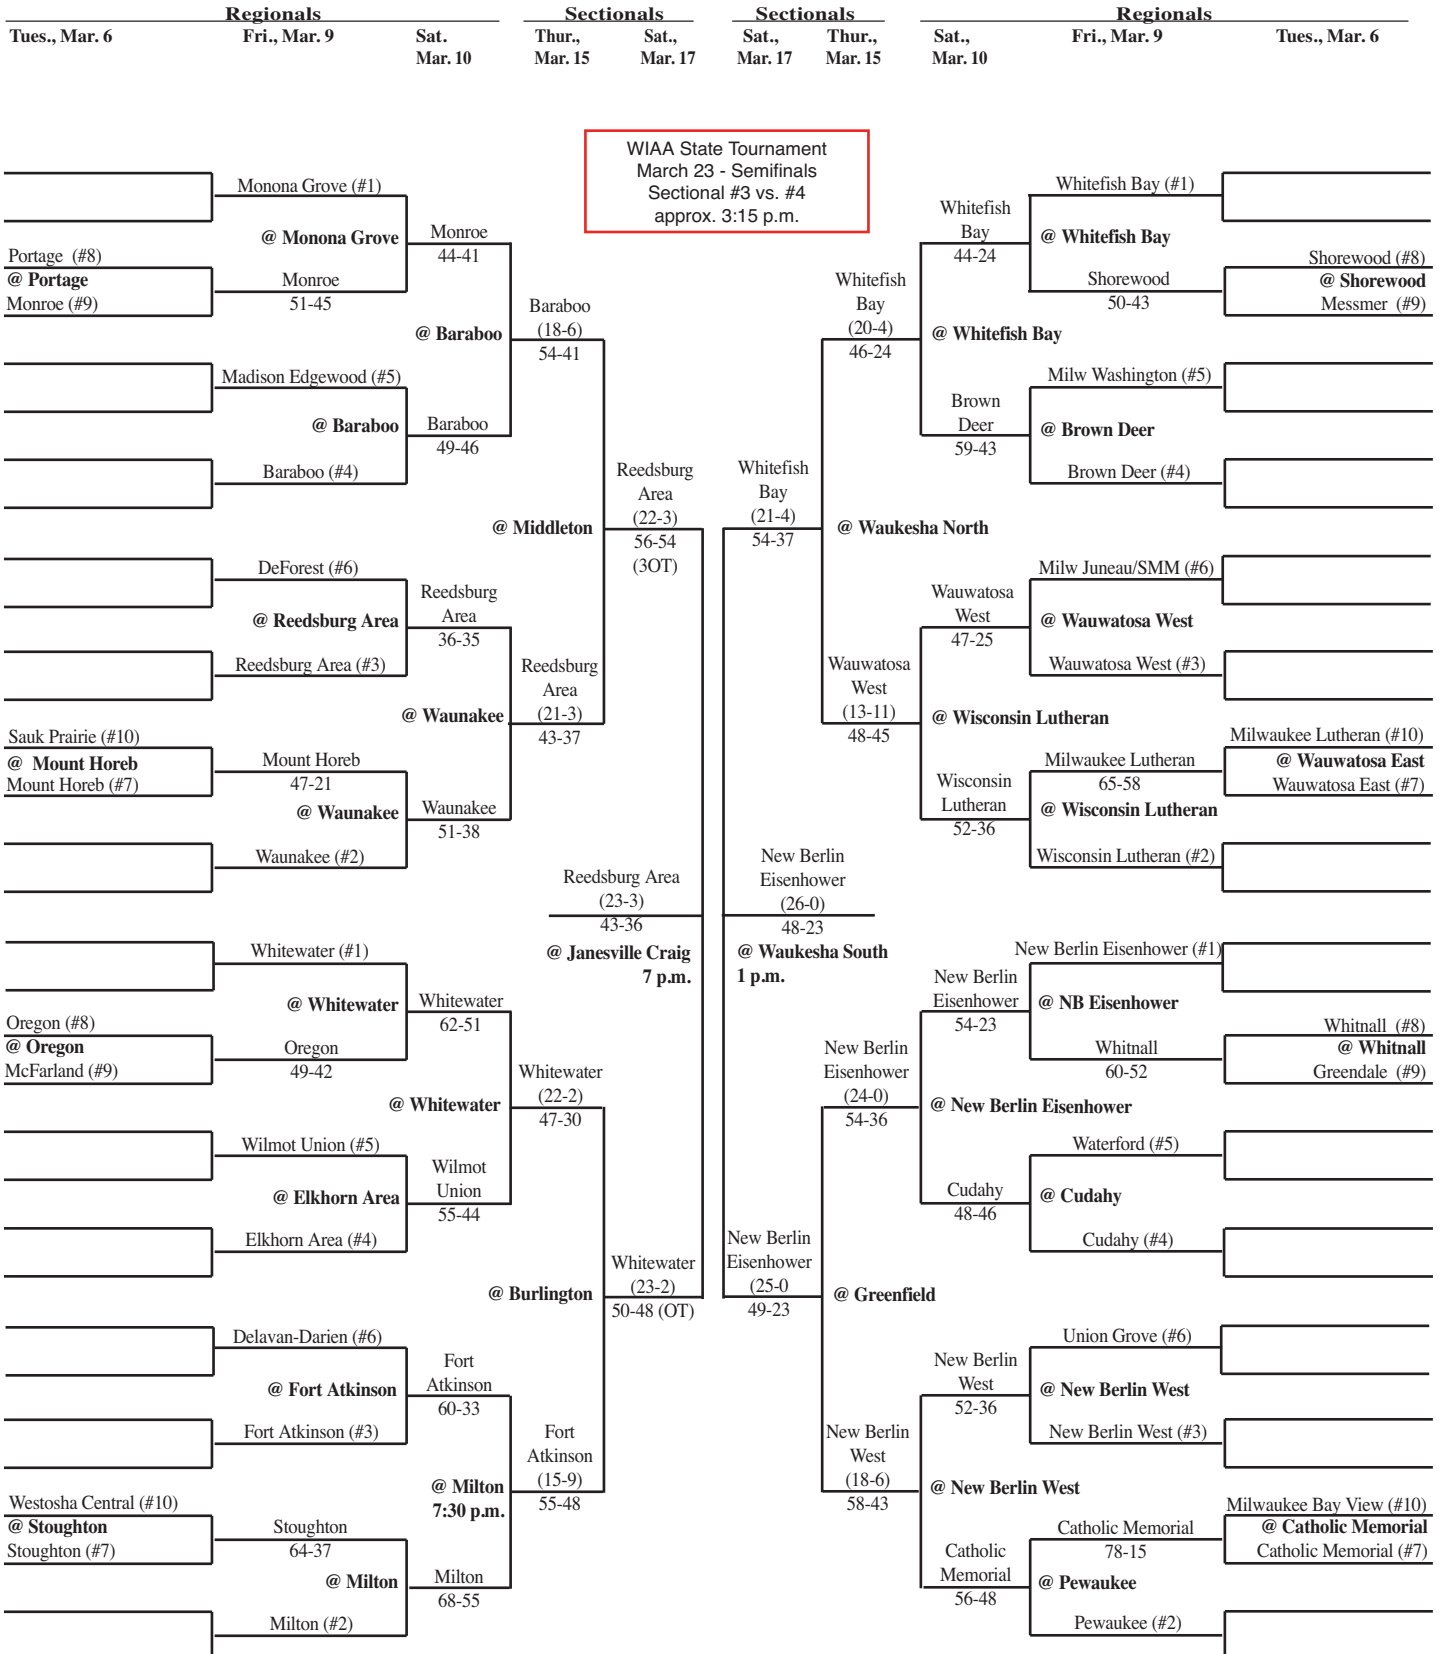

2012 Girls Basketball Assignments – Division 2

Higher seeded team hosts through the regional finals (March 10).

Game time - 7 p.m. unless otherwise noted. We attempt to post accurate game times, but not all host schools report changes to us. Check with host school for most accurate game times!

SECTIONAL #3

SECTIONAL #4

WIAA State Tournament
March 23 - Semifinals
Sectional #3 vs. #4
approx. 3:15 p.m.