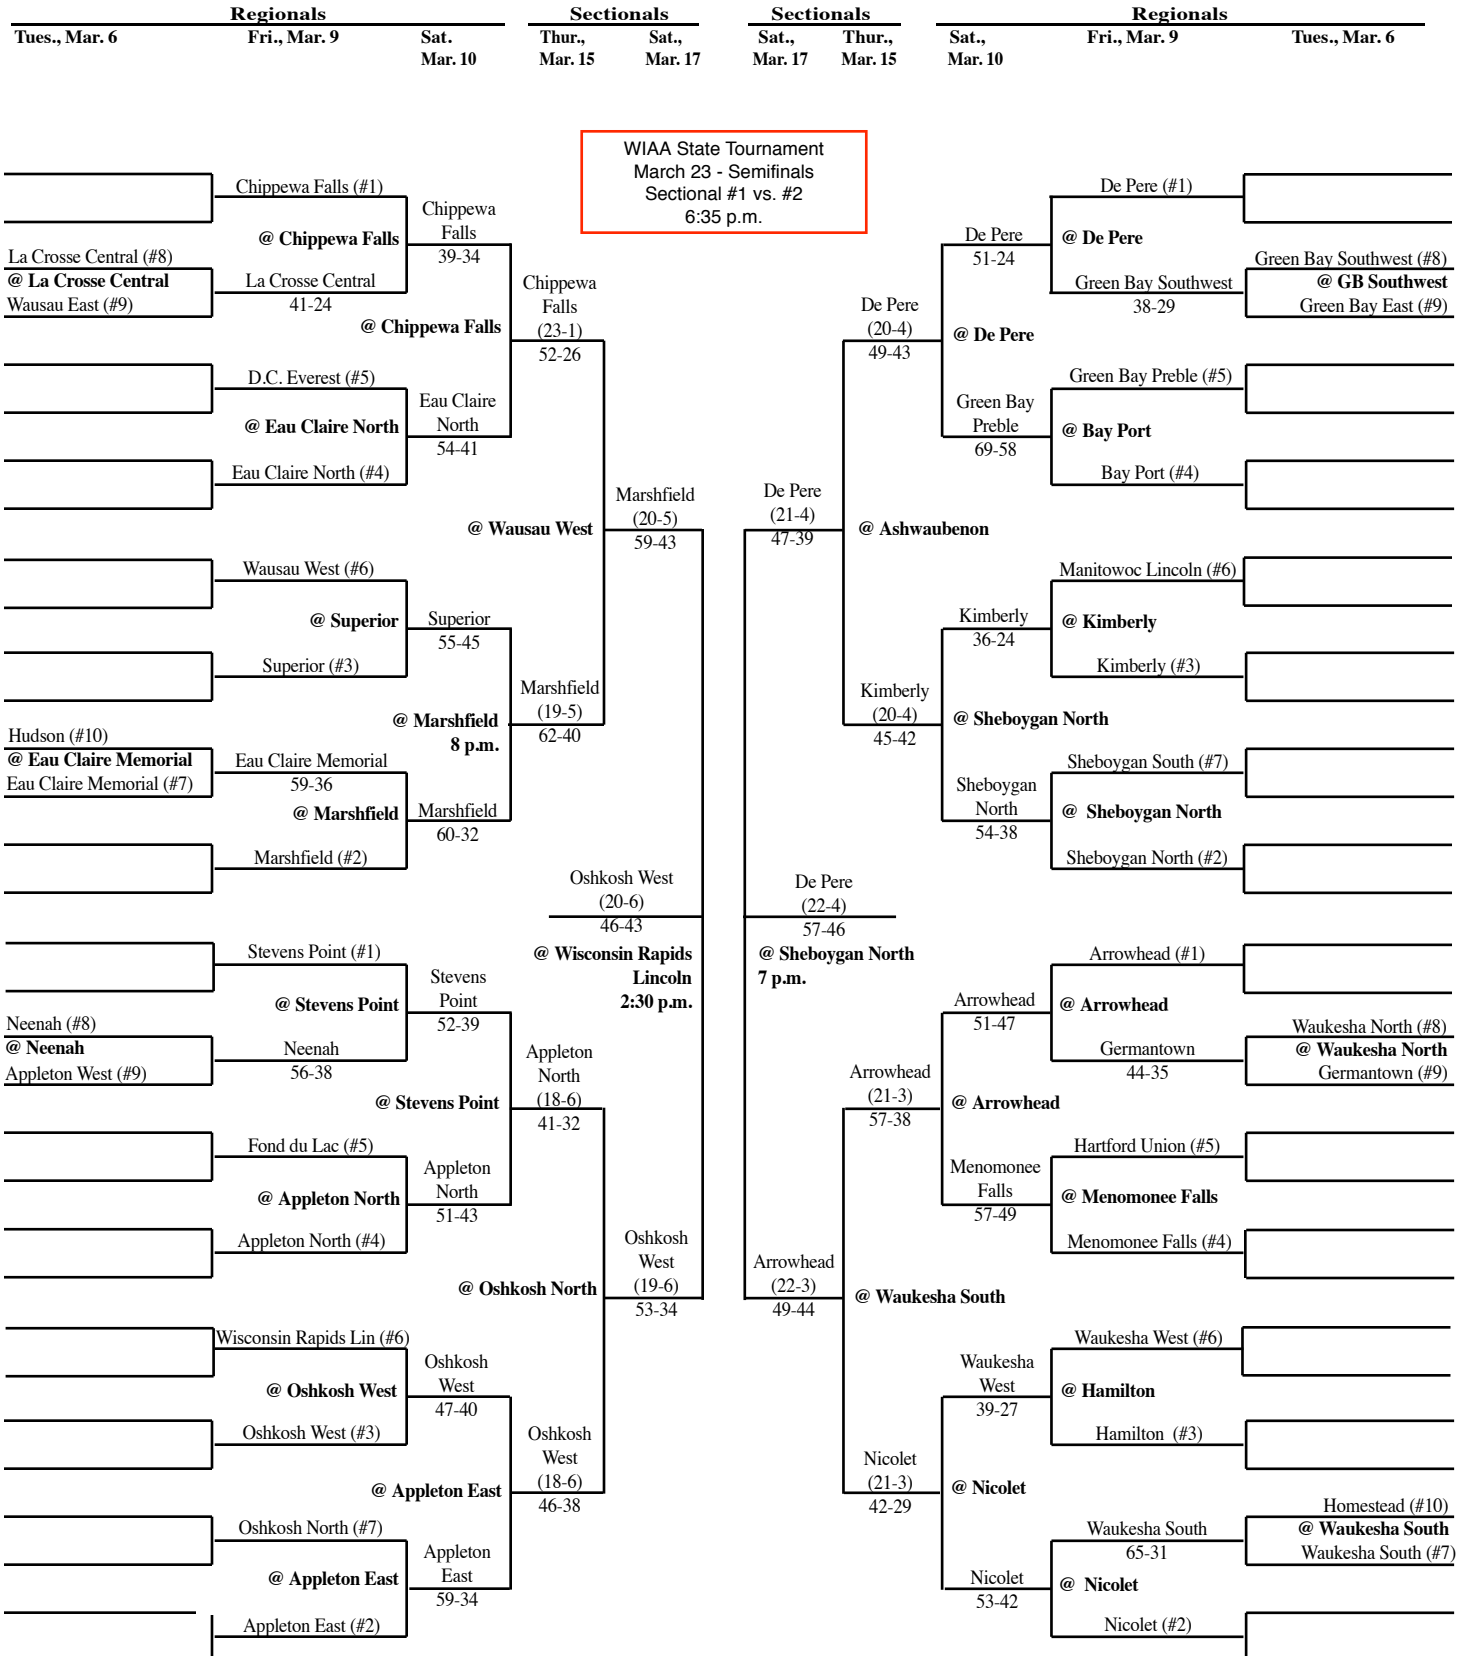

2012 Girls Basketball Assignments – Division 1

Higher seeded team hosts through the regional finals (March 10).

Game time - 7 p.m. unless otherwise noted. We attempt to post accurate game times, but not all host schools report changes to us. Check with host school for most accurate game times!

updated 3/17/12

SECTIONAL #1

SECTIONAL #2

WIAA State Tournament
March 23 - Semifinals
Sectional #1 vs. #2
6:35 p.m.

2012 Girls Basketball Assignments – Division 1

Higher seeded team hosts through the regional finals (March 10).

Game time - 7 p.m. unless otherwise noted. We attempt to post accurate game times, but not all host schools report changes to us. Check with host school for most accurate game times!

SECTIONAL #3

SECTIONAL #4