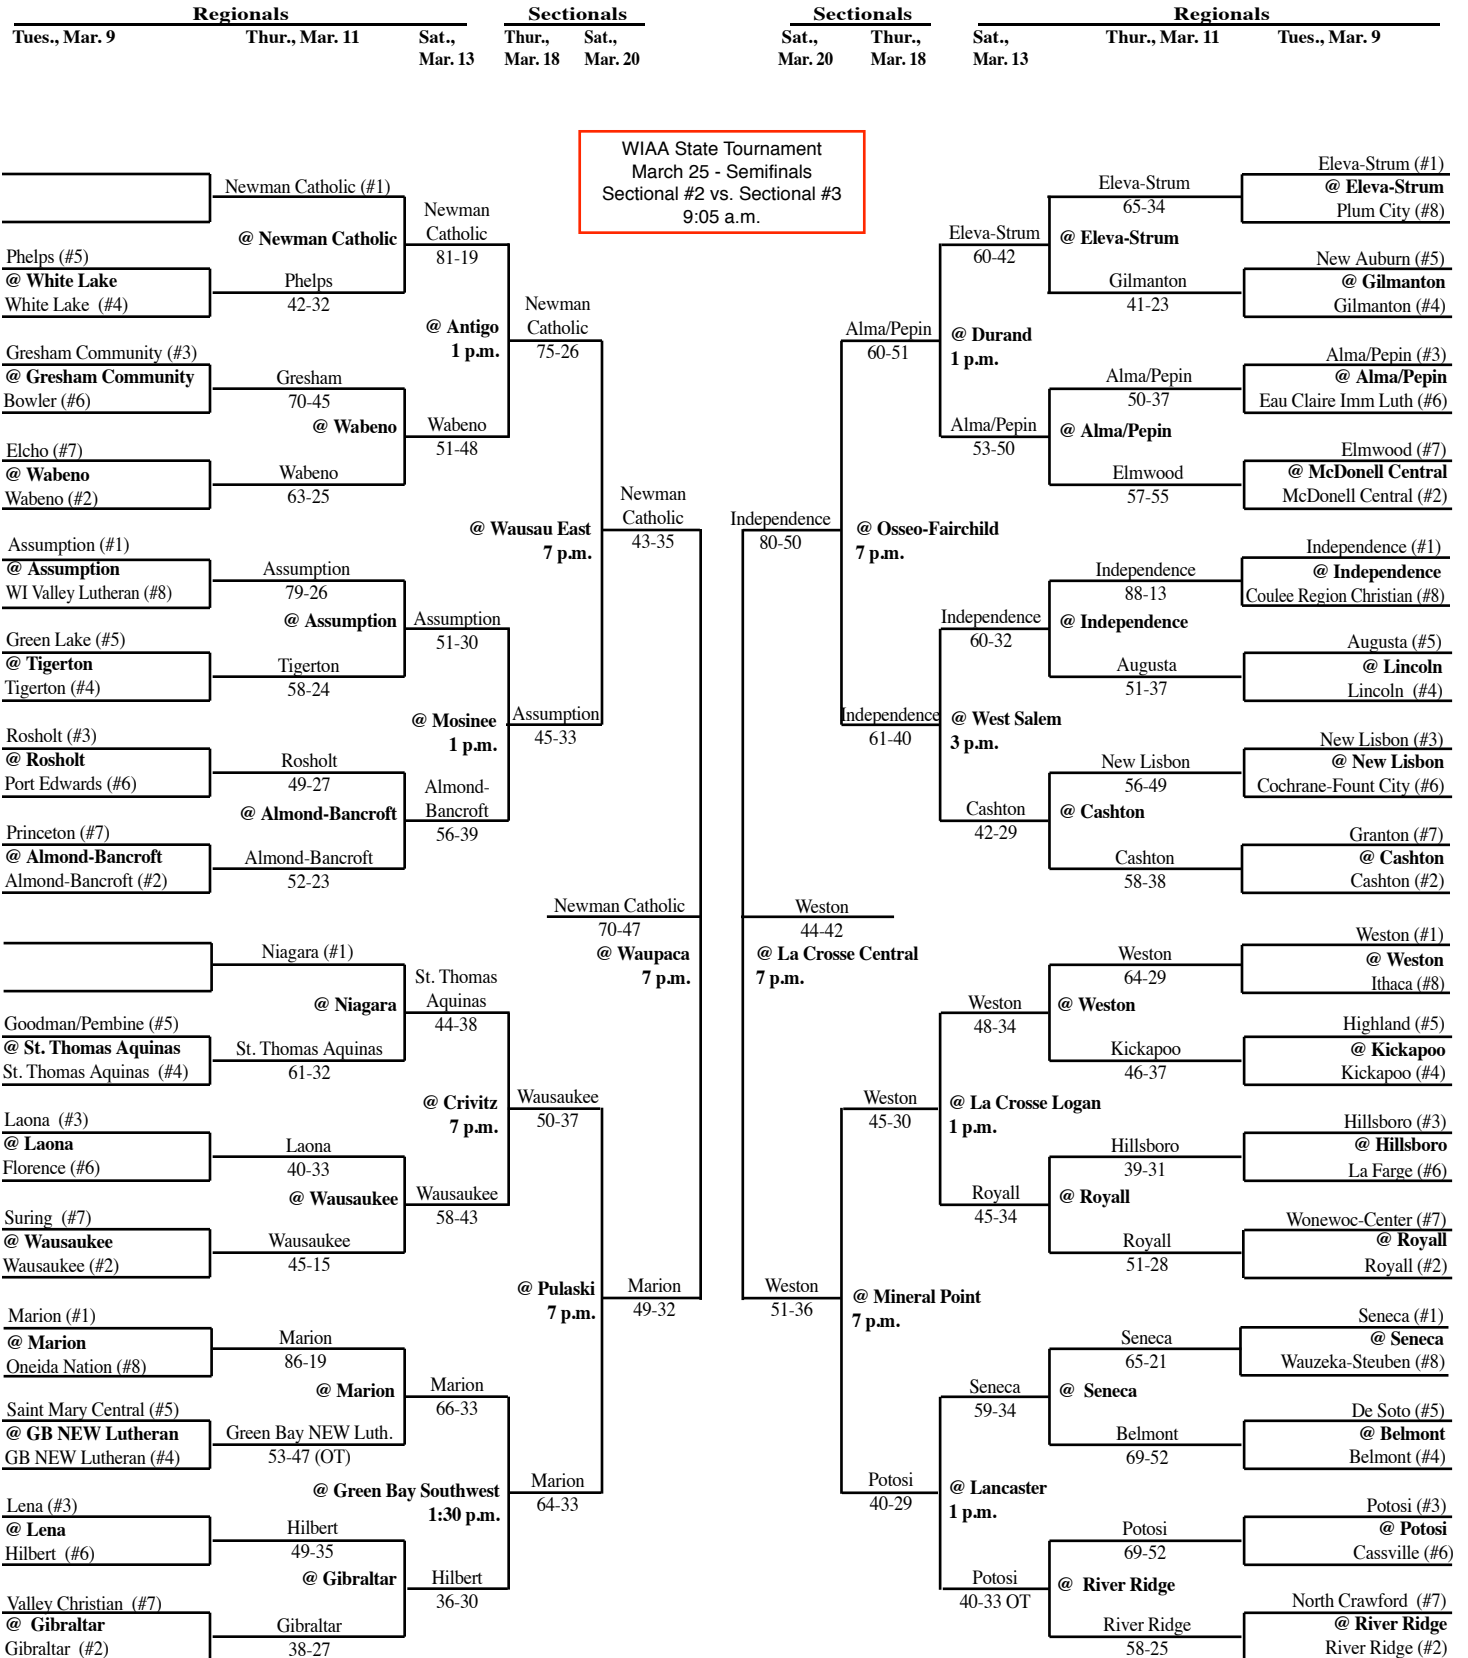

2010 Girls Basketball Assignments – Division 4

Higher seeded team hosts through the first two rounds of regional play.

Game time - 7 p.m. unless otherwise noted. We attempt to post accurate game times, but not all host schools report changes to us. Check with host school for most accurate game times!

updated 3/20 - 8:35 p.m.

SECTIONAL #2

SECTIONAL #3

2010 Girls Basketball Assignments – Division 4

Higher seeded team hosts through the first two rounds of regional play.

Game time - 7 p.m. unless otherwise noted. We attempt to post accurate game times, but not all host schools report changes to us. Check with host school for most accurate game times!