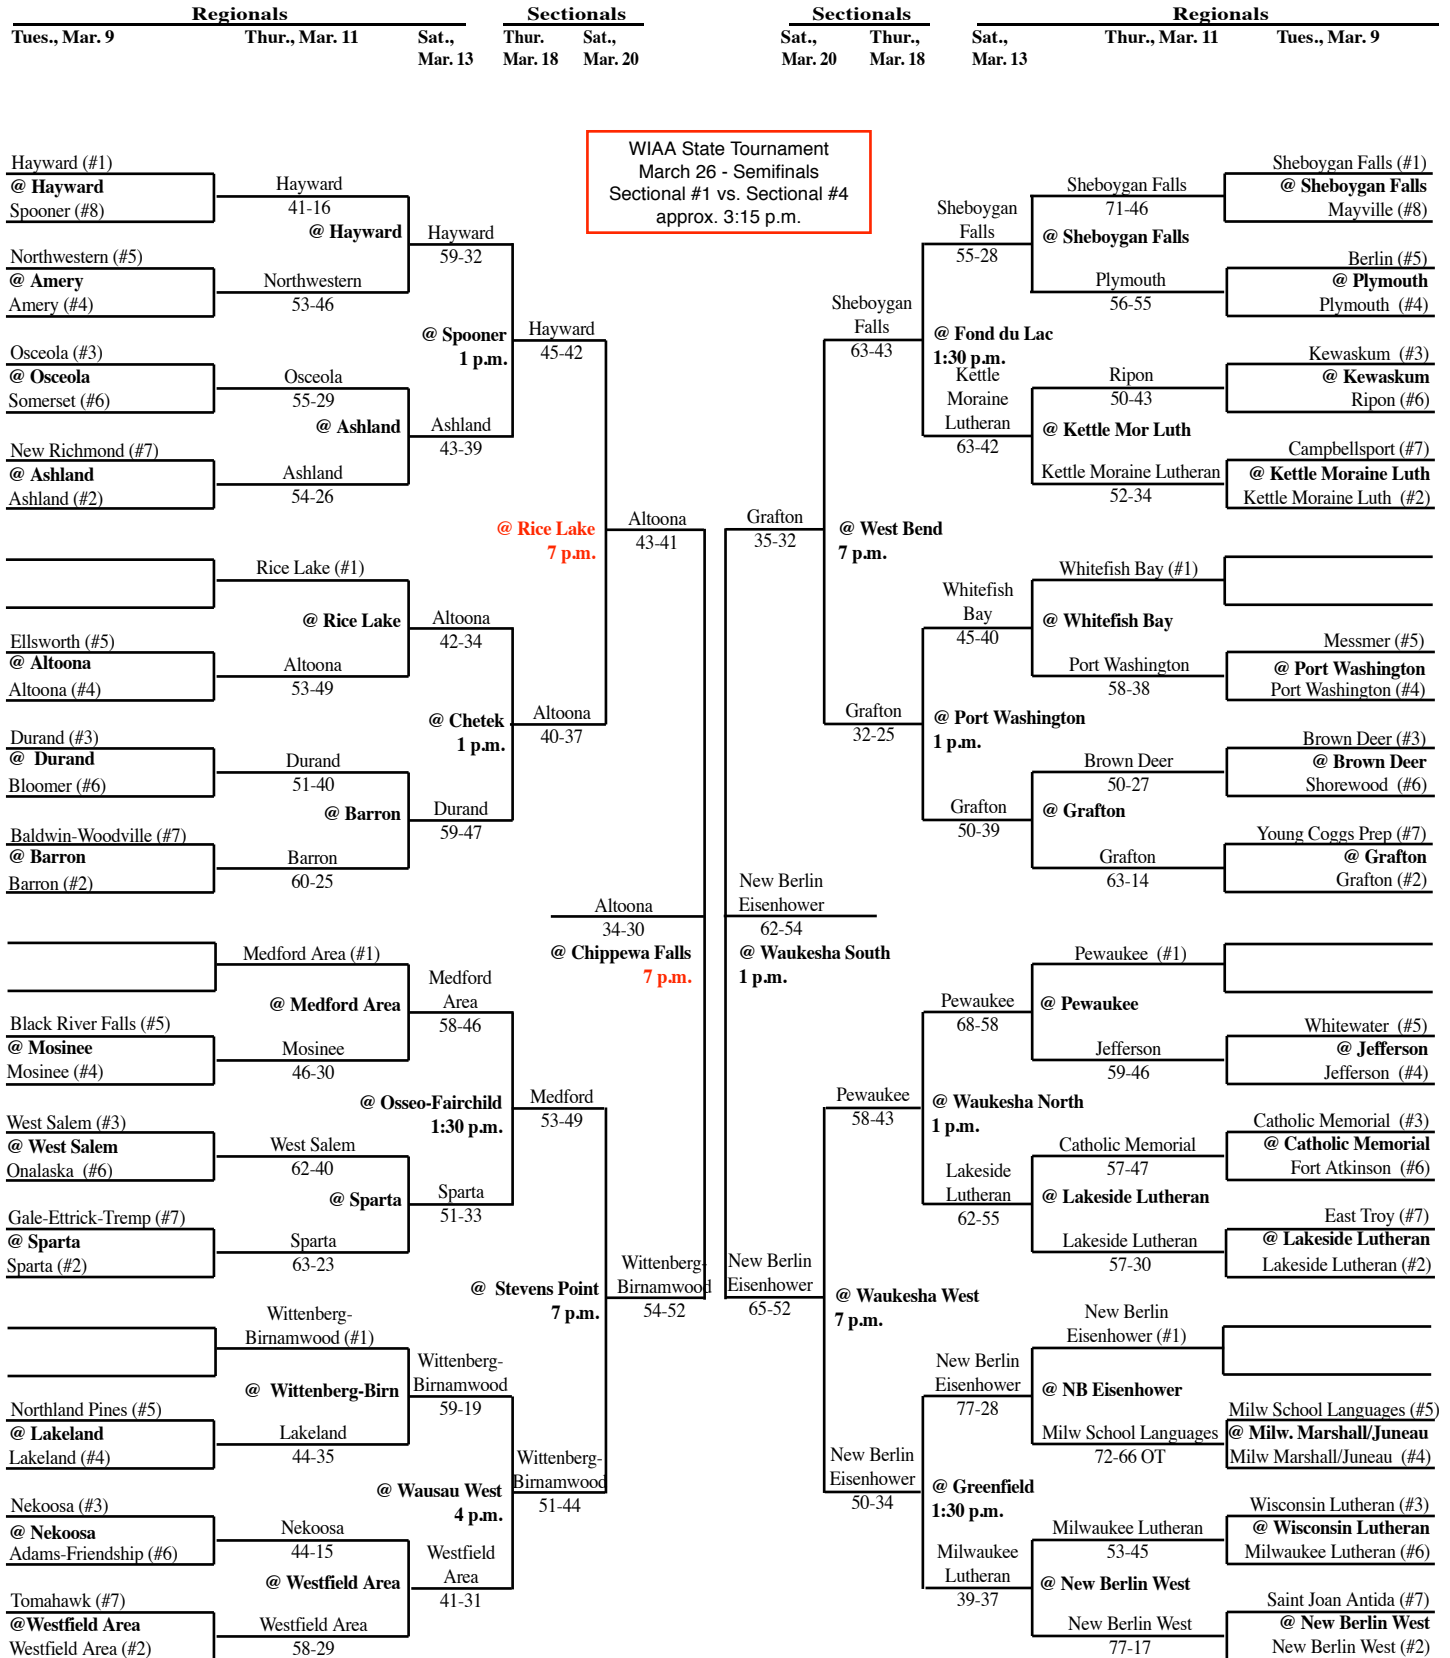

2010 Girls Basketball Assignments – Division 2

Higher seeded team hosts through the first two rounds of regional play.

Game time - 7 p.m. unless otherwise noted. We attempt to post accurate game times, but not all host schools report changes to us. Check with host school for most accurate game times!

SECTIONAL #1

SECTIONAL #4

WIAA State Tournament
March 26 - Semifinals
Sectional #1 vs. Sectional #4
approx. 3:15 p.m.