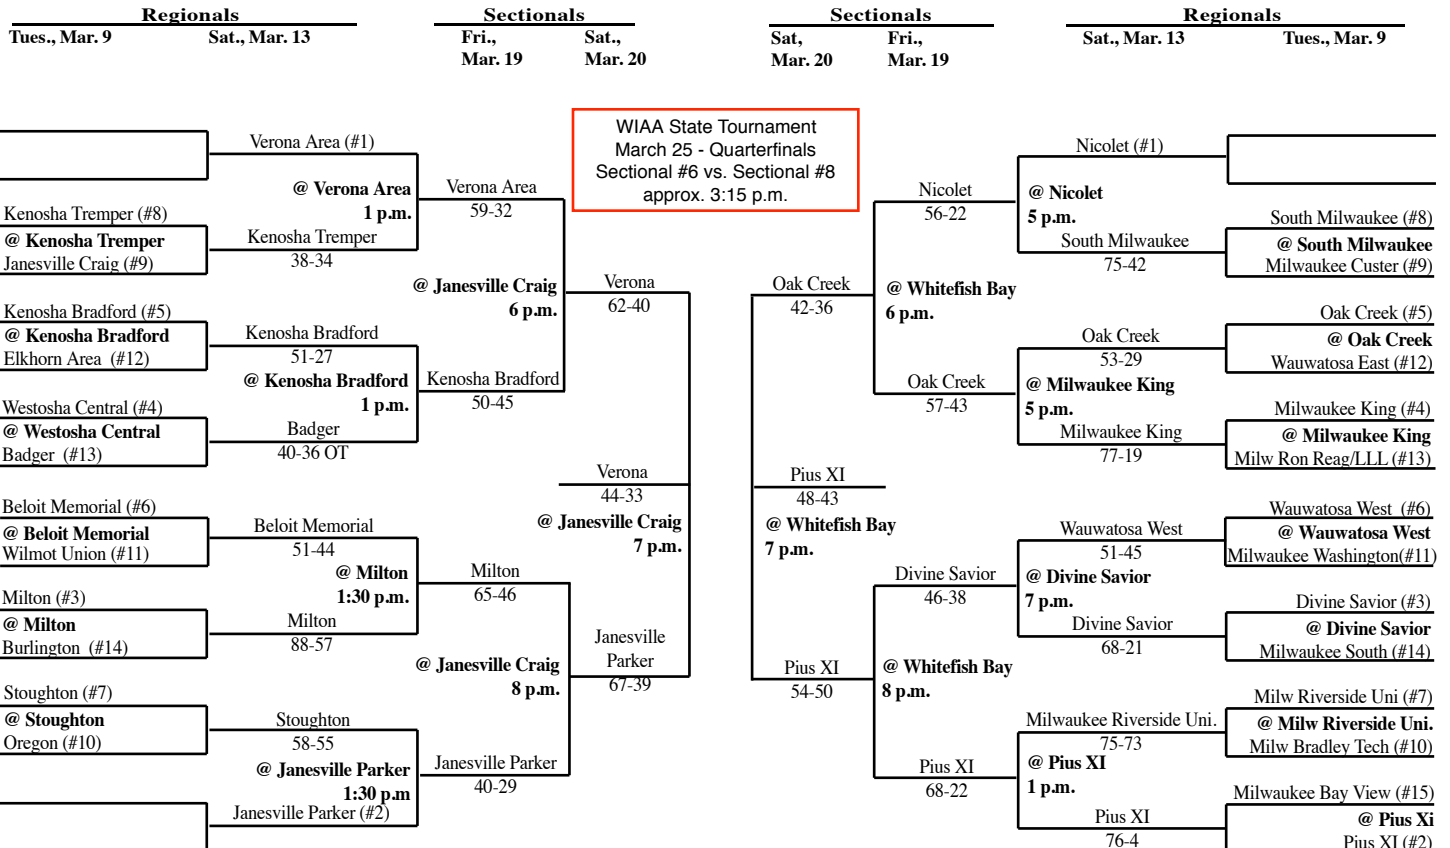

SECTIONAL #6

SECTIONAL #8