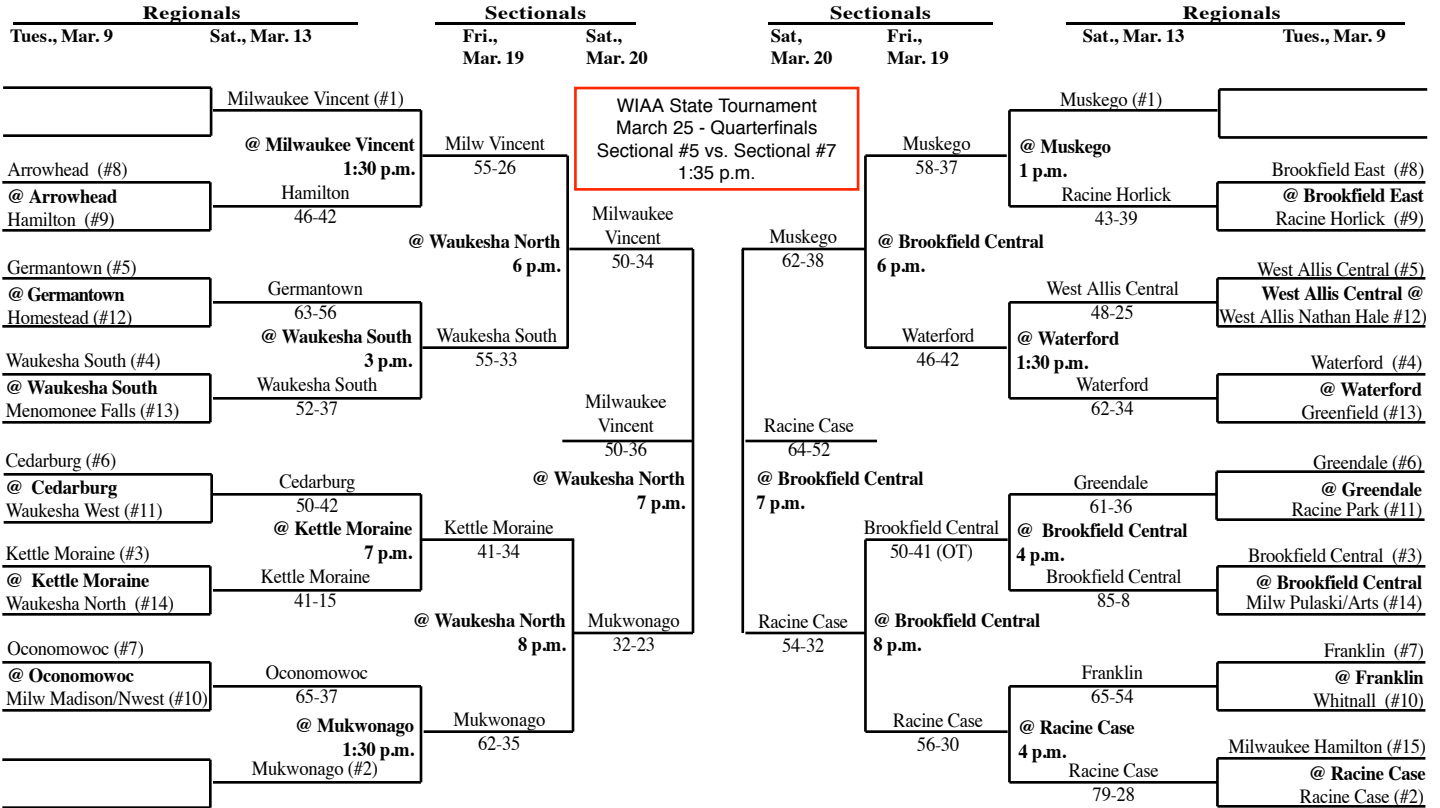

2010 Girls Basketball Assignments – Division 1

Higher seeded team hosts through the first two rounds of regional play.

Game time - 7 p.m. unless otherwise noted. We attempt to post accurate game times, but not all host schools report changes to us. Check with host school for most accurate game times!
updated 3/20 - 8:48 p.m.

SECTIONAL #5

SECTIONAL #7