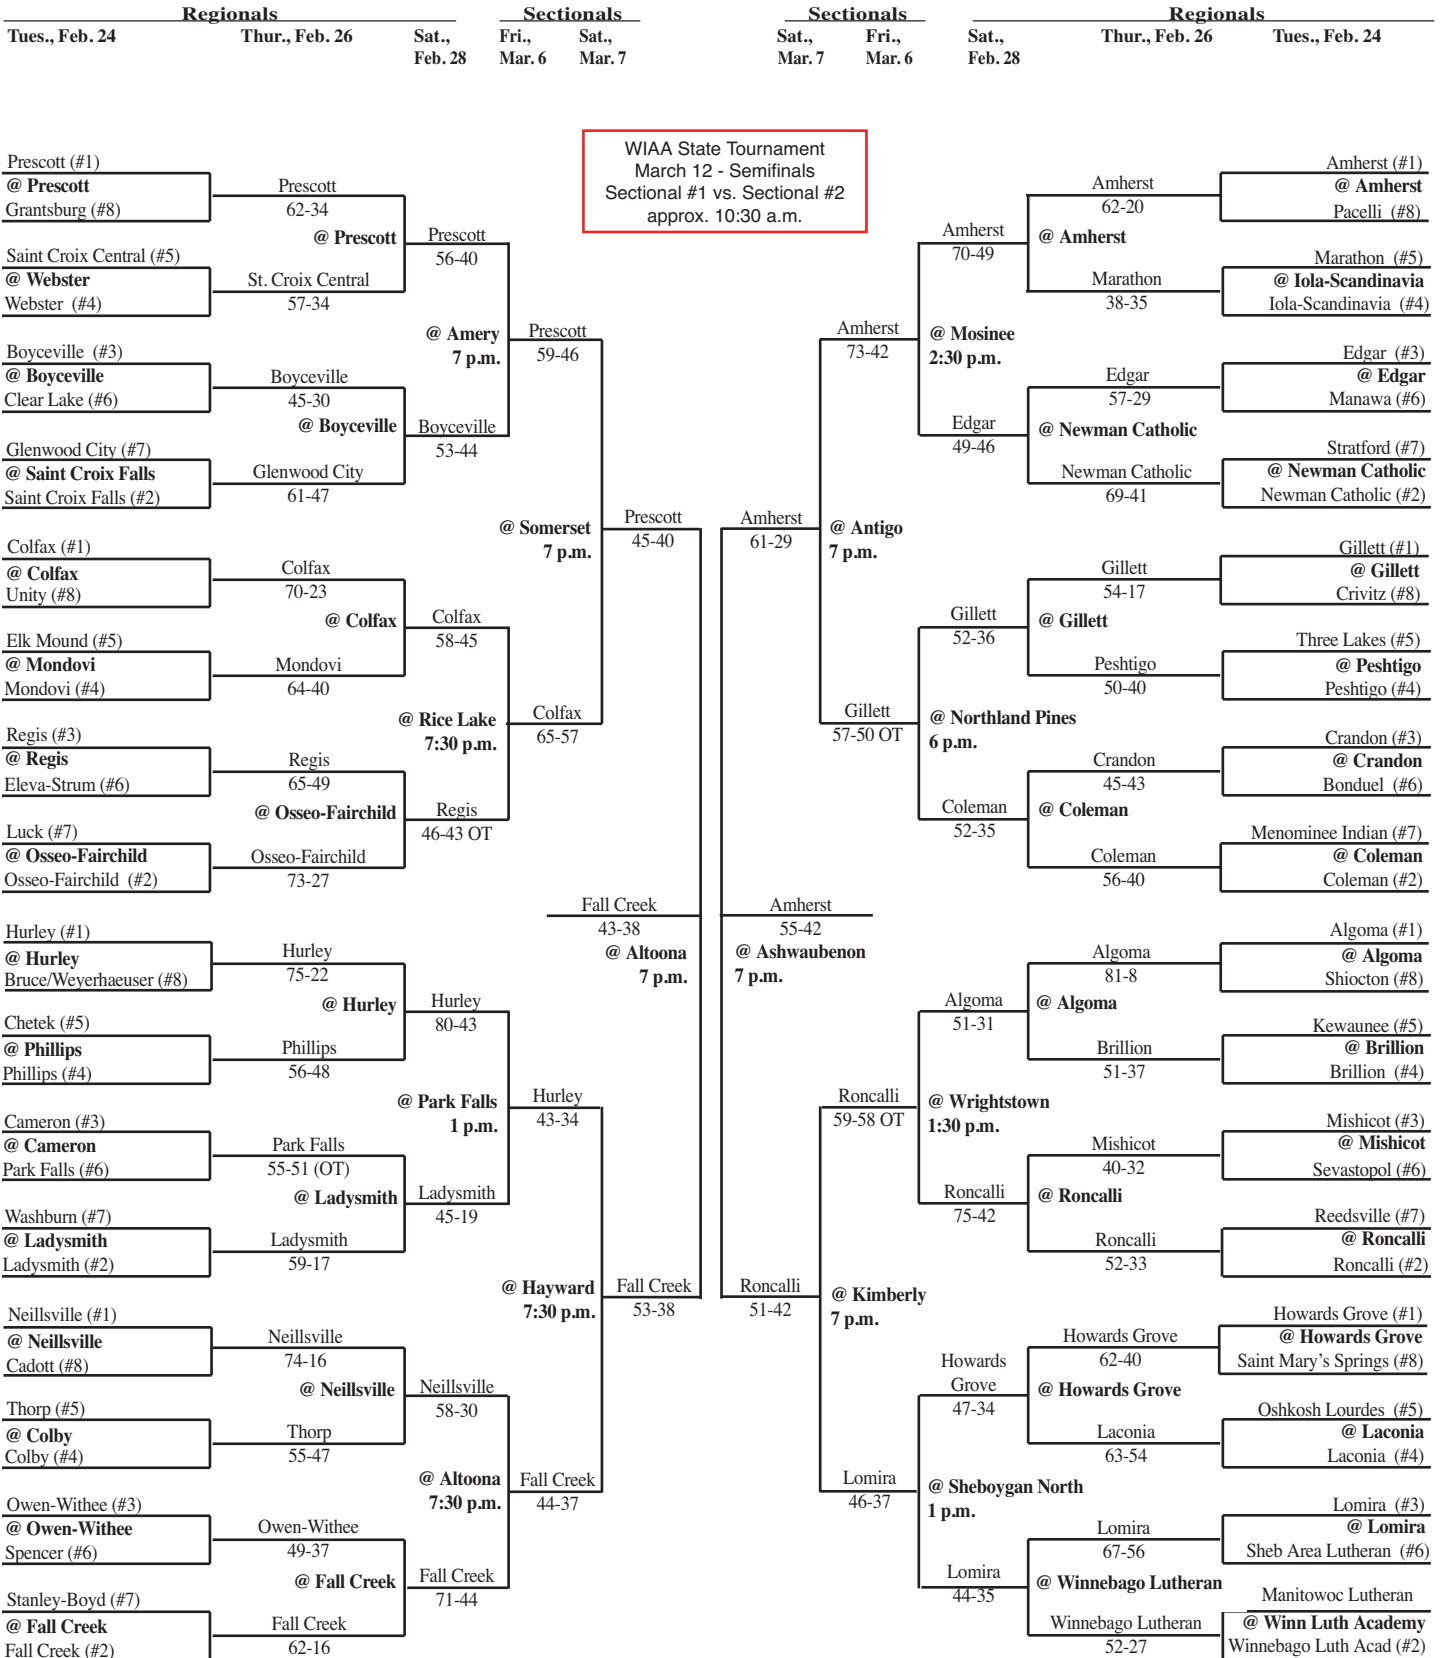

2009 Girls Basketball Assignments – Division 3

Higher seeded team hosts through the first two rounds of regional play.

Game time - 7 p.m. unless otherwise noted. We attempt to post accurate game times, but not all host schools report changes to us. Check with host school for most accurate game times!

updated 3/7 - changes in red

SECTIONAL #3

SECTIONAL #4

WIAA State Tournament
March 12 - Semifinals
Sectional #3 vs. Sectional #4
9:05 a.m.

2009 Girls Basketball Assignments – Division 3

Higher seeded team hosts through the first two rounds of regional play.

Game time - 7 p.m. unless otherwise noted. We attempt to post accurate game times, but not all host schools report changes to us. Check with host school for most accurate game times!

SECTIONAL #1

SECTIONAL #2