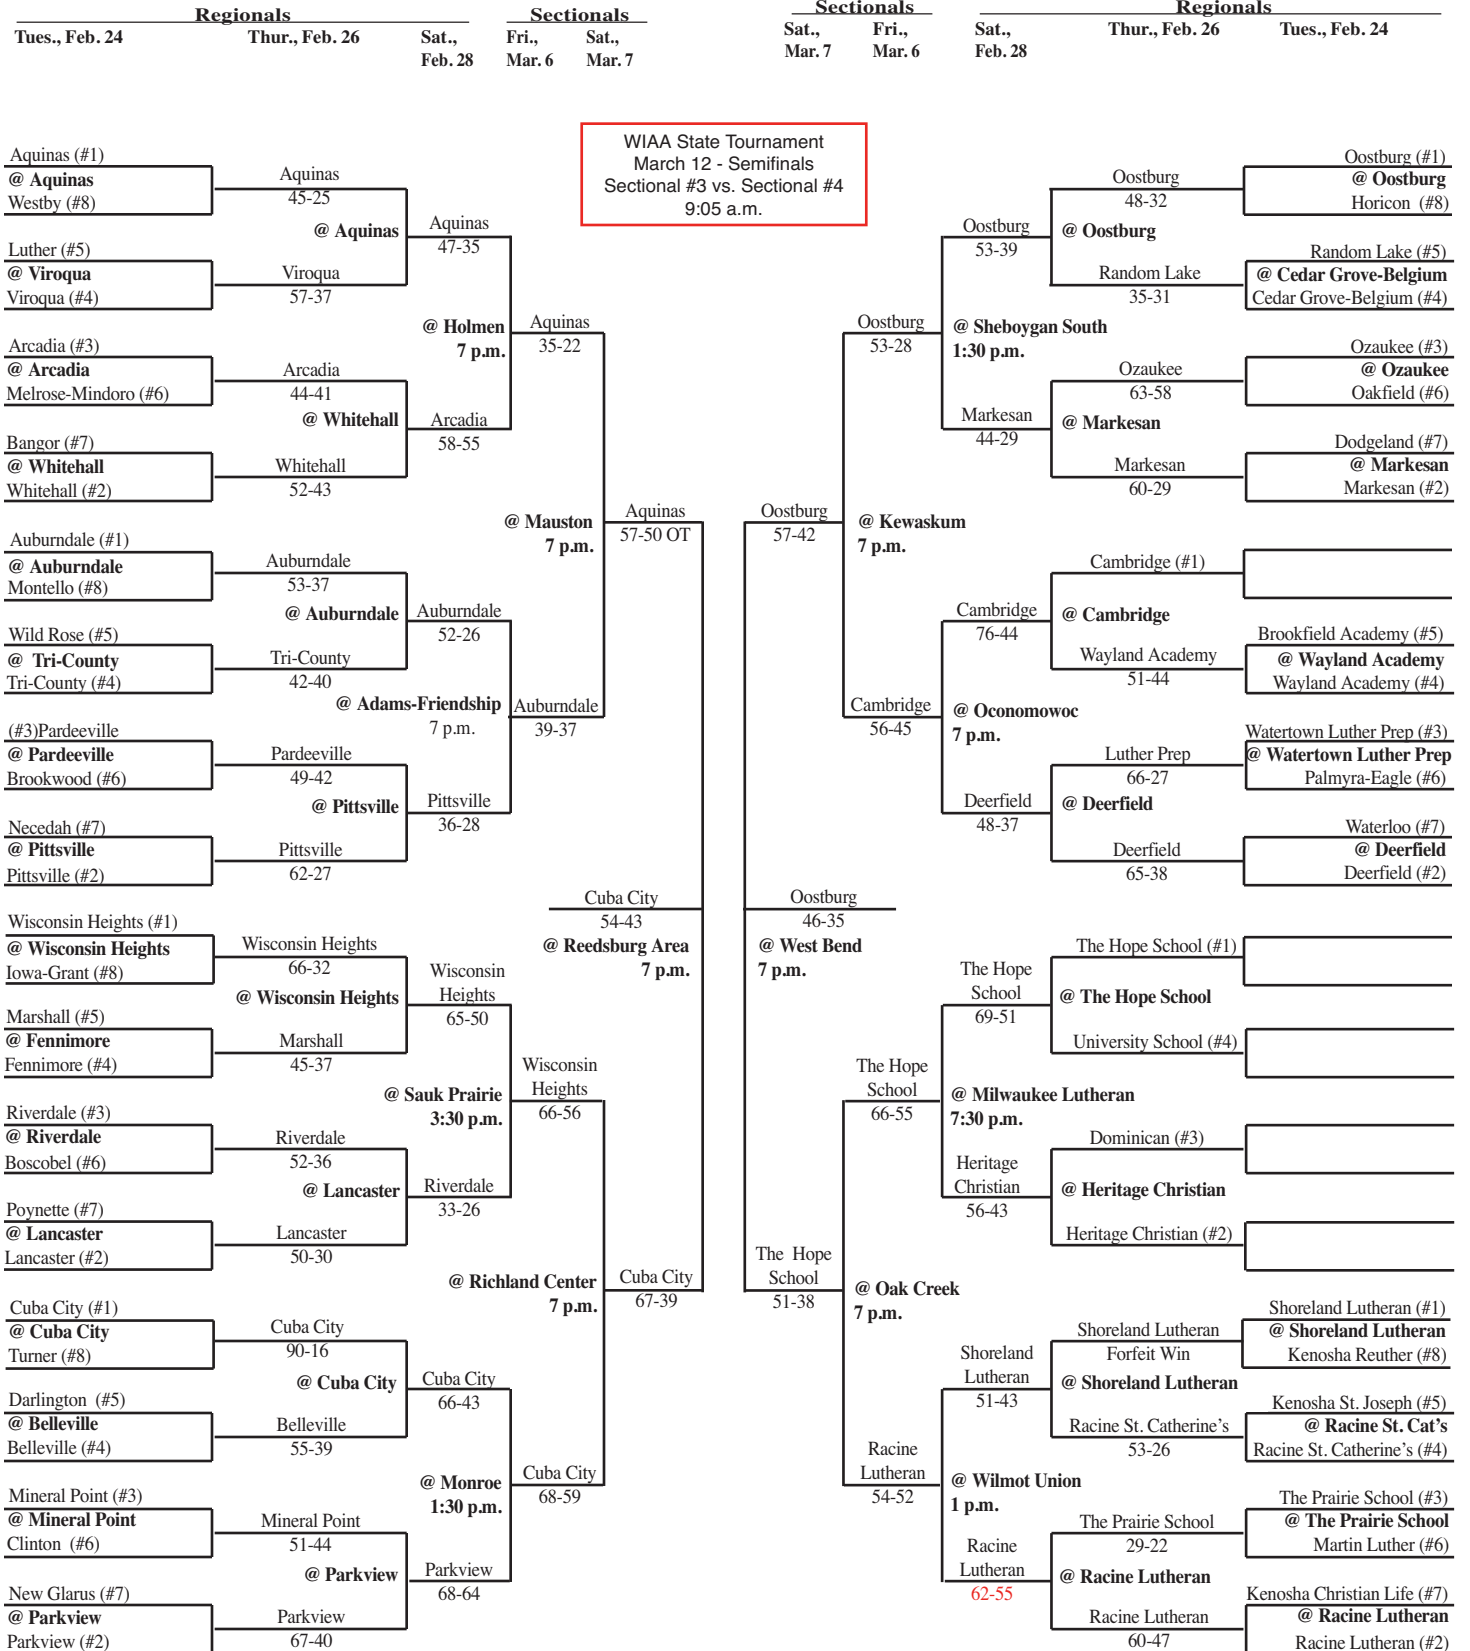

2009 Girls Basketball Assignments – Division 3

Higher seeded team hosts through the first two rounds of regional play.

Game time - 7 p.m. unless otherwise noted. We attempt to post accurate game times, but not all host schools report changes to us. Check with host school for most accurate game times!

updated 3/7 - changes in red

SECTIONAL #3

SECTIONAL #4

WIAA State Tournament
March 12 - Semifinals
Sectional #3 vs. Sectional #4
9:05 a.m.

2009 Girls Basketball Assignments – Division 3

Higher seeded team hosts through the first two rounds of regional play.