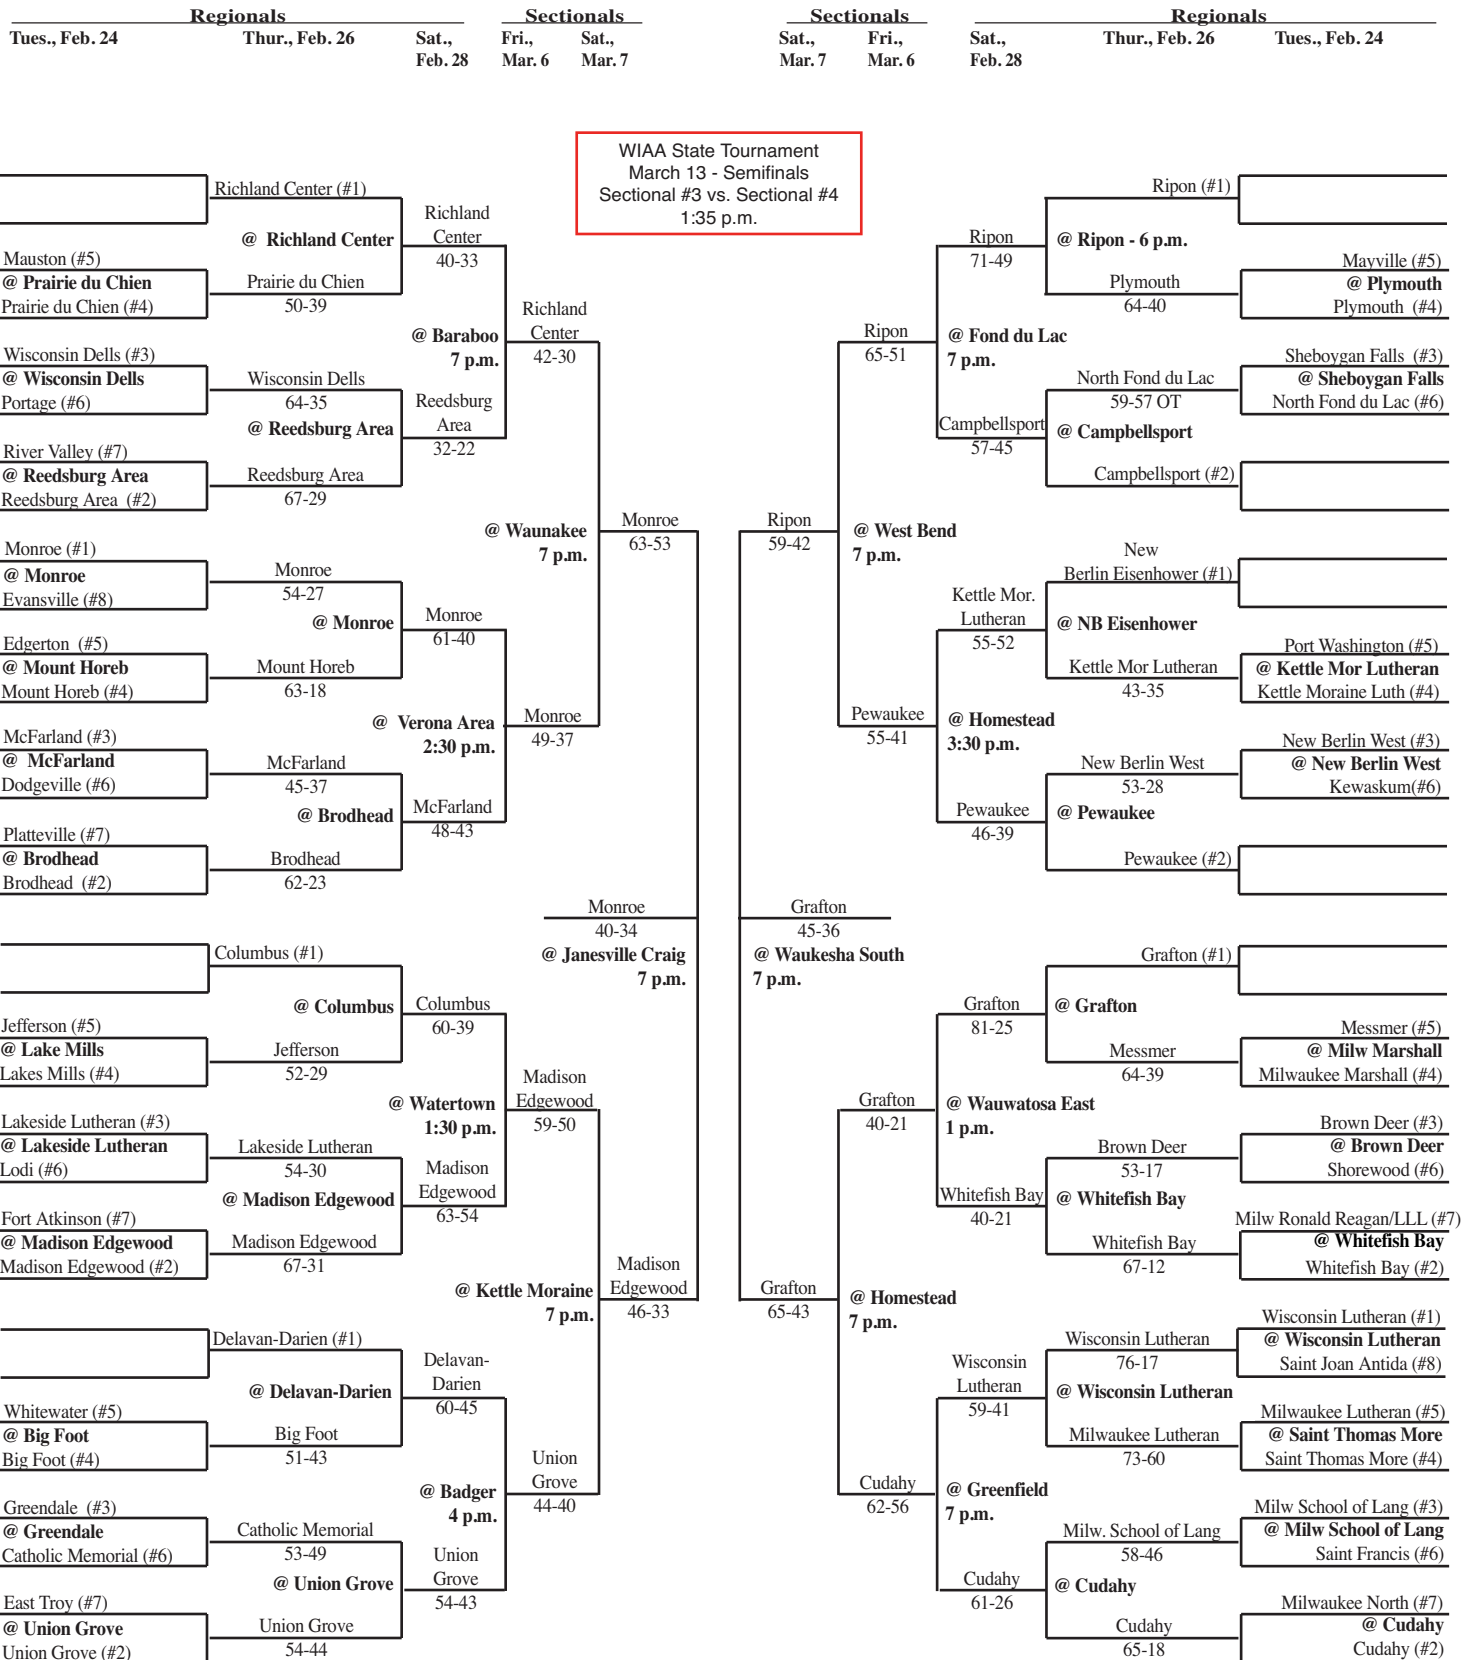

2009 Girls Basketball Assignments – Division 2

Higher seeded team hosts through the first two rounds of regional play.

Game time - 7 p.m. unless otherwise noted. We attempt to post accurate game times, but not all host schools report changes to us. Check with host school for most accurate game times!

updated 3/7 - changes in red

SECTIONAL #3

SECTIONAL #4

WIAA State Tournament
March 13 - Semifinals
Sectional #3 vs. Sectional #4
1:35 p.m.