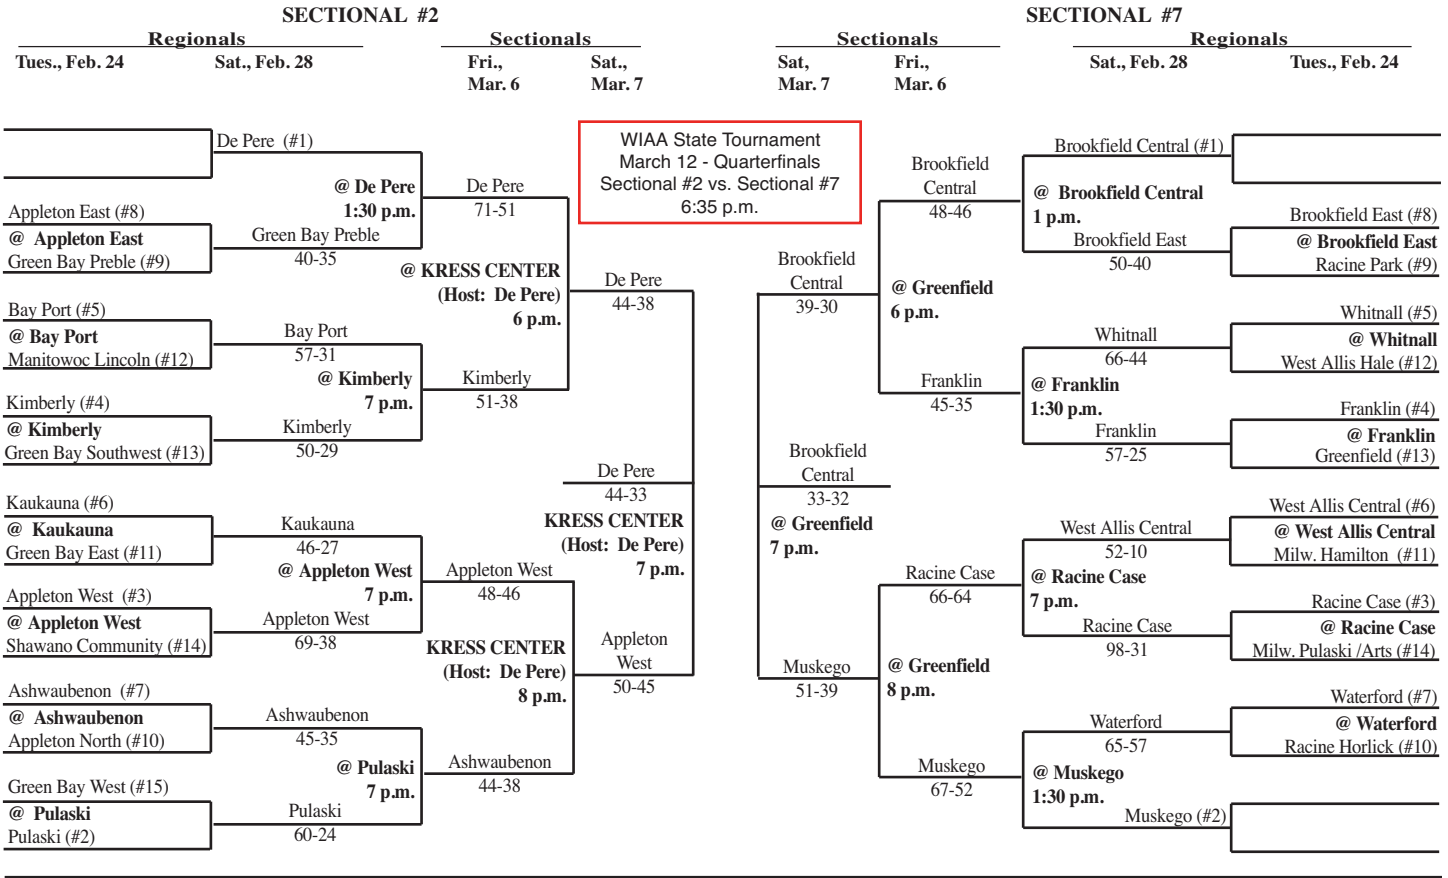

# 2009 Girls Basketball Assignments – Division 1

Higher seeded team hosts through the first two rounds of regional play.

Game time - 7 p.m. unless otherwise noted. We attempt to post accurate game times, but not all host schools report changes to us. Check with host school for most accurate game times!

updated 3/7 - changes in red