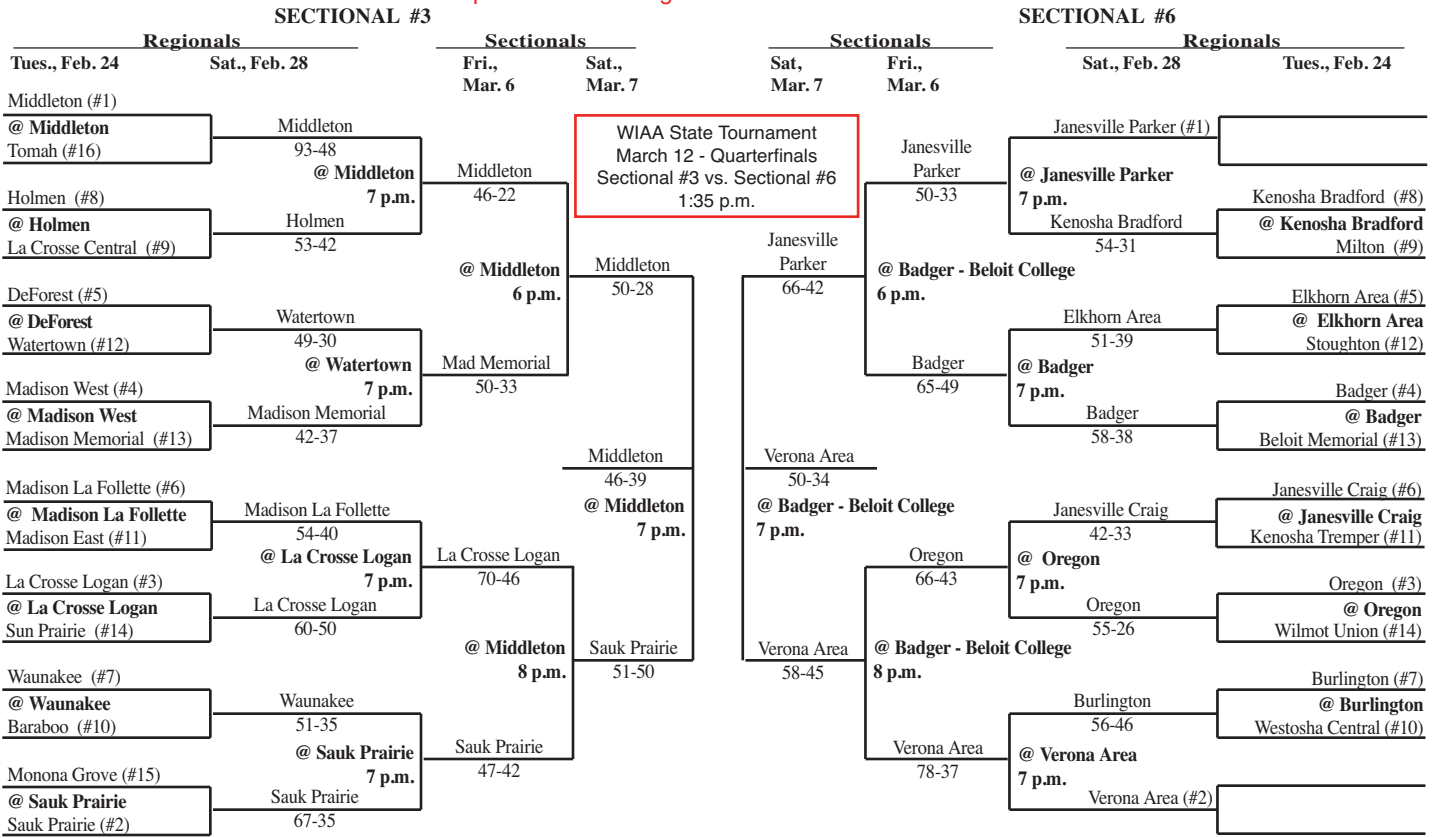

# 2009 Girls Basketball Assignments – Division 1

Higher seeded team hosts through the first two rounds of regional play.

Game time - 7 p.m. unless otherwise noted. We attempt to post accurate game times, but not all host schools report changes to us. Check with host school for most accurate game times!

updated 3/7 - changes in red