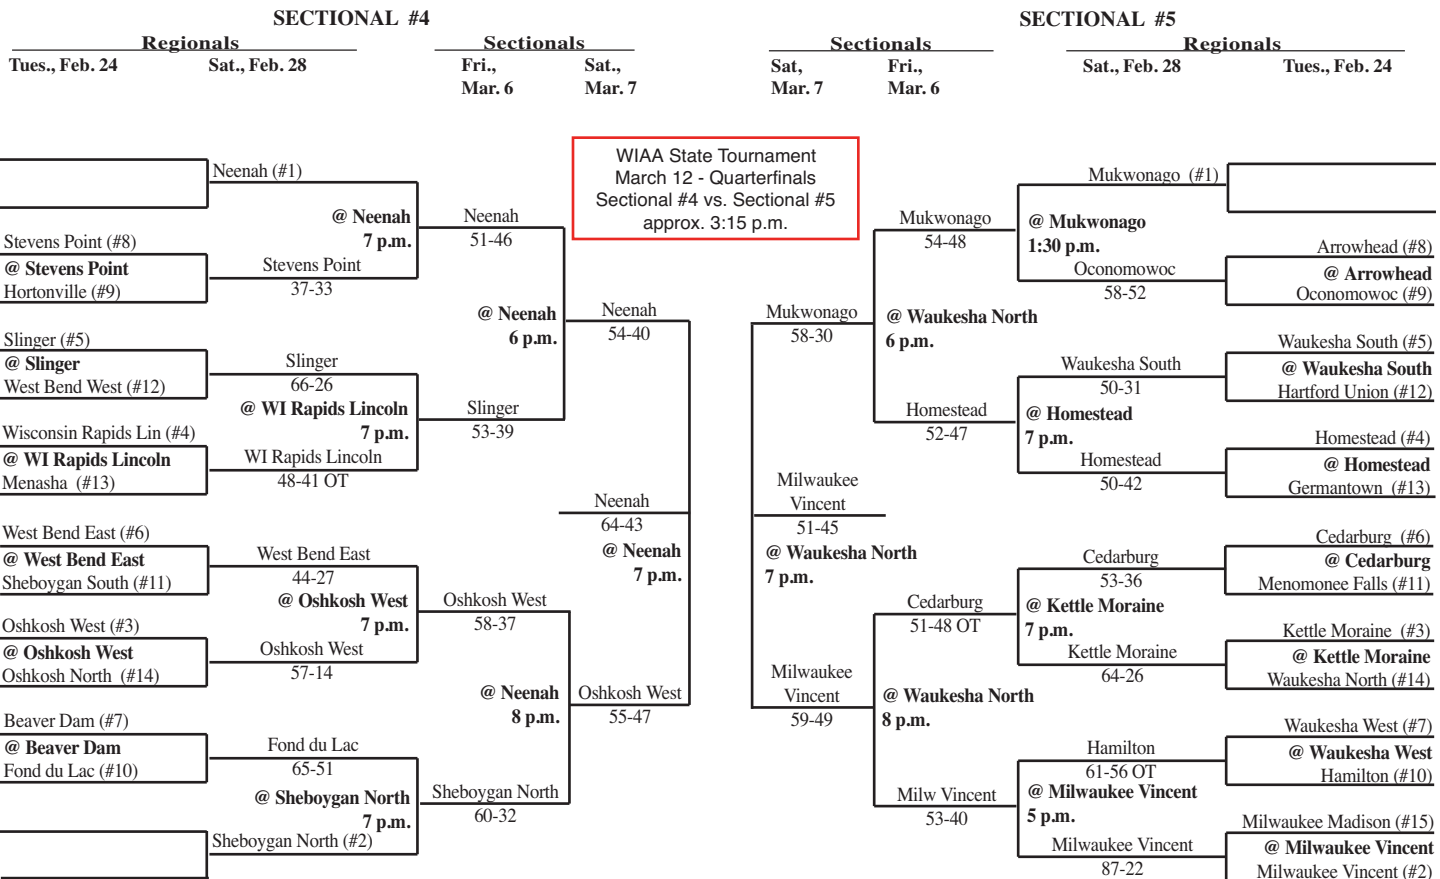

# 2009 Girls Basketball Assignments – Division 1

Higher seeded team hosts through the first two rounds of regional play.

Game time - 7 p.m. unless otherwise noted. We attempt to post accurate game times, but not all host schools report changes to us. Check with host school for most accurate game times!

updated 3/7 - changes in red