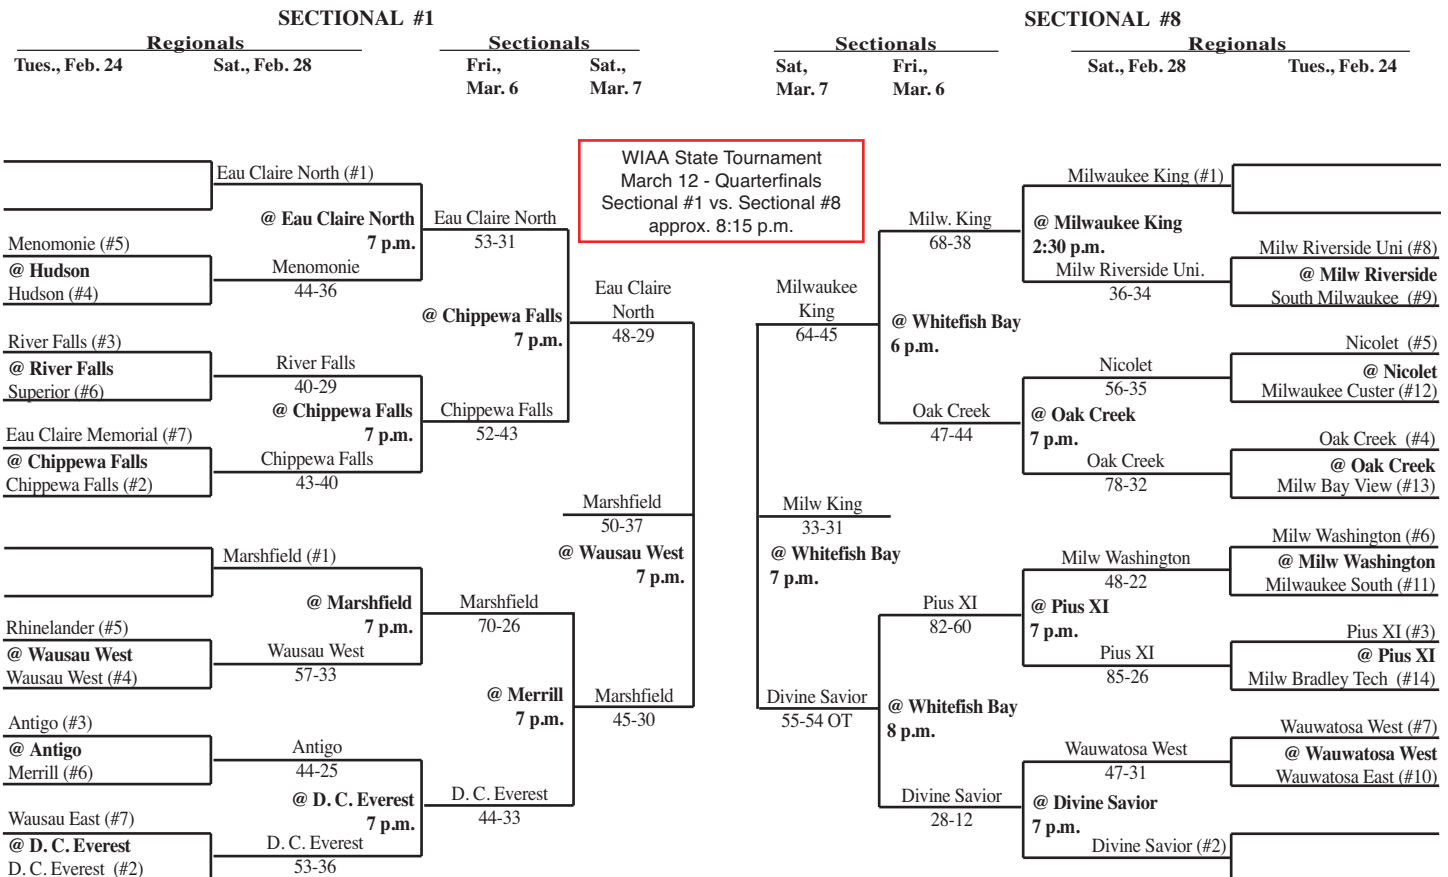

WIAA State Tournament
March 12 - Quarterfinals
Sectional #1 vs. Sectional #8
approx. 8:15 p.m.