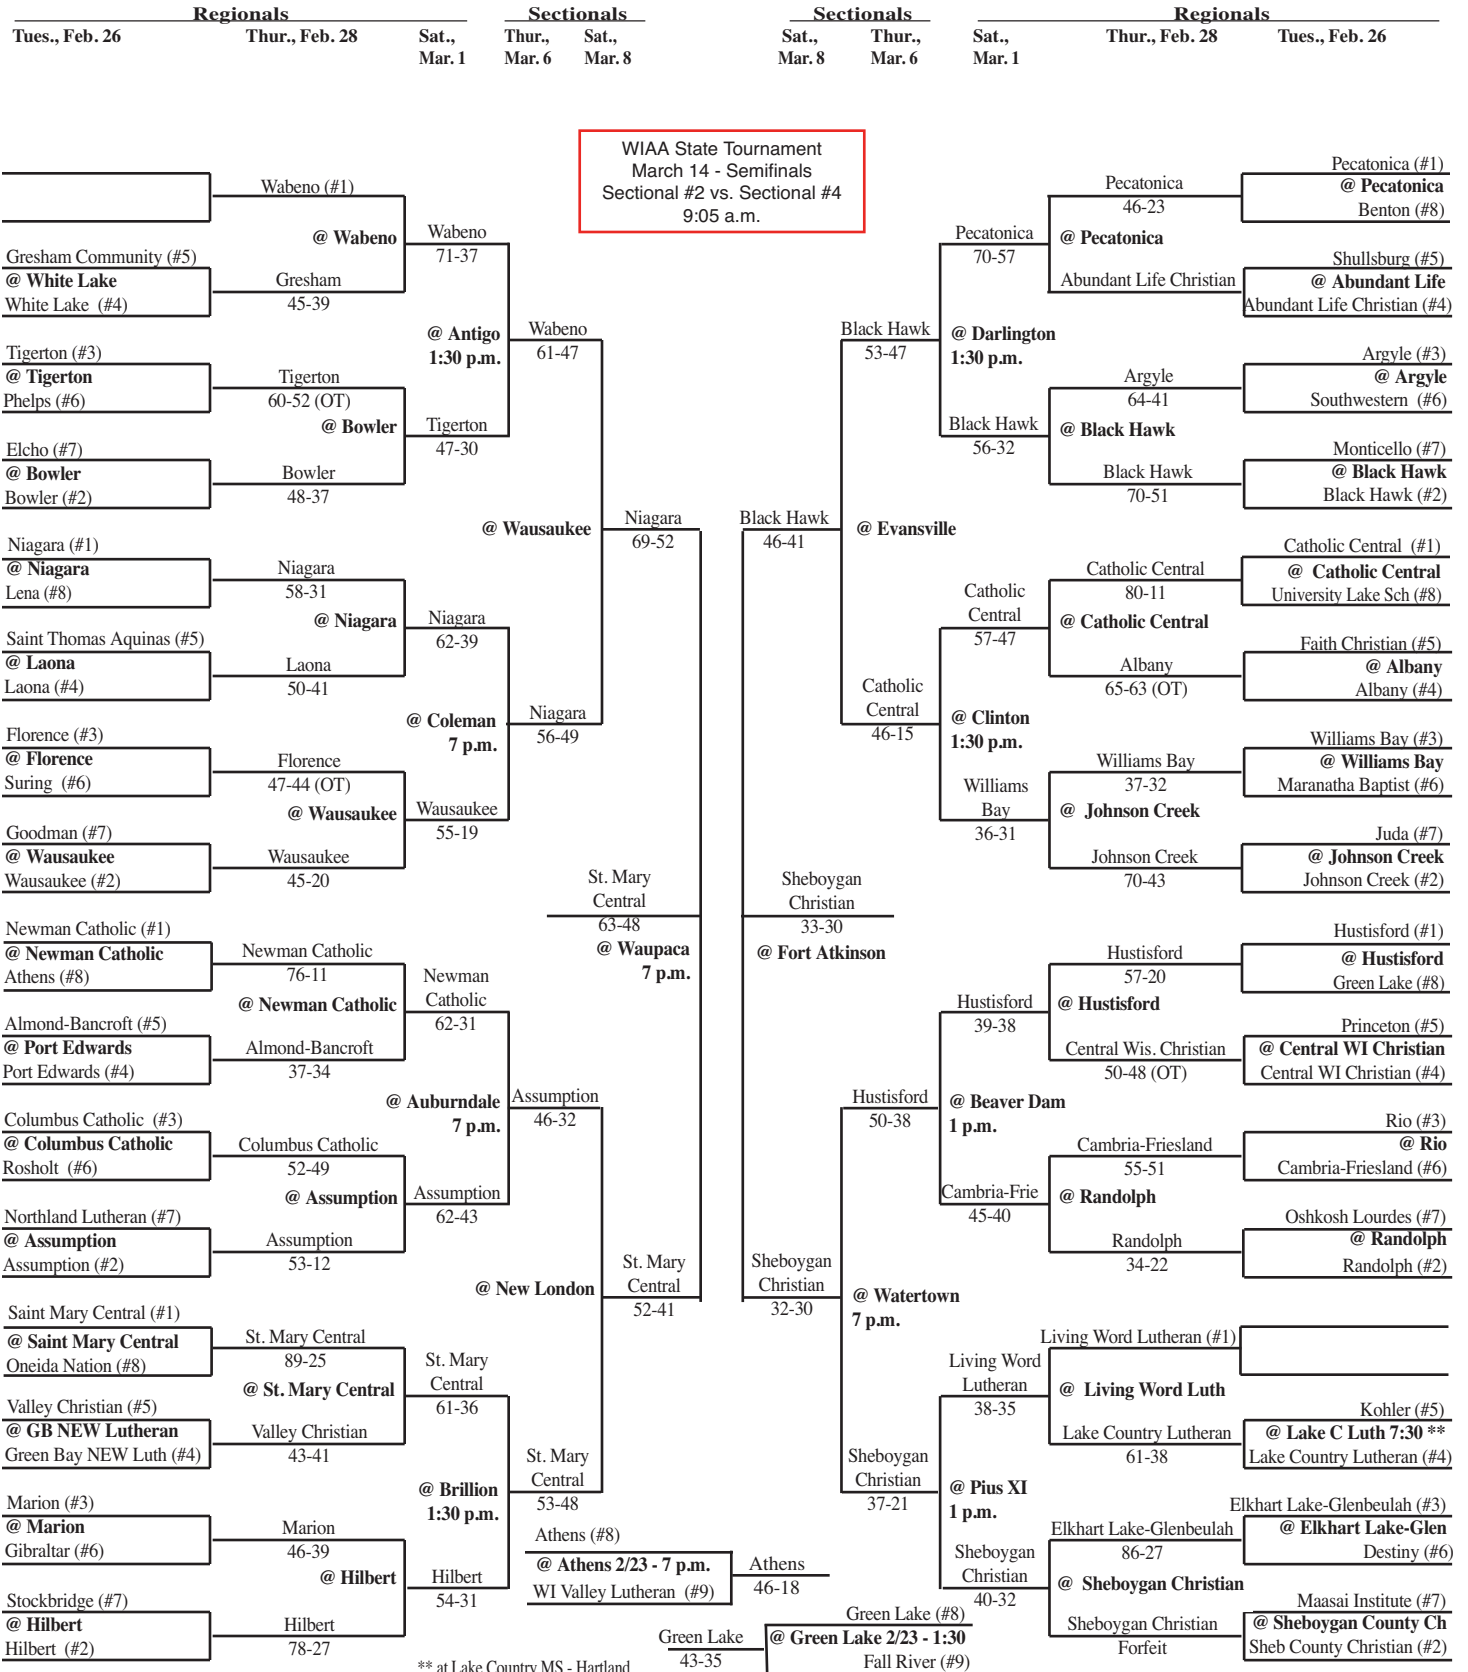

2008 Girls Basketball Assignments – Division 4

Higher seeded team hosts through the first two rounds of regional play.

Game time - 7 p.m. unless otherwise noted. We attempt to post accurate game times, but not all host schools report changes to us. Check with host school for most accurate game times!

updated 3/8/08

SECTIONAL #2

SECTIONAL #4

** at Lake Country MS - Hartland

2008 Girls Basketball Assignments – Division 4

Higher seeded team hosts through the first two rounds of regional play.

Game time - 7 p.m. unless otherwise noted. We attempt to post accurate game times, but not all host schools report changes to us. Check with host school for most accurate game times!