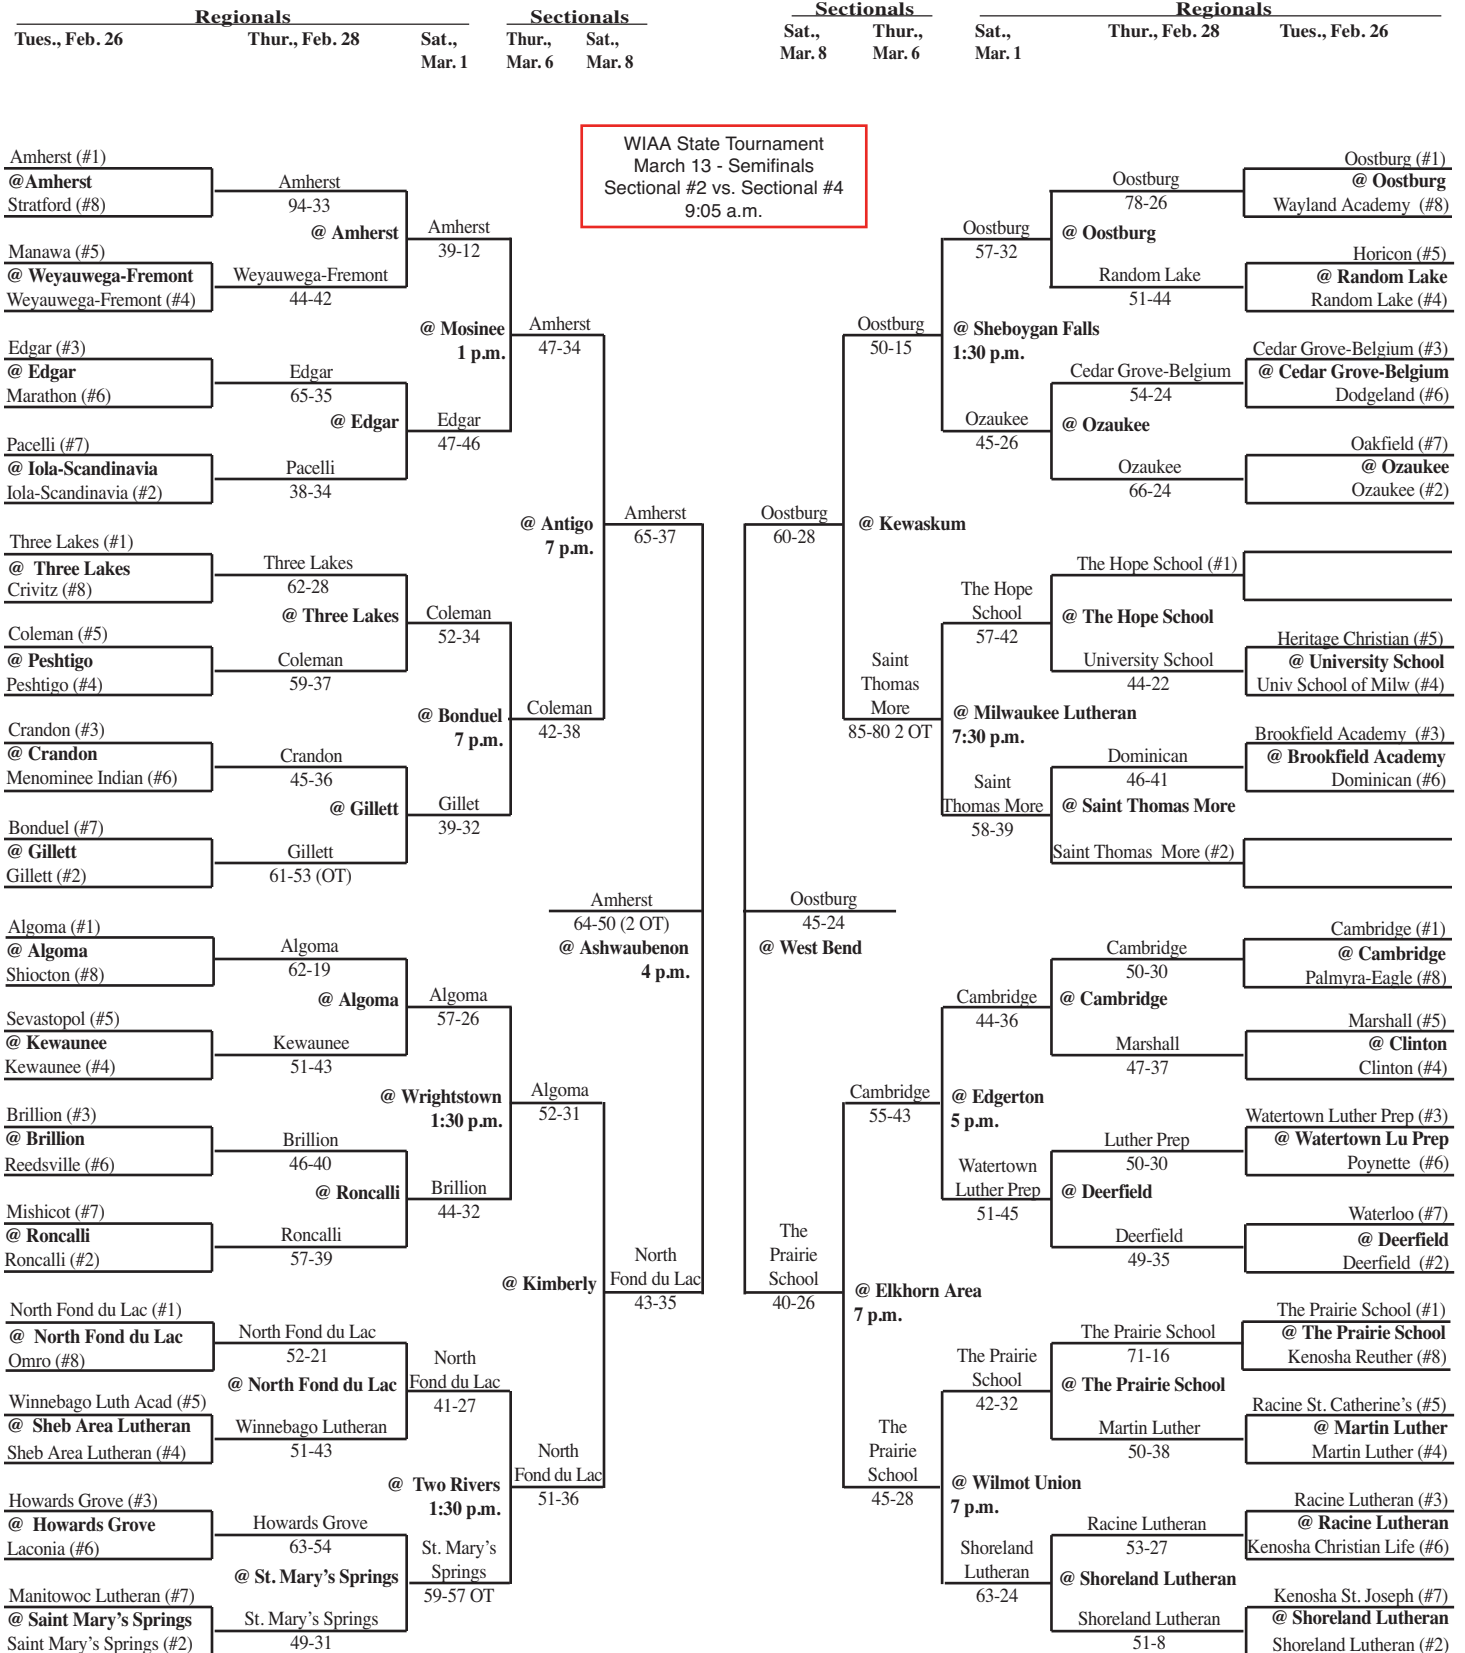

2008 Girls Basketball Assignments – Division 3

Higher seeded team hosts through the first two rounds of regional play.

Game time - 7 p.m. unless otherwise noted. We attempt to post accurate game times, but not all host schools report changes to us. Check with host school for most accurate game times!

updated 3/8/08

SECTIONAL #2

SECTIONAL #4

WIAA State Tournament
March 13 - Semifinals
Sectional #2 vs. Sectional #4
9:05 a.m.