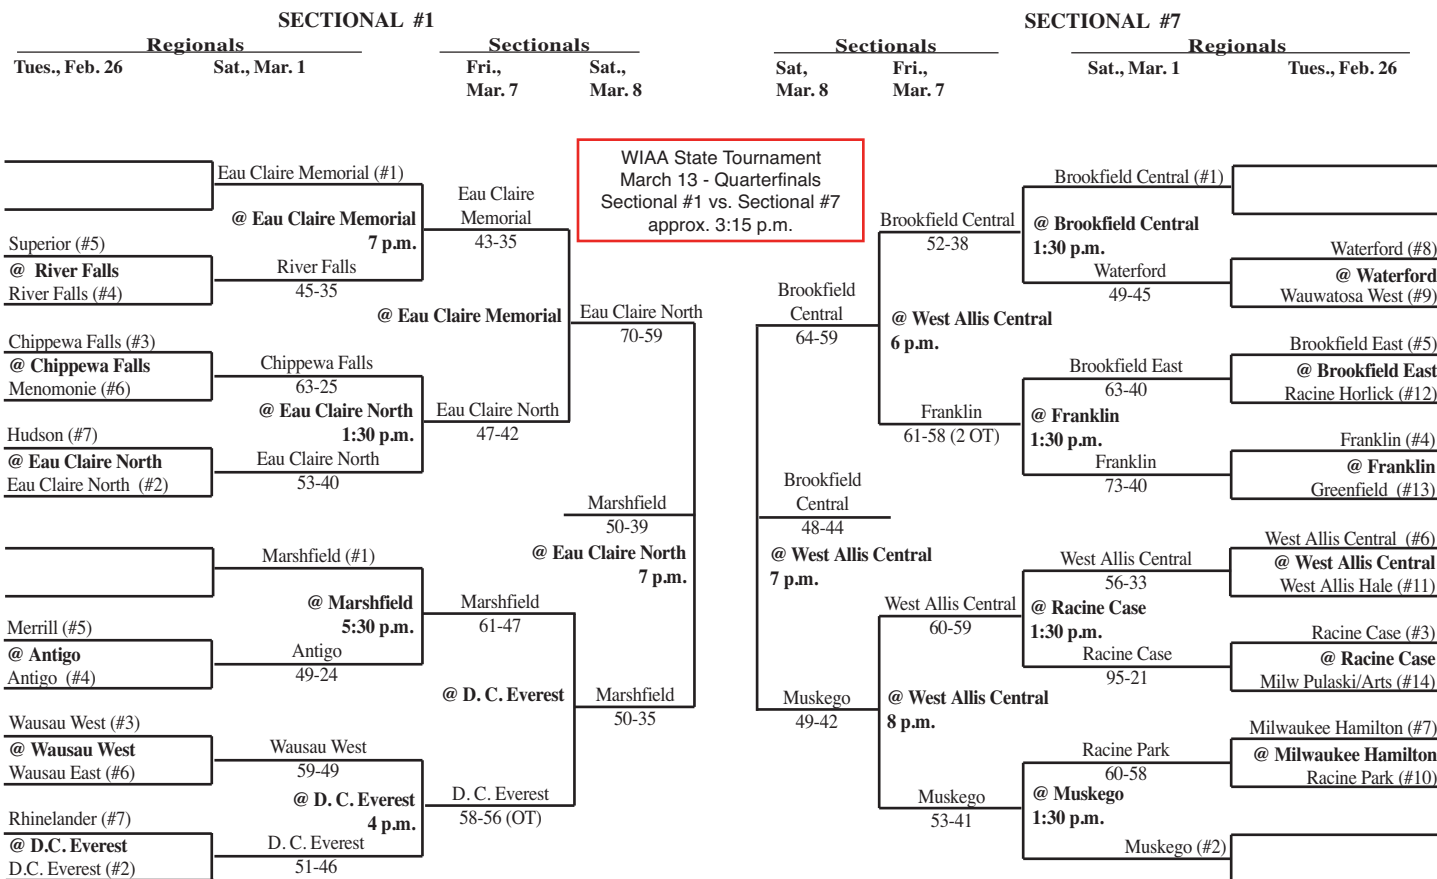

2008 Girls Basketball Assignments – Division 1

Higher seeded team hosts through the first two rounds of regional play. Game time - 7 p.m. unless otherwise noted. We attempt to post accurate game times, but not all host schools report changes to us. Check with host school for most accurate game times!

updated 3/8/08

2008 Girls Basketball Assignments – Division 1

Higher seeded team hosts through the first two rounds of regional play. Game time - 7 p.m. unless otherwise noted. We attempt to post accurate game times, but not all host schools report changes to us. Check with host school for most accurate game times!