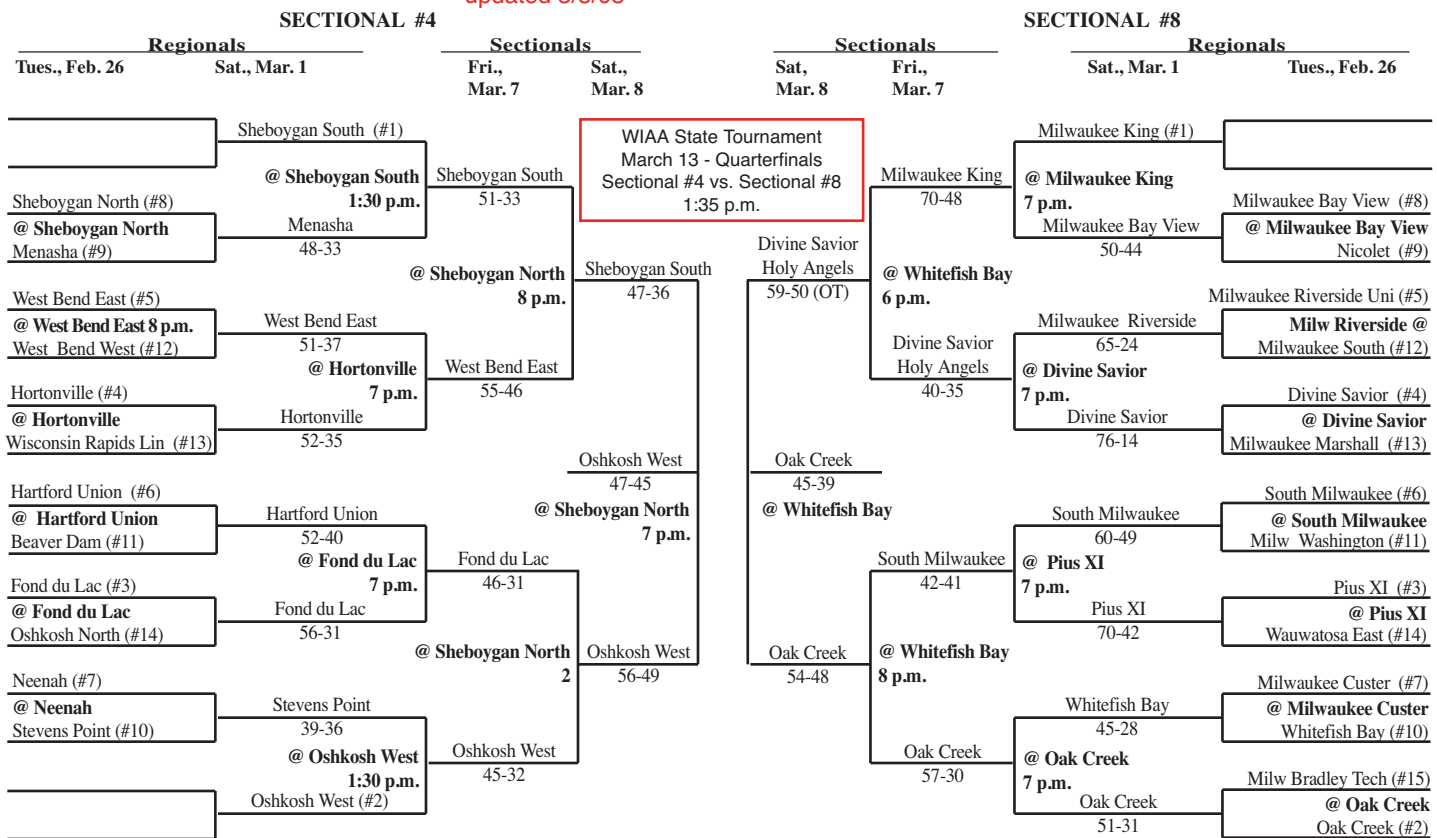

2008 Girls Basketball Assignments – Division 1

Higher seeded team hosts through the first two rounds of regional play. Game time - 7 p.m. unless otherwise noted. We attempt to post accurate game times, but not all host schools report changes to us. Check with host school for most accurate game times!

updated 3/8/08

2008 Girls Basketball Assignments – Division 1

Higher seeded team hosts through the first two rounds of regional play. Game time - 7 p.m. unless otherwise noted. We attempt to post accurate game times, but not all host schools report changes to us. Check with host school for most accurate game times!