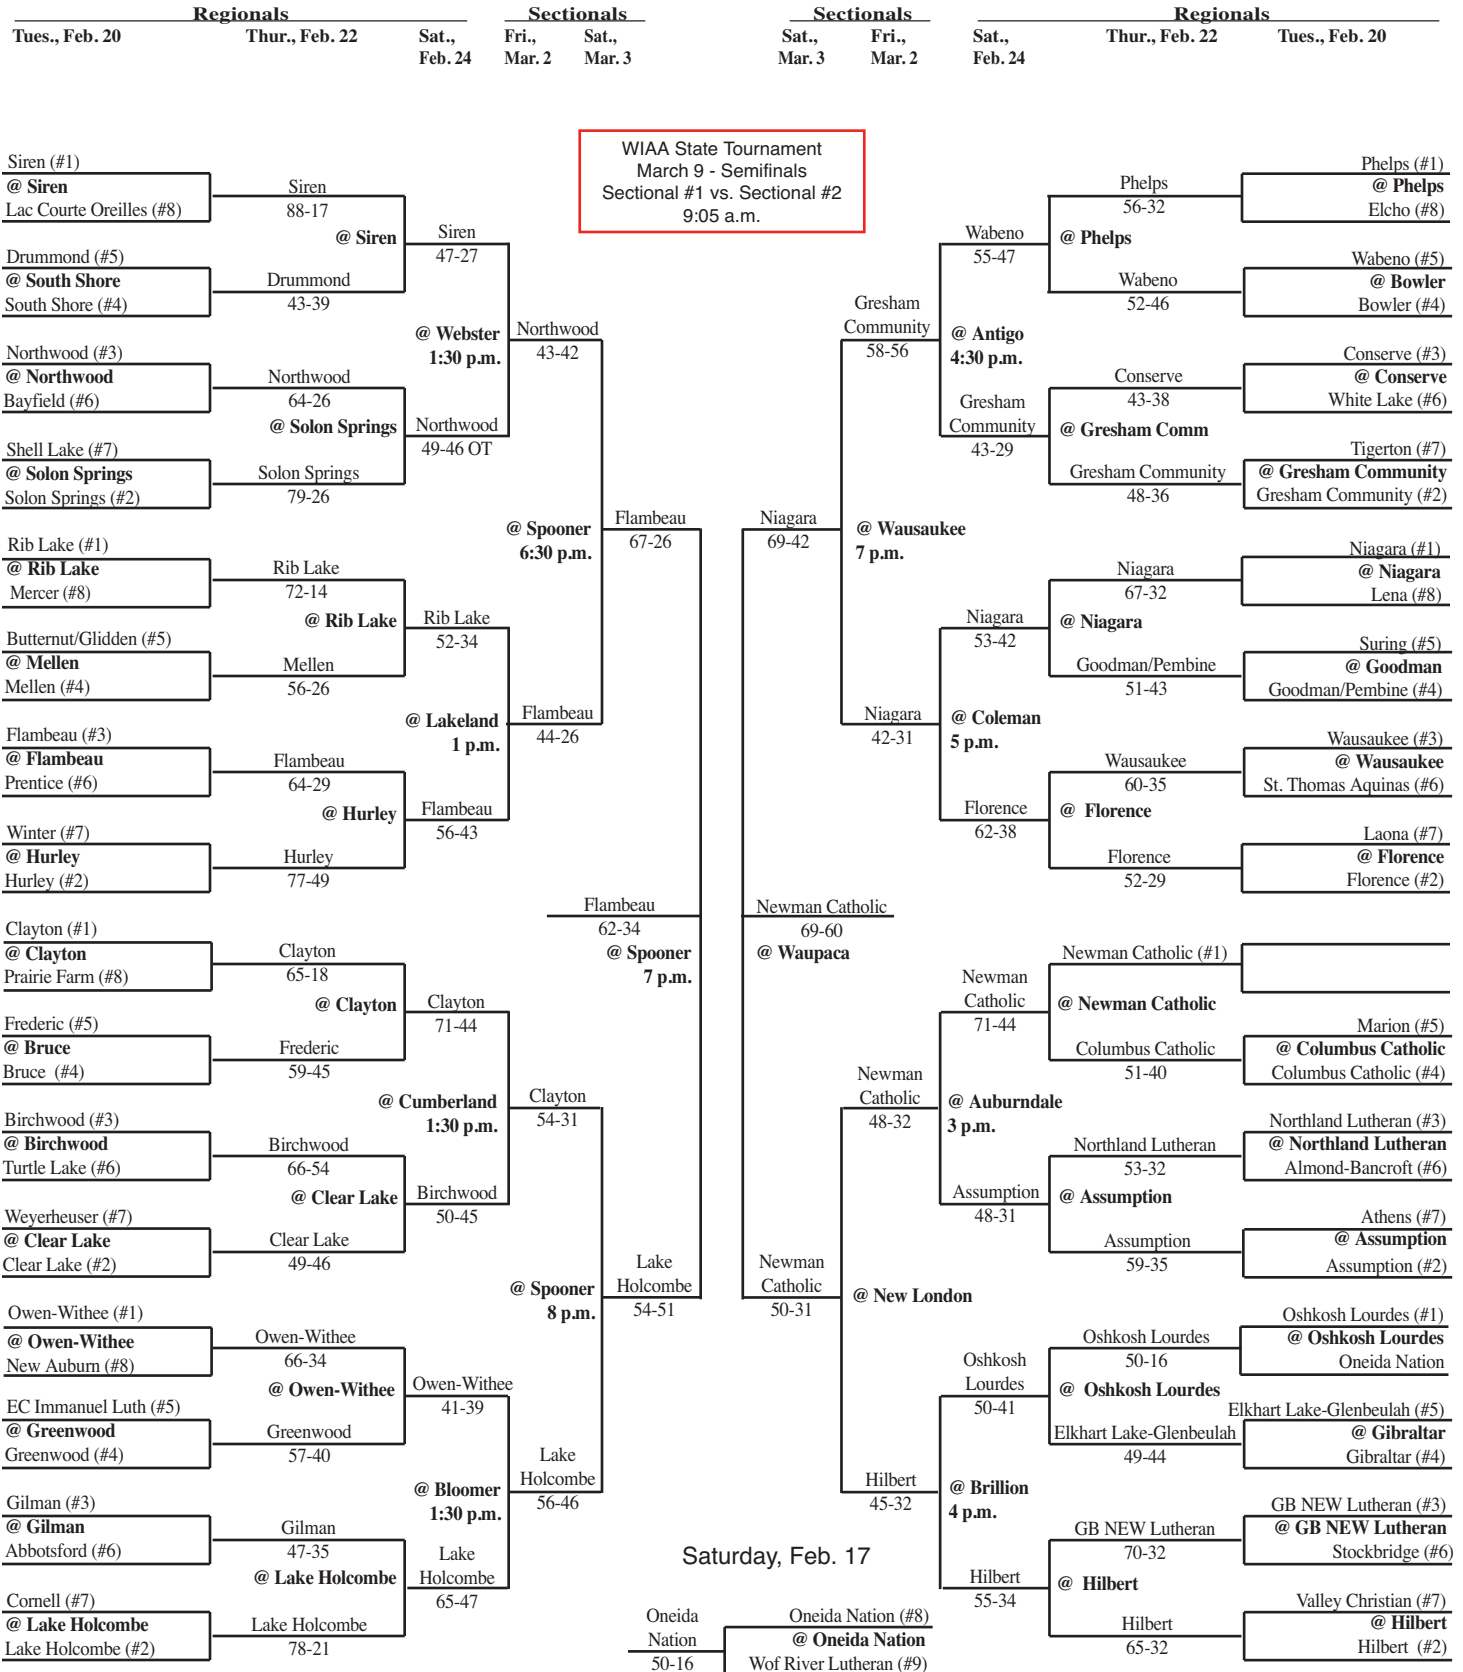

2007 Girls Basketball Assignments – Division 4

Higher seeded team hosts through the first two rounds of regional play.

Game time - 7 p.m. unless otherwise noted. We attempt to post accurate game times, but not all host schools report changes to us. Check with host school for most accurate game times!

updates 3/5/2007 - 8:55 p.m.

SECTIONAL #1

SECTIONAL #2