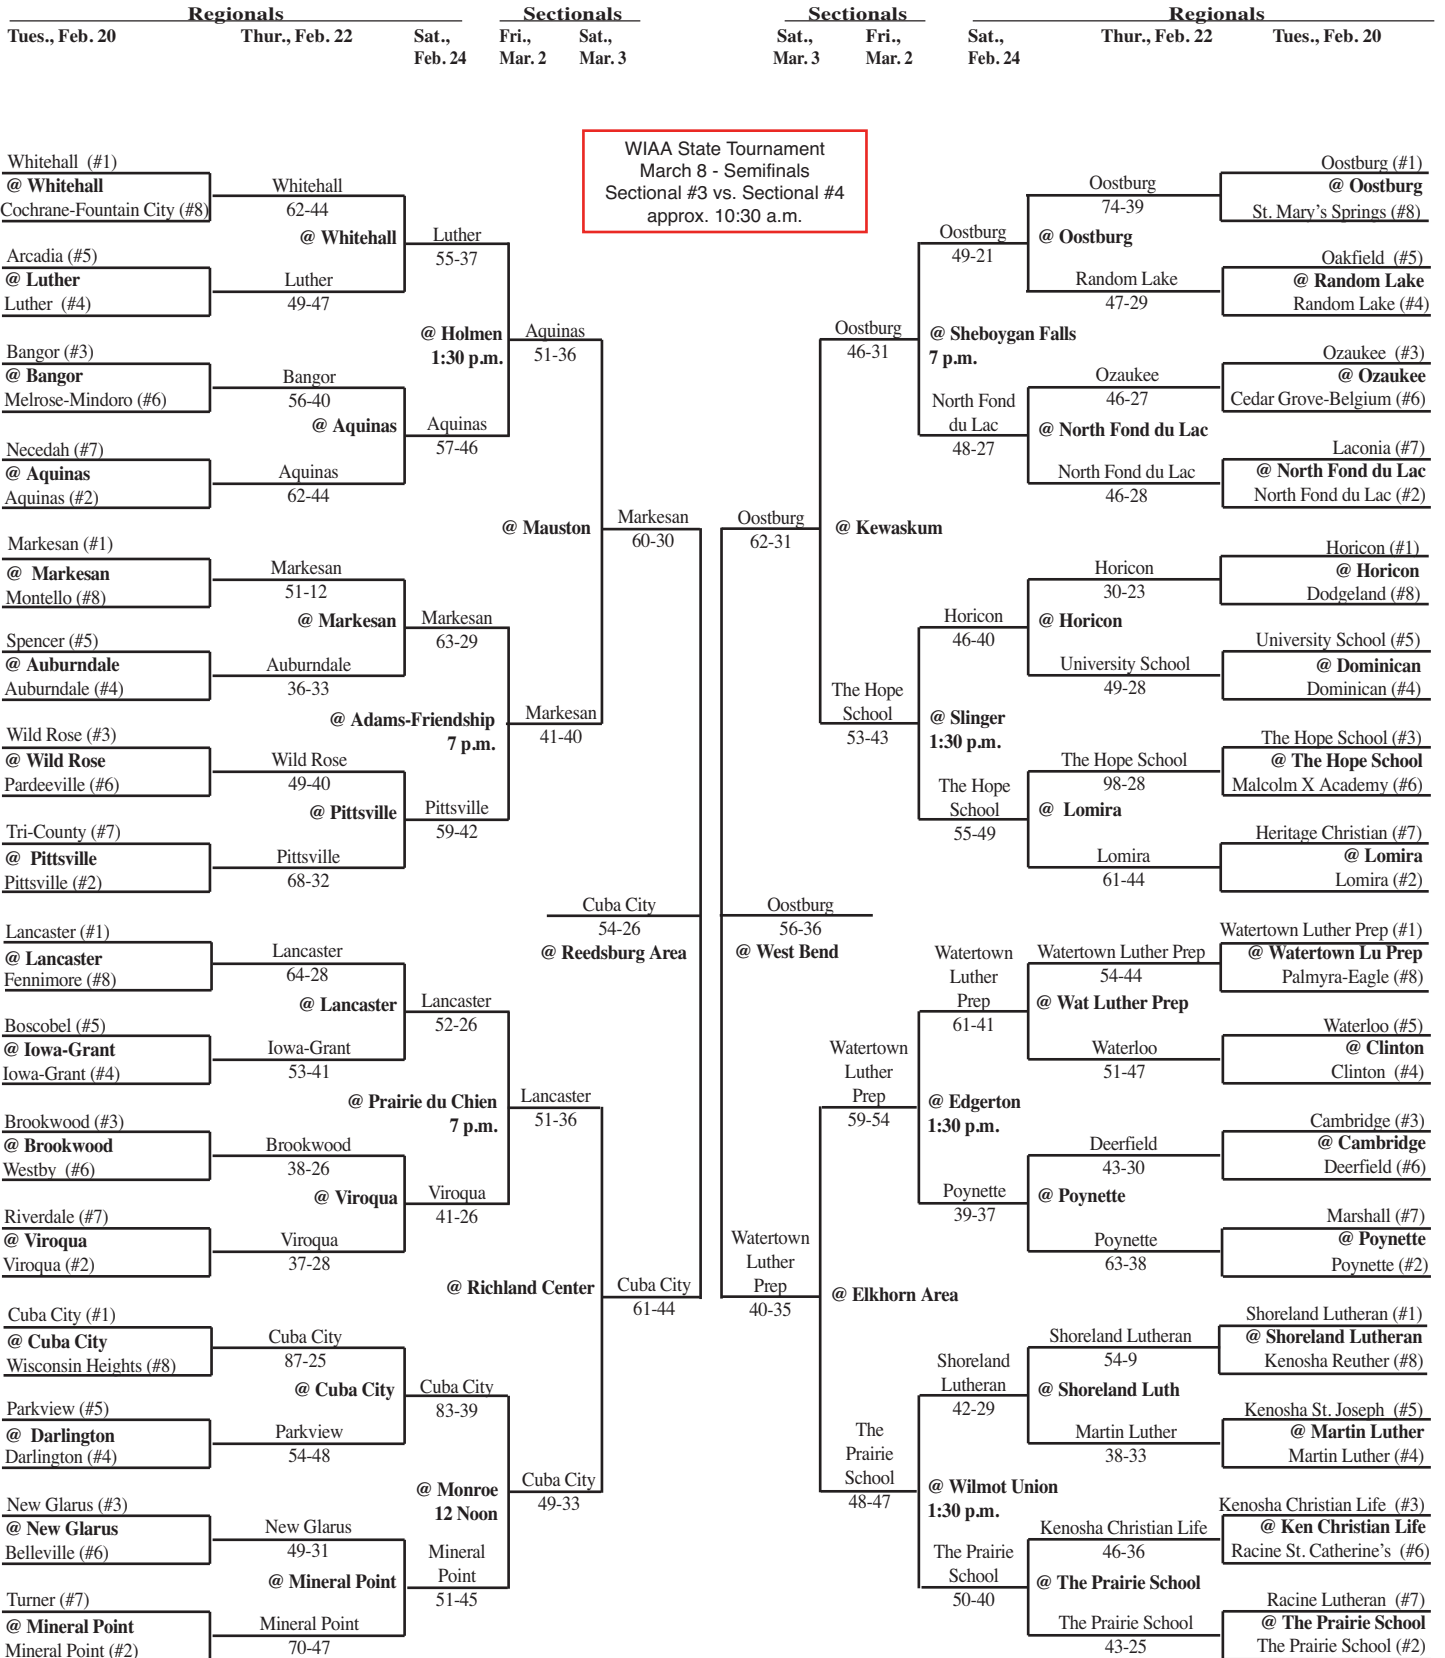

2007 Girls Basketball Assignments – Division 3

Higher seeded team hosts through the first two rounds of regional play.

Game time - 7 p.m. unless otherwise noted. We attempt to post accurate game times, but not all host schools report changes to us. Check with host school for most accurate game times!

SECTIONAL #3

SECTIONAL #4

WIAA State Tournament
March 8 - Semifinals
Sectional #3 vs. Sectional #4
approx. 10:30 a.m.