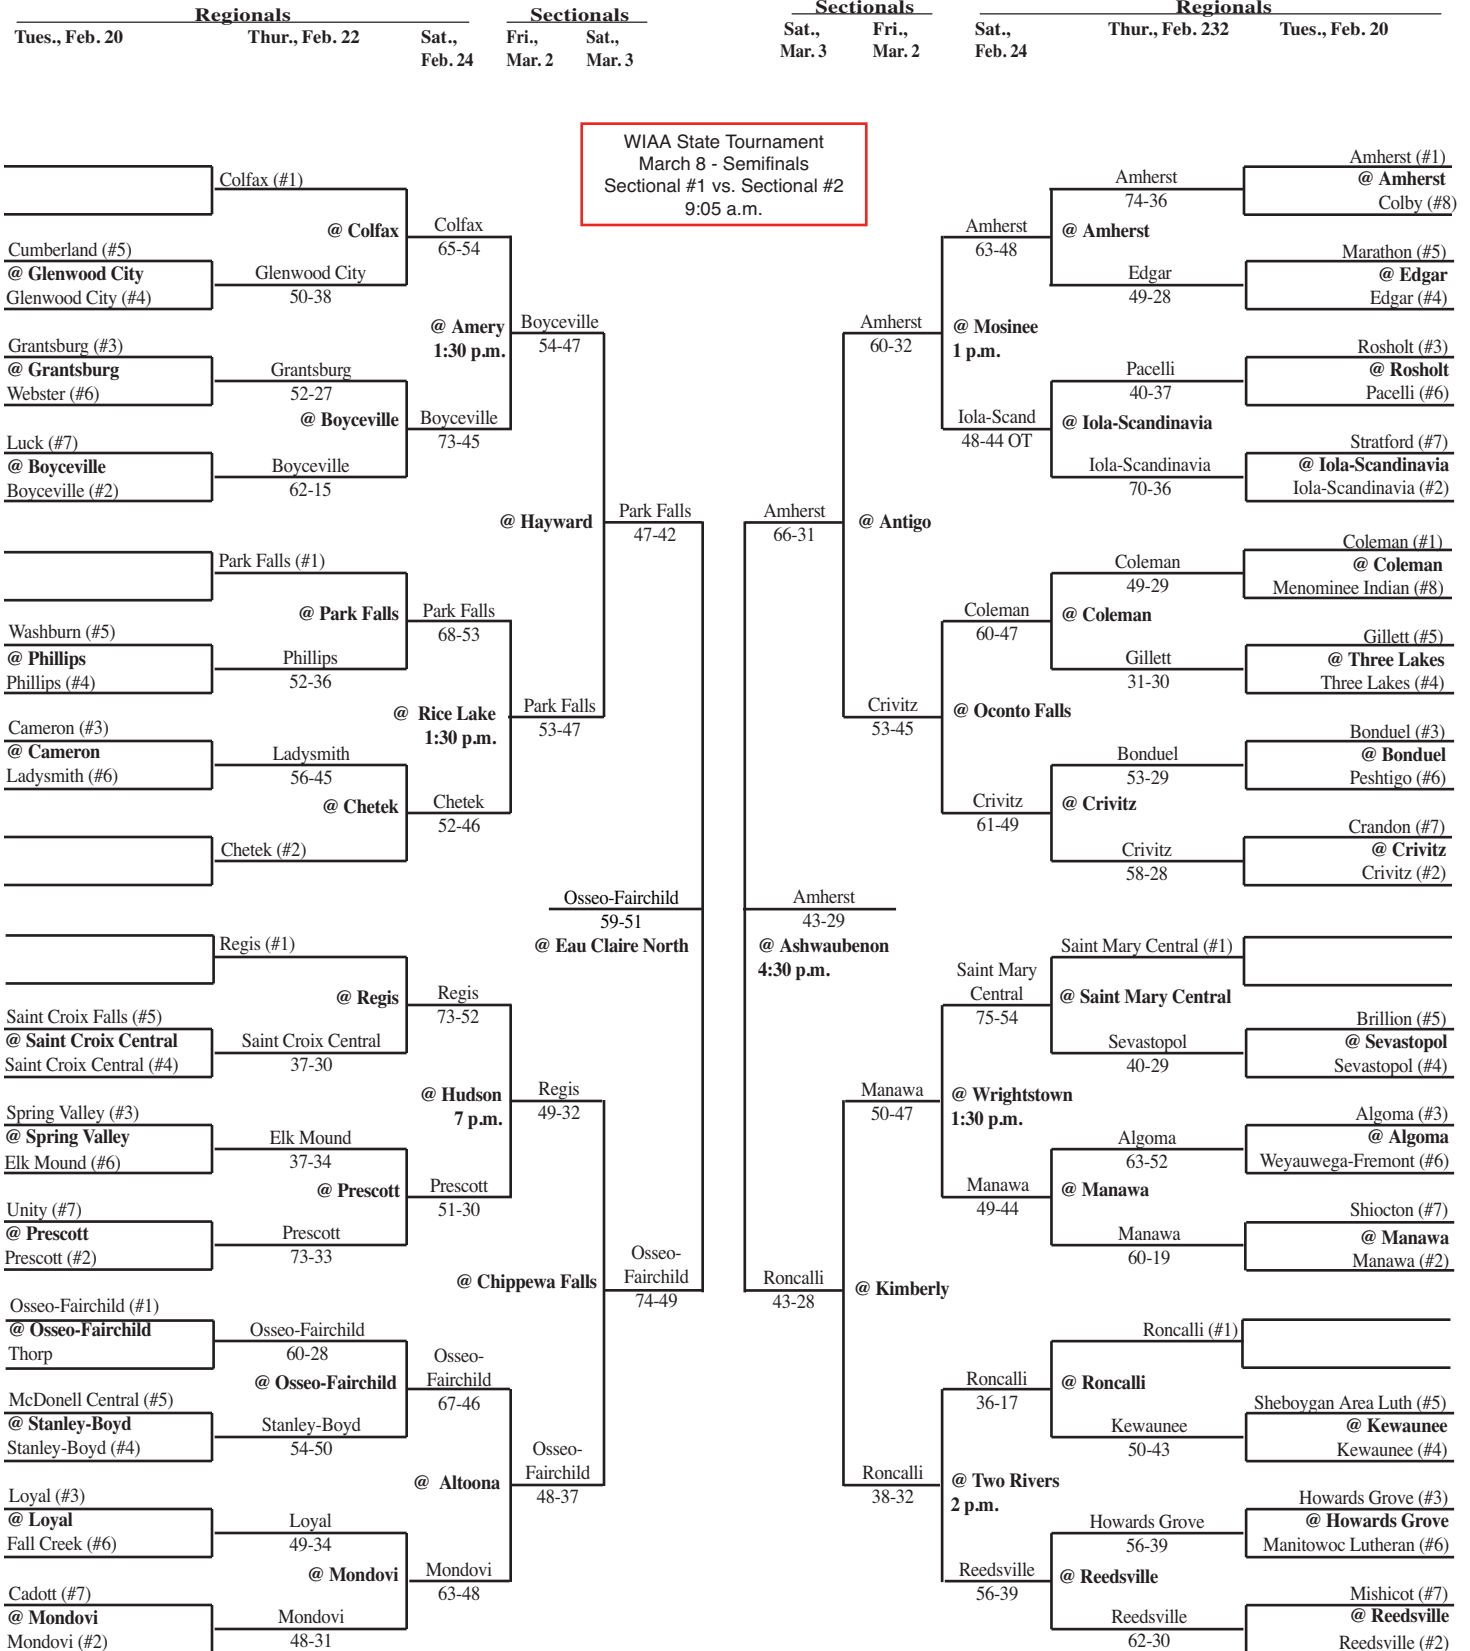

2007 Girls Basketball Assignments – Division 3

Higher seeded team hosts through the first two rounds of regional play.

Game time - 7 p.m. unless otherwise noted. We attempt to post accurate game times, but not all host schools report changes to us. Check with host school for most accurate game times!

updated 3/5/07 -- 9:05 p.m.

SECTIONAL #1

SECTIONAL #2

2007 Girls Basketball Assignments – Division 3

Higher seeded team hosts through the first two rounds of regional play.

Game time - 7 p.m. unless otherwise noted. We attempt to post accurate game times, but not all host schools report changes to us. Check with host school for most accurate game times!