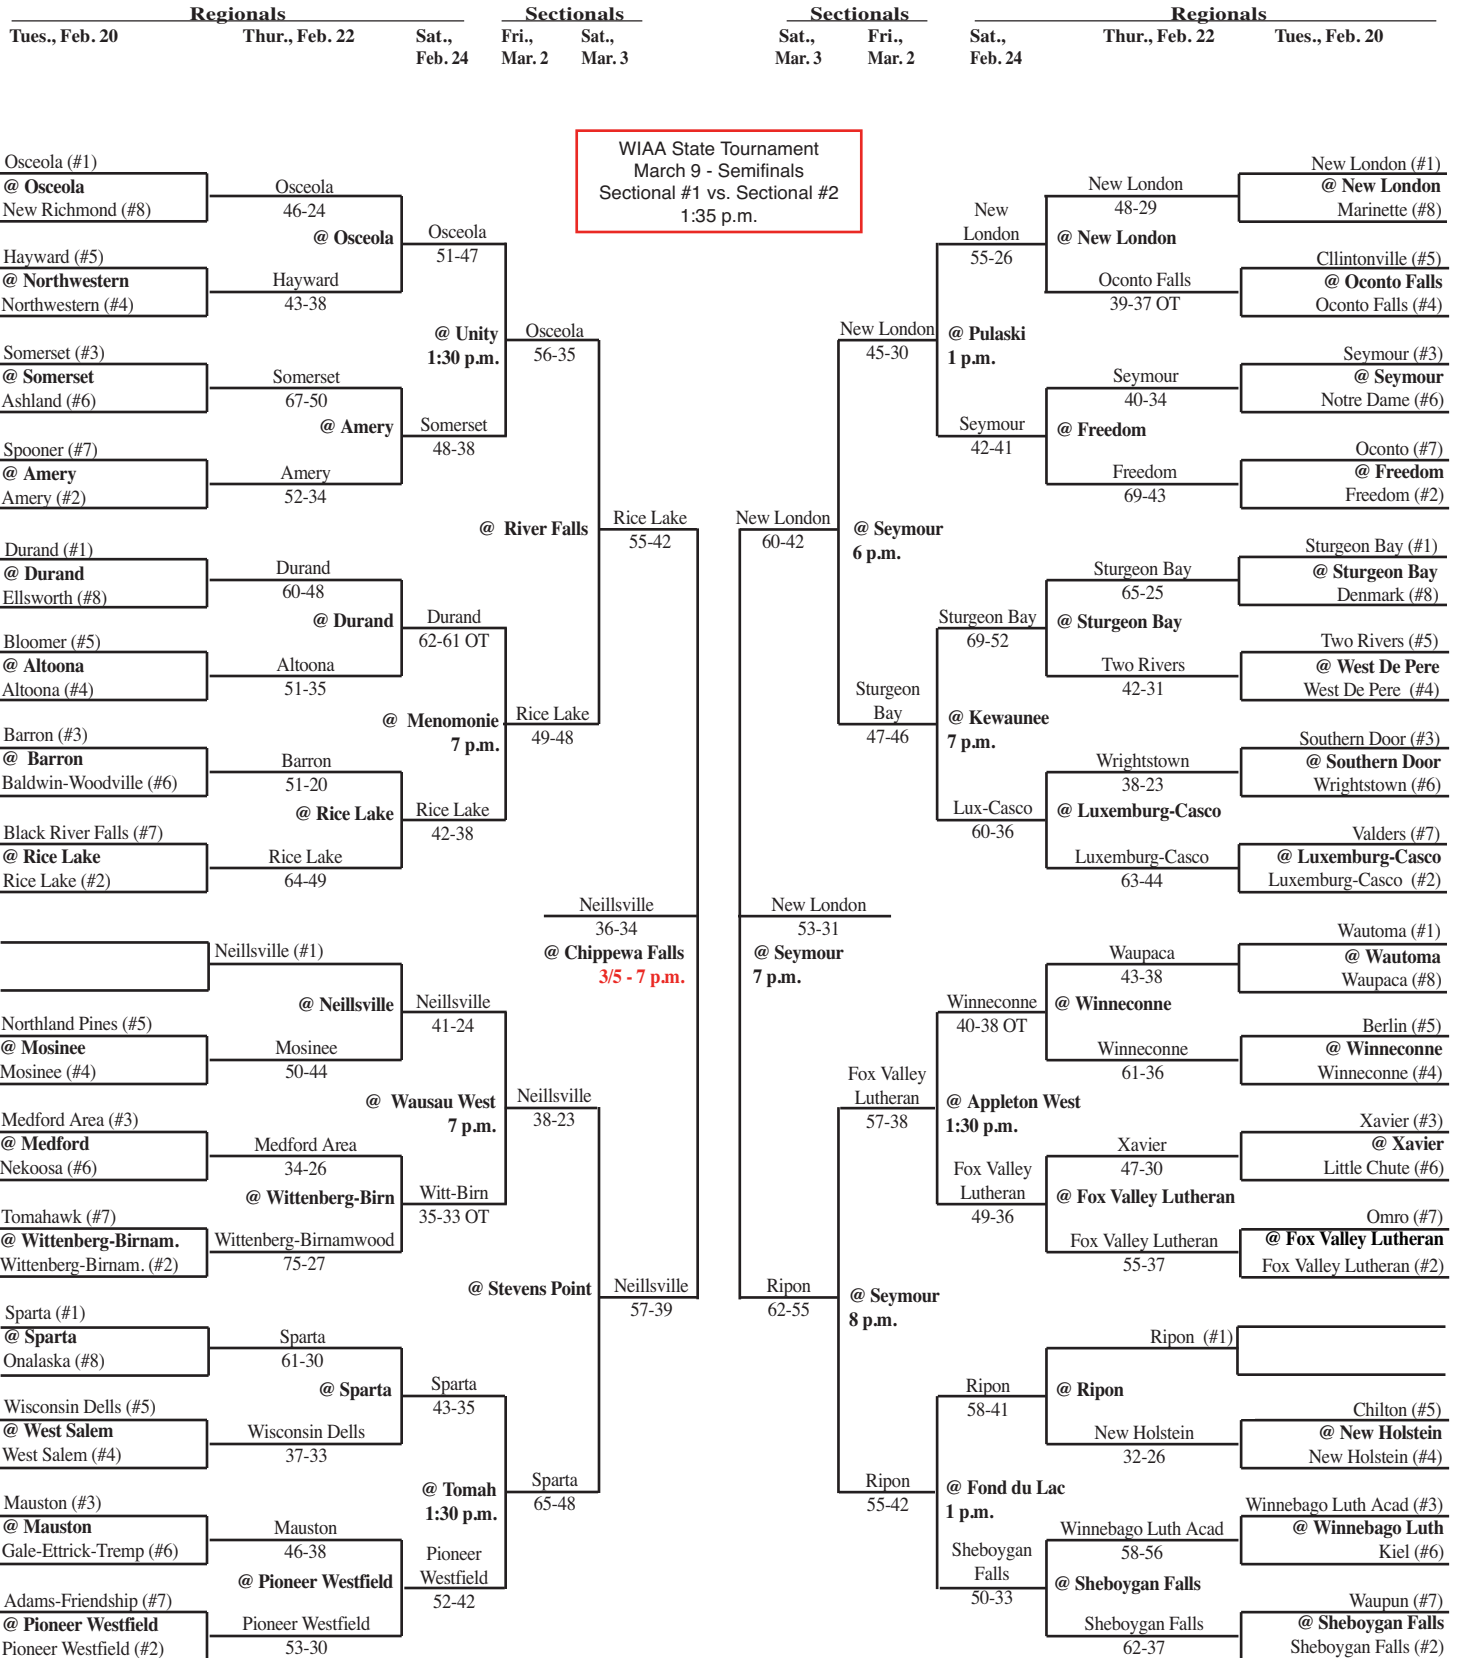

2007 Girls Basketball Assignments – Division 2

Higher seeded team hosts through the first two rounds of regional play.

Game time - 7 p.m. unless otherwise noted. We attempt to post accurate game times, but not all host schools report changes to us. Check with host school for most accurate game times!

updated 3/3/2007

SECTIONAL #1

SECTIONAL #2