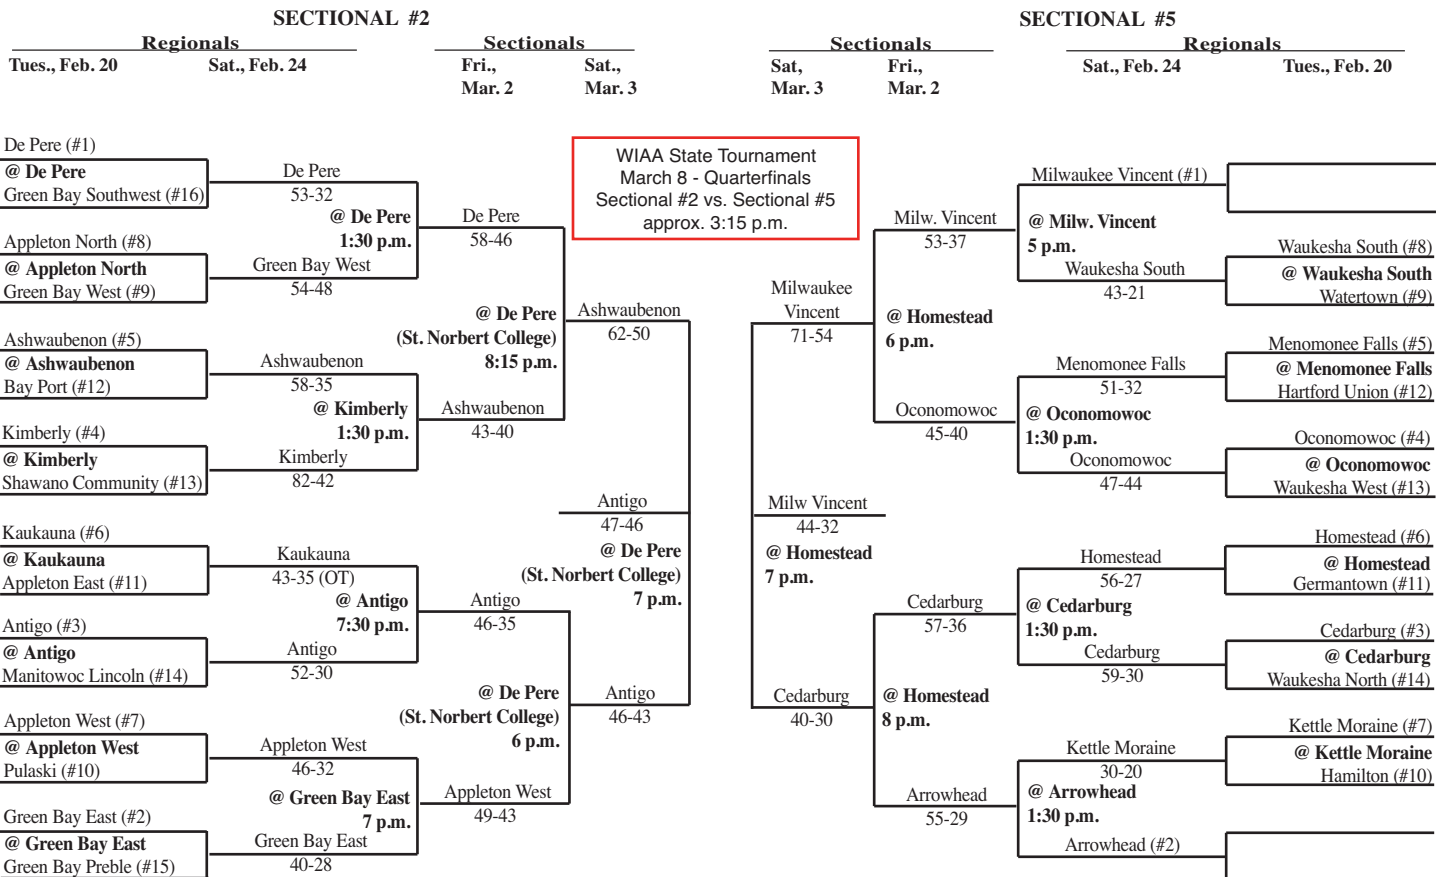

# 2007 Girls Basketball Assignments – Division 1

Higher seeded team hosts through the first two rounds of regional play.

Game time - 7 p.m. unless otherwise noted. We attempt to post accurate game times, but not all host schools report changes to us. Check with host school for most accurate game times!

updated 3/3/2007 - changes in red