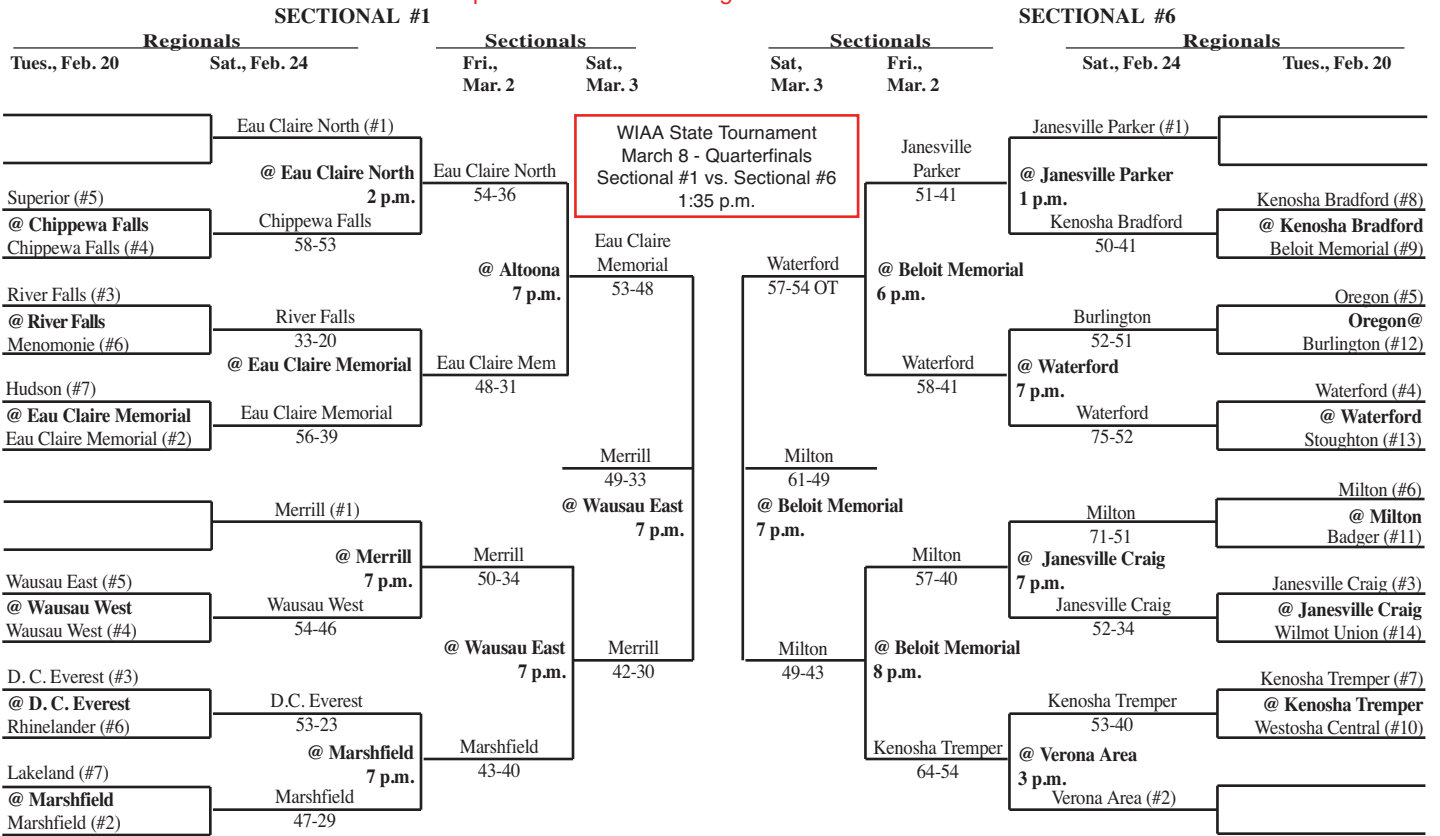

# 2007 Girls Basketball Assignments – Division 1

Higher seeded team hosts through the first two rounds of regional play.

Game time - 7 p.m. unless otherwise noted. We attempt to post accurate game times, but not all host schools report changes to us. Check with host school for most accurate game times!

updated 3/3/2007 - changes in red