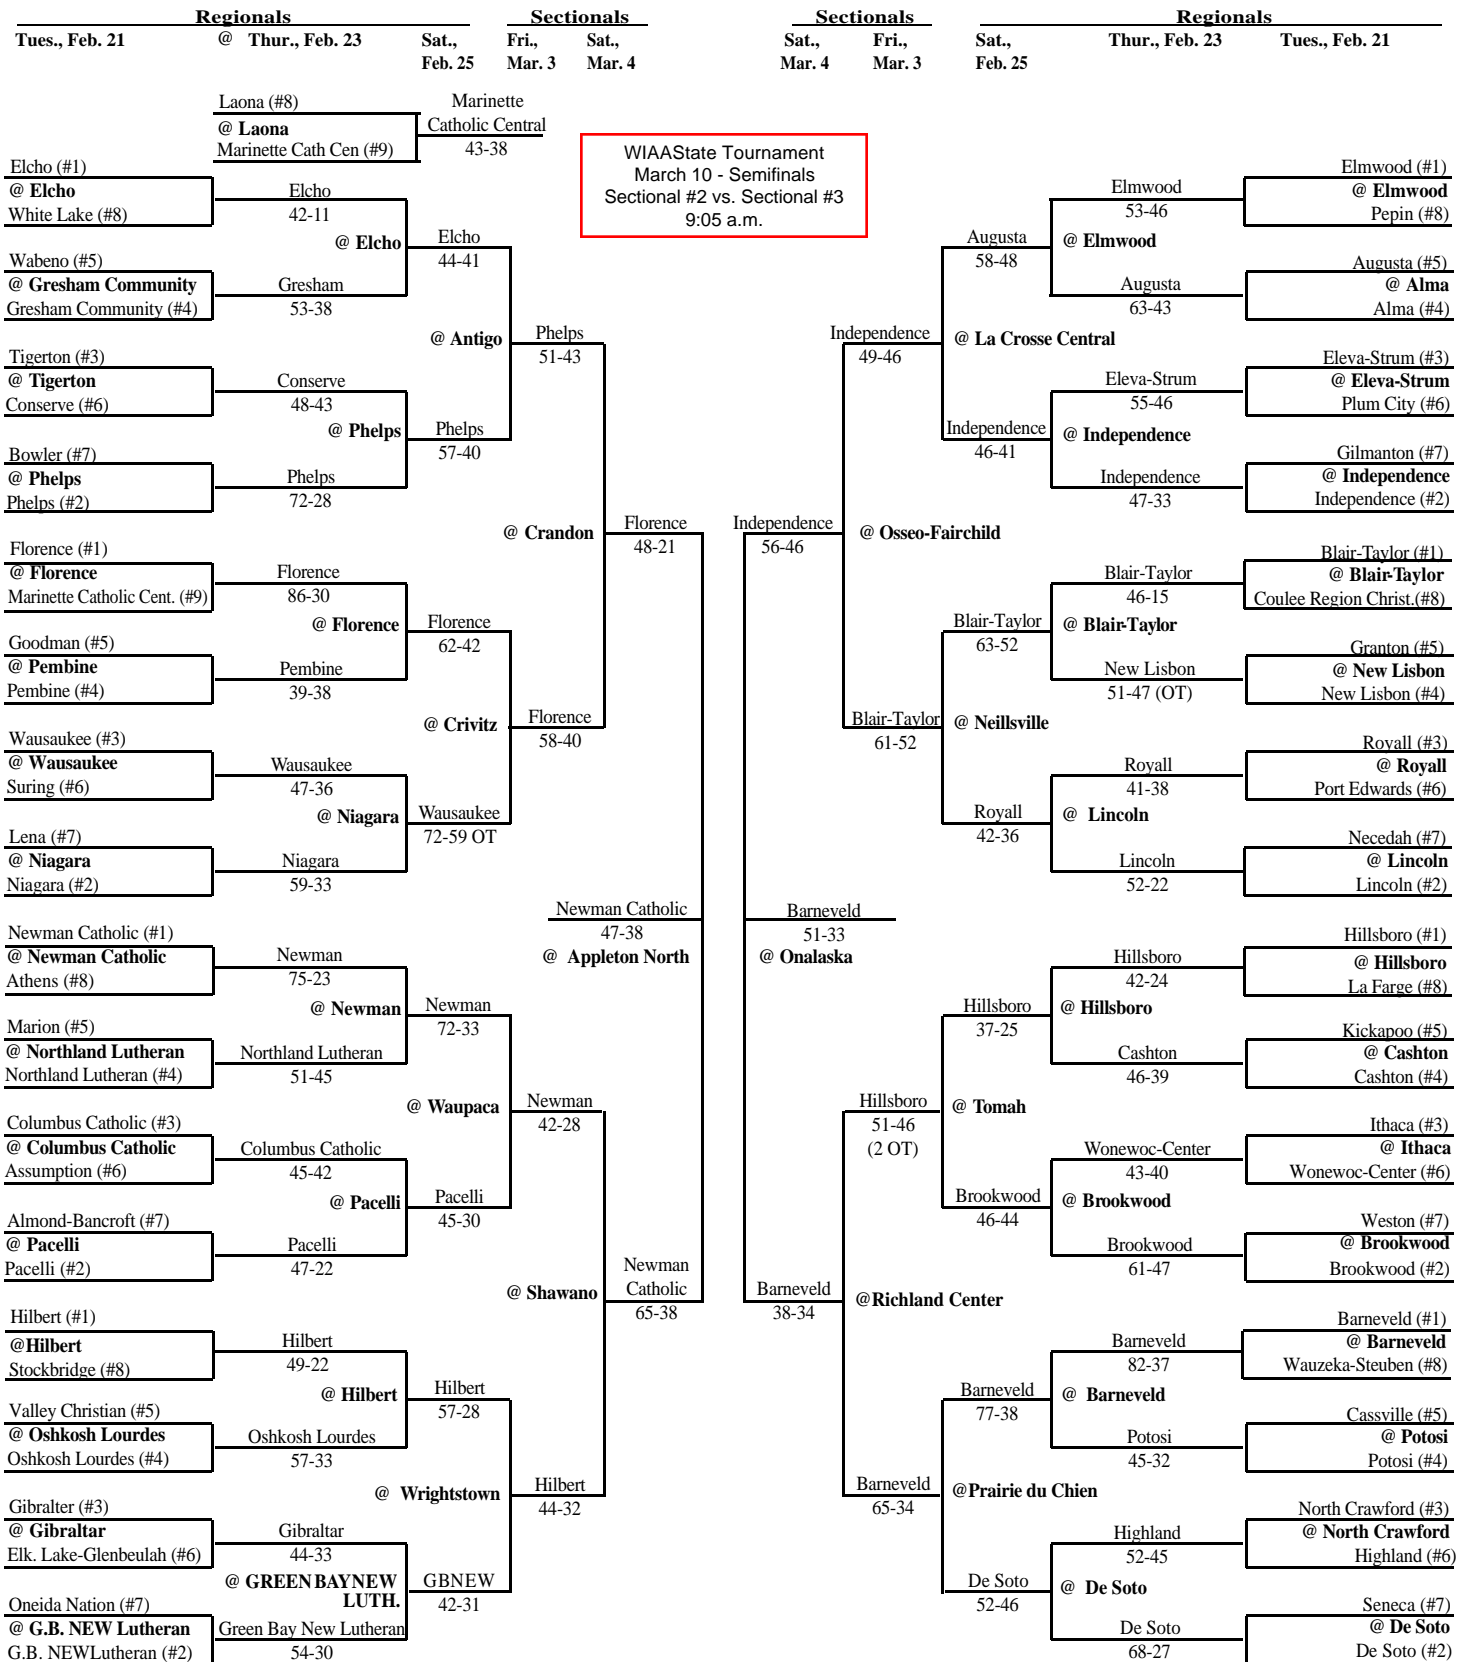

2006 Girls Basketball Assignments – Division 4

Higher seeded team hosts through the first two rounds of regional play.

Game time - 7 p.m. unless otherwise noted. We attempt to post accurate game times, but not all host schools report changes to us. Check with host school for most accurate game times!

updated 3/4/2006 - changes in red

SECTIONAL #2

SECTIONAL #3