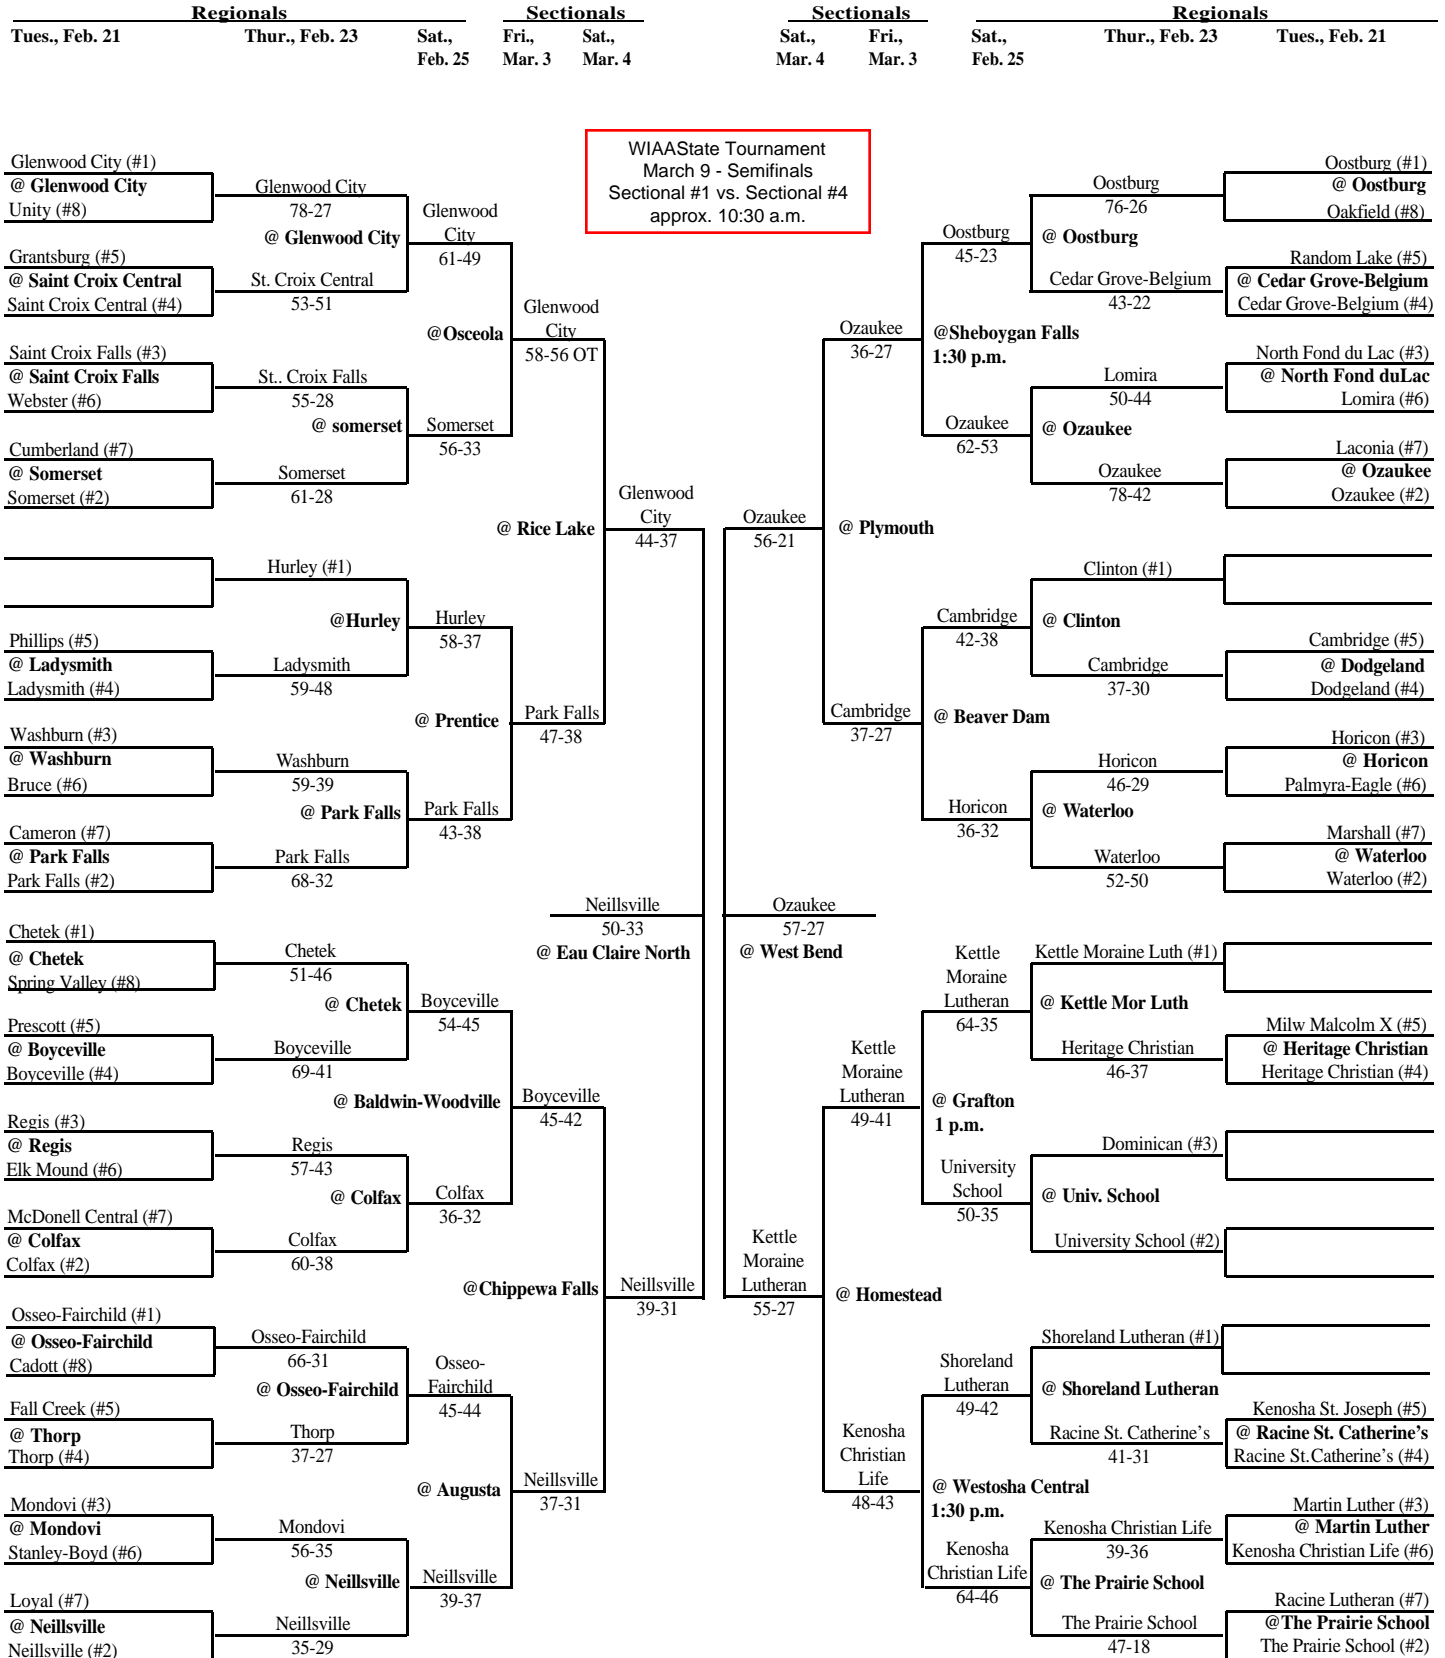

2006 Girls Basketball Assignments – Division 3

Higher seeded team hosts through the first two rounds of regional play.

Game time - 7 p.m. unless otherwise noted. We attempt to post accurate game times, but not all host schools report changes to us. Check with host school for most accurate game times!

SECTIONAL #1

SECTIONAL #4

WIAA State Tournament
March 9 - Semifinals
Sectional #1 vs. Sectional #4
approx. 10:30 a.m.