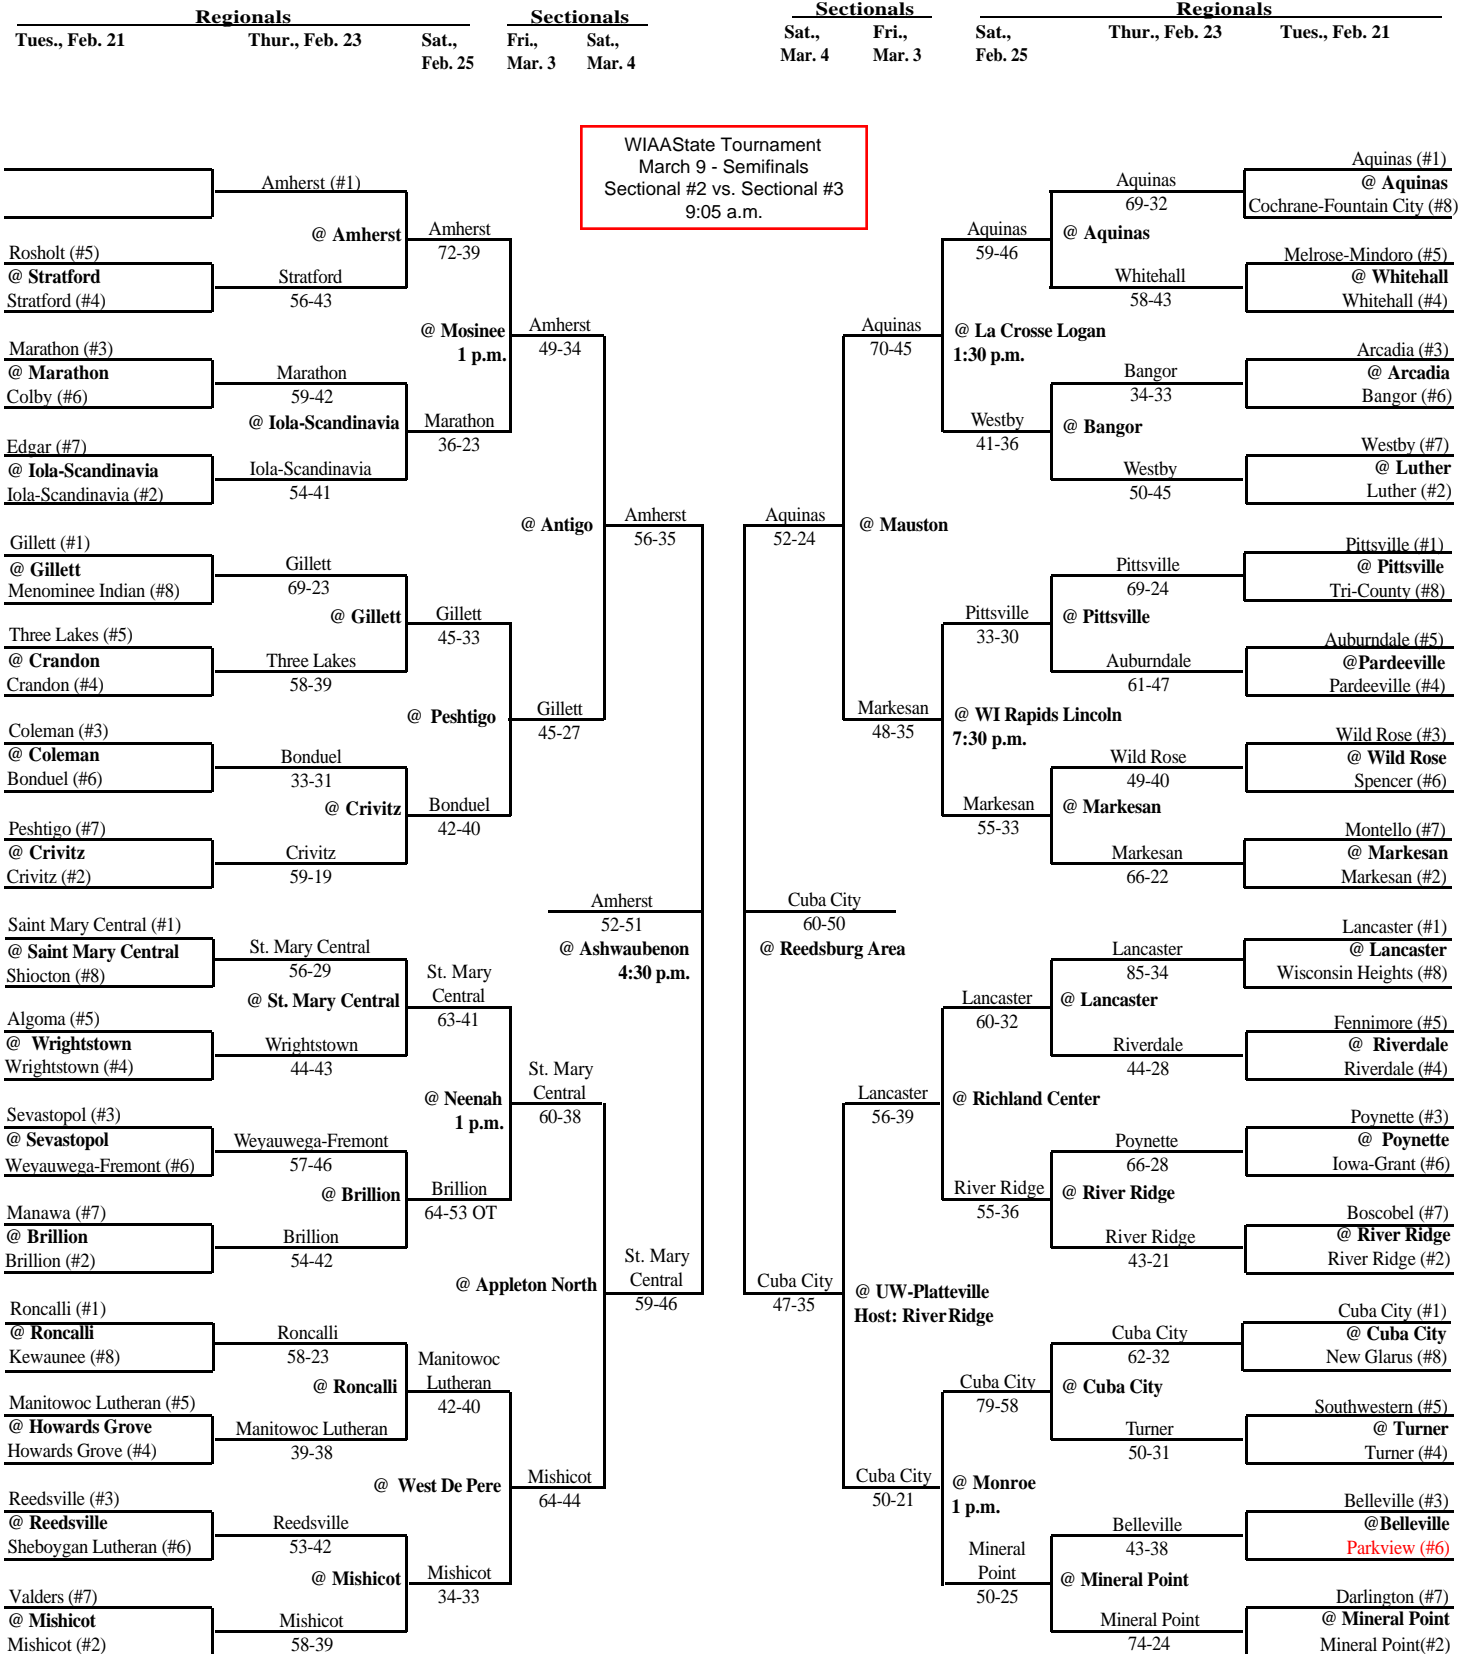

2006 Girls Basketball Assignments – Division 3

Higher seeded team hosts through the first two rounds of regional play.

Game time - 7 p.m. unless otherwise noted. We attempt to post accurate game times, but not all host schools report changes to us. Check with host school for most accurate game times!

updated 3/4/06 - changes in red

SECTIONAL #2

SECTIONAL #3

2006 Girls Basketball Assignments – Division 3

Higher seeded team hosts through the first two rounds of regional play.

Game time - 7 p.m. unless otherwise noted. We attempt to post accurate game times, but not all host schools report changes to us. Check with host school for most accurate game times!