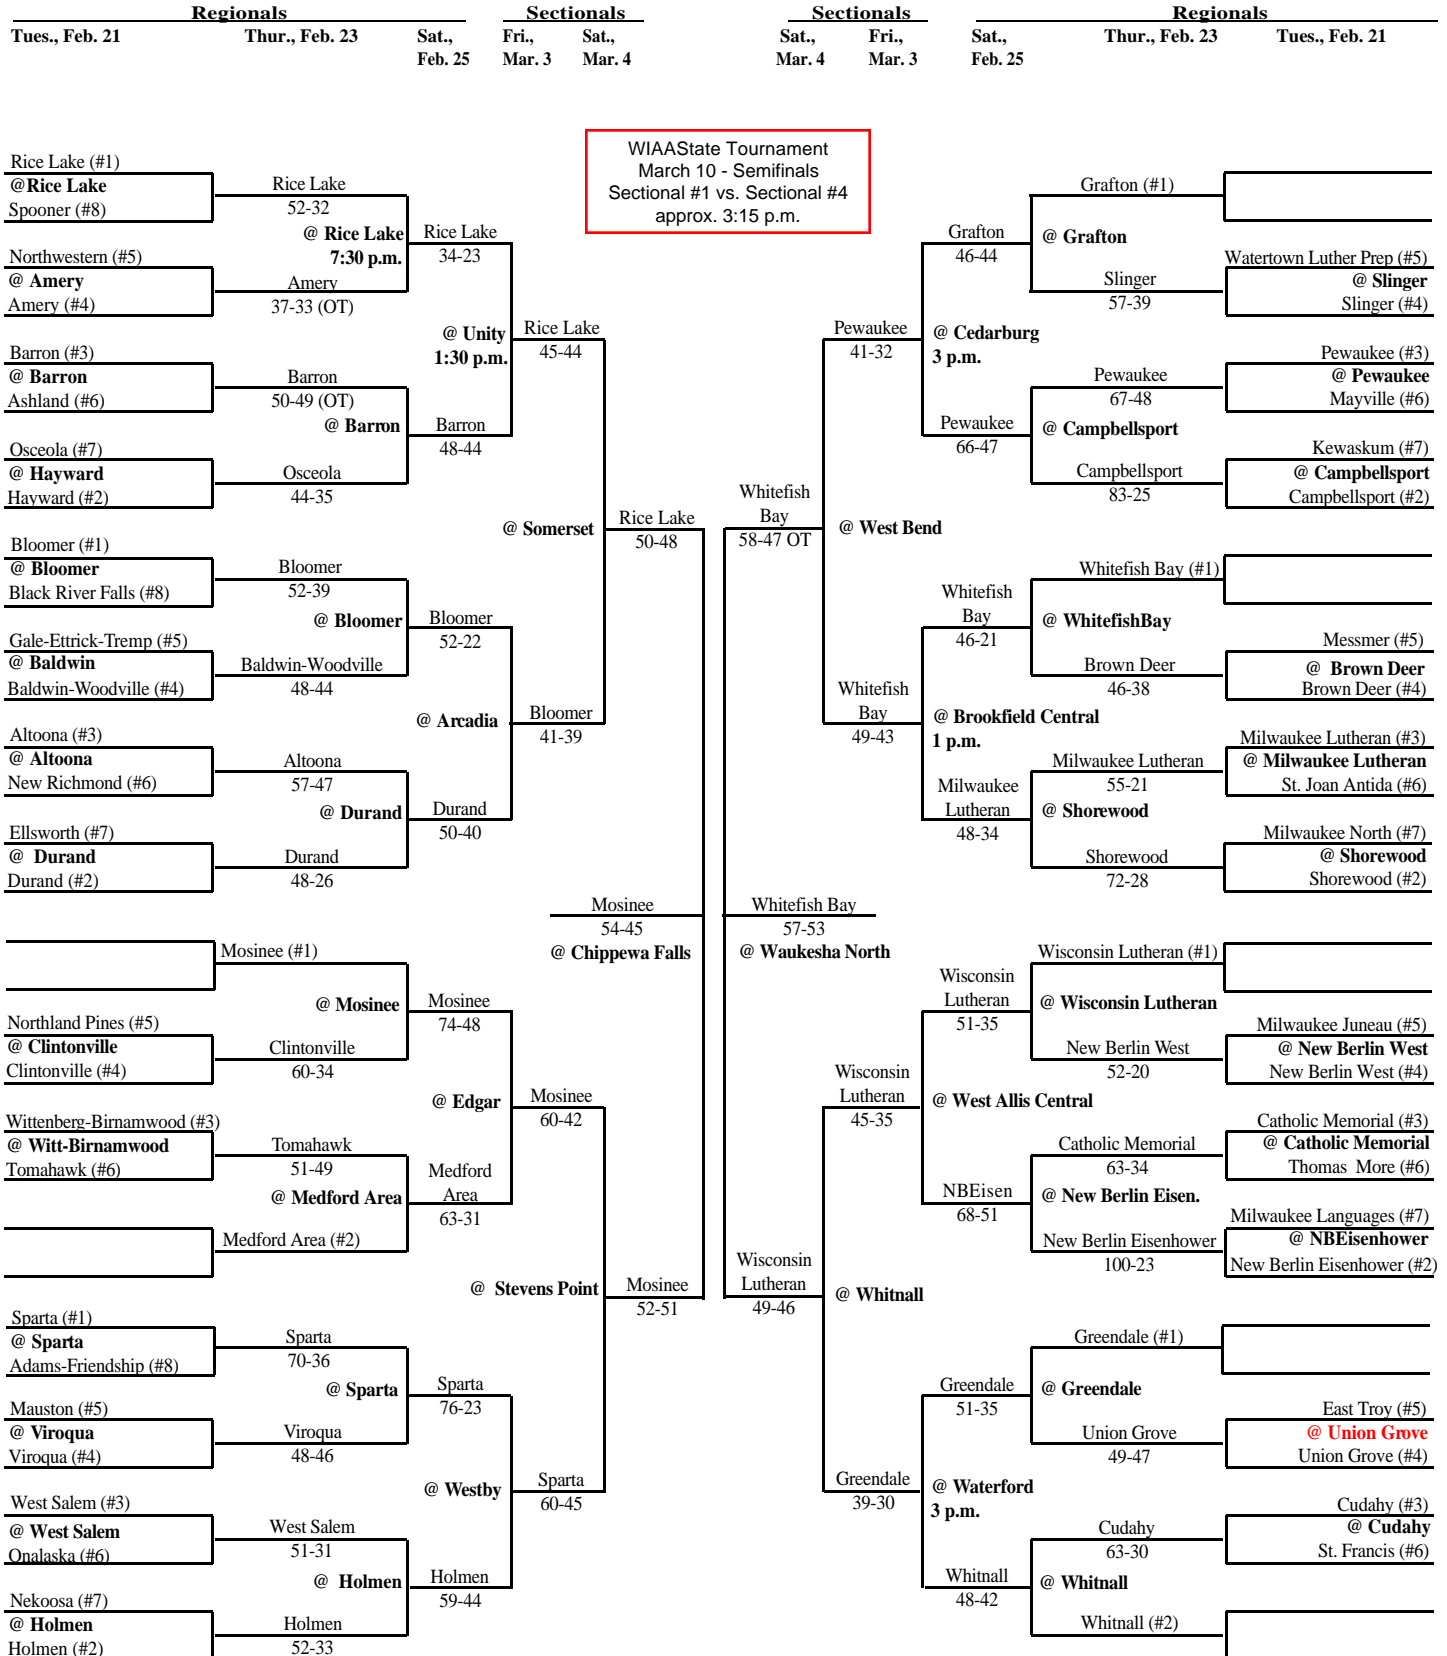

2006 Girls Basketball Assignments – Division 2

Higher seeded team hosts through the first two rounds of regional play.

Game time - 7 p.m. unless otherwise noted. We attempt to post accurate game times, but not all host schools report changes to us. Check with host school for most accurate game times!

SECTIONAL #1

SECTIONAL #4

WIAA State Tournament
March 10 - Semifinals
Sectional #1 vs. Sectional #4
approx. 3:15 p.m.