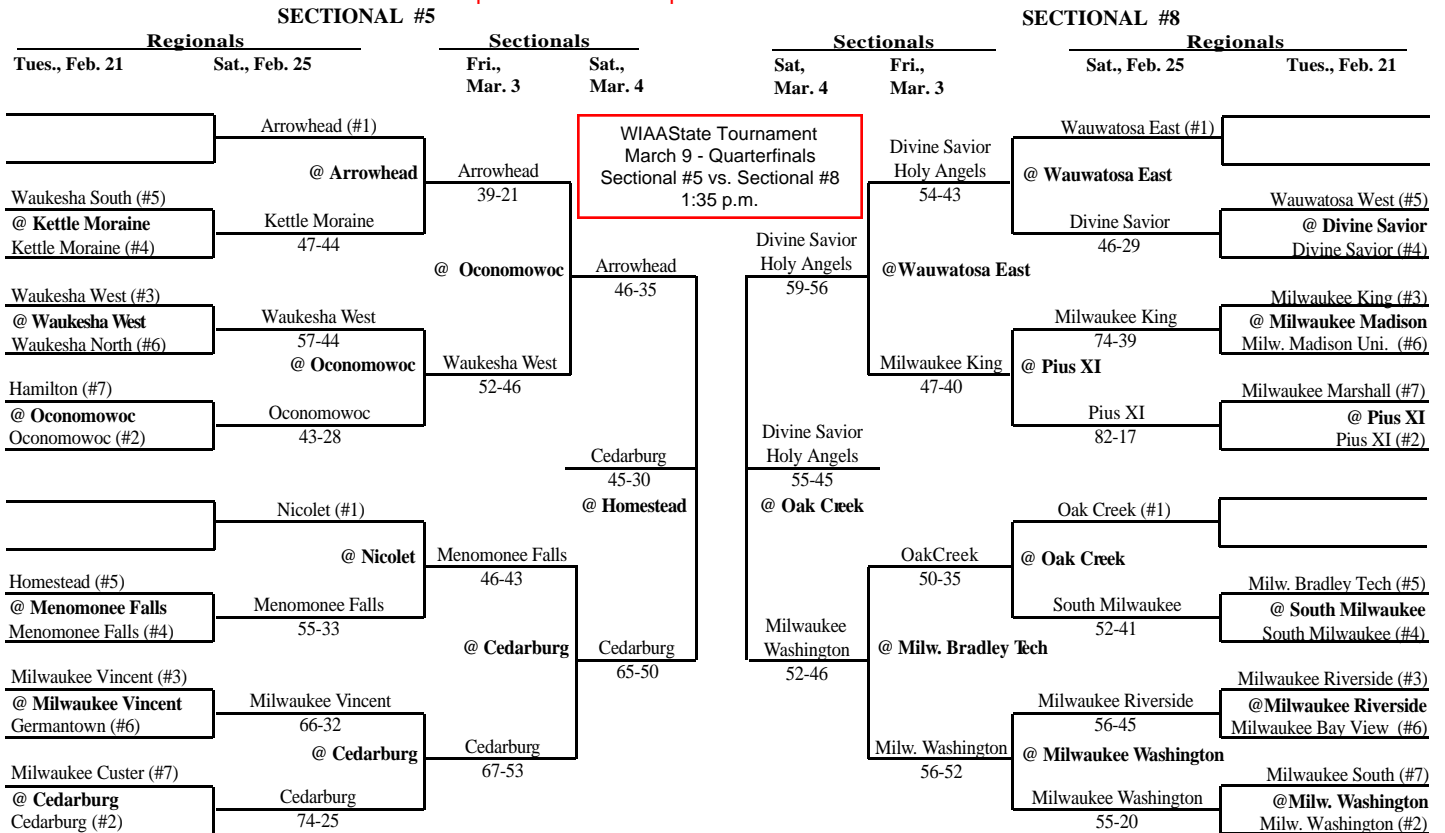

2006 Girls Basketball Assignments – Division 1

Higher seeded team hosts through the first two rounds of regional play.

Game time - 7 p.m. unless otherwise noted. We attempt to post accurate game times, but not all host schools report changes to us. Check with host school for most accurate game times!

updated 3/6/2006 updates in red

2006 Girls Basketball Assignments – Division 1

Higher seeded team hosts through the first two rounds of regional play.

Game time - 7 p.m. unless otherwise noted. We attempt to post accurate game times, but not all host schools report changes to us. Check with host school for most accurate game times!

REGIONALS		SECTIONAL #1		Sectionals		Sectionals		SECTIONAL #4		Regionals	
Tues., Feb. 21	Sat., Feb. 25	Fri., Mar. 3	Sat., Mar. 4	Sat., Mar. 4	Fri., Mar. 3	Sat., Feb. 25	Tues., Feb. 21				
	Chippewa Falls (#1)								Stevens Point (#1)		
	@ Chippewa Falls	Chippewa Falls							@ Stevens Point		
Superior (#5)	River Falls	56-33						Stevens Point	Wisconsin Rapids Lincoln		Wisconsin Rapids Lin (#5)
@ River Falls	46-36							59-37	32-25		@ Oshkosh West
River Falls (#4)											Oshkosh West (#4)
	Eau Claire Memorial (#3)										
@ Eau Claire Memorial	Eau Claire Memorial										
Menomonie (#6)	42-35										
	@ Eau Claire North	Eau Claire North									
Hudson (#7)	Eau Claire North	41-22									
@ Eau Claire North											
Eau Claire North (#2)	46-33										
	Marshfield (#1)										
	@ Marshfield	Marshfield									
D.C. Everest (#5)	Wausau West	70-40									
@ Wausau West	57-45										
Wausau West (#4)											
	Lakeland (#3)										
@ Lakeland	Lakeland										
Rhineland (#6)	50-36										
	@ Merrill	Merrill									
Wausau East (#7)	Merrill	62-48									
@ Merrill											
Merrill (#2)	59-44										