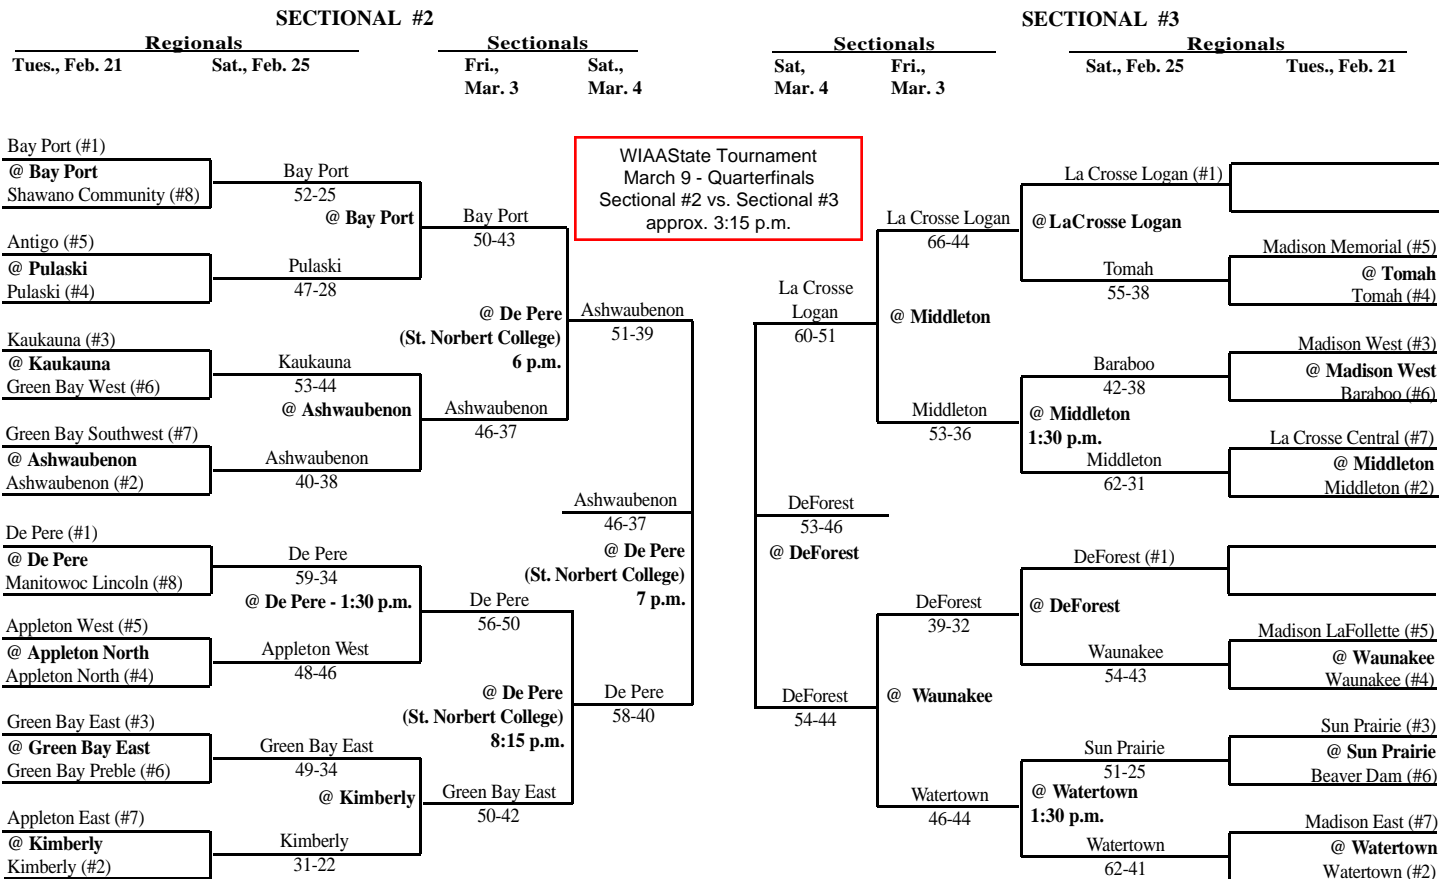

2006 Girls Basketball Assignments – Division 1

Higher seeded team hosts through the first two rounds of regional play.

Game time - 7 p.m. unless otherwise noted. We attempt to post accurate game times, but not all host schools report changes to us. Check with host school for most accurate game times!

updated 3/6/2006 updates in red

2006 Girls Basketball Assignments – Division 1

Higher seeded team hosts through the first two rounds of regional play.

Game time - 7 p.m. unless otherwise noted. We attempt to post accurate game times, but not all host schools report changes to us. Check with host school for most accurate game times!

WIAA State Tournament
March 9 - Quarterfinals
Sectional #1 vs. Sectional #4
6:35 p.m.

REGIONALS		SECTIONAL #6		Sectionals		Sectionals		SECTIONAL #7		Regionals	
Tues., Feb. 21	Sat., Feb. 25	Fri., Mar. 3	Sat., Mar. 4	Sat., Mar. 4	Fri., Mar. 3	Sat., Feb. 25	Tues., Feb. 21				
	Janesville Parker (#1)								Mukwonago (#1)		
	@ Janesville Parker	Janesville Parker							@ Mukwonago		
Fort Atkinson (#5)	Verona Area	44-26							1:30 p.m.		West Allis Central (#5)
@ Verona Area	53-42								Brookfield Central		@ Brookfield Central
Verona Area (#4)									55-47		Brookfield Central (#4)
	Milton (#3)										
@ Milton	Milton										
Stoughton (#6)	66-34										
	@ Janesville Craig	Milton									
Oregon (#7)	Janesville Craig	50-40									
@ Janesville Craig											
Janesville Craig (#2)	40-24										
	Kenosha Tremper (#1)										
	@ Kenosha Tremper	Kenosha Tremper									
Beloit Memorial (#5)	Beloit Memorial	57-55									
@ Kenosha Bradford	50-48										
Kenosha Bradford (#4)											
	Burlington (#3)										
@ Burlington	Burlington										
Badger (#6)	71-43										
	@ Wilmot Union	Wilmot Union									
Westosha Central (#7)	Wilmot Union	62-57									
@ Wilmot Union											
Wilmot Union (#2)	40-32										