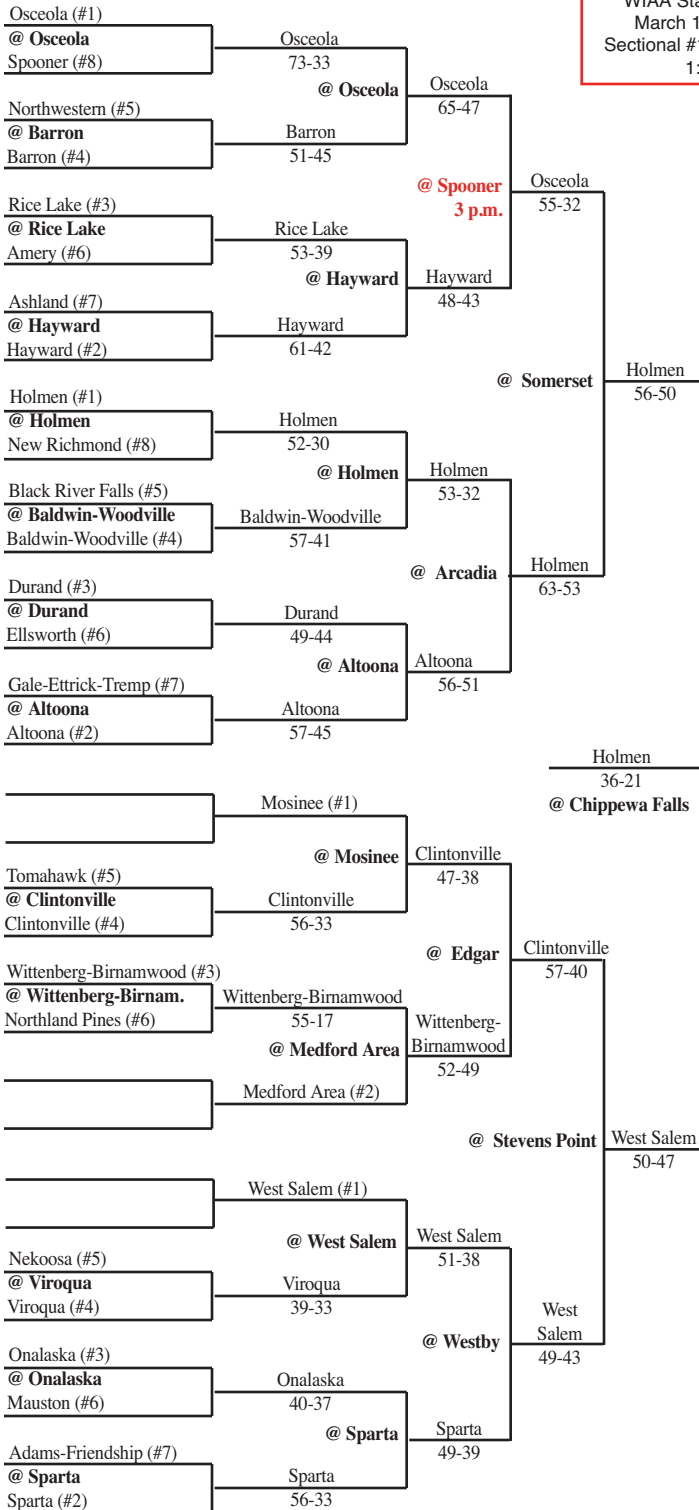

2005 Girls Basketball Assignments – Division 2

The higher seeded team will host the second round regional game on Thursday, February 24.

Game times are 7 p.m. unless otherwise noted. Check with the school hosting the game to confirm game times.

updated 3/5 - p.m. - 9 p.m. --- changes in red

SECTIONAL #1

SECTIONAL #3

Regionals		Sectionals	
Tues., Feb. 22	Thur., Feb. 24	Sat., Feb. 26	Fri., Mar. 4 Sat., Mar. 5

Sectionals		Regionals	
Sat., Mar. 5	Fri., Mar. 4	Sat., Feb. 26	Thur., Feb. 24 Tues., Feb. 22

ALL GAMES AT 7 P.M. UNLESS OTHERWISE INDICATED

ALL GAMES AT 7 P.M. UNLESS OTHERWISE INDICATED