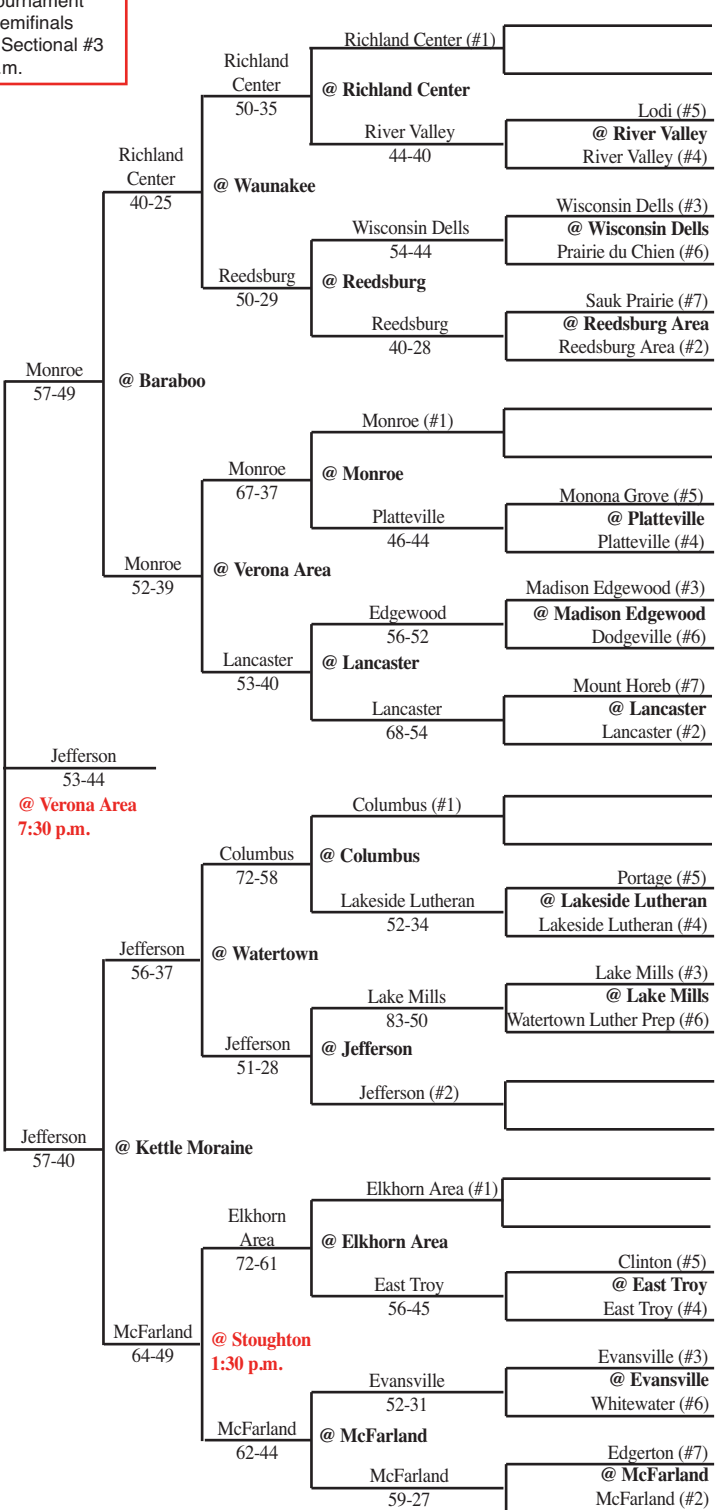

# 2005 Girls Basketball Assignments – Division 2

The higher seeded team will host the second round regional game on Thursday, February 24.

Game times are 7 p.m. unless otherwise noted. Check with the school hosting the game to confirm game times.

## SECTIONAL #3

Regionals		Sectionals	
Tues., Feb. 22	Thur., Feb. 24	Sat., Feb. 26	Fri., Mar. 4 Sat., Mar. 5

Sectionals		Regionals	
Sat., Mar. 5	Fri., Mar. 4	Sat., Feb. 26	Thur., Feb. 24 Tues., Feb. 22

ALL GAMES AT 7 P.M. UNLESS OTHERWISE INDICATED

## SECTIONAL #4

Regionals			Sectionals		
Tues., Feb. 22	Thur., Feb. 24	Sat., Feb. 26	Fri., Mar. 4	Sat., Mar. 5	

Sectionals			Regionals		
Sat., Mar. 5	Fri., Mar. 4	Sat., Feb. 26	Thur., Feb. 24	Tues., Feb. 22	