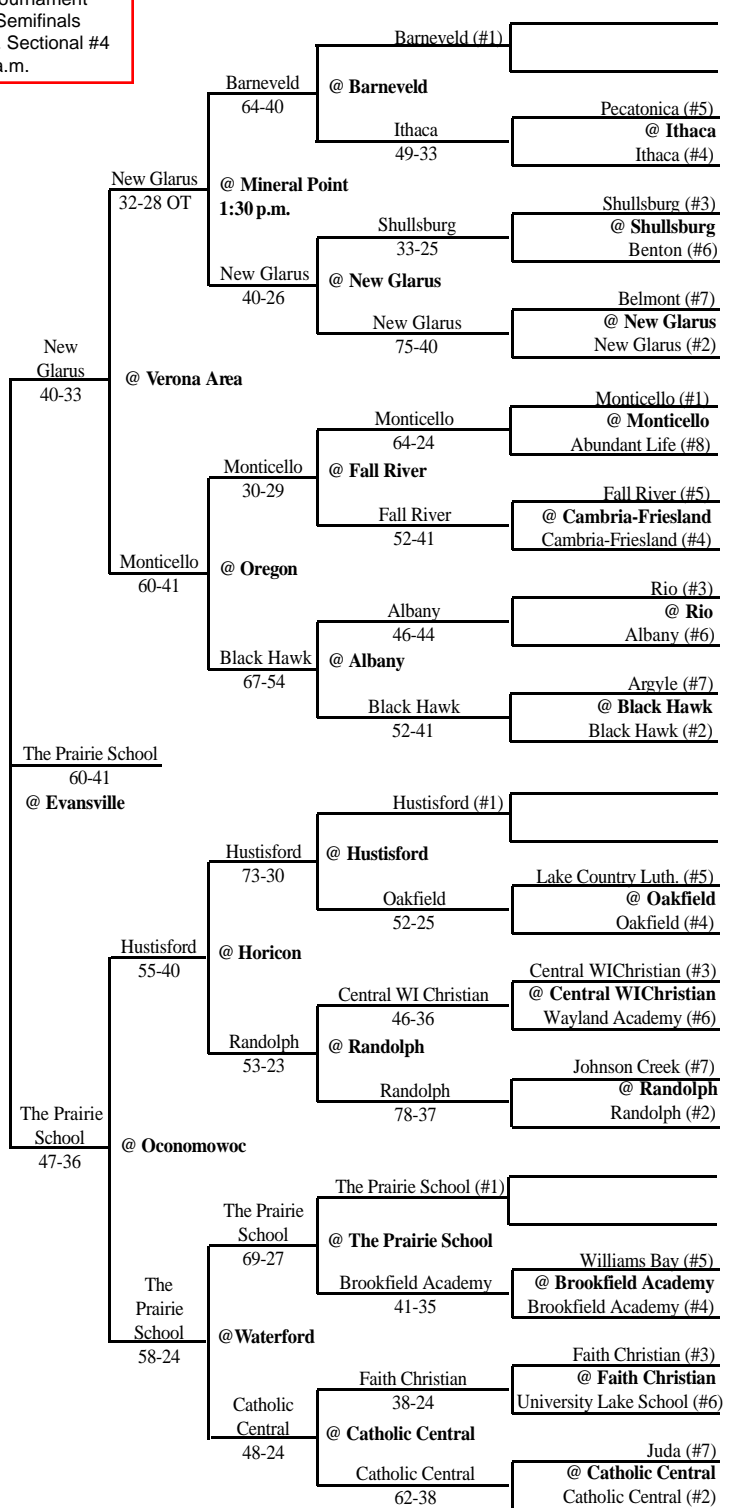

2004 Girls Basketball Assignments – Division 4

Second round tournaments hosts will be determined by: (a) If a team receives a bye in the first round, they will host the second round game. (b) If second round "Team A" hosted a first round game and their opponent "Team B" did not host, then "Team B" will host. However, if "Team B" was assigned to host a first round tournament game and couldn't host, then the higher seed will host. (c) If neither second round opponent hosted a first round game, then the higher seed will host. (d) If both second round opponents hosted first round games, then the higher seed will host.

updated 3/6/2004 - changes in red

SECTIONAL #3

SECTIONAL #4

Regionals		Sectionals	
Tues., Feb. 24	Thur., Feb. 26	Sat., Feb. 28	Fri., Mar. 5 Sat., Mar. 6

Sectionals		Regionals	
Sat., Mar. 6	Fri., Mar. 5	Sat., Feb. 28	Thur., Feb. 26 Tues., Feb. 24

ALL GAMES AT 7 P.M. UNLESS OTHERWISE INDICATED

ALL GAMES AT 7 P.M. UNLESS OTHERWISE INDICATED

WIAA State Tournament
March 12 - Semifinals
Sectional #3 vs. Sectional #4
9:05 a.m.