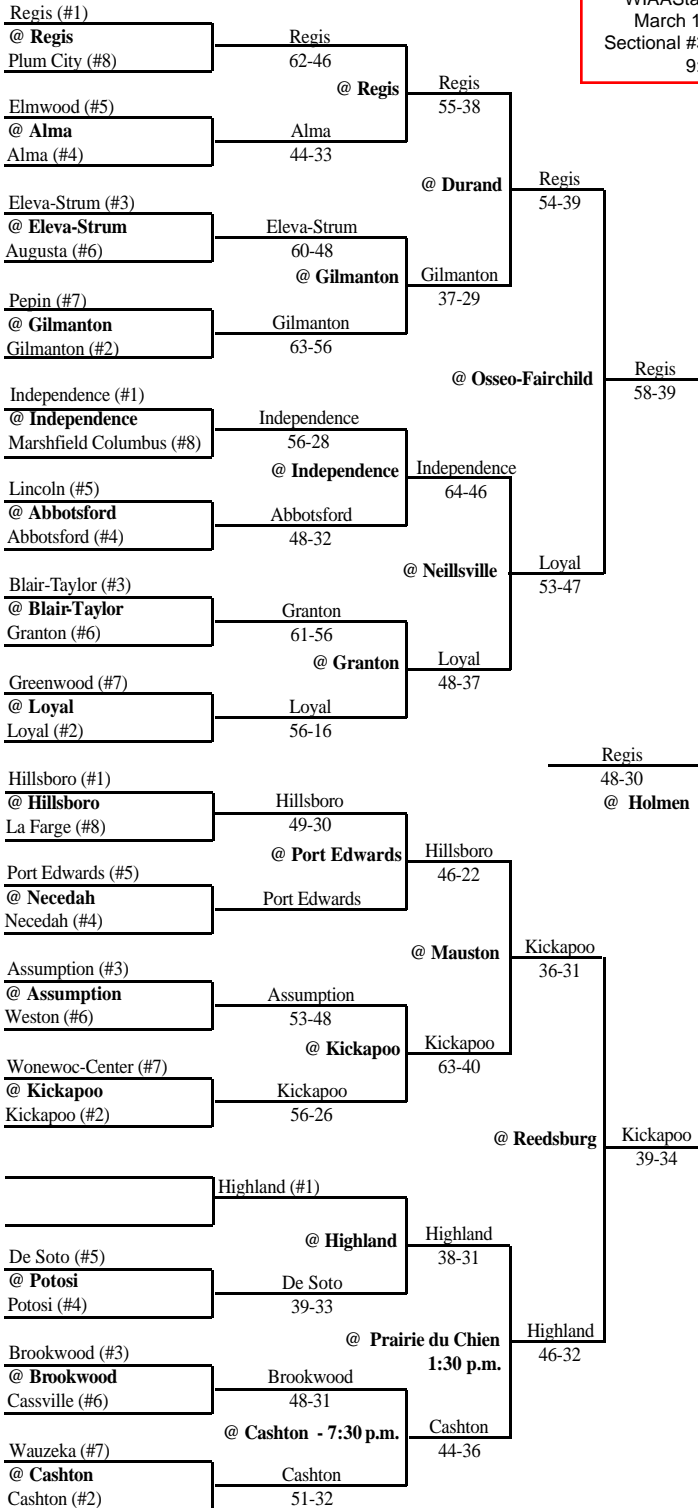

2004 Girls Basketball Assignments – Division 4

Second round tournaments hosts will be determined by: (a) If a team receives a bye in the first round, they will host the second round game. (b) If second round "Team A" hosted a first round game and their opponent "Team B" did not host, then "Team B" will host. However, if "Team B" was assigned to host a first round tournament game and couldn't host, then the higher seed will host. (c) If neither second round opponent hosted a first round game, then the higher seed will host. (d) If both second round opponents hosted first round games, then the higher seed will host.

updated 3/6/2004 - changes in red

SECTIONAL #3

SECTIONAL #4

Regionals		Sectionals	
Tues., Feb. 24	Thur., Feb. 26	Sat., Feb. 28	Fri., Mar. 5 Sat., Mar. 6

Sectionals		Regionals	
Sat., Mar. 6	Fri., Mar. 5	Sat., Feb. 28	Thur., Feb. 26 Tues., Feb. 24

ALL GAMES AT 7 P.M. UNLESS OTHERWISE INDICATED

ALL GAMES AT 7 P.M. UNLESS OTHERWISE INDICATED

WIAA State Tournament
March 12 - Semifinals
Sectional #3 vs. Sectional #4
9:05 a.m.