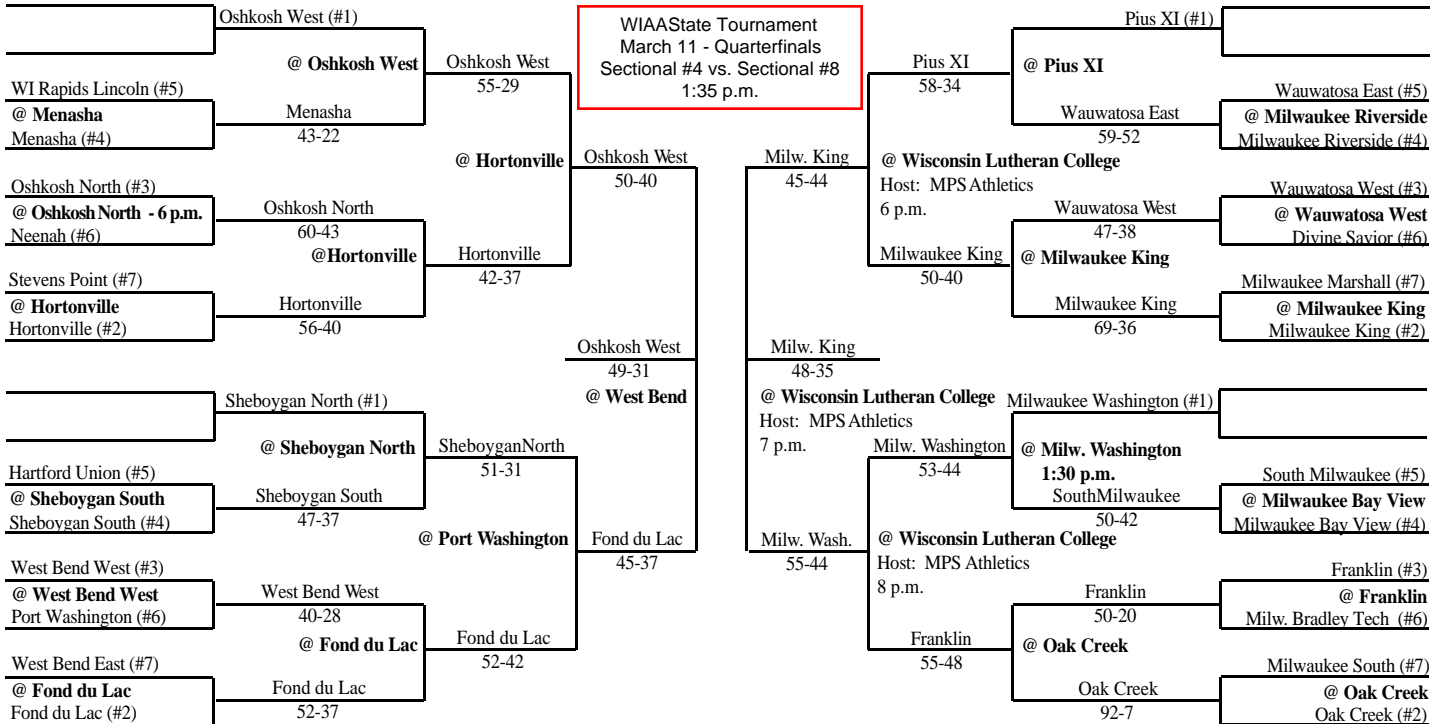

2004 Girls Basketball Assignments – Division 1

Second round tournaments hosts will be determined by: (a) If a team receives a bye in the first round, they will host the second round game. (b) If second round "Team A" hosted a first round game and their opponent "Team B" did not host, then "Team B" will host. However, if "Team B" was assigned to host a first round tournament game and couldn't host, then the higher seed will host. (c) If neither second round opponent hosted a first round game, then the higher seed will host. (d) If both second round opponents hosted first round games, then the higher seed will host.

updated 3/6/2004

SECTIONAL #4

SECTIONAL #8

Regionals		Sectionals	
Tues., Feb. 24	Sat., Feb. 28	Fri., Mar. 5	Sat., Mar. 6

Sectionals		Regionals	
Sat., Mar. 6	Fri., Mar. 5	Sat., Feb. 28	Tues., Feb. 24

ALL GAMES AT 7 P.M. UNLESS OTHERWISE INDICATED

ALL GAMES AT 7 P.M. UNLESS OTHERWISE INDICATED

SECTIONAL #1

SECTIONAL #7

Regionals		Sectionals	
Tues., Feb. 24	Sat., Feb. 28	Fri., Mar. 5	Sat., Mar. 6

Sectionals		Regionals	
Sat., Mar. 6	Fri., Mar. 5	Sat., Feb. 28	Tues., Feb. 24

SECTIONAL #3

SECTIONAL #5

Regionals		Sectionals	
Tues., Feb. 24	Sat., Feb. 28	Fri., Mar. 5	Sat., Mar. 6

ALL GAMES AT 7 P.M. UNLESS OTHERWISE INDICATED

Sectionals		Regionals	
Sat., Mar. 6	Fri., Mar. 5	Sat., Feb. 28	Tues., Feb. 24