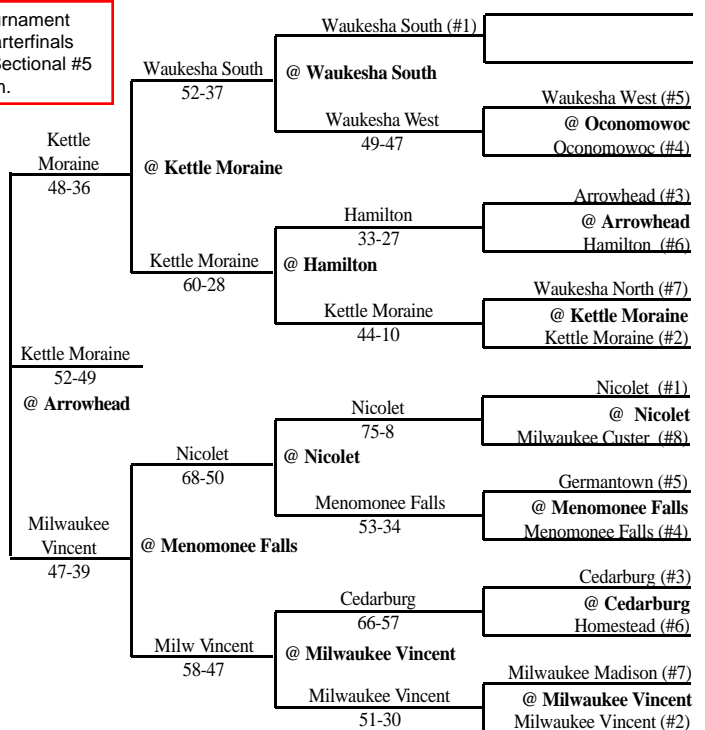

2004 Girls Basketball Assignments – Division 1

Second round tournaments hosts will be determined by: (a) If a team receives a bye in the first round, they will host the second round game. (b) If second round "Team A" hosted a first round game and their opponent "Team B" did not host, then "Team B" will host. However, if "Team B" was assigned to host a first round tournament game and couldn't host, then the higher seed will host. (c) If neither second round opponent hosted a first round game, then the higher seed will host. (d) If both second round opponents hosted first round games, then the higher seed will host.

ALL GAMES AT 7 P.M. UNLESS OTHERWISE INDICATED

ALL GAMES AT 7 P.M. UNLESS OTHERWISE INDICATED

2004 Girls Basketball Assignments – Division 1

Second round tournaments hosts will be determined by: (a) If a team receives a bye in the first round, they will host the second round game. (b) If second round "Team A" hosted a first round game and their opponent "Team B" did not host, then "Team B" will host. However, if "Team B" was assigned to host a first round tournament game and couldn't host, then the higher seed will host. (c) If neither second round opponent hosted a first round game, then the higher seed will host. (d) If both second round opponents hosted first round games, then the higher seed will host.

SECTIONAL #3

SECTIONAL #5

Regionals		Sectionals	
Tues., Feb. 24	Sat., Feb. 28	Fri., Mar. 5	Sat., Mar. 6

ALL GAMES AT 7 P.M. UNLESS OTHERWISE INDICATED

Sectionals		Regionals	
Sat., Mar. 6	Fri., Mar. 5	Sat., Feb. 28	Tues., Feb. 24

ALL GAMES AT 7 P.M. UNLESS OTHERWISE INDICATED

SECTIONAL #2

SECTIONAL #6

Regionals		Sectionals	
Tues., Feb. 24	Sat., Feb. 28	Fri., Mar. 5	Sat., Mar. 6

ALL GAMES AT 7 P.M. UNLESS OTHERWISE INDICATED

Sectionals		Regionals	
Sat., Mar. 6	Fri., Mar. 5	Sat., Feb. 28	Tues., Feb. 24