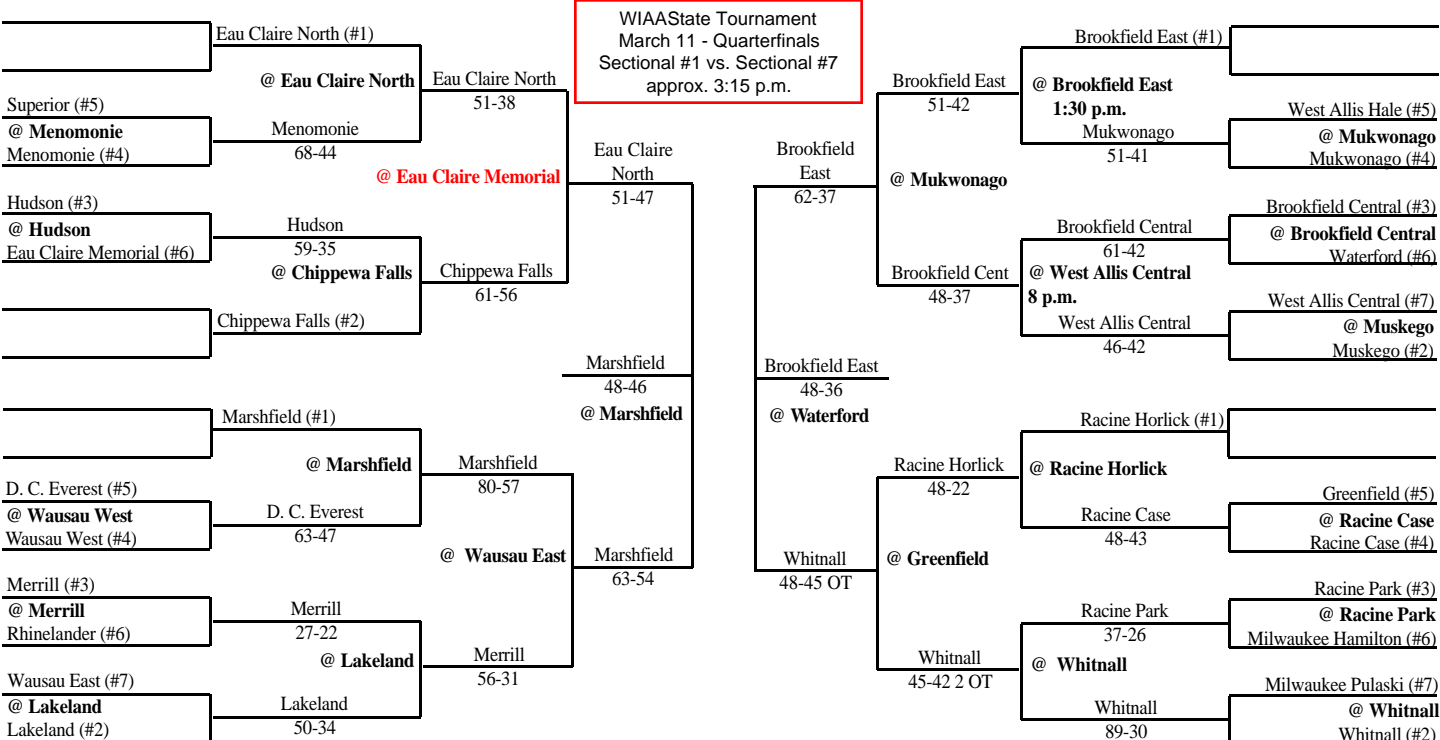

2004 Girls Basketball Assignments – Division 1

Second round tournaments hosts will be determined by: (a) If a team receives a bye in the first round, they will host the second round game. (b) If second round "Team A" hosted a first round game and their opponent "Team B" did not host, then "Team B" will host. However, if "Team B" was assigned to host a first round tournament game and couldn't host, then the higher seed will host. (c) If neither second round opponent hosted a first round game, then the higher seed will host. (d) If both second round opponents hosted first round games, then the higher seed will host.

ALL GAMES AT 7 P.M. UNLESS OTHERWISE INDICATED

SECTIONAL #1

SECTIONAL #7

Regionals		Sectionals	
Tues., Feb. 24	Sat., Feb. 28	Fri., Mar. 5	Sat., Mar. 6

Sectionals		Regionals	
Sat., Mar. 6	Fri., Mar. 5	Sat., Feb. 28	Tues., Feb. 24

ALL GAMES AT 7 P.M. UNLESS OTHERWISE INDICATED

ALL GAMES AT 7 P.M. UNLESS OTHERWISE INDICATED

2004 Girls Basketball Assignments – Division 1

Second round tournaments hosts will be determined by: (a) If a team receives a bye in the first round, they will host the second round game. (b) If second round "Team A" hosted a first round game and their opponent "Team B" did not host, then "Team B" will host. However, if "Team B" was assigned to host a first round tournament game and couldn't host, then the higher seed will host. (c) If neither second round opponent hosted a first round game, then the higher seed will host. (d) If both second round opponents hosted first round games, then the higher seed will host.

SECTIONAL #3

SECTIONAL #5

Regionals		Sectionals	
Tues., Feb. 24	Sat., Feb. 28	Fri., Mar. 5	Sat., Mar. 6

ALL GAMES AT 7 P.M. UNLESS OTHERWISE INDICATED

Sectionals		Regionals	
Sat., Mar. 6	Fri., Mar. 5	Sat., Feb. 28	Tues., Feb. 24