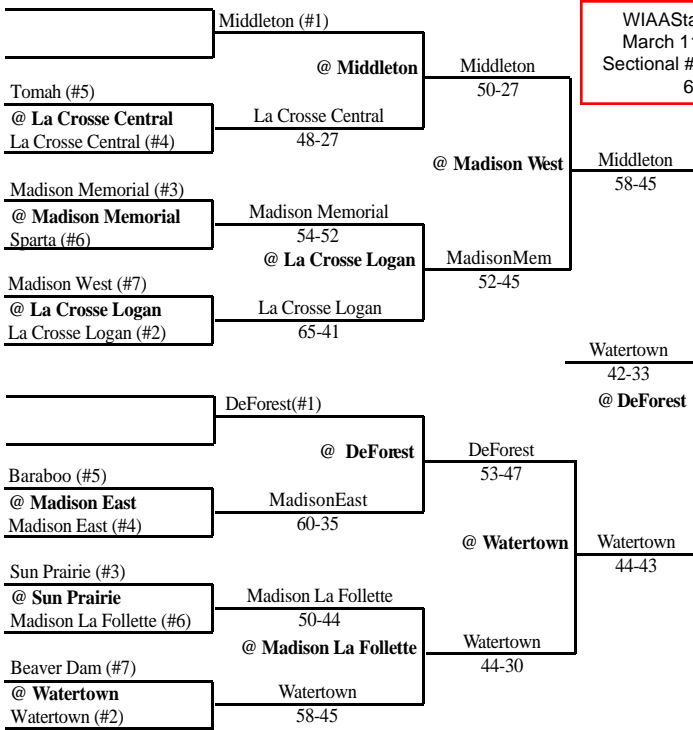

2004 Girls Basketball Assignments – Division 1

Second round tournaments hosts will be determined by: (a) If a team receives a bye in the first round, they will host the second round game. (b) If second round "Team A" hosted a first round game and their opponent "Team B" did not host, then "Team B" will host. However, if "Team B" was assigned to host a first round tournament game and couldn't host, then the higher seed will host. (c) If neither second round opponent hosted a first round game, then the higher seed will host. (d) If both second round opponents hosted first round games, then the higher seed will host.

ALL GAMES AT 7 P.M. UNLESS OTHERWISE INDICATED

SECTIONAL #1

SECTIONAL #7

Regionals		Sectionals	
Tues., Feb. 24	Sat., Feb. 28	Fri., Mar. 5	Sat., Mar. 6

Sectionals		Regionals	
Sat., Mar. 6	Fri., Mar. 5	Sat., Feb. 28	Tues., Feb. 24

SECTIONAL #3

SECTIONAL #5

Regionals		Sectionals	
Tues., Feb. 24	Sat., Feb. 28	Fri., Mar. 5	Sat., Mar. 6

ALL GAMES AT 7 P.M. UNLESS OTHERWISE INDICATED

Sectionals		Regionals	
Sat., Mar. 6	Fri., Mar. 5	Sat., Feb. 28	Tues., Feb. 24

ALL GAMES AT 7 P.M. UNLESS OTHERWISE INDICATED

SECTIONAL #2

SECTIONAL #6

Regionals		Sectionals	
Tues., Feb. 24	Sat., Feb. 28	Fri., Mar. 5	Sat., Mar. 6

ALL GAMES AT 7 P.M. UNLESS OTHERWISE INDICATED

Sectionals		Regionals	
Sat., Mar. 6	Fri., Mar. 5	Sat., Feb. 28	Tues., Feb. 24