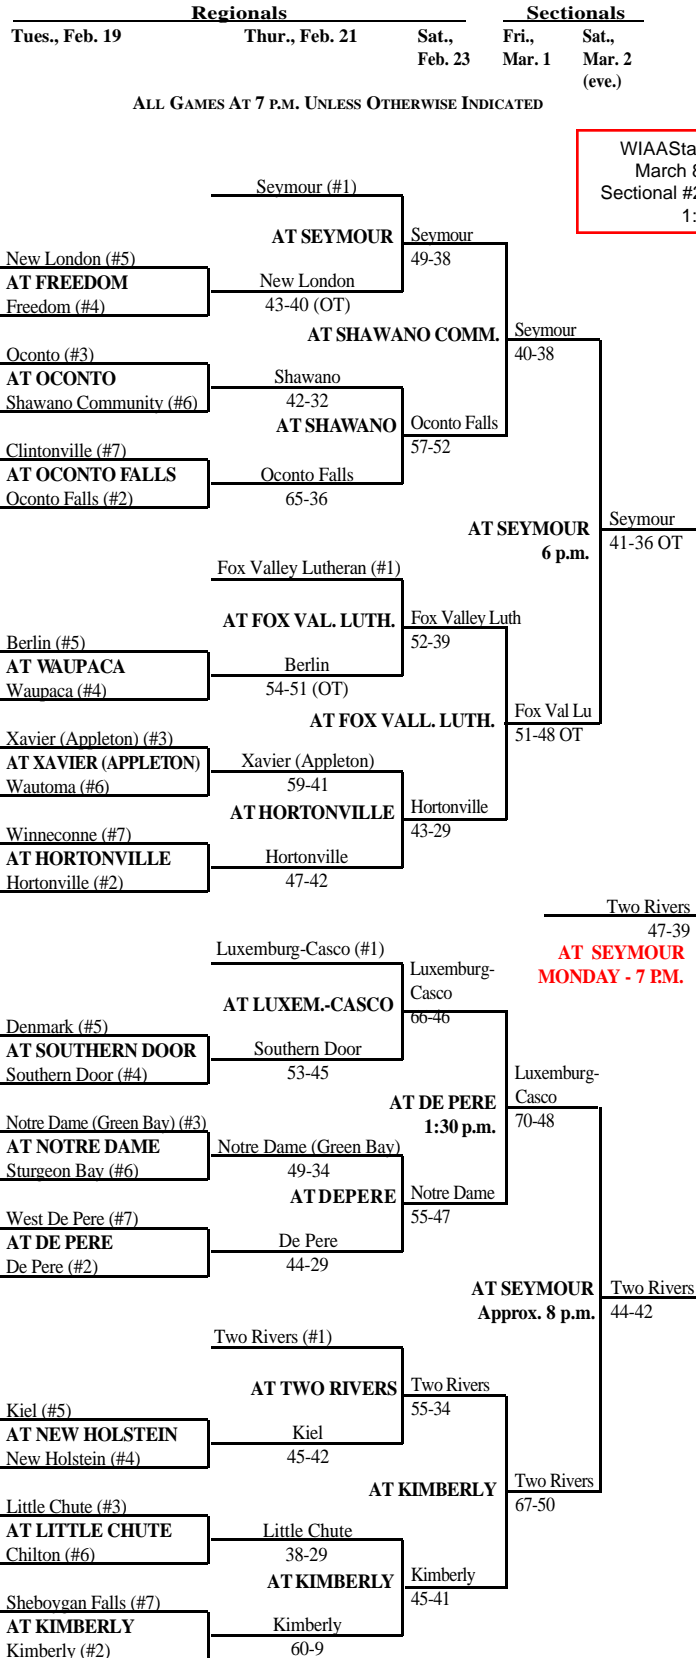

2002 Girls Basketball Assignments – Division 2

Second round tournaments hosts will be determined by: (a) If a team receives a bye in the first round, they will host the second round game. (b) If second round "Team A" hosted a first round game and their opponent "Team B" did not host, then "Team B" will host. However, if "Team B" was assigned to host a first round tournament game and couldn't host, then the higher seed will host. (c) If neither second round opponent hosted a first round game, then the higher seed will host. (d) If both second round opponents hosted first round games, then the higher seed will host.

updated 3/2/02 - changes noted in red

SECTIONAL #2

SECTIONAL #4