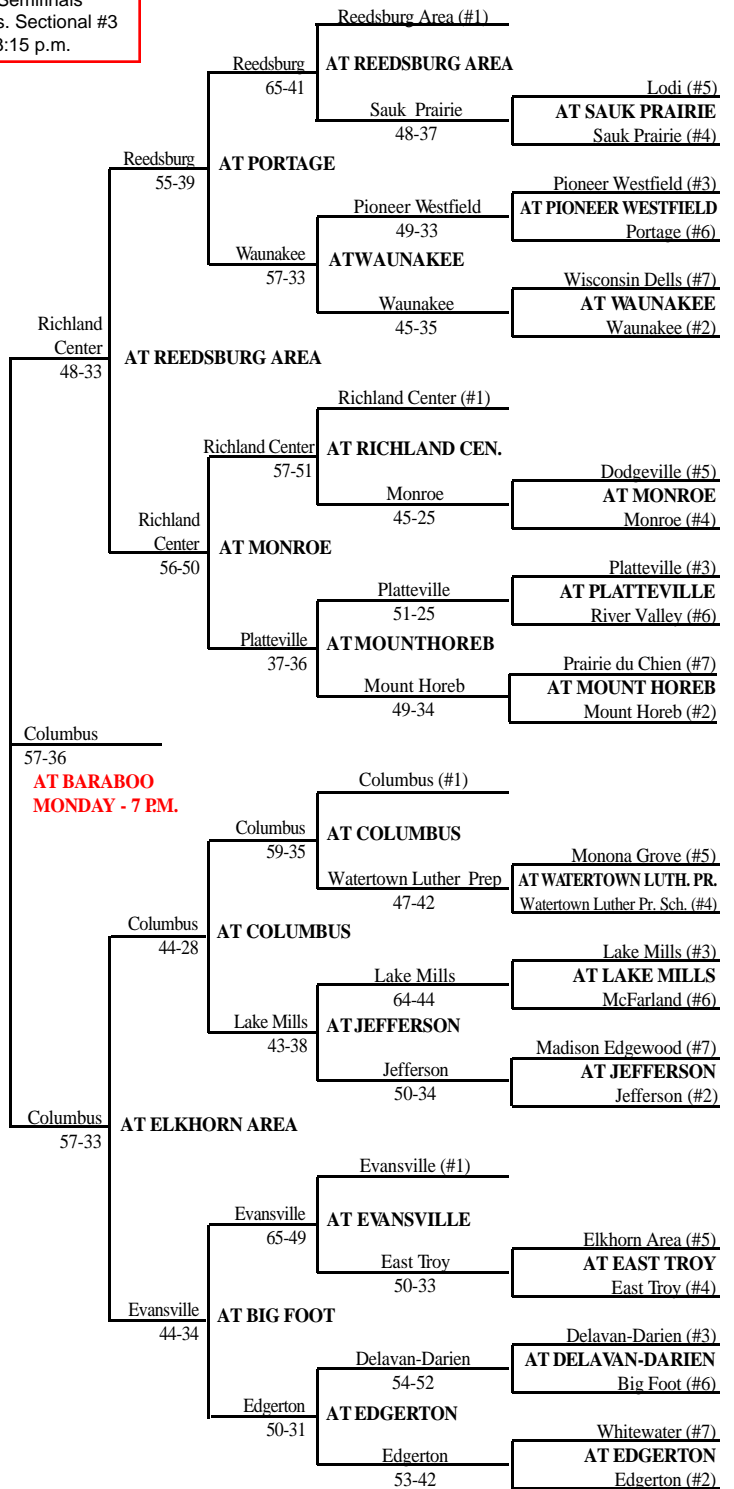

2002 Girls Basketball Assignments – Division 2

Second round tournaments hosts will be determined by: (a) If a team receives a bye in the first round, they will host the second round game. (b) If second round "Team A" hosted a first round game and their opponent "Team B" did not host, then "Team B" will host. However, if "Team B" was assigned to host a first round tournament game and couldn't host, then the higher seed will host. (c) If neither second round opponent hosted a first round game, then the higher seed will host. (d) If both second round opponents hosted first round games, then the higher seed will host.

SECTIONAL #1

SECTIONAL #3

Regionals		Sectionals		
Tues., Feb. 19	Thur., Feb. 21	Sat., Feb. 23	Fri., Mar. 1	Sat., Mar. 2 (eve.)

Sectionals			Regionals	
Sat., Mar. 2 (eve.)	Fri., Mar. 1	Sat., Feb. 23	Thur., Feb. 21	Tues., Feb. 19

ALL GAMES AT 7 P.M. UNLESS OTHERWISE INDICATED

ALL GAMES AT 7 P.M. UNLESS OTHERWISE INDICATED

WIAA State Tournament
March 8 - Semifinals
Sectional #1 vs. Sectional #3
approx. 3:15 p.m.

Columbus
57-36
**AT BARABOO
MONDAY - 7 PM.**