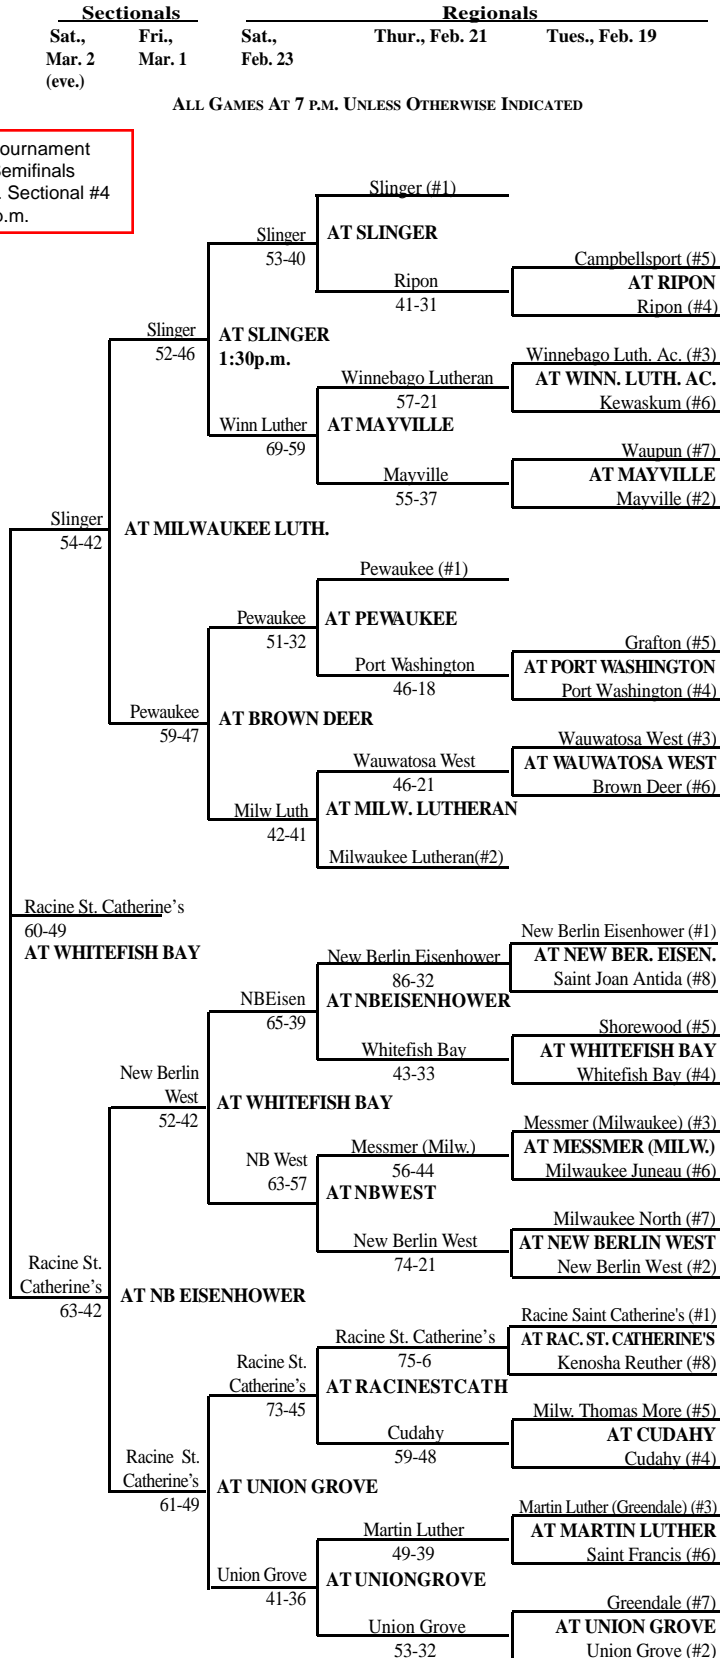

WIAA State Tournament
March 8 - Semifinals
Sectional #2 vs. Sectional #4
1:35 p.m.