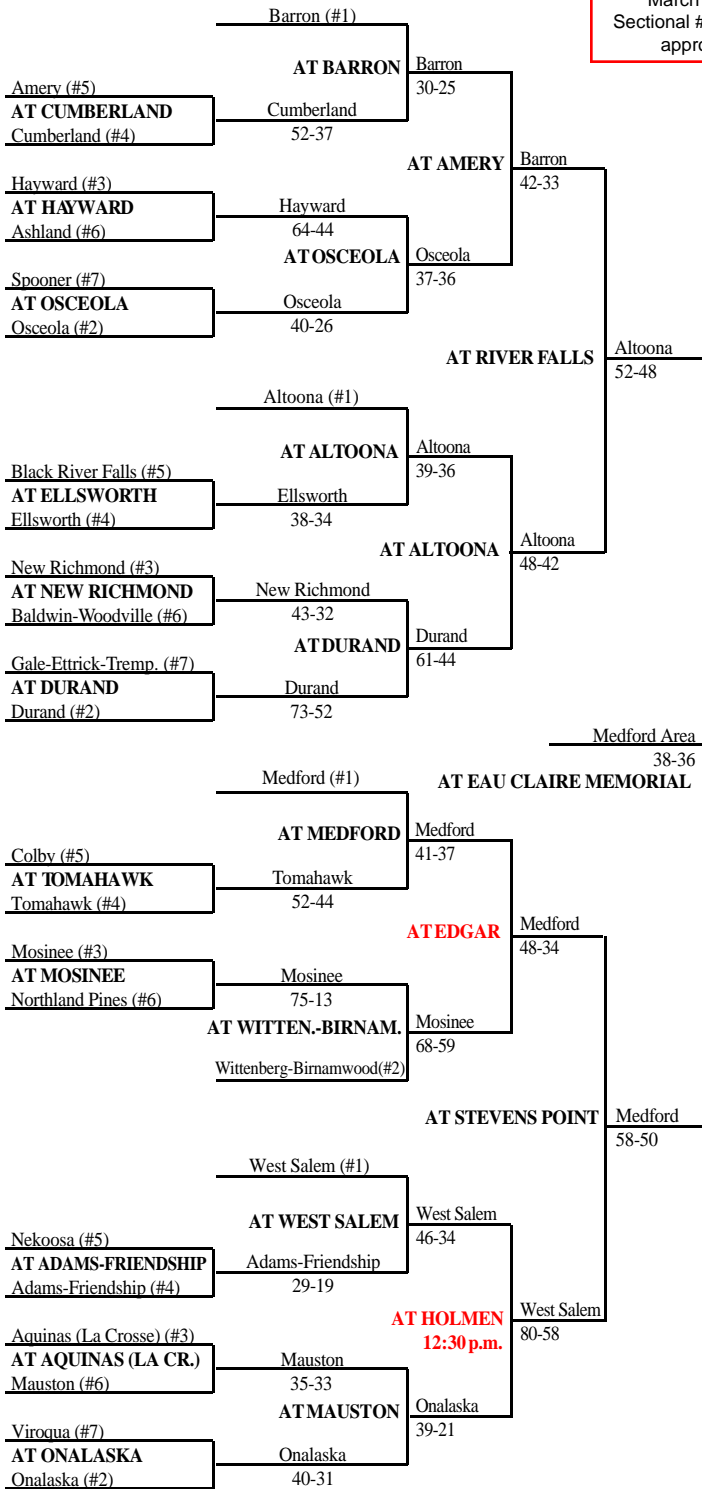

2002 Girls Basketball Assignments – Division 2

Second round tournaments hosts will be determined by: (a) If a team receives a bye in the first round, they will host the second round game. (b) If second round "Team A" hosted a first round game and their opponent "Team B" did not host, then "Team B" will host. However, if "Team B" was assigned to host a first round tournament game and couldn't host, then the higher seed will host. (c) If neither second round opponent hosted a first round game, then the higher seed will host. (d) If both second round opponents hosted first round games, then the higher seed will host.

SECTIONAL #1

SECTIONAL #3

Regionals		Sectionals		
Tues., Feb. 19	Thur., Feb. 21	Sat., Feb. 23	Fri., Mar. 1	Sat., Mar. 2 (eve.)

Sectionals			Regionals	
Sat., Mar. 2 (eve.)	Fri., Mar. 1	Sat., Feb. 23	Thur., Feb. 21	Tues., Feb. 19

ALL GAMES AT 7 P.M. UNLESS OTHERWISE INDICATED

ALL GAMES AT 7 P.M. UNLESS OTHERWISE INDICATED

WIAA State Tournament
March 8 - Semifinals
Sectional #1 vs. Sectional #3
approx. 3:15 p.m.

Columbus
57-36
**AT BARABOO
MONDAY - 7 PM.**