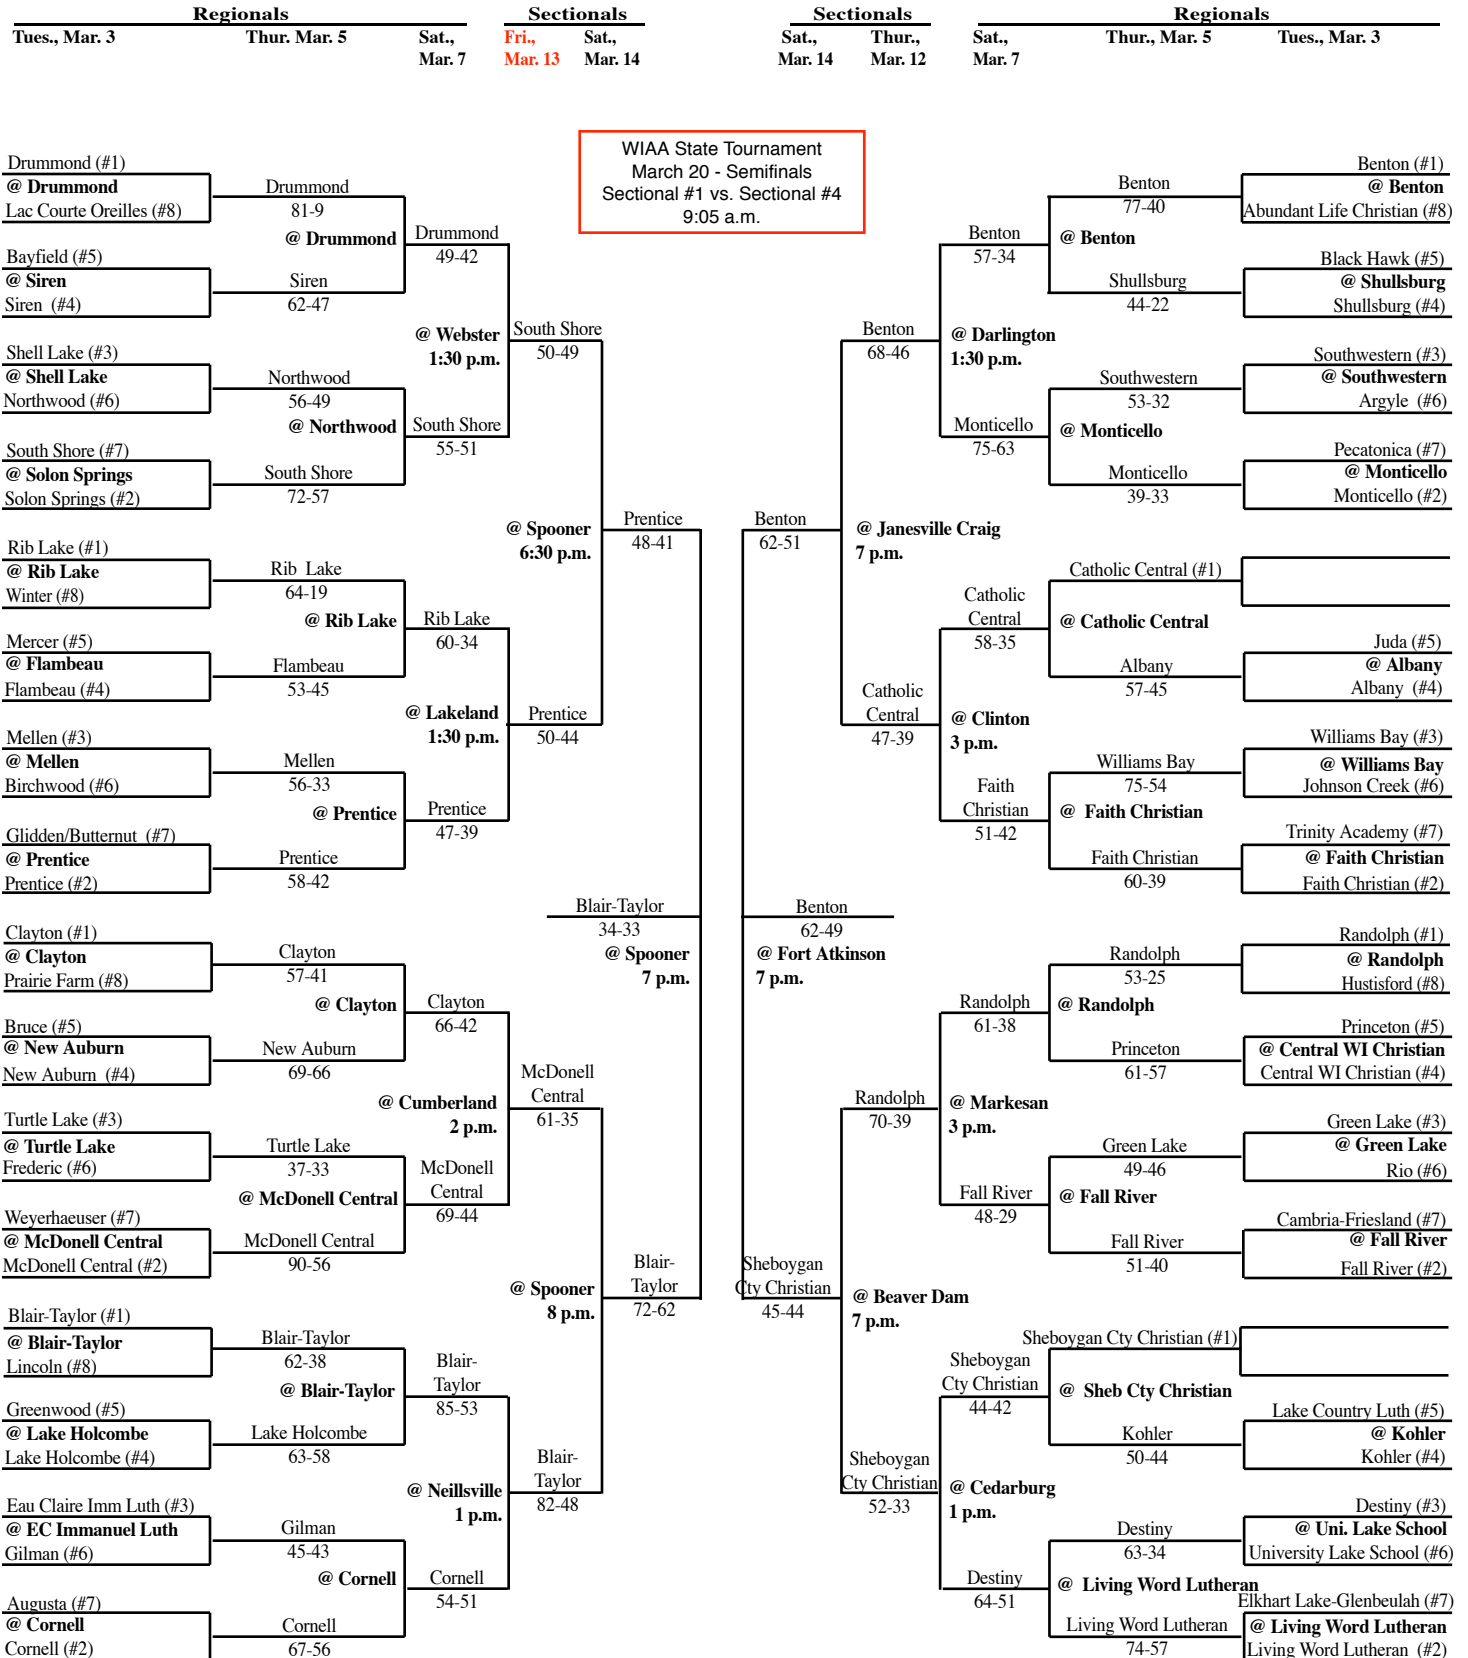

2009 Boys Basketball Assignments – Division 4

Higher seeded team hosts through the first two rounds of regional play.

Game time - 7 p.m. unless otherwise noted. We attempt to post accurate game times, but not all host schools report changes to us. Check with host school for most accurate game times!

updated 3-14 - 8:40 pm

SECTIONAL #1

SECTIONAL #4